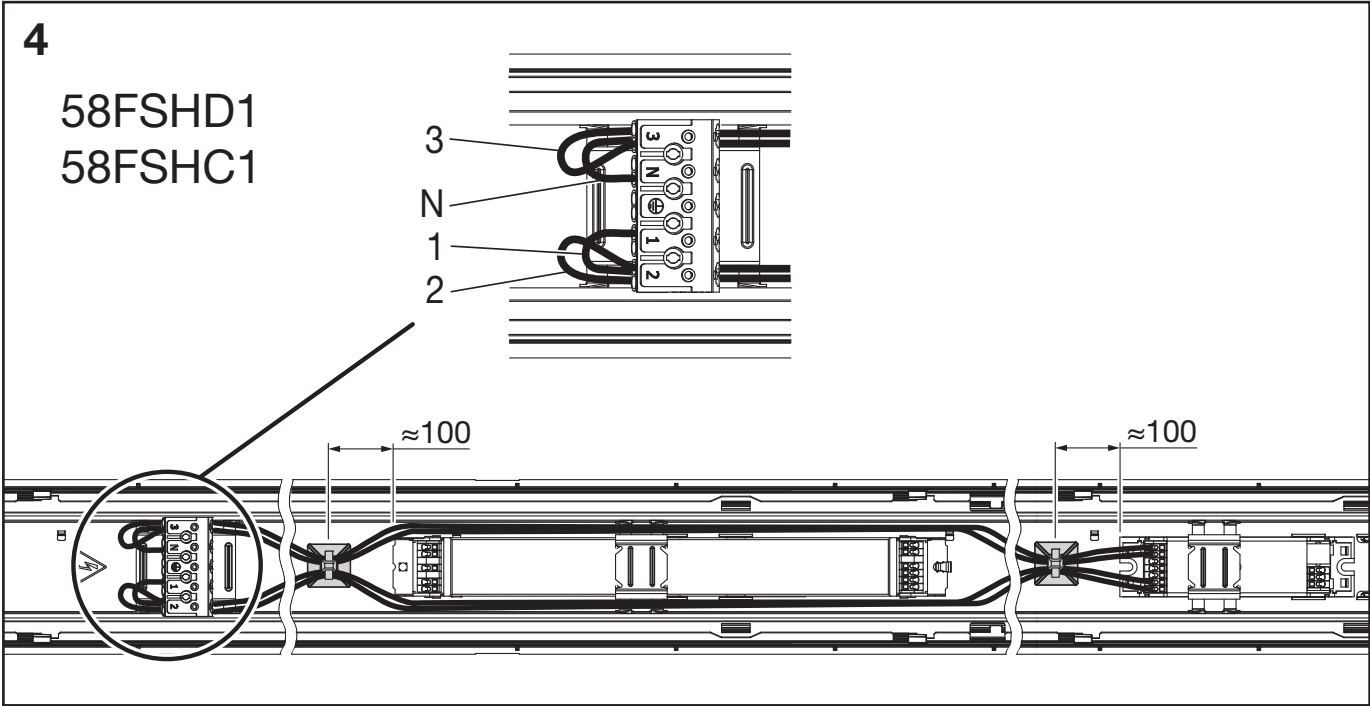

Monsun[®] 12/22

DALI Eco Kit Sensorcoupler Kit

58FSHD1
58FSHC1

siteco

8

9

10

Siteco GmbH
Georg-Simon-Ohm-Straße 50
83301 Traunreut, Germany
mail: technicalsupport@siteco.de
Phone: +49 8669 / 33-844
www.siteco.com