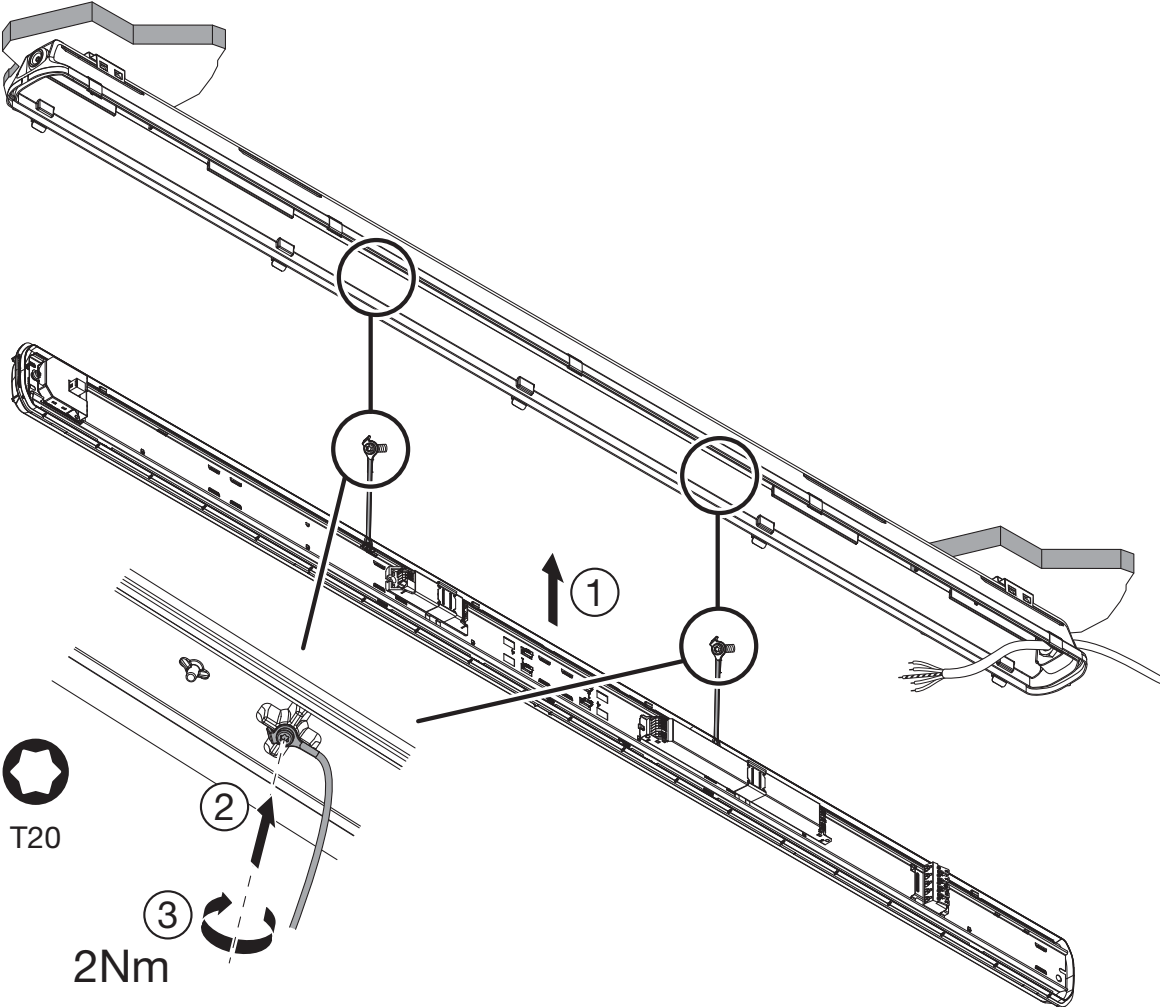

Monsun[®] 12/22

DALI Eco Kit Sensorcoupler Kit

58FSHD1
58FSHC1

siteco

8

9

10

Siteco GmbH
Georg-Simon-Ohm-Straße 50
83301 Traunreut, Germany
mail: technicalsupport@siteco.de
Phone: +49 8669 / 33-844
www.siteco.com