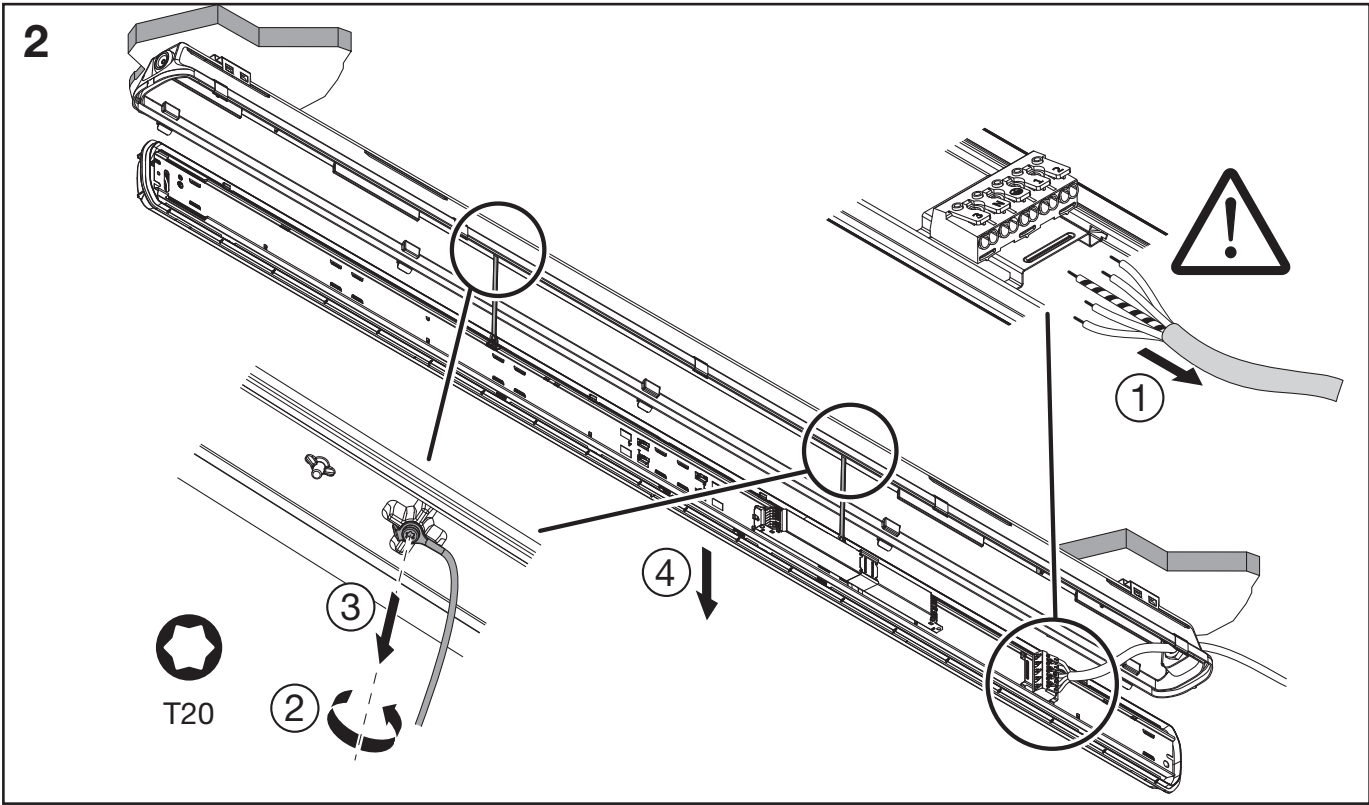

Monsun[®] 12/22

DALI Eco Kit Sensorcoupler Kit

58FSHD1
58FSHC1

siteco

8

9

10

Siteco GmbH
Georg-Simon-Ohm-Straße 50
83301 Traunreut, Germany
mail: technicalsupport@siteco.de
Phone: +49 8669 / 33-844
www.siteco.com