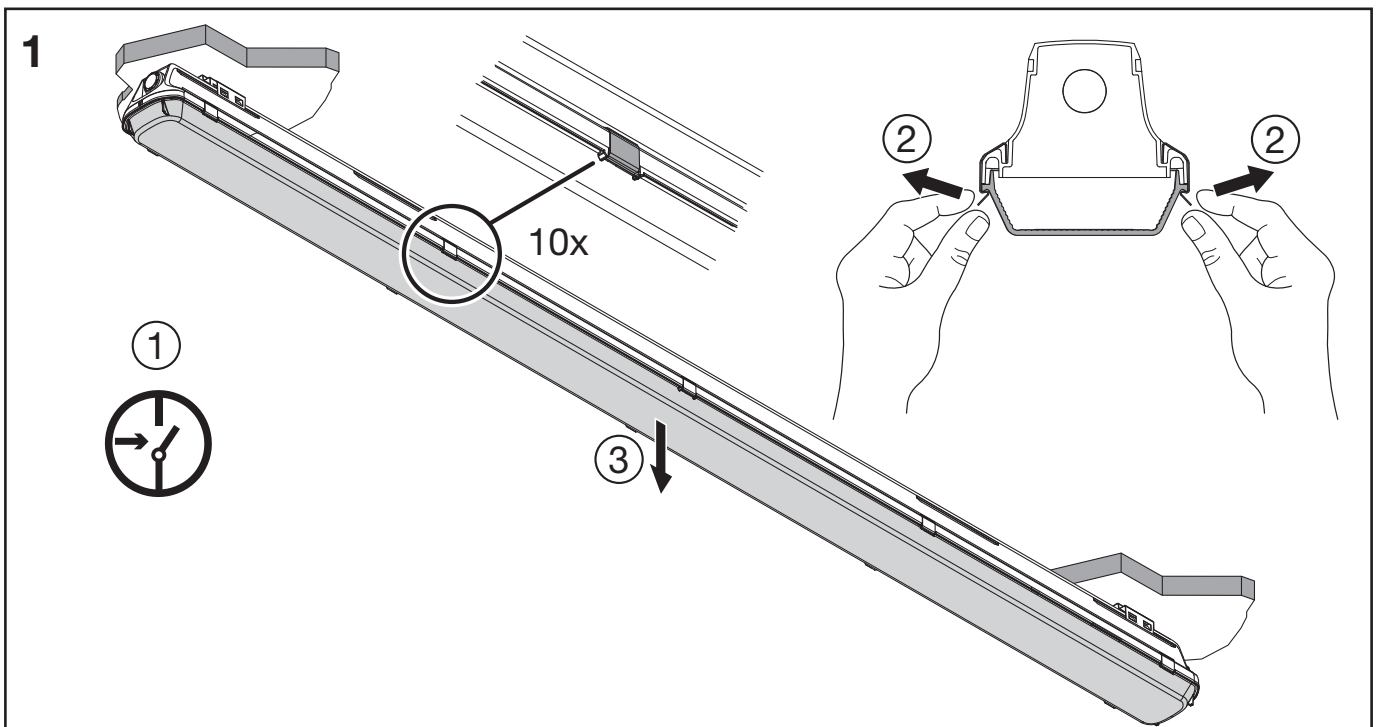

Monsun[®] 12/22

DALI Eco Kit Sensorcoupler Kit

58FSHD1
58FSHC1

siteco

8

9

10

Siteco GmbH
Georg-Simon-Ohm-Straße 50
83301 Traunreut, Germany
mail: technicalsupport@siteco.de
Phone: +49 8669 / 33-844
www.siteco.com