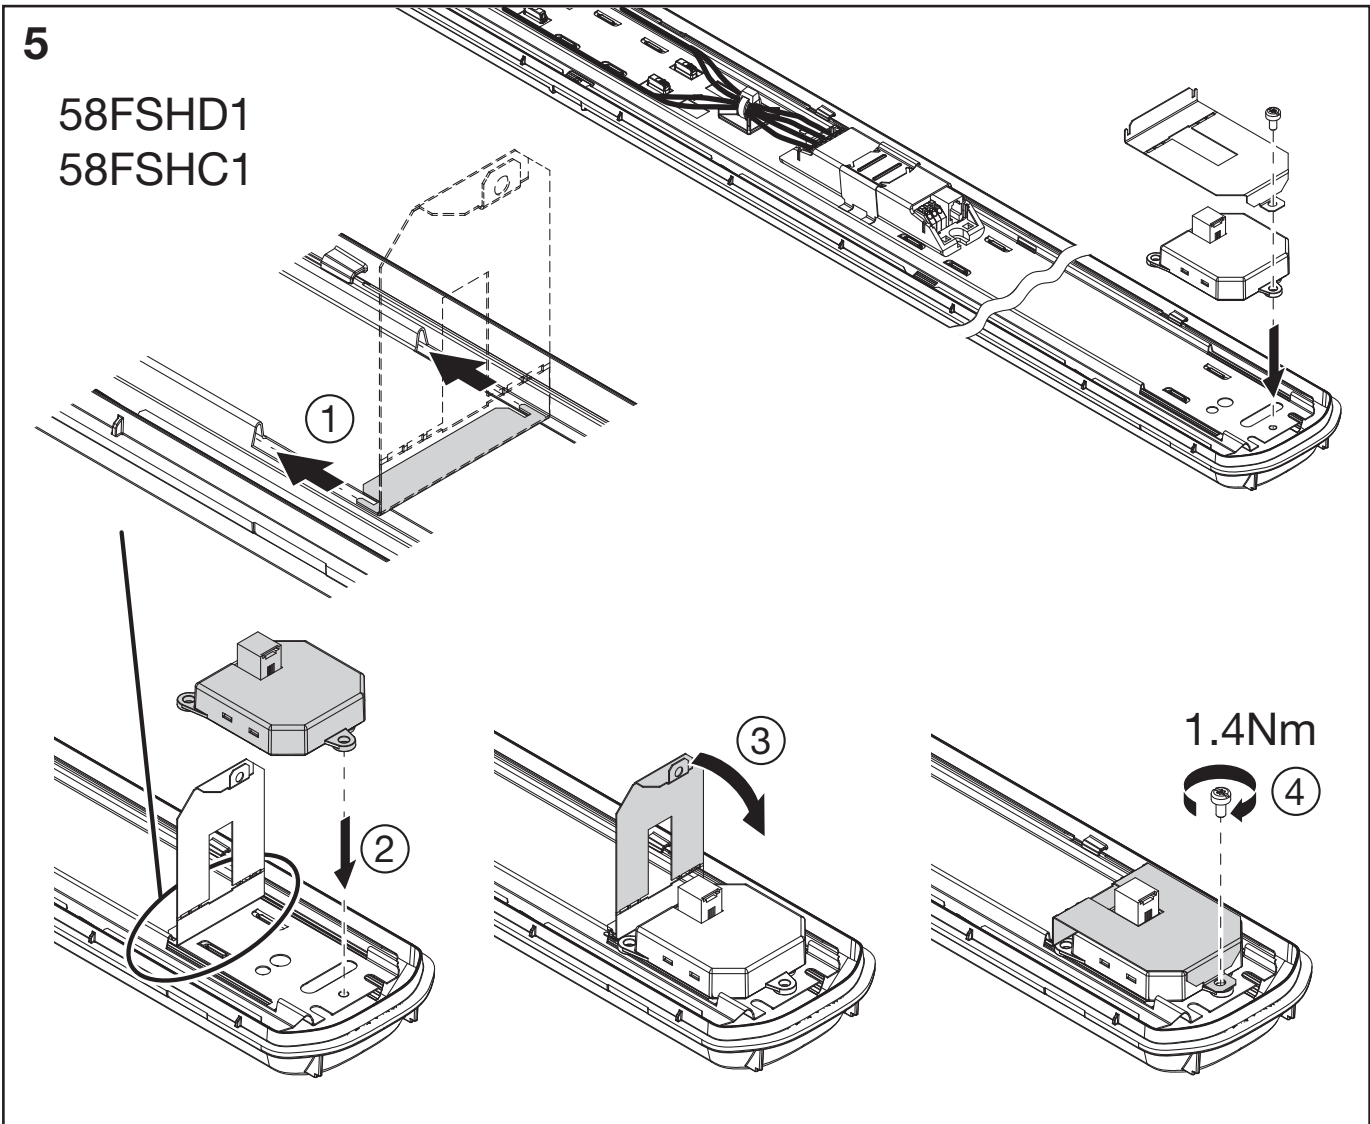

Monsun[®] 12/22

DALI Eco Kit Sensorcoupler Kit

58FSHD1
58FSHC1

siteco

8

9

10

Siteco GmbH
Georg-Simon-Ohm-Straße 50
83301 Traunreut, Germany
mail: technicalsupport@siteco.de
Phone: +49 8669 / 33-844
www.siteco.com