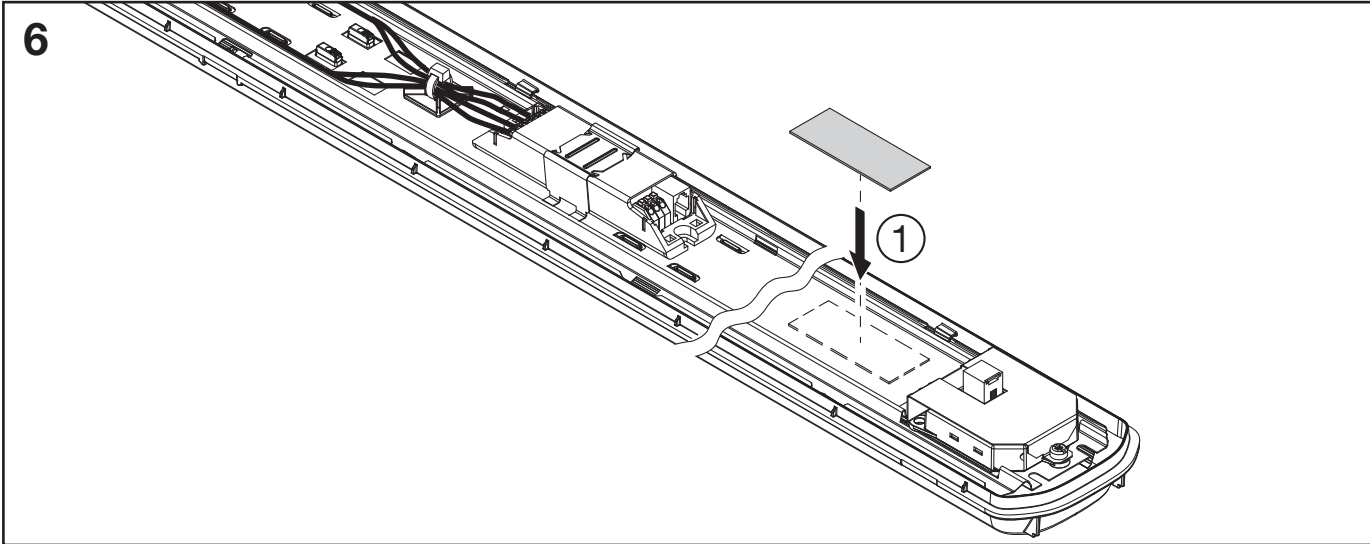

Monsun[®] 12/22

DALI Eco Kit Sensorcoupler Kit

58FSHD1
58FSHC1

siteco

8

9

10

Siteco GmbH
Georg-Simon-Ohm-Straße 50
83301 Traunreut, Germany
mail: technicalsupport@siteco.de
Phone: +49 8669 / 33-844
www.siteco.com