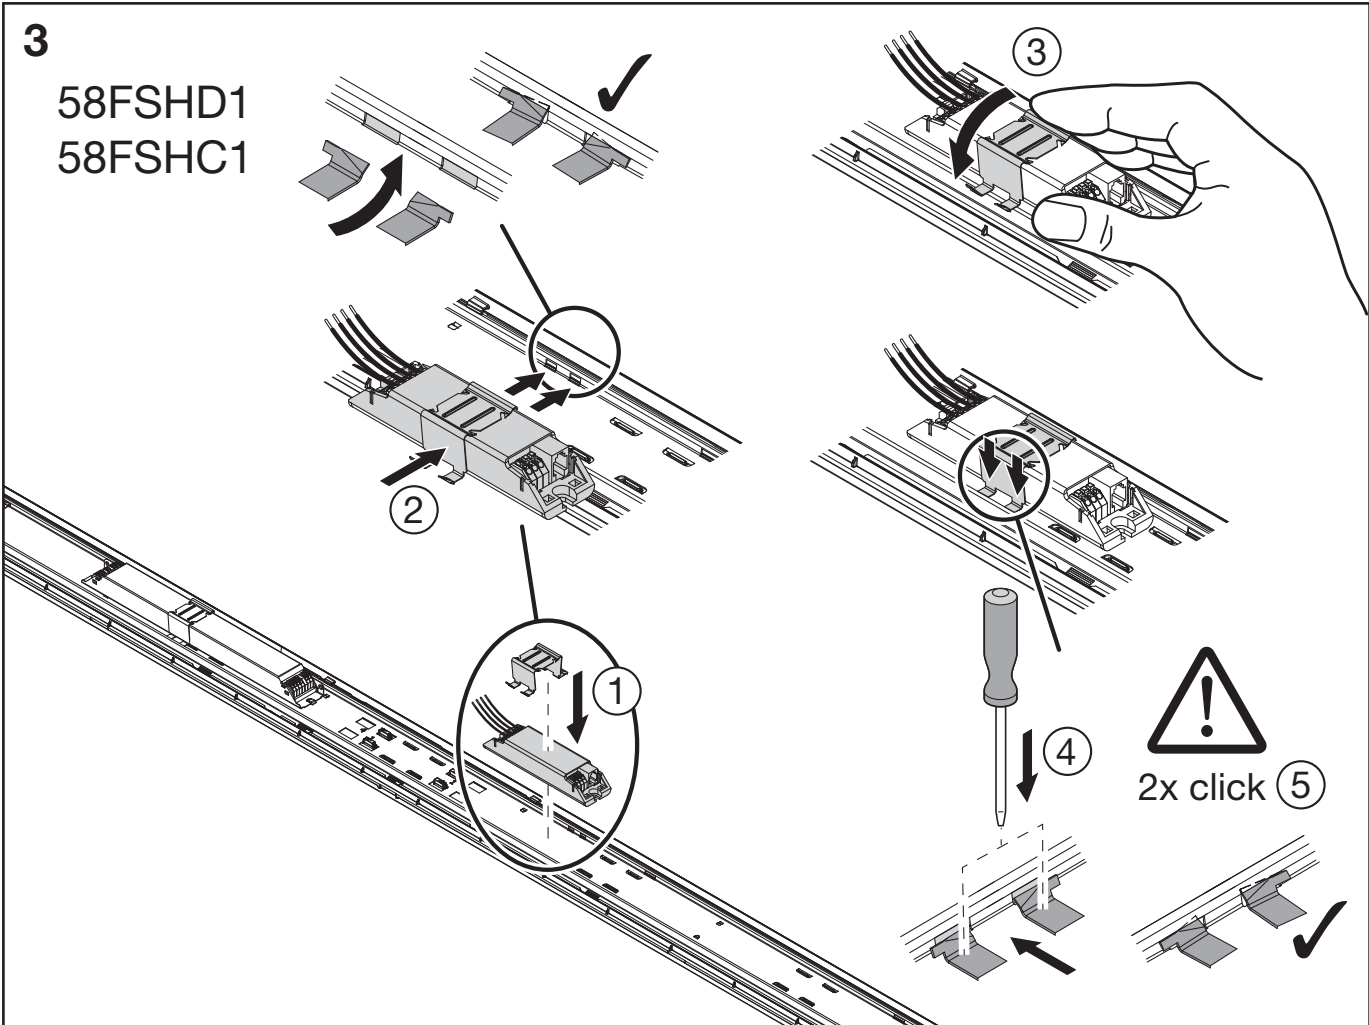

Monsun[®] 12/22

DALI Eco Kit Sensorcoupler Kit

58FSHD1
58FSHC1

siteco

8

9

10

Siteco GmbH
Georg-Simon-Ohm-Straße 50
83301 Traunreut, Germany
mail: technicalsupport@siteco.de
Phone: +49 8669 / 33-844
www.siteco.com