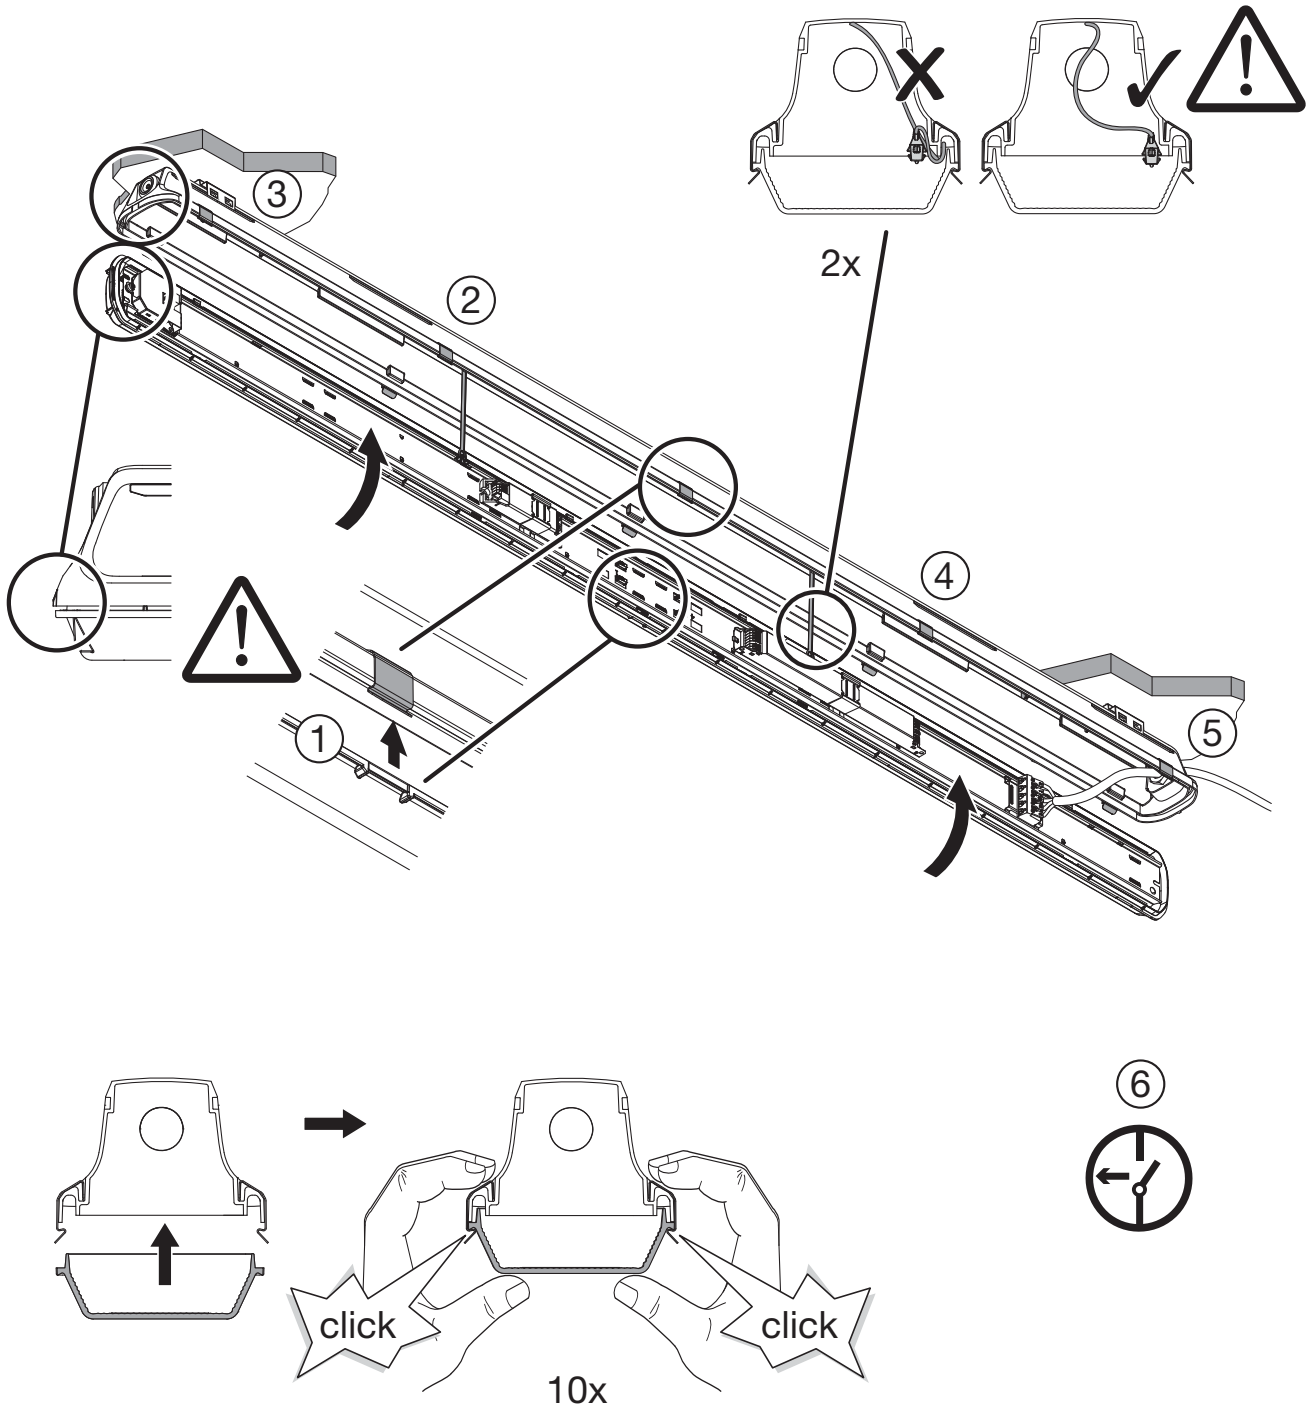

Monsun[®] 12/22

DALI Eco Kit Sensorcoupler Kit

58FSHD1
58FSHC1

siteco

8

9

10

Siteco GmbH
Georg-Simon-Ohm-Straße 50
83301 Traunreut, Germany
mail: technicalsupport@siteco.de
Phone: +49 8669 / 33-844
www.siteco.com