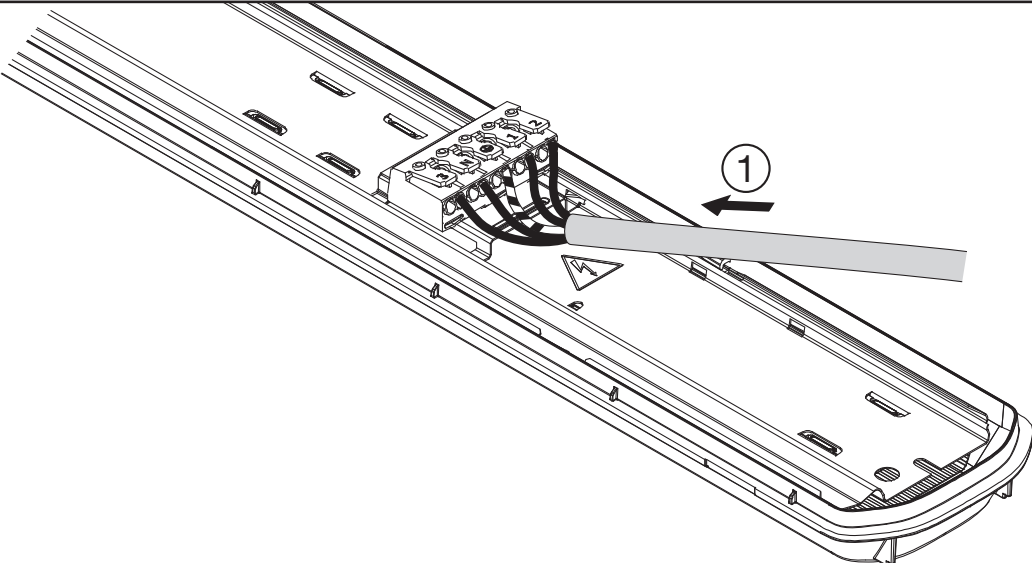

Monsun[®] 12/22

DALI Eco Kit Sensorcoupler Kit

58FSHD1
58FSHC1

siteco

8

9

10

Siteco GmbH
Georg-Simon-Ohm-Straße 50
83301 Traunreut, Germany
mail: technicalsupport@siteco.de
Phone: +49 8669 / 33-844
www.siteco.com