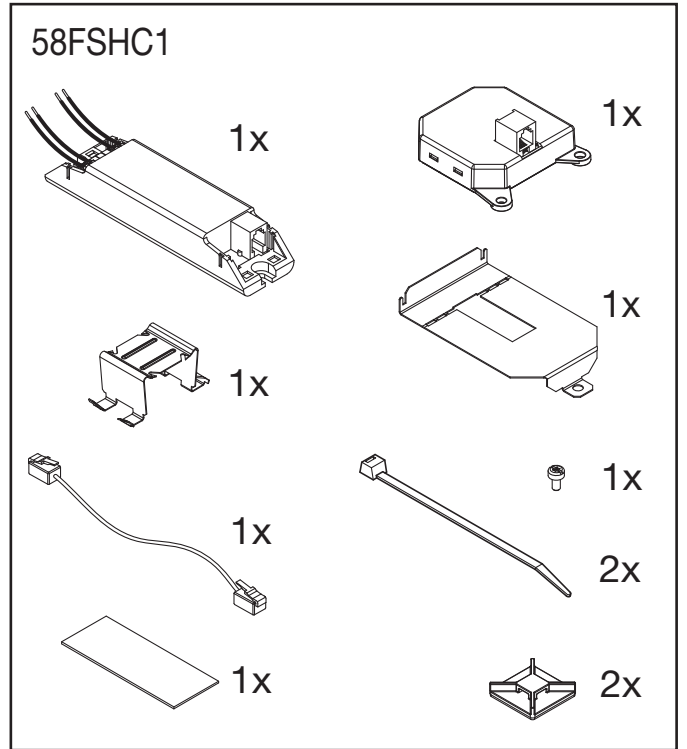

Monsun[®] 12/22

DALI Eco Kit Sensorcoupler Kit

58FSHD1
58FSHC1

siteco

8

9

10

Siteco GmbH
Georg-Simon-Ohm-Straße 50
83301 Traunreut, Germany
mail: technicalsupport@siteco.de
Phone: +49 8669 / 33-844
www.siteco.com