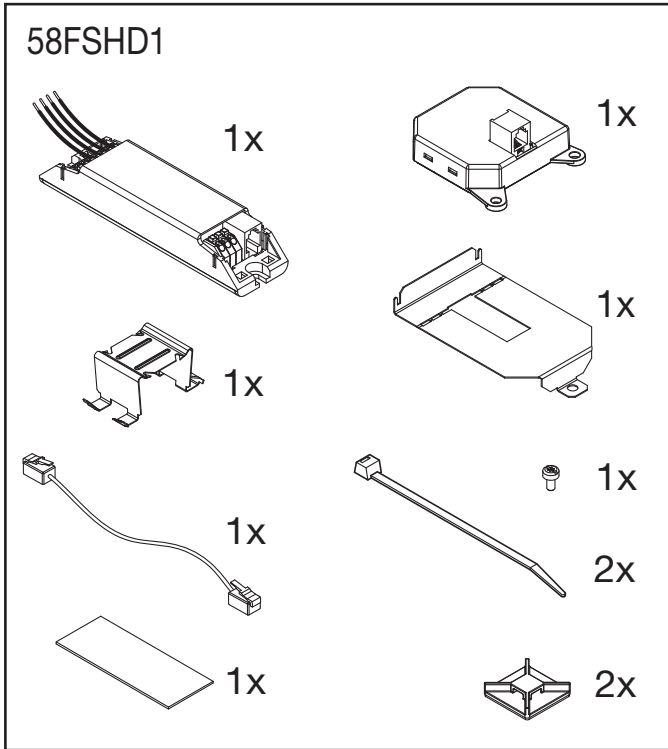

Monsun[®] 12/22

DALI Eco Kit Sensorcoupler Kit

58FSHD1
58FSHC1

siteco

8

9

10

Siteco GmbH
Georg-Simon-Ohm-Straße 50
83301 Traunreut, Germany
mail: technicalsupport@siteco.de
Phone: +49 8669 / 33-844
www.siteco.com