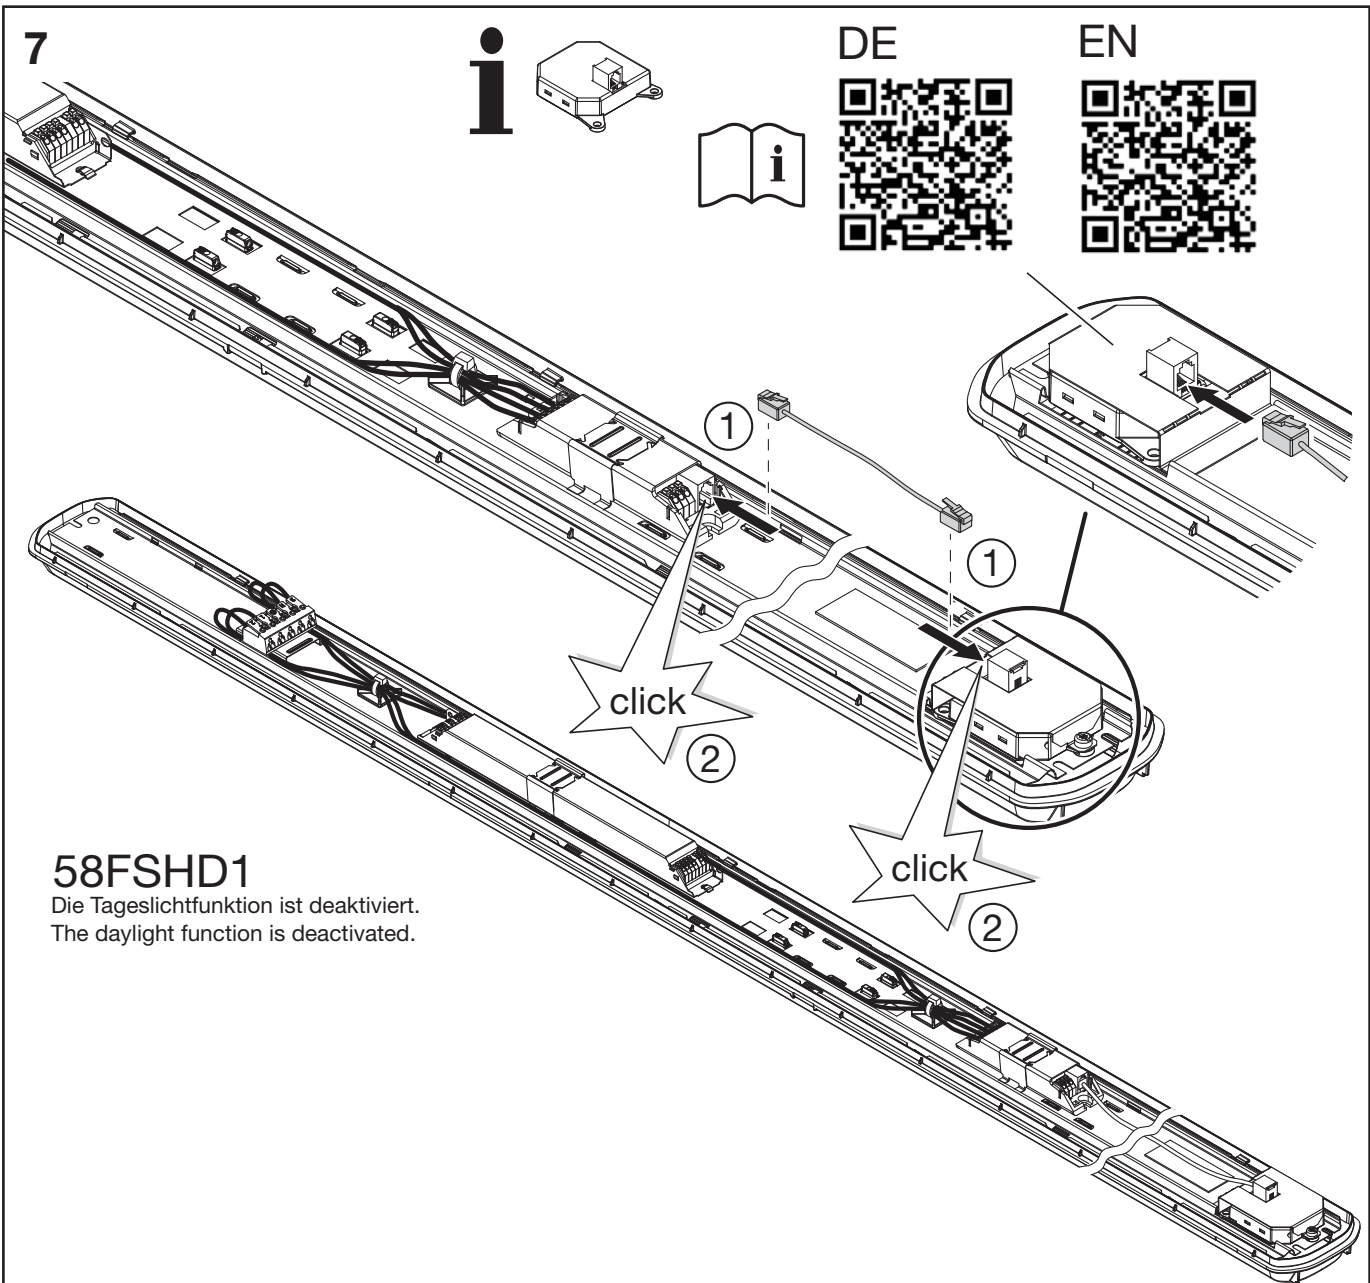

Monsun[®] 12/22

DALI Eco Kit Sensorcoupler Kit

58FSHD1
58FSHC1

siteco

8

9

10

Siteco GmbH
Georg-Simon-Ohm-Straße 50
83301 Traunreut, Germany
mail: technicalsupport@siteco.de
Phone: +49 8669 / 33-844
www.siteco.com