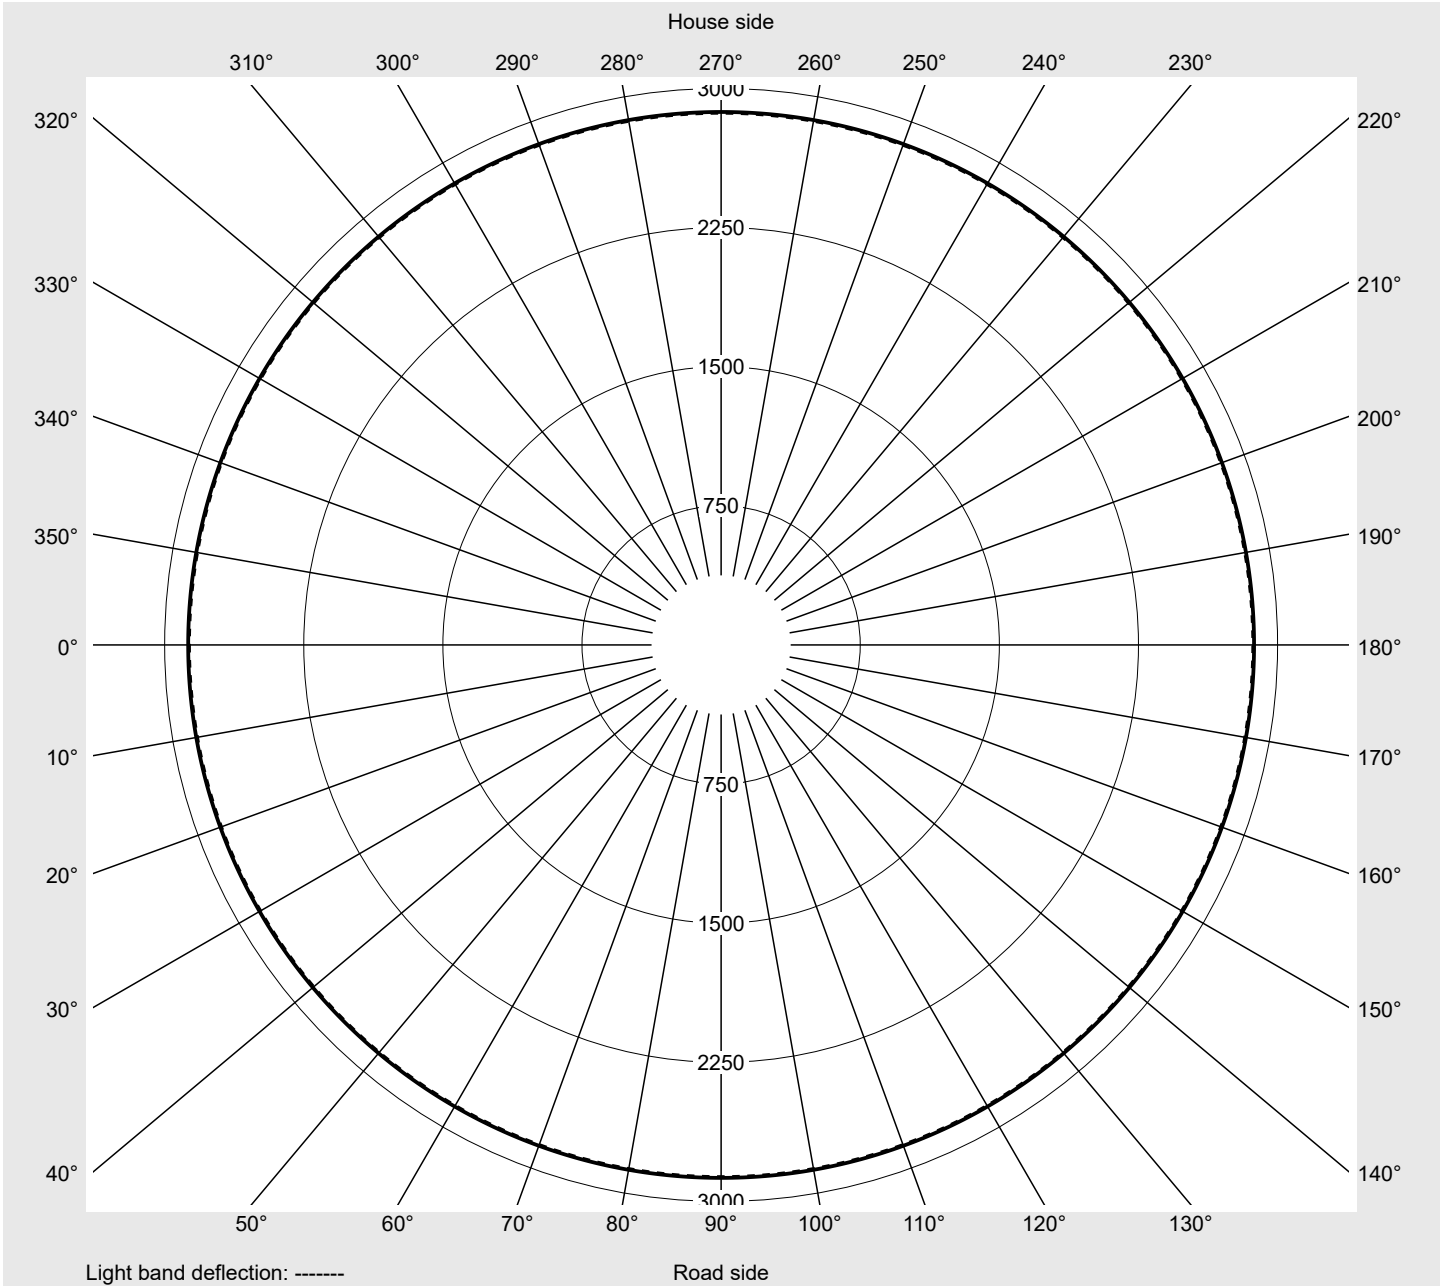

Photometric test report

Family
Floodlight FL21 mini

Order number: 5XA7771B2B1A
EAN: 4058352651957

LP number
59238_52

Version	mounting bracket
Optic	symmetric distribution RS12
Cover	toughened safety glass
Lamps	LED 3000 K CRI ≥ 70
Controlgear	ECG SITECO iQ
Rated values	Net luminous flux = 6300 lm Power consumption = 45.5 W Luminous efficacy = 138.5 lm/W

serial
documentation
26.08.2022

siteco

Luminous intensity in cd/klm

C180-0

Imax: 2873 cd/klm

Luminaire output ratios

Eta	100.0%
Eta 0° - 90°	100.0%
Eta 90° - 180°	0.0%

Luminous intensity class acc. to EN13201-2

Class:	G6
Imax 70°	36.4
Imax 80°	9.1
Imax 90°	0.0
Imax >90°	0.0
Imax >95°	0.0

Measurement conditions

DIN EN 13032 and DIN 5032

Photometric test report

Family Floodlight FL21 mini	Order number: 5XA7771B2B1A EAN: 4058352651957	LP number 59238_52
---------------------------------------	--	------------------------------

Envelope curve in cd/klm KMK 2.5° KMK 0° siteco

Photometric test report

Family Floodlight FL21 mini	Order number: 5XA7771B2B1A EAN: 4058352651957	LP number 59238_52
---------------------------------------	--	------------------------------