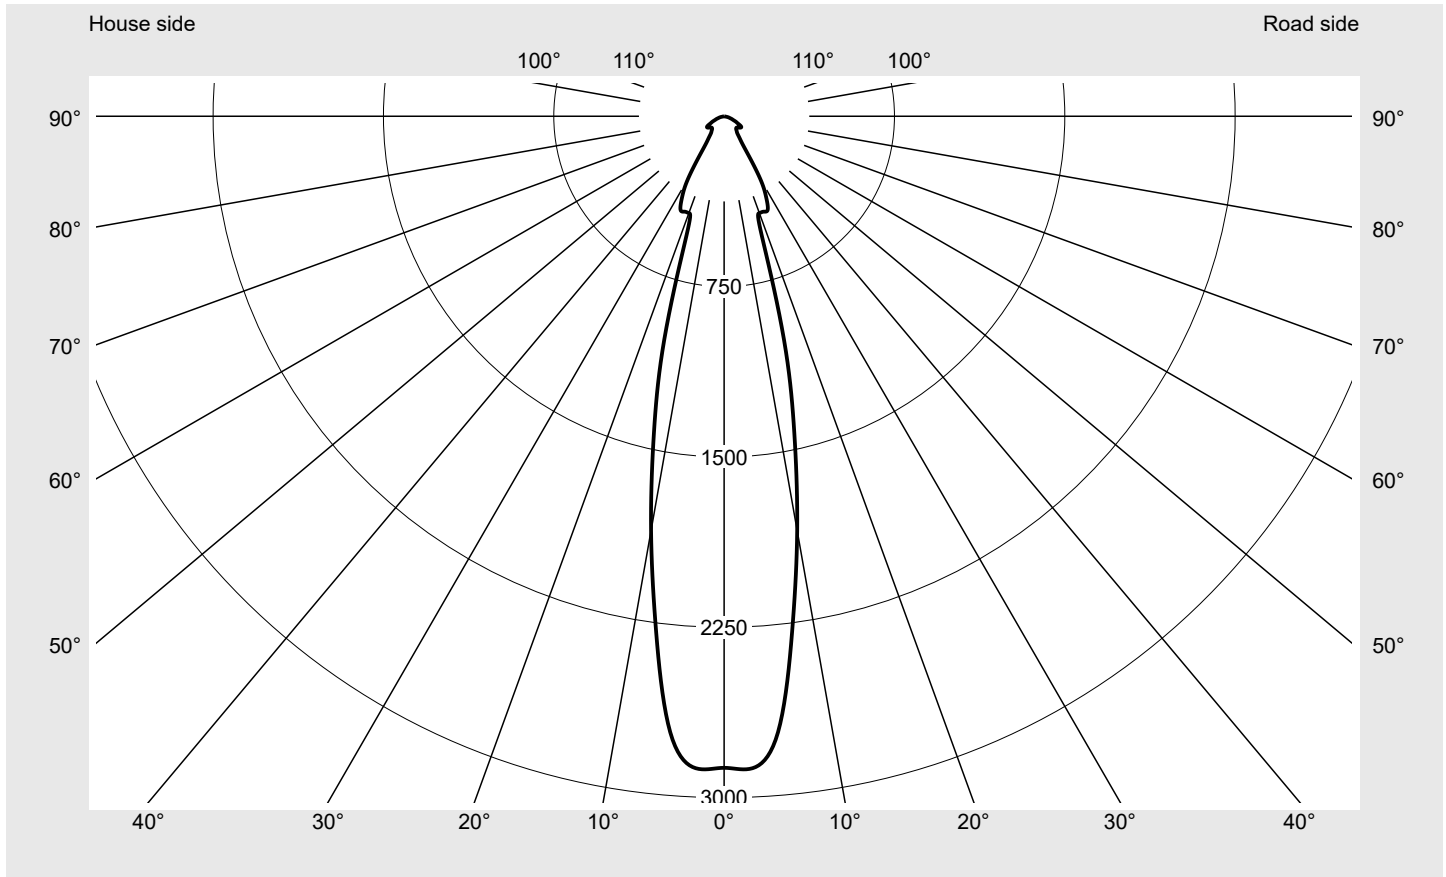

Photometric test report

Family
Floodlight FL21 mini

Order number: 5XA7771B2B1A
EAN: 4058352651957

LP number
59238_52

Version	mounting bracket
Optic	symmetric distribution RS12
Cover	toughened safety glass
Lamps	LED 3000 K CRI ≥ 70
Controlgear	ECG SITECO iQ
Rated values	Net luminous flux = 6300 lm Power consumption = 45.5 W Luminous efficacy = 138.5 lm/W

serial
documentation
26.08.2022

siteco

Luminous intensity in cd/klm

C180-0

Imax: 2873 cd/klm

Luminaire output ratios

Eta	100.0%
Eta 0° - 90°	100.0%
Eta 90° - 180°	0.0%

Luminous intensity class acc. to EN13201-2

Class:	G6
Imax 70°	36.4
Imax 80°	9.1
Imax 90°	0.0
Imax >90°	0.0
Imax >95°	0.0

Measurement conditions

DIN EN 13032 and DIN 5032

Photometric test report

Family Floodlight FL21 mini	Order number: 5XA7771B2B1A EAN: 4058352651957	LP number 59238_52
---------------------------------------	--	------------------------------

Envelope curve in cd/klm KMK 2.5° KMK 0° siteco

Photometric test report

Family Floodlight FL21 mini	Order number: 5XA7771B2B1A EAN: 4058352651957	LP number 59238_52
---------------------------------------	--	------------------------------