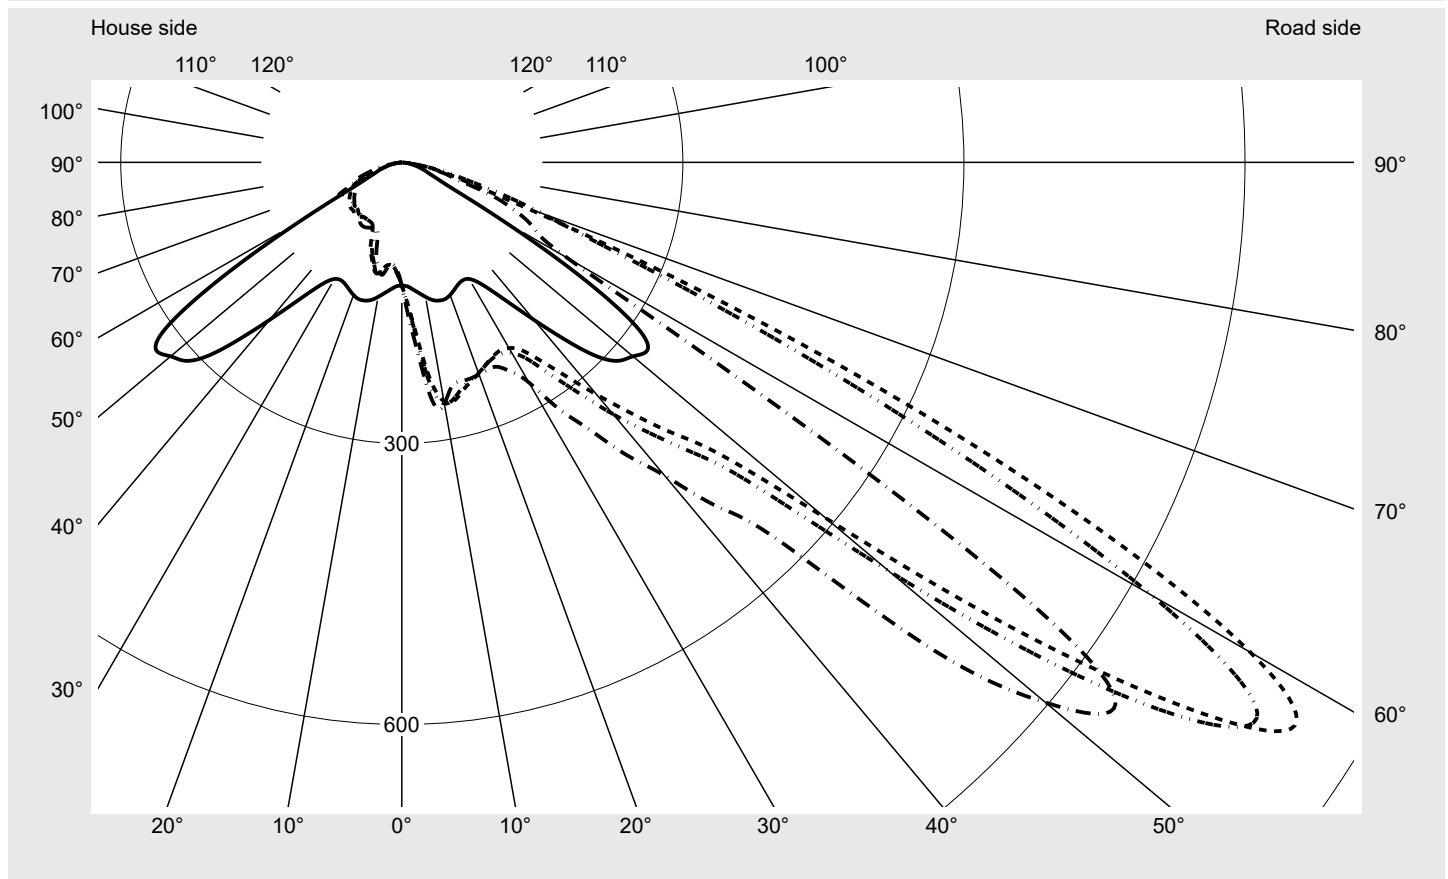

Photometric test report

Family
Floodlight FL21 mini

Order number: 5XA7771C2E3A
EAN: 4058352652787

LP number
59252_137

Version	Mast bracket
Optic	asymmetric distribution PL64
Cover	toughened safety glass
Lamps	LED 3000 K CRI ≥ 70
Controlgear	ECG SITECO iQ
Rated values	Net luminous flux = 11790 lm Power consumption = 87.2 W Luminous efficacy = 135.2 lm/W

serial
documentation
26.08.2022

siteco

Luminous intensity in cd/klm

C180-0

C230-50

C235-55

C270-90

Imax: 1125 cd/klm

Luminaire output ratios

Eta	100.0%
Eta 0° - 90°	100.0%
Eta 90° - 180°	0.0%

Luminous intensity class acc. to EN13201-2

Class:	G6
Imax 70°	159.0
Imax 80°	26.3
Imax 90°	0.0
Imax >90°	0.0
Imax >95°	0.0

Measurement conditions

DIN EN 13032 and DIN 5032

Photometric test report

Family Floodlight FL21 mini	Order number: 5XA7771C2E3A EAN: 4058352652787	LP number 59252_137
--	--	--------------------------------------

Envelope curve in cd/klm **KMK 57.5°** **KMK 55°** **KMK 52.5°** **KMK 50°** **siteco**