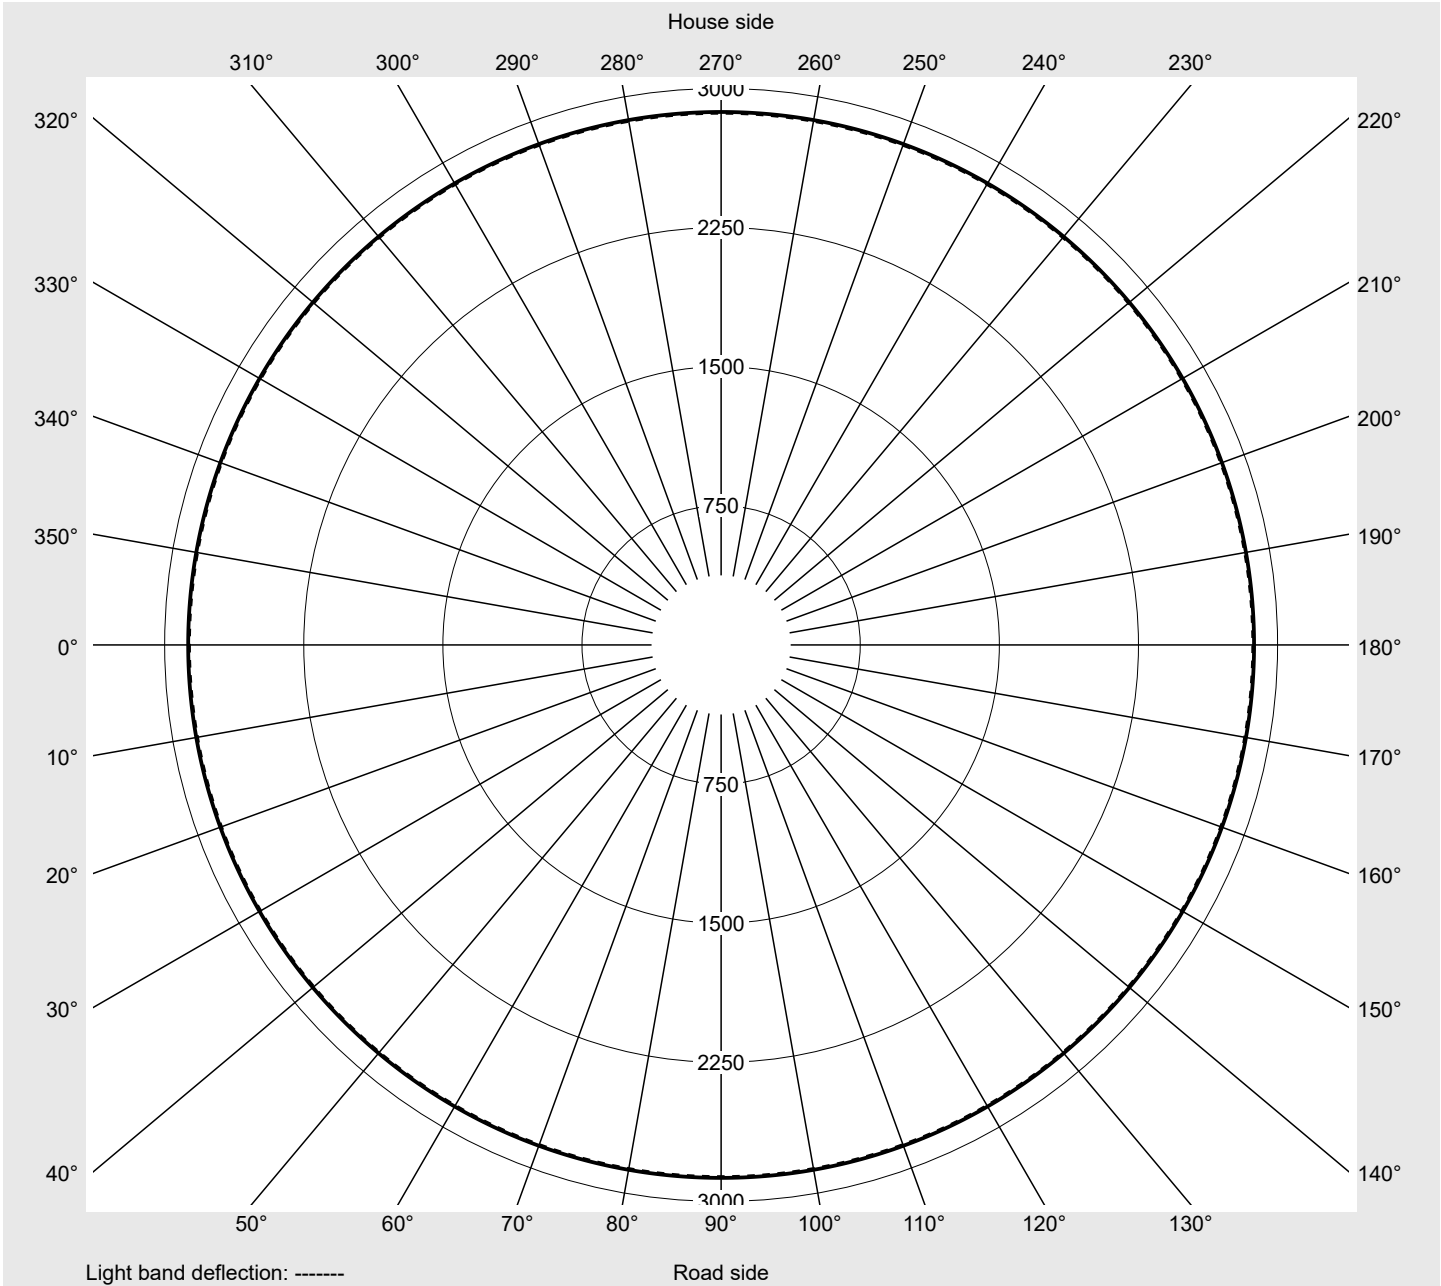

Photometric test report

Family
Floodlight FL21 mini

Order number: 5XA7771C4B1A
EAN: 4058352652916

LP number
59238_60

| | |
|---------------------|--|
| Version | mounting bracket |
| Optic | symmetric distribution RS12 |
| Cover | toughened safety glass |
| Lamps | LED 4000 K CRI ≥ 70 |
| Controlgear | ECG SITECO iQ |
| Rated values | Net luminous flux = 12860 lm Power consumption = 87.2 W Luminous efficacy = 147.5 lm/W |

serial
documentation
26.08.2022

siteco

Luminous intensity in cd/klm

C180-0

Imax: 2873 cd/klm

Luminaire output ratios

| | |
|----------------|--------|
| Eta | 100.0% |
| Eta 0° - 90° | 100.0% |
| Eta 90° - 180° | 0.0% |

Luminous intensity class acc. to EN13201-2

| | |
|-----------|------|
| Class: | G6 |
| Imax 70° | 36.4 |
| Imax 80° | 9.1 |
| Imax 90° | 0.0 |
| Imax >90° | 0.0 |
| Imax >95° | 0.0 |

Measurement conditions

Envelope curve in cd/klm KMK 2.5° KMK 0° siteco

Photometric test report

| | | |
|---------------------------------------|--|------------------------------|
| Family Floodlight FL21 mini | Order number: 5XA7771C4B1A EAN: 4058352652916 | LP number 59238_60 |
|---------------------------------------|--|------------------------------|