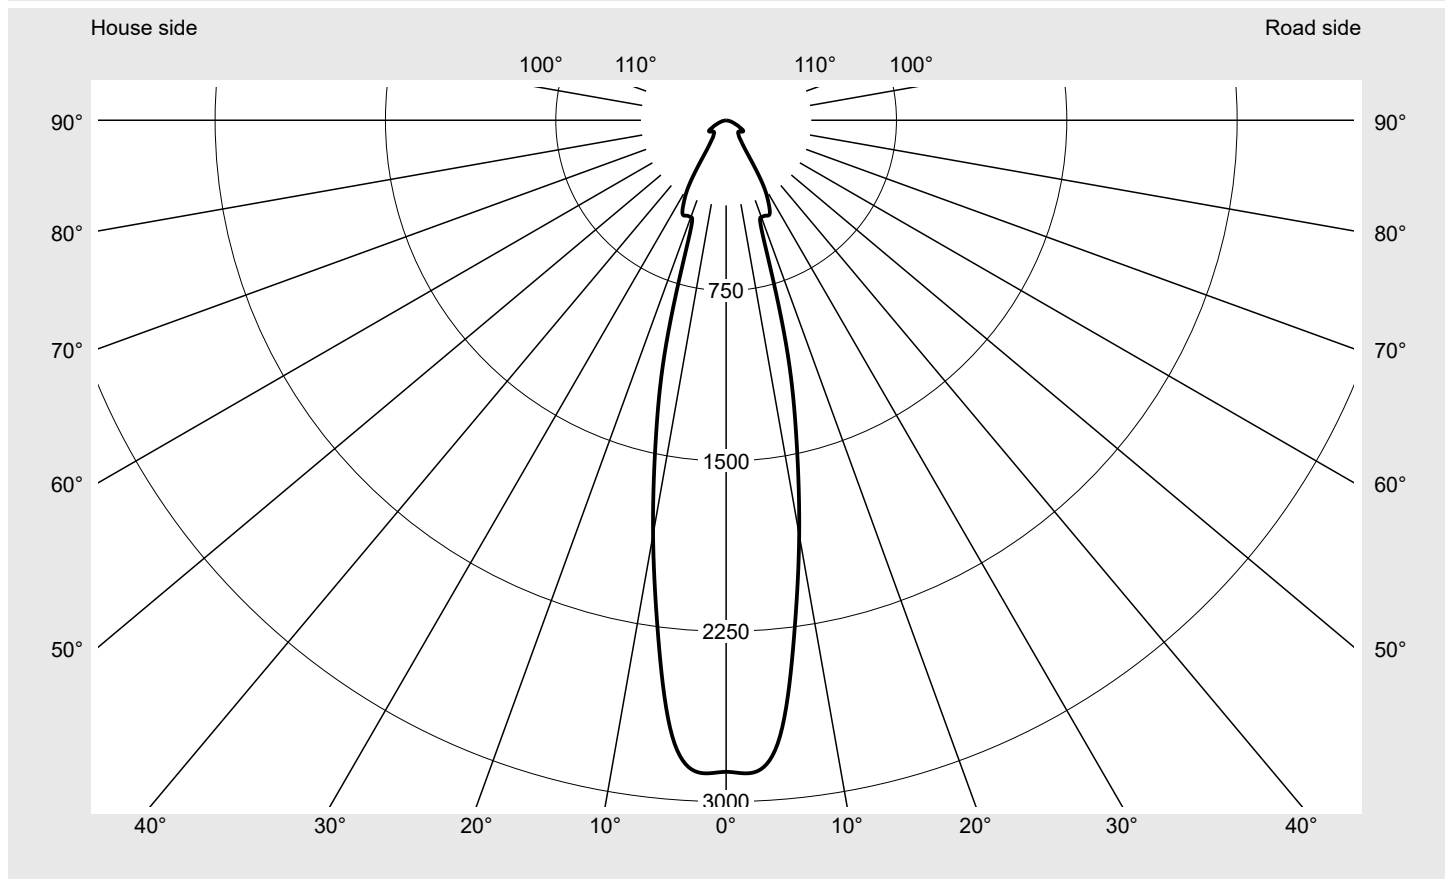

Photometric test report

Family
Floodlight FL21 mini

Order number: 5XA7771C4B1A
EAN: 4058352652916

LP number
59238_60

| | |
|---------------------|--|
| Version | mounting bracket |
| Optic | symmetric distribution RS12 |
| Cover | toughened safety glass |
| Lamps | LED 4000 K CRI ≥ 70 |
| Controlgear | ECG SITECO iQ |
| Rated values | Net luminous flux = 12860 lm Power consumption = 87.2 W Luminous efficacy = 147.5 lm/W |

serial
documentation
26.08.2022

siteco

Luminous intensity in cd/klm

C180-0

Imax: 2873 cd/klm

Luminaire output ratios

| | |
|----------------|--------|
| Eta | 100.0% |
| Eta 0° - 90° | 100.0% |
| Eta 90° - 180° | 0.0% |