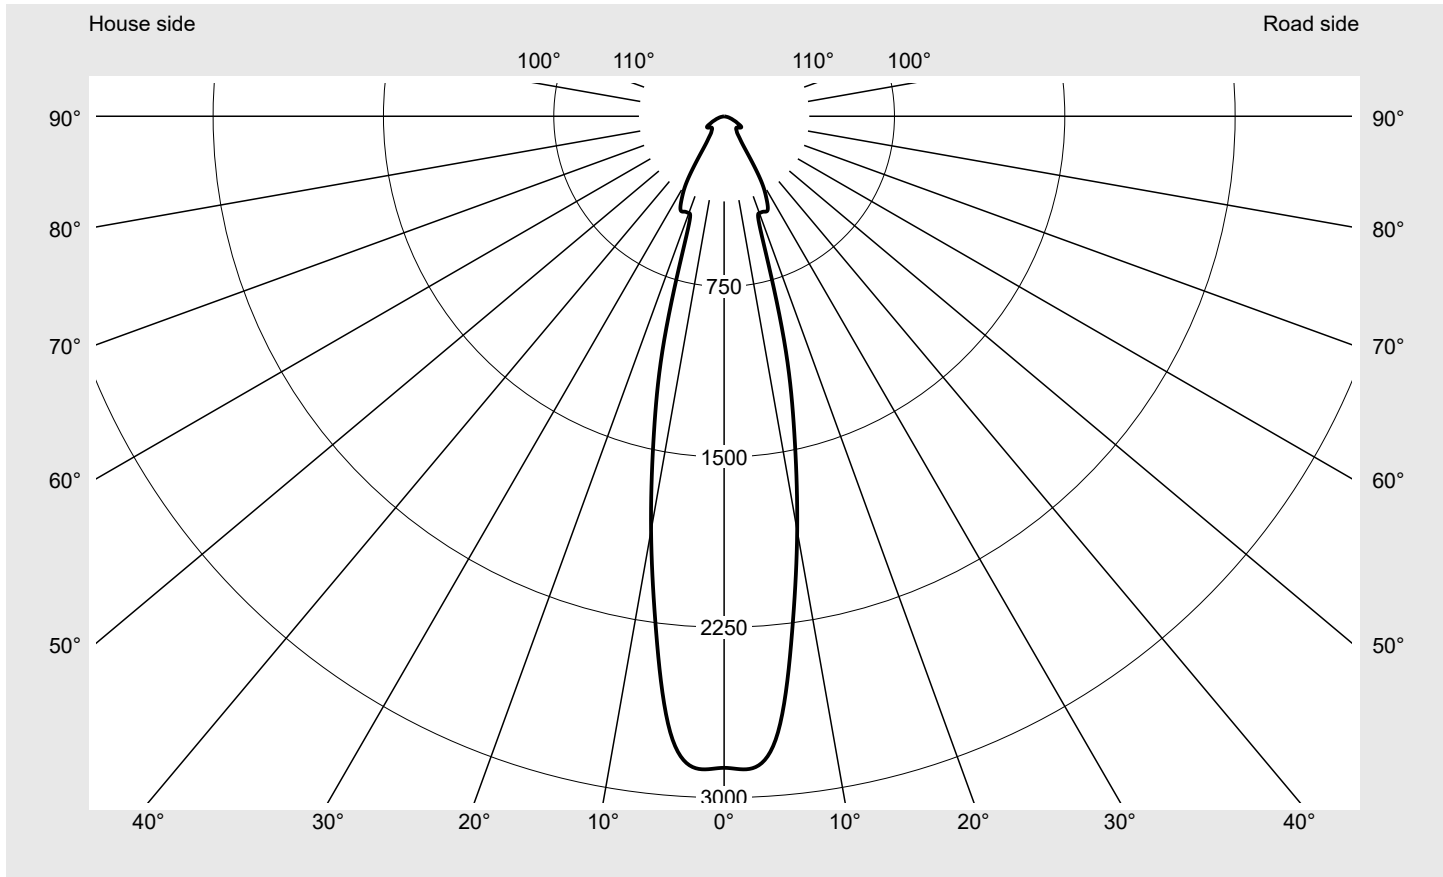

Photometric test report

Family
Floodlight FL21 mini

Order number: 5XA7771D2B1A
EAN: 4058352653227

LP number
59238_66

Version	mounting bracket
Optic	symmetric distribution RS12
Cover	toughened safety glass
Lamps	LED 3000 K CRI ≥ 70
Controlgear	ECG SITECO iQ
Rated values	Net luminous flux = 18020 lm Power consumption = 143.0 W Luminous efficacy = 126 lm/W

serial
documentation
26.08.2022

siteco

Luminous intensity in cd/klm

C180-0

Imax: 2873 cd/klm

Luminaire output ratios

Eta	100.0%
Eta 0° - 90°	100.0%
Eta 90° - 180°	0.0%

Luminous intensity class acc. to EN13201-2

Class:	G6
Imax 70°	36.4
Imax 80°	9.1
Imax 90°	0.0
Imax >90°	0.0
Imax >95°	0.0

Measurement conditions

DIN EN 13032 and DIN 5032

Photometric test report

Family
Floodlight FL21 mini

Order number: 5XA7771D2B1A
EAN: 4058352653227

LP number
59238_66

Envelope curve in cd/klm KMK 2.5° KMK 0°

Photometric test report

Family Floodlight FL21 mini	Order number: 5XA7771D2B1A EAN: 4058352653227	LP number 59238_66
---------------------------------------	--	------------------------------