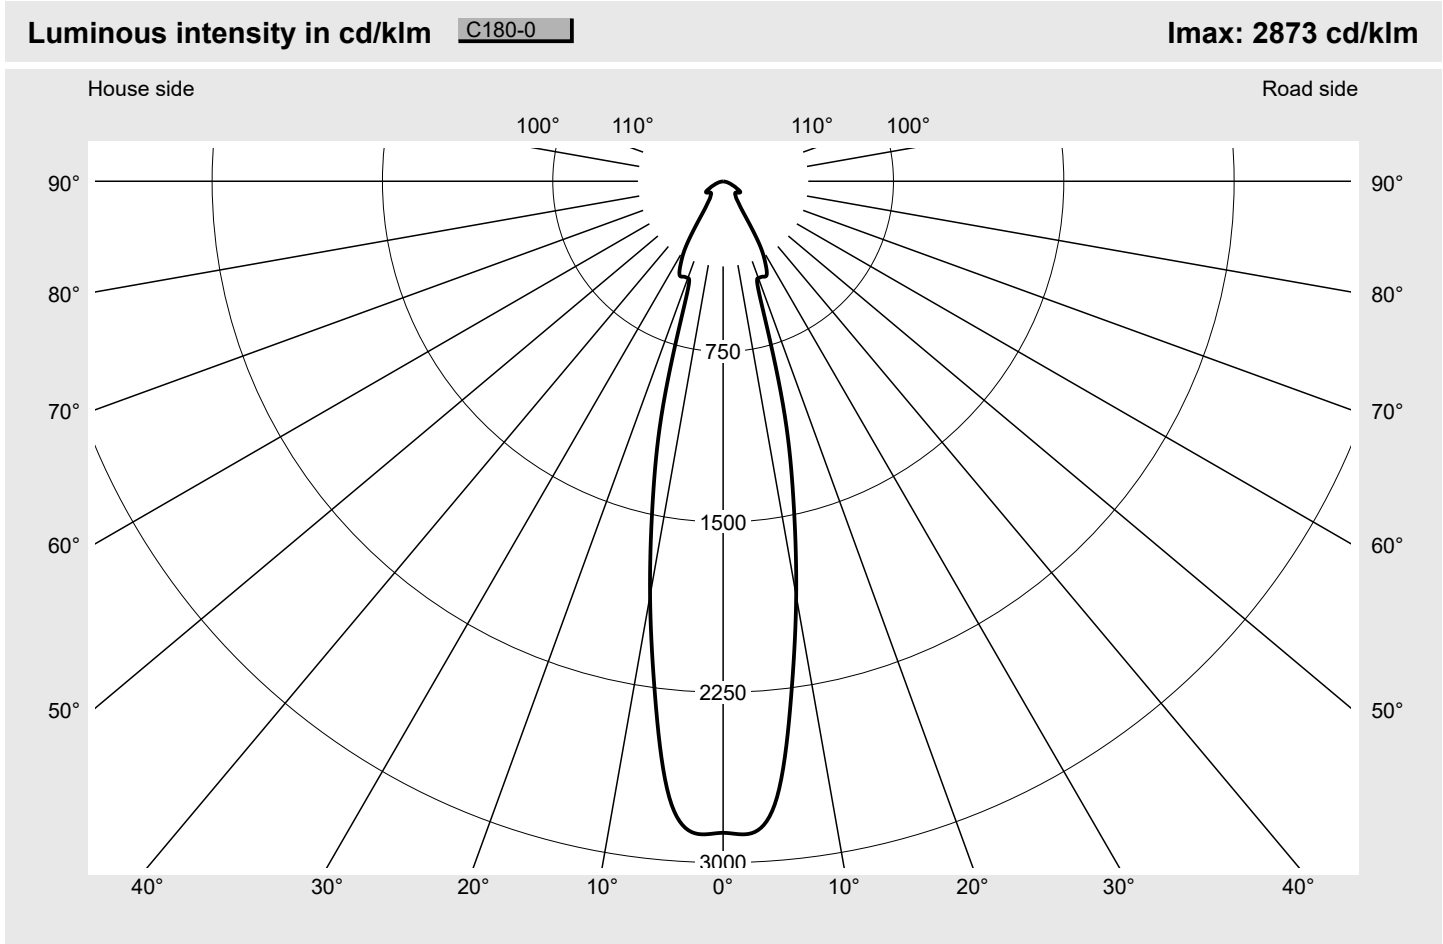

Photometric test report

Family Floodlight FL21 mini	Order number: 5XA7771D4B1A EAN: 4058352653548	LP number 59238_67
	Version mounting bracket Optic symmetric distribution RS12 Cover toughened safety glass Lamps LED 4000 K CRI ≥ 70 Controlgear ECG SITECO iQ Rated values Net luminous flux = 18810 lm Power consumption = 143.0 W Luminous efficacy = 131.5 lm/W	serial documentation 26.08.2022
		

Luminaire output ratios	
Eta	100.0%
Eta 0° - 90°	100.0%
Eta 90° - 180°	0.0%
Measurement conditions	
DIN EN 13032 and DIN 5032	

Luminous intensity class acc. to EN13201-2	
Class:	G6
Imax 70°	36.4
Imax 80°	9.1
Imax 90°	0.0
Imax >90°	0.0
Imax >95°	0.0

Photometric test report

Family Floodlight FL21 mini	Order number: 5XA7771D4B1A EAN: 4058352653548	LP number 59238_67
---------------------------------------	--	------------------------------

Envelope curve in cd/klm KMK 2.5° KMK 0° siteco