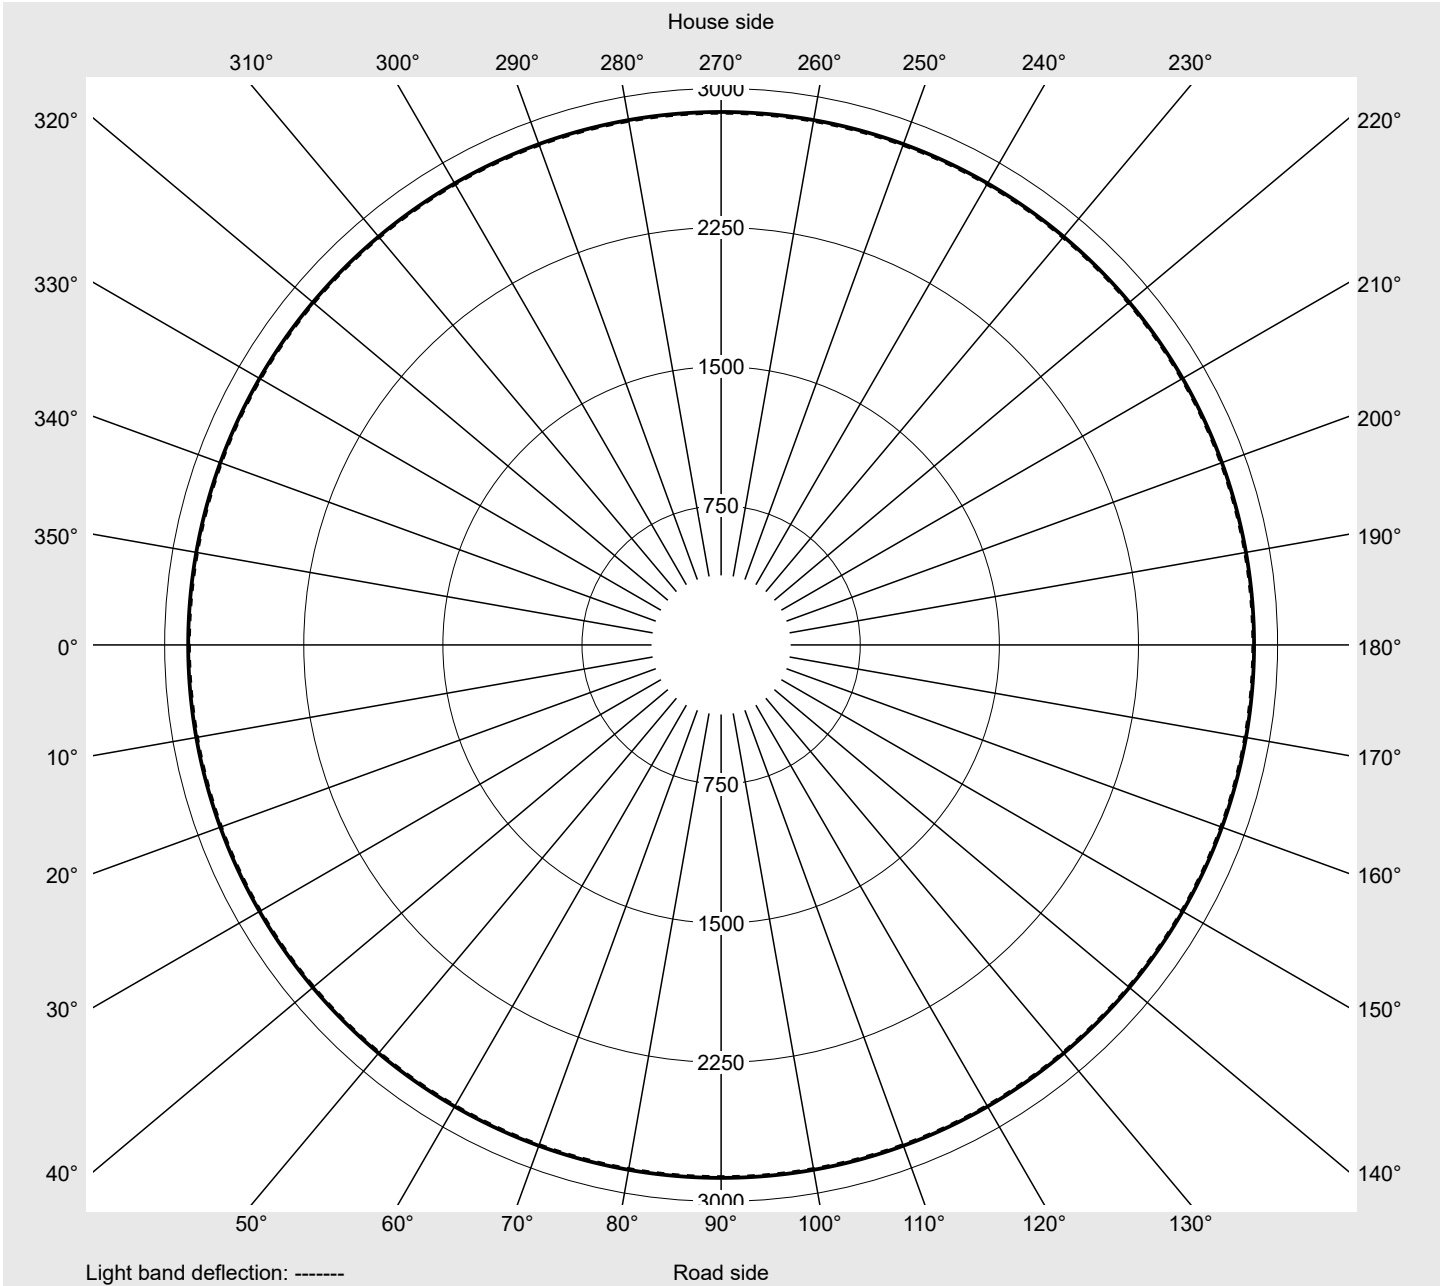

Photometric test report

Family Floodlight FL21 mini	Order number: 5XA7771D4B1A EAN: 4058352653548	LP number 59238_67
	Version mounting bracket Optic symmetric distribution RS12 Cover toughened safety glass Lamps LED 4000 K CRI ≥ 70 Controlgear ECG SITECO iQ Rated values Net luminous flux = 18810 lm Power consumption = 143.0 W Luminous efficacy = 131.5 lm/W	serial documentation 26.08.2022
		

Luminaire output ratios	
Eta	100.0%
Eta 0° - 90°	100.0%
Eta 90° - 180°	0.0%
Measurement conditions	
DIN EN 13032 and DIN 5032	

Luminous intensity class acc. to EN13201-2	
Class:	G6
Imax 70°	36.4
Imax 80°	9.1
Imax 90°	0.0
Imax >90°	0.0
Imax >95°	0.0

Photometric test report

Family Floodlight FL21 mini	Order number: 5XA7771D4B1A EAN: 4058352653548	LP number 59238_67
---------------------------------------	--	------------------------------

Envelope curve in cd/klm KMK 2.5° KMK 0° siteco

Photometric test report

Family Floodlight FL21 mini	Order number: 5XA7771D4B1A EAN: 4058352653548	LP number 59238_67
---------------------------------------	--	------------------------------

sITeco

Table of values for luminous intensities	Maximum luminous intensity
---	-----------------------------------