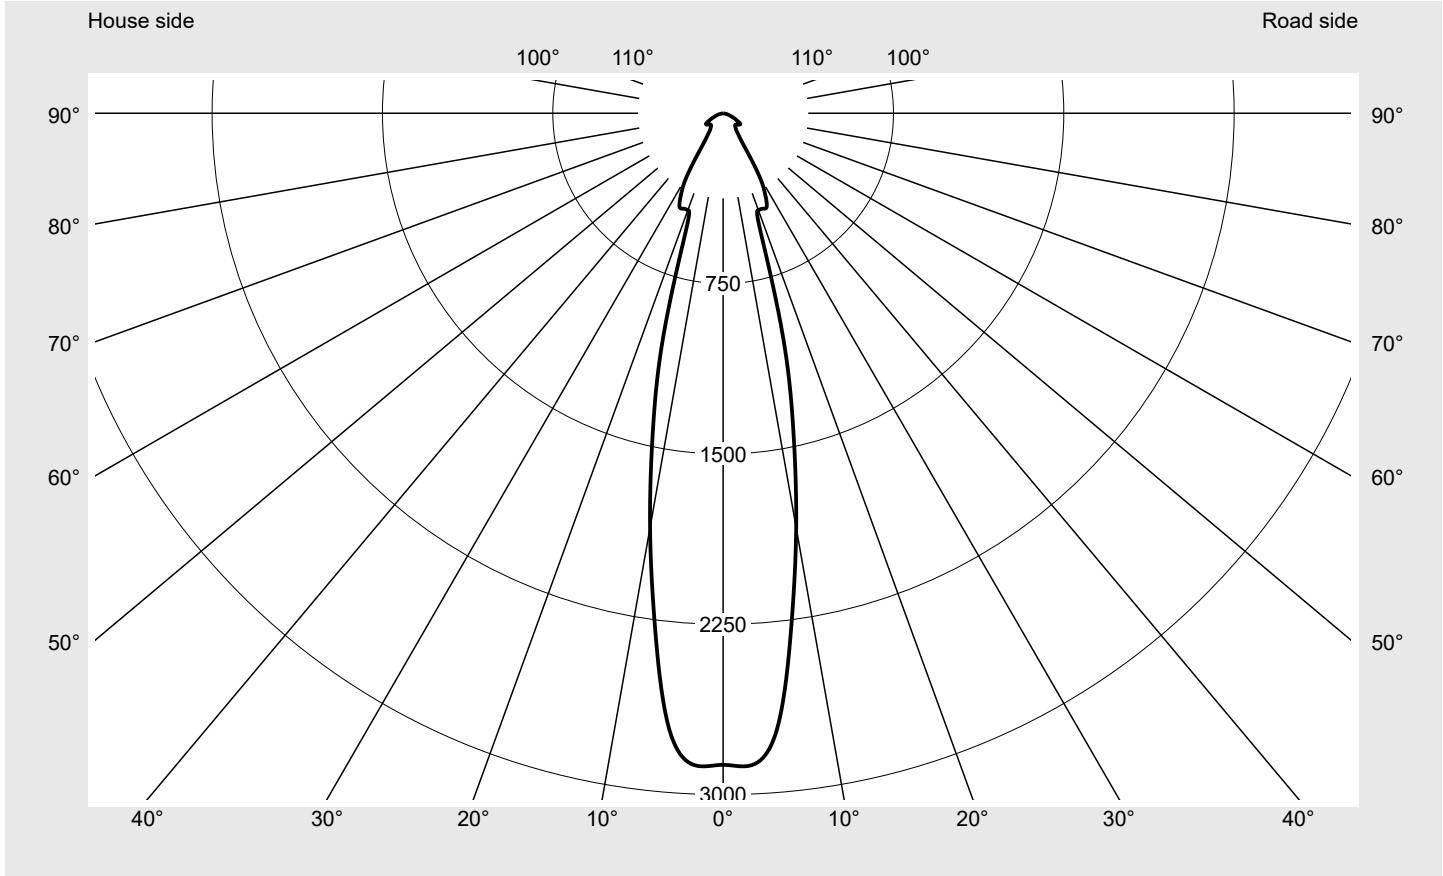

Photometric test report

Family Floodlight FL21 mini	Order number: 5XA7772B2B1A EAN: 4058352653951	LP number 59238_55
	Version mounting bracket Optic symmetric distribution RS12 Cover toughened safety glass Lamps LED 3000 K CRI ≥ 70 Controlgear ECG SITECO iQ Rated values Net luminous flux = 6300 lm Power consumption = 45.5 W Luminous efficacy = 138.5 lm/W	serial documentation 26.08.2022

Luminous intensity in cd/klm C180-0 **Imax: 2873 cd/klm**

Luminaire output ratios

Eta	100.0%
Eta 0° - 90°	100.0%
Eta 90° - 180°	0.0%

Luminous intensity class acc. to EN13201-2

Class:	G6
Imax 70°	36.4
Imax 80°	9.1
Imax 90°	0.0
Imax >90°	0.0
Imax >95°	0.0

Measurement conditions

DIN EN 13032 and DIN 5032

Photometric test report

Family
Floodlight FL21 mini

Order number: 5XA7772B2B1A
EAN: 4058352653951

LP number
59238_55

Envelope curve in cd/klm KMK 2.5° KMK 0°