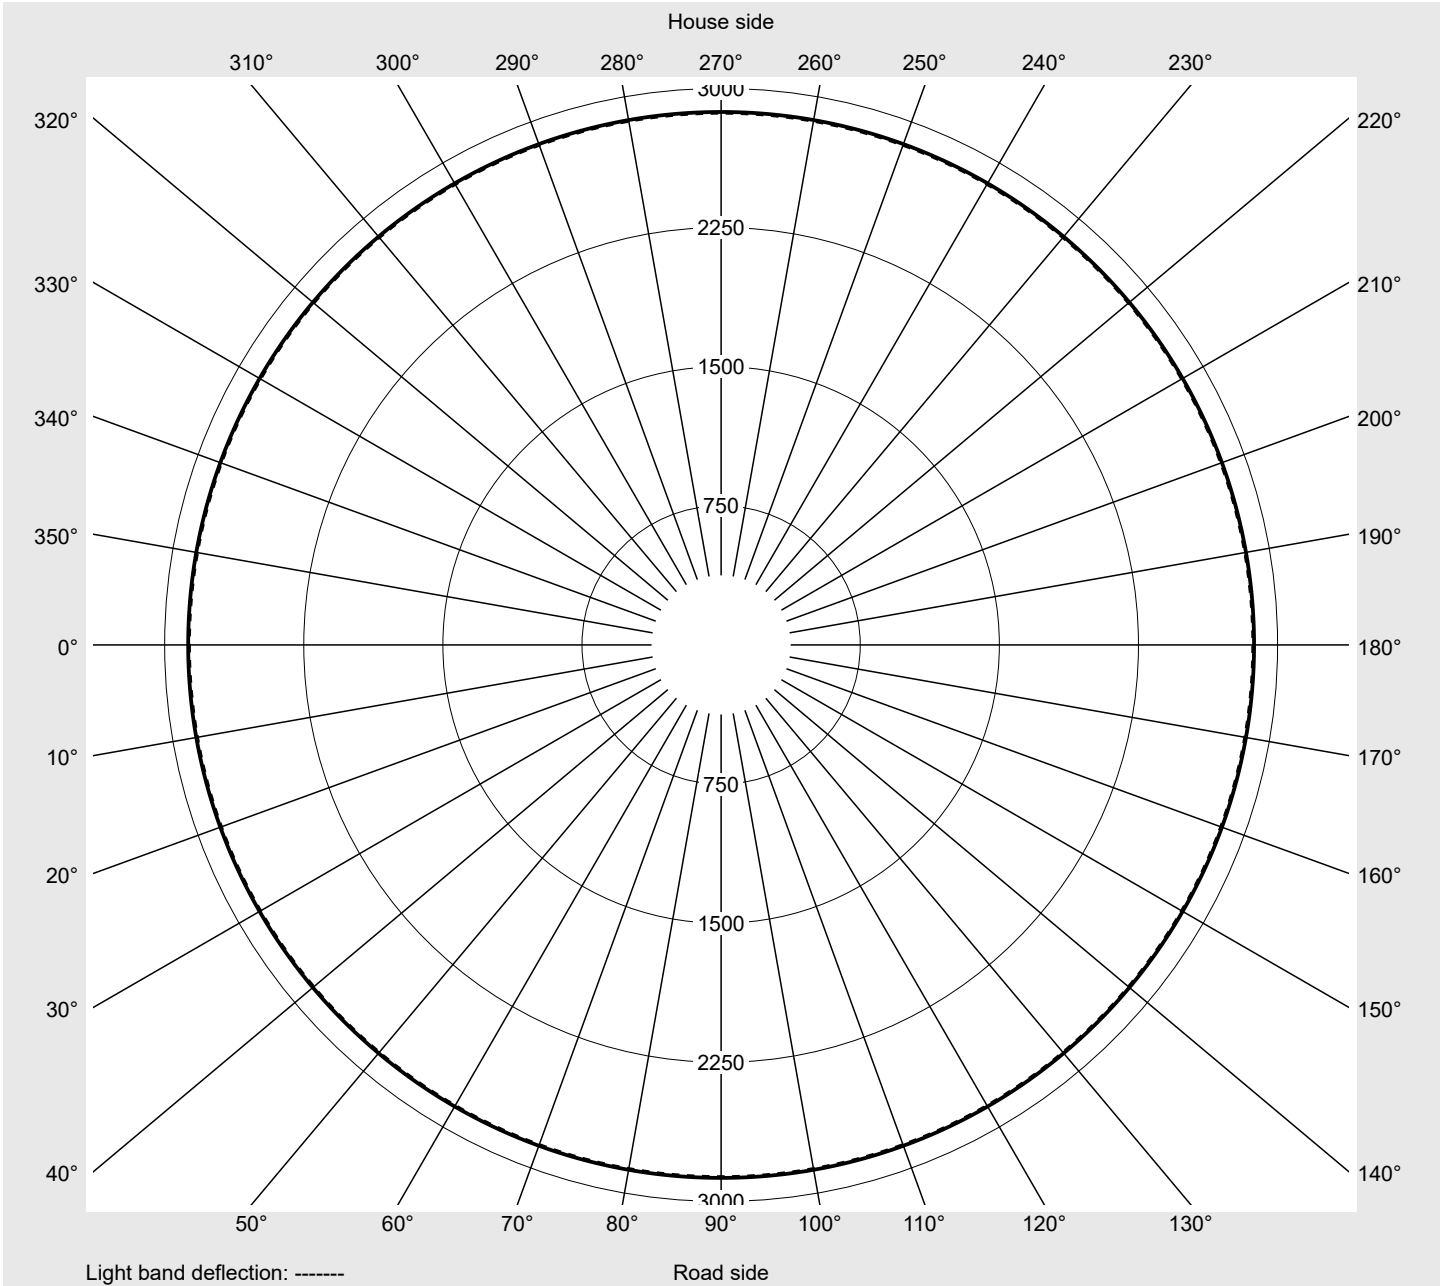

Photometric test report

Family Floodlight FL21 mini	Order number: 5XA7772B2B1A EAN: 4058352653951	LP number 59238_55
	Version mounting bracket Optic symmetric distribution RS12 Cover toughened safety glass Lamps LED 3000 K CRI ≥ 70 Controlgear ECG SITECO iQ Rated values Net luminous flux = 6300 lm Power consumption = 45.5 W Luminous efficacy = 138.5 lm/W	serial documentation 26.08.2022

Luminous intensity in cd/klm C180-0 **Imax: 2873 cd/klm**

Luminaire output ratios

Eta	100.0%
Eta 0° - 90°	100.0%
Eta 90° - 180°	0.0%

Luminous intensity class acc. to EN13201-2

Class:	G6
Imax 70°	36.4
Imax 80°	9.1
Imax 90°	0.0
Imax >90°	0.0
Imax >95°	0.0

Measurement conditions

DIN EN 13032 and DIN 5032

Photometric test report

Family
Floodlight FL21 mini

Order number: 5XA7772B2B1A
EAN: 4058352653951

LP number
59238_55

Envelope curve in cd/klm KMK 2.5° KMK 0°

C-planes	0°	Phi-zone	Total Phi-zone
γ	Luminous intensity in cd/klm	Luminous flux in lm/klm	
0,0°	2868.8	4.3	4.3
2,5°	2873.2	34.4	38.6
5,0°	2722.5	65.0	103.7
7,5°	2292.0	82.0	185.7
10,0°	1852.6	88.2	273.9
12,5°	1427.9	84.7	358.6
15,0°	1018.5	72.3	430.9
17,5°	552.2	45.5	476.4
20,0°	453.7	42.5	518.9
22,5°	454.7	47.7	566.6
25,0°	454.2	52.6	619.2
27,5°	400.1	50.6	669.9
30,0°	317.0	43.5	713.3
32,5°	178.5	26.3	739.6
35,0°	121.9	19.2	758.8
37,5°	96.3	16.1	774.9
40,0°	86.4	15.2	790.1
42,5°	78.8	14.6	804.7
45,0°	75.0	14.5	819.2
47,5°	74.2	15.0	834.2
50,0°	76.8	16.1	850.4
52,5°	82.1	17.9	868.2
55,0°	87.5	19.7	887.9
57,5°	89.5	20.7	908.6
60,0°	83.0	19.7	928.3
62,5°	67.2	16.3	944.6
65,0°	57.1	14.2	958.8
67,5°	43.9	11.1	969.9
70,0°	36.4	9.4	979.3
72,5°	27.1	7.1	986.4
75,0°	21.2	5.6	992.0
77,5°	13.7	3.7	995.6
80,0°	9.1	2.5	998.1
82,5°	4.7	1.3	999.4
85,0°	1.8	0.5	999.9
87,5°	0.5	0.1	1000.0
90,0°	0.0	0.0	1000.0