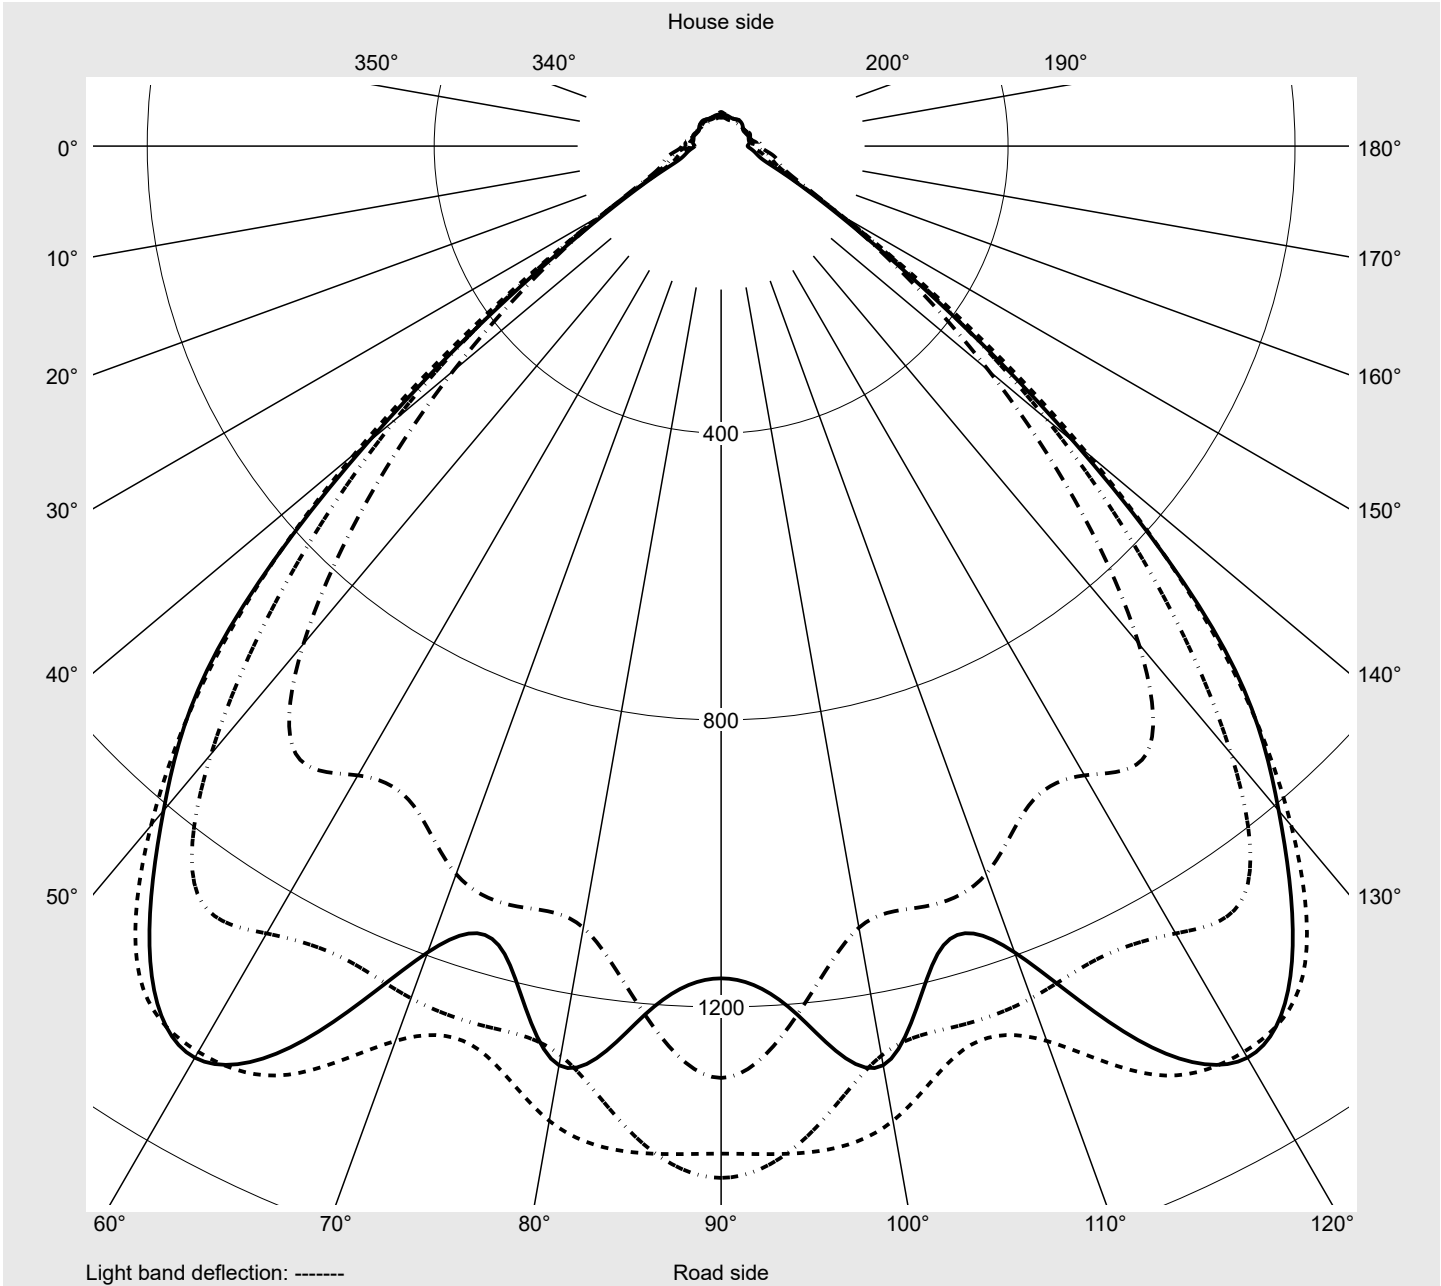

Photometric test report

Family Floodlight FL21 mini	Order number: 5XA7772B2F1A EAN: 4058352654156	LP number 59367_40
	Version mounting bracket Optic asymmetric distribution PL33T Cover toughened safety glass Lamps LED 3000 K CRI ≥ 70 Controlgear ECG SITECO iQ Rated values Net luminous flux = 6170 lm Power consumption = 45.5 W Luminous efficacy = 135.6 lm/W	serial documentation 21.12.2022

Luminous intensity in cd/klm C180-0 C240-60 C245-65 C270-90 **Imax: 1467 cd/klm**

Luminaire output ratios

Eta	100.0%
Eta 0° - 90°	100.0%
Eta 90° - 180°	0.0%

Luminous intensity class acc. to EN13201-2

Class:	G6
Imax 70°	277.8
Imax 80°	14.1
Imax 90°	0.0
Imax >90°	0.0
Imax >95°	0.0

Envelope curve in cd/klm **KMK 60°** **KMK 57.5°** **KMK 55°** **KMK 52.5°** **siteco**

Photometric test report

Family Floodlight FL21 mini	Order number: 5XA7772B2F1A EAN: 4058352654156	LP number 59367_40
Table of values for luminous intensities		Maximum luminous intensity