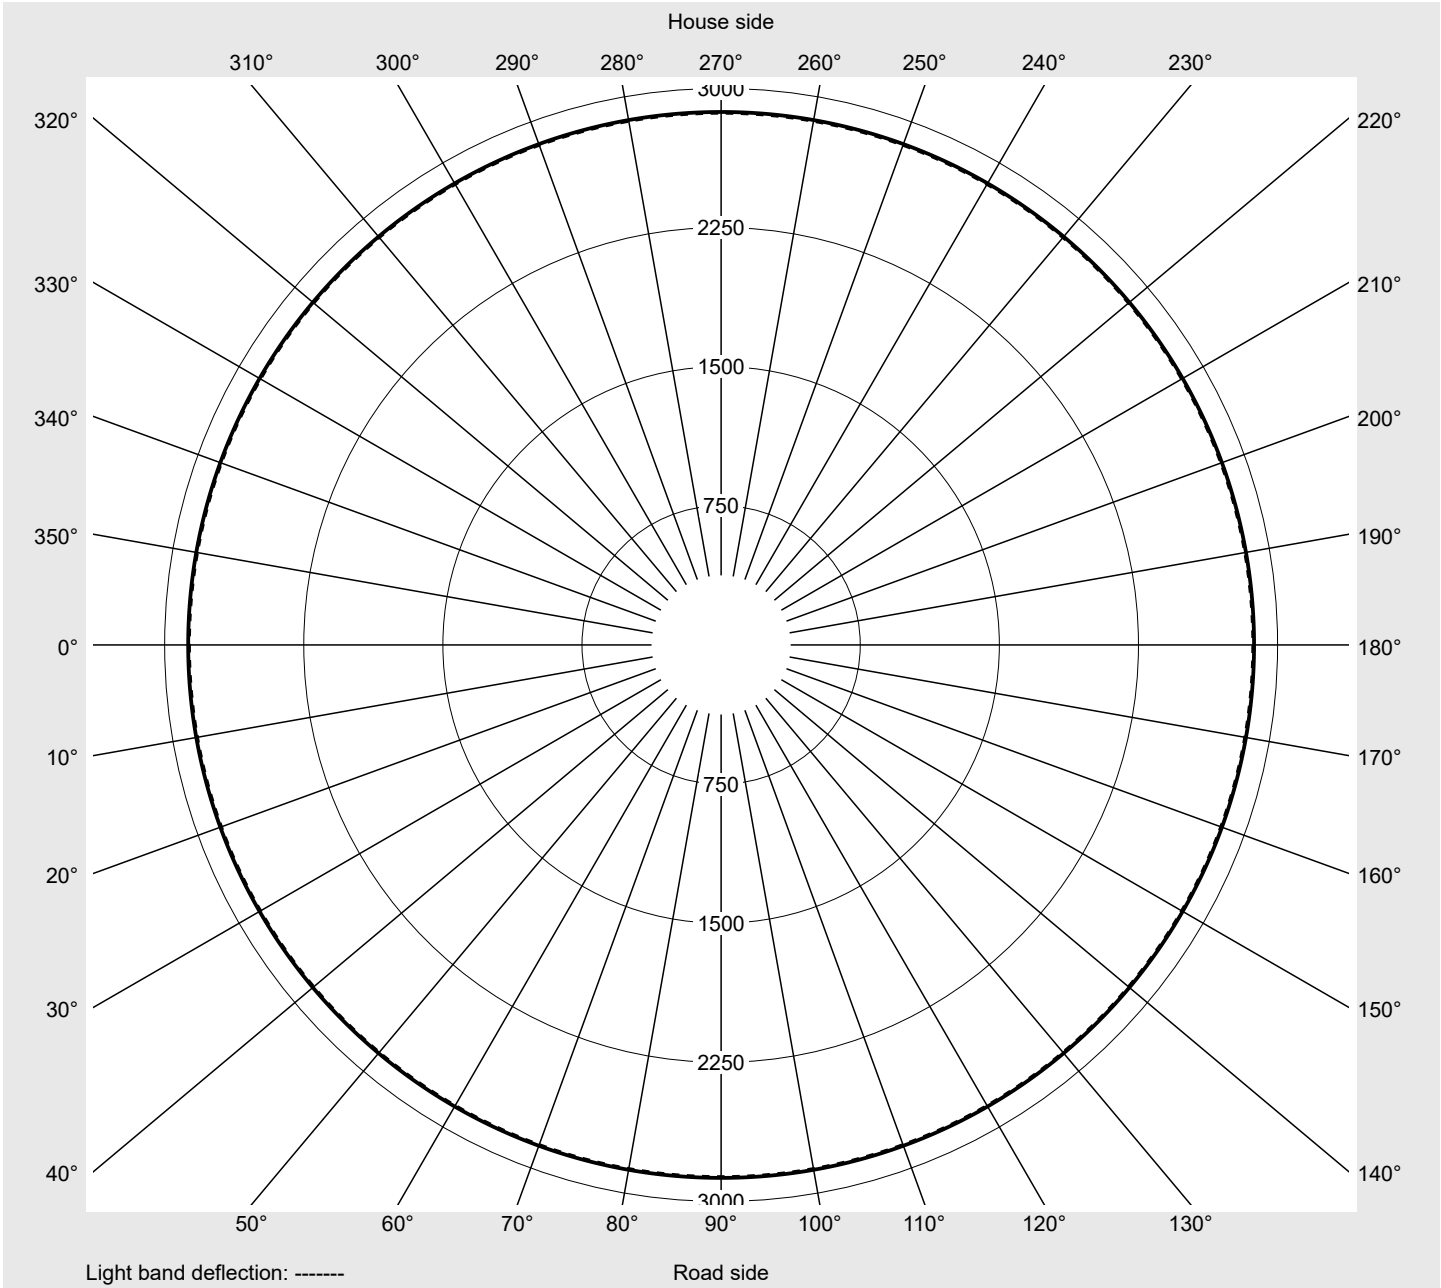

Photometric test report

Family Floodlight FL21 mini	Order number: 5XA7772B3B1A EAN: 4058352654231	LP number 59238_56
	Version mounting bracket Optic symmetric distribution RS12 Cover toughened safety glass Lamps LED 3000 K CRI ≥ 80 Controlgear ECG SITECO iQ Rated values Net luminous flux = 5430 lm Power consumption = 45.5 W Luminous efficacy = 119.3 lm/W	serial documentation 26.08.2022

Luminous intensity in cd/klm C180-0 **Imax: 2873 cd/klm**

Luminaire output ratios

Eta	100.0%
Eta 0° - 90°	100.0%
Eta 90° - 180°	0.0%

Luminous intensity class acc. to EN13201-2

Class:	G6
Imax 70°	36.4
Imax 80°	9.1
Imax 90°	0.0
Imax >90°	0.0
Imax >95°	0.0

Measurement conditions

DIN EN 13032 and DIN 5032

Photometric test report

Family Floodlight FL21 mini	Order number: 5XA7772B3B1A EAN: 4058352654231	LP number 59238_56
---------------------------------------	--	------------------------------

Envelope curve in cd/klm KMK 2.5° KMK 0° siteco

Photometric test report

Family Floodlight FL21 mini	Order number: 5XA7772B3B1A EAN: 4058352654231	LP number 59238_56
---------------------------------------	--	------------------------------