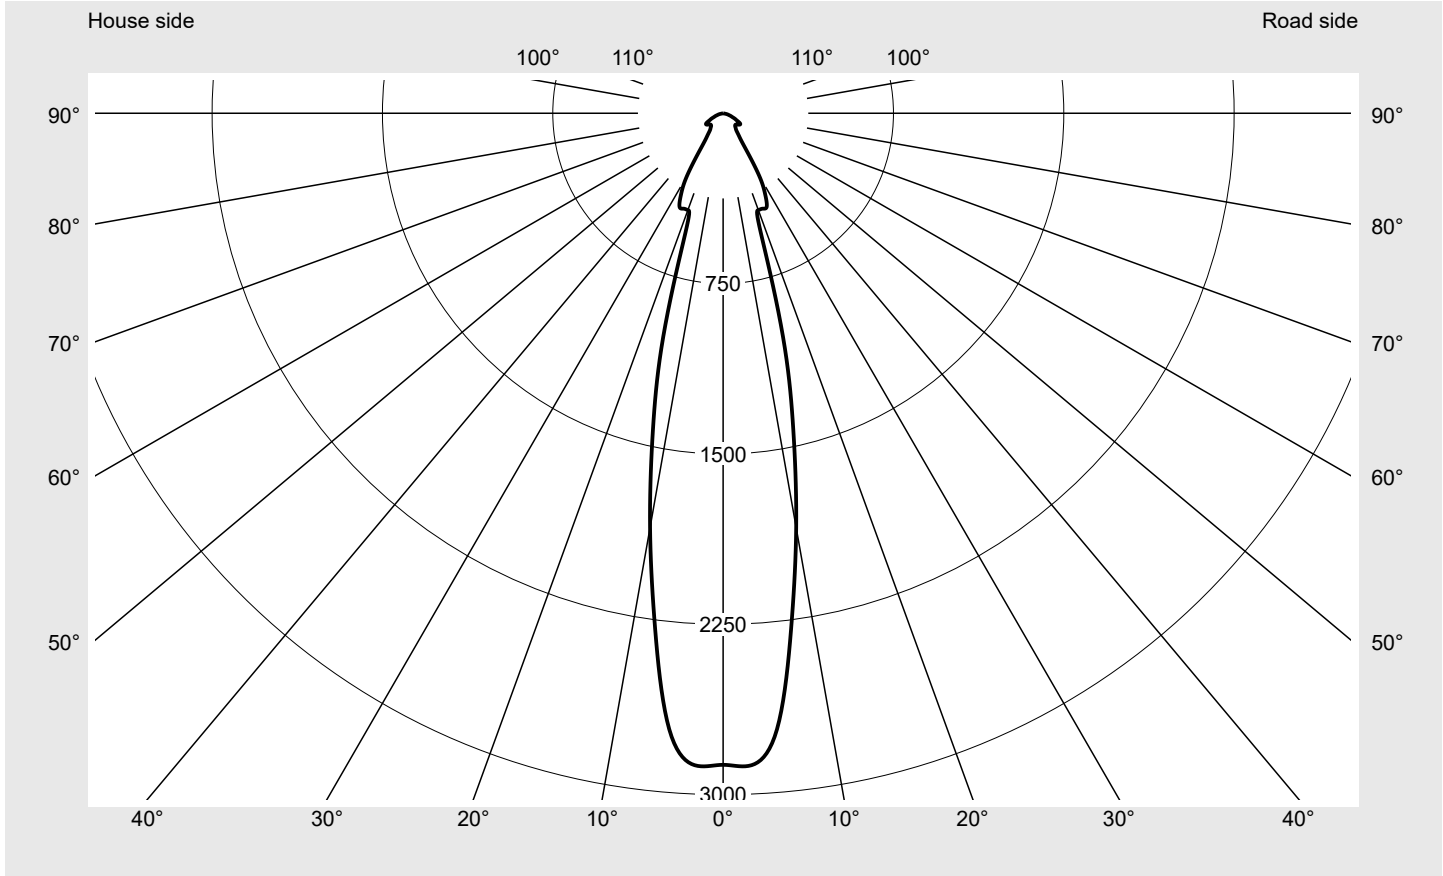

Photometric test report

Family Floodlight FL21 mini	Order number: 5XA7772B3B1A EAN: 4058352654231	LP number 59238_56
	Version mounting bracket Optic symmetric distribution RS12 Cover toughened safety glass Lamps LED 3000 K CRI ≥ 80 Controlgear ECG SITECO iQ Rated values Net luminous flux = 5430 lm Power consumption = 45.5 W Luminous efficacy = 119.3 lm/W	serial documentation 26.08.2022

Luminous intensity in cd/klm C180-0 **Imax: 2873 cd/klm**

Luminaire output ratios

Eta	100.0%
Eta 0° - 90°	100.0%
Eta 90° - 180°	0.0%

Luminous intensity class acc. to EN13201-2

Class:	G6
Imax 70°	36.4
Imax 80°	9.1
Imax 90°	0.0
Imax >90°	0.0
Imax >95°	0.0

Envelope curve in cd/klm KMK 2.5° KMK 0° siteco

Photometric test report

Family Floodlight FL21 mini	Order number: 5XA7772B3B1A EAN: 4058352654231	LP number 59238_56
---------------------------------------	--	------------------------------