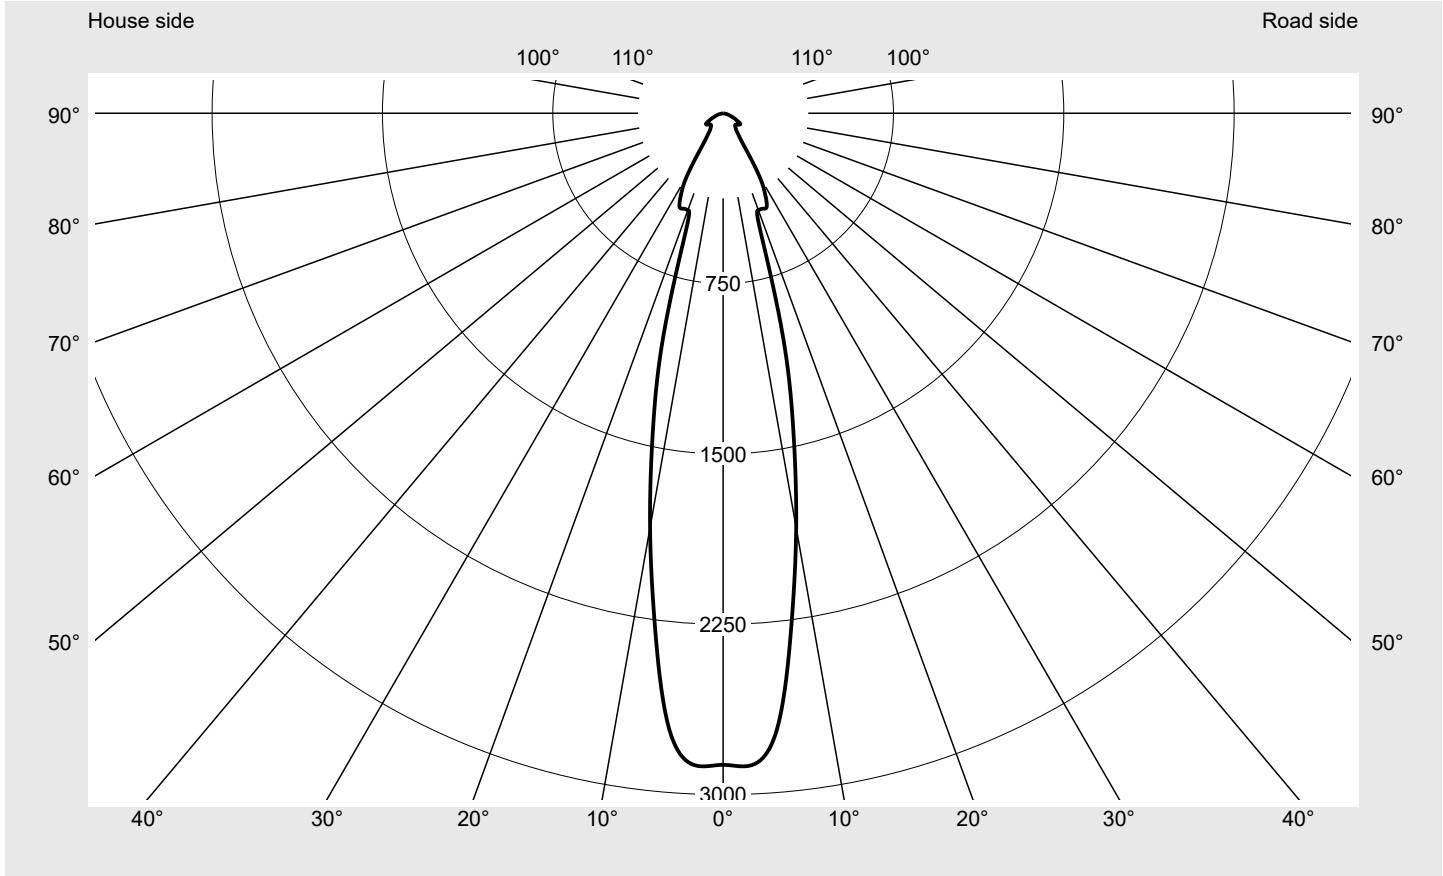

Photometric test report

Family Floodlight FL21 mini	Order number: 5XA7772B4B1A EAN: 4058352654408	LP number 59238_57
	Version mounting bracket Optic symmetric distribution RS12 Cover toughened safety glass Lamps LED 4000 K CRI ≥ 70 Controlgear ECG SITECO iQ Rated values Net luminous flux = 6560 lm Power consumption = 45.5 W Luminous efficacy = 144.2 lm/W	serial documentation 26.08.2022

Luminous intensity in cd/klm C180-0 **Imax: 2873 cd/klm**

Luminaire output ratios

Eta	100.0%
Eta 0° - 90°	100.0%
Eta 90° - 180°	0.0%

Luminous intensity class acc. to EN13201-2

Class:	G6
Imax 70°	36.4
Imax 80°	9.1
Imax 90°	0.0
Imax >90°	0.0
Imax >95°	0.0

Envelope curve in cd/klm KMK 2.5° KMK 0° siteco

Photometric test report

Family Floodlight FL21 mini	Order number: 5XA7772B4B1A EAN: 4058352654408	LP number 59238_57
---------------------------------------	--	------------------------------