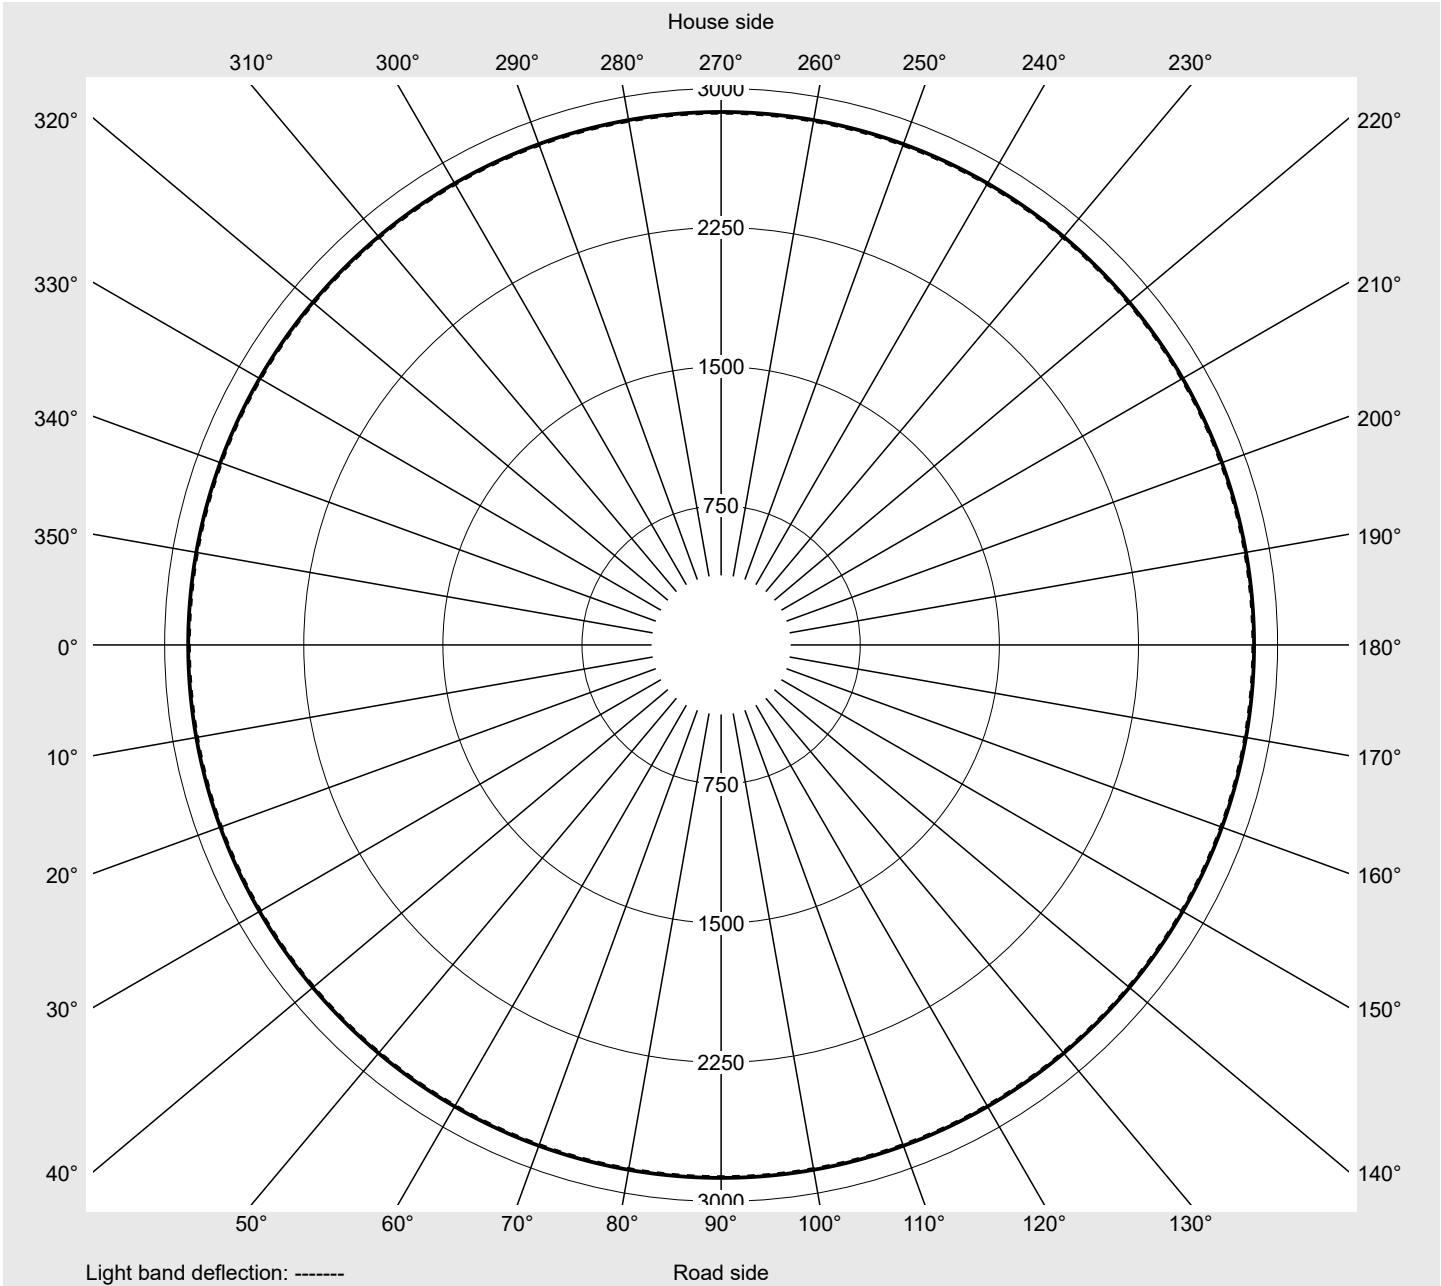

Photometric test report

Family Floodlight FL21 mini	Order number: 5XA7772B4B1A EAN: 4058352654408	LP number 59238_57
	Version mounting bracket Optic symmetric distribution RS12 Cover toughened safety glass Lamps LED 4000 K CRI ≥ 70 Controlgear ECG SITECO iQ Rated values Net luminous flux = 6560 lm Power consumption = 45.5 W Luminous efficacy = 144.2 lm/W	serial documentation 26.08.2022

Luminous intensity in cd/klm C180-0 **Imax: 2873 cd/klm**

Luminaire output ratios

Eta	100.0%
Eta 0° - 90°	100.0%
Eta 90° - 180°	0.0%

Luminous intensity class acc. to EN13201-2

Class:	G6
Imax 70°	36.4
Imax 80°	9.1
Imax 90°	0.0
Imax >90°	0.0
Imax >95°	0.0

Envelope curve in cd/klm KMK 2.5° KMK 0° siteco

Photometric test report

Family Floodlight FL21 mini	Order number: 5XA7772B4B1A EAN: 4058352654408	LP number 59238_57
---------------------------------------	--	------------------------------

sitEco

Table of values for luminous intensities	Maximum luminous intensity
---	-----------------------------------

C-planes	0°	Phi-zone	Total Phi-zone
γ	Luminous intensity in cd/klm	Luminous flux in lm/klm	
0,0°	2868.8	4.3	4.3
2,5°	2873.2	34.4	38.6
5,0°	2722.5	65.0	103.7
7,5°	2292.0	82.0	185.7
10,0°	1852.6	88.2	273.9
12,5°	1427.9	84.7	358.6
15,0°	1018.5	72.3	430.9
17,5°	552.2	45.5	476.4
20,0°	453.7	42.5	518.9
22,5°	454.7	47.7	566.6
25,0°	454.2	52.6	619.2
27,5°	400.1	50.6	669.9
30,0°	317.0	43.5	713.3
32,5°	178.5	26.3	739.6
35,0°	121.9	19.2	758.8
37,5°	96.3	16.1	774.9
40,0°	86.4	15.2	790.1
42,5°	78.8	14.6	804.7
45,0°	75.0	14.5	819.2
47,5°	74.2	15.0	834.2
50,0°	76.8	16.1	850.4
52,5°	82.1	17.9	868.2
55,0°	87.5	19.7	887.9
57,5°	89.5	20.7	908.6
60,0°	83.0	19.7	928.3
62,5°	67.2	16.3	944.6
65,0°	57.1	14.2	958.8
67,5°	43.9	11.1	969.9
70,0°	36.4	9.4	979.3
72,5°	27.1	7.1	986.4
75,0°	21.2	5.6	992.0
77,5°	13.7	3.7	995.6
80,0°	9.1	2.5	998.1
82,5°	4.7	1.3	999.4
85,0°	1.8	0.5	999.9
87,5°	0.5	0.1	1000.0
90,0°	0.0	0.0	1000.0