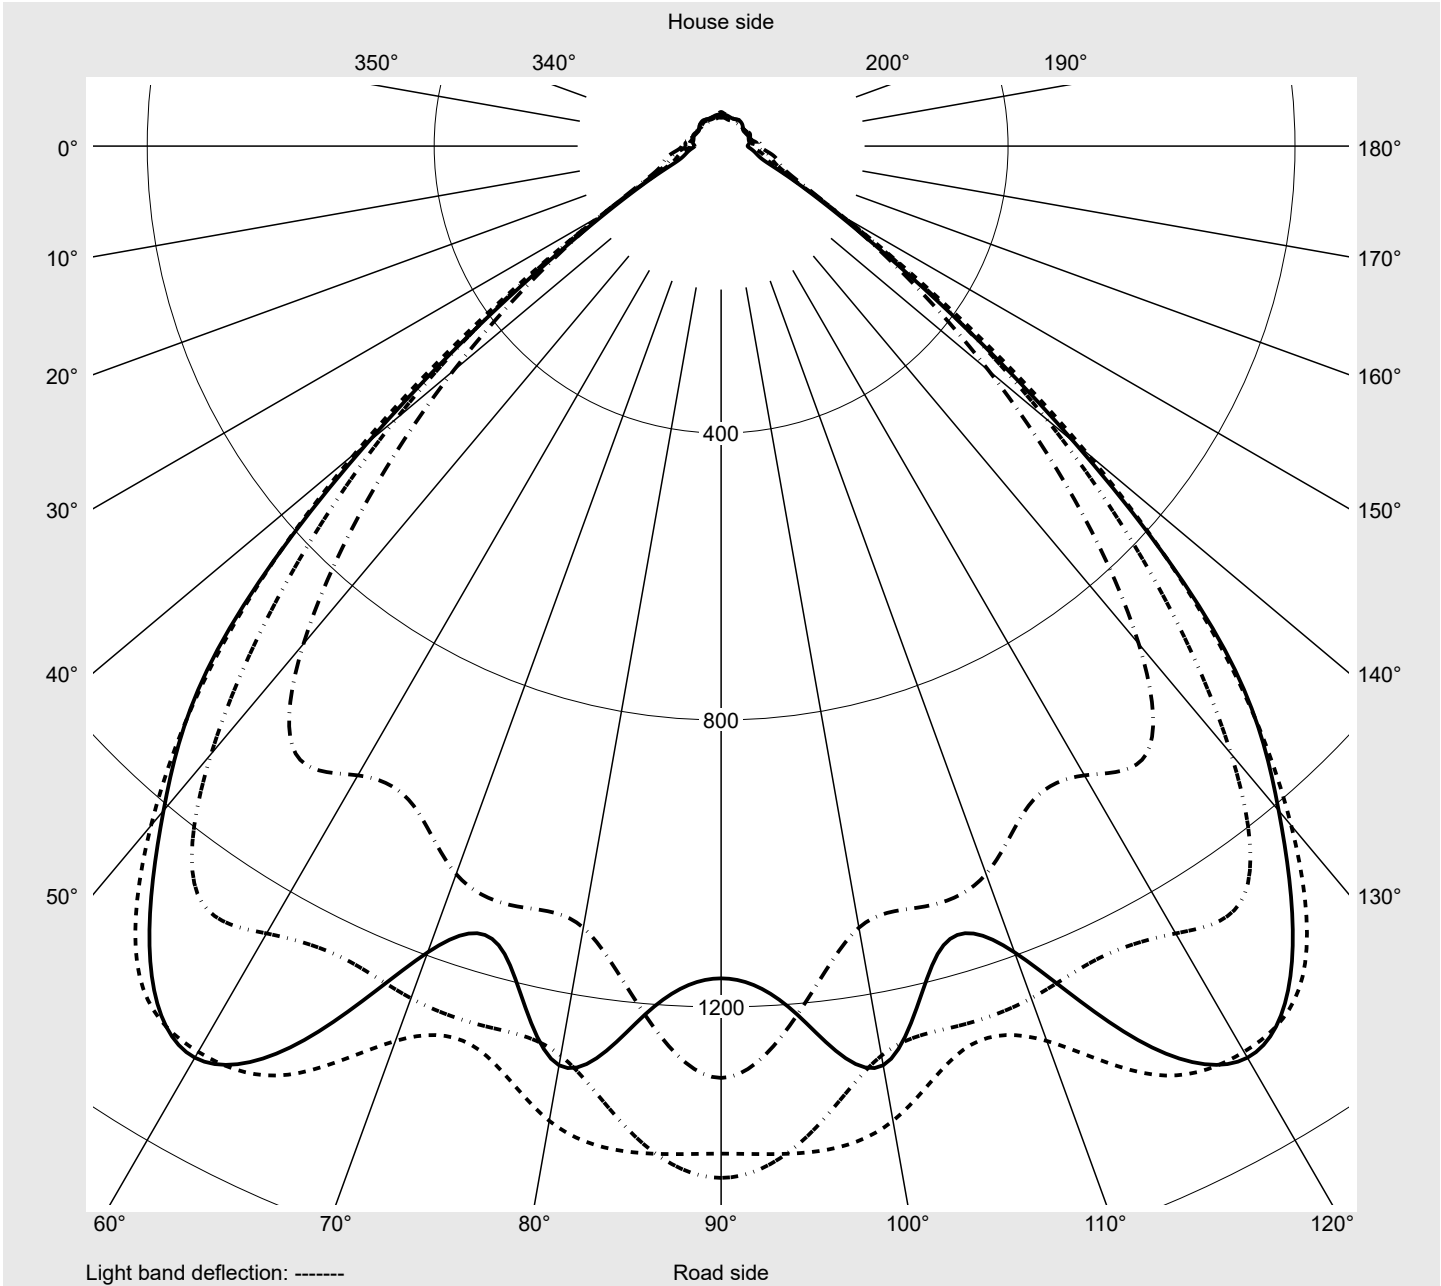

Photometric test report

Family Floodlight FL21 mini	Order number: 5XA7772B4F2A EAN: 4058352654620	LP number 59367_45
	Version design bracket Optic asymmetric distribution PL33T Cover toughened safety glass Lamps LED 4000 K CRI ≥ 70 Controlgear ECG SITECO iQ Rated values Net luminous flux = 6420 lm Power consumption = 45.5 W Luminous efficacy = 141.1 lm/W	serial documentation 21.12.2022
		

Luminous intensity in cd/klm C180-0 C240-60 C245-65 C270-90 **Imax: 1467 cd/klm**

Luminaire output ratios

Eta	100.0%
Eta 0° - 90°	100.0%
Eta 90° - 180°	0.0%

Luminous intensity class acc. to EN13201-2

Class:	G6
Imax 70°	277.8
Imax 80°	14.1
Imax 90°	0.0
Imax >90°	0.0
Imax >95°	0.0

Measurement conditions

DIN EN 13032 and DIN 5032

Photometric test report

Family Floodlight FL21 mini	Order number: 5XA7772B4F2A EAN: 4058352654620	LP number 59367_45
---------------------------------------	--	------------------------------

Envelope curve in cd/klm **KMK 60°** **KMK 57.5°** **KMK 55°** **KMK 52.5°** **siteco**

Photometric test report

Family Floodlight FL21 mini	Order number: 5XA7772B4F2A EAN: 4058352654620	LP number 59367_45
Table of values for luminous intensities		Maximum luminous intensity
		siteco