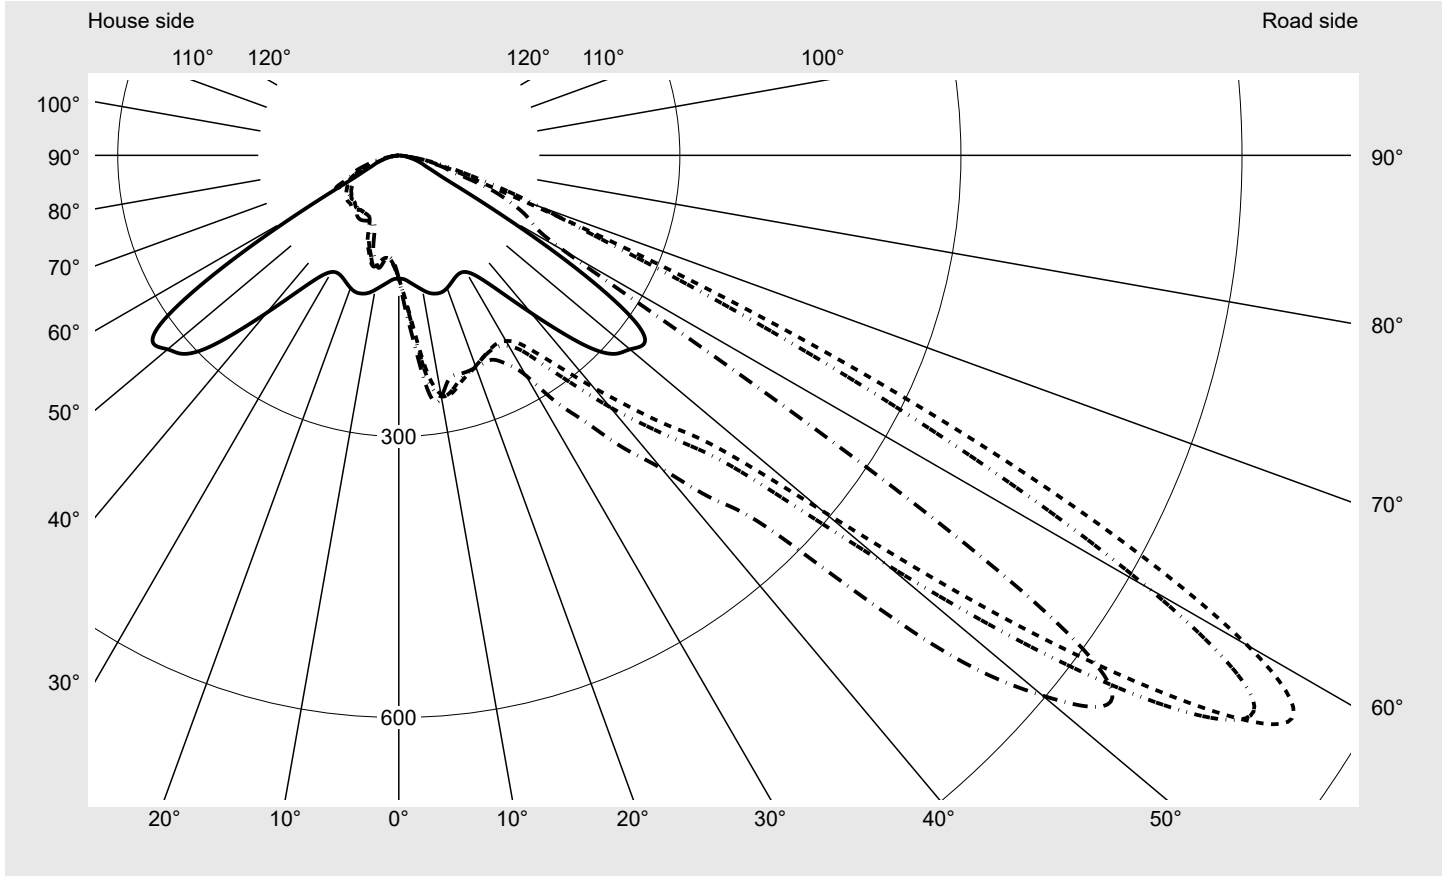

Photometric test report

Family Floodlight FL21 mini	Order number: 5XA7772C1E1A EAN: 4058352654859	LP number 59252_141
	Version mounting bracket Optic asymmetric distribution PL64 Cover toughened safety glass Lamps LED 2200 K CRI ≥ 70 Controlgear ECG SITECO iQ Rated values Net luminous flux = 9770 lm Power consumption = 87.2 W Luminous efficacy = 112 lm/W	serial documentation 26.08.2022

Luminous intensity in cd/klm C180-0 C230-50 C235-55 C270-90 **Imax: 1125 cd/klm**

Luminaire output ratios

Eta	100.0%
Eta 0° - 90°	100.0%
Eta 90° - 180°	0.0%

Luminous intensity class acc. to EN13201-2

Class:	G6
Imax 70°	159.0
Imax 80°	26.3
Imax 90°	0.0
Imax >90°	0.0
Imax >95°	0.0

Envelope curve in cd/klm **KMK 57.5°** **KMK 55°** **KMK 52.5°** **KMK 50°** **siteco**

Photometric test report

Family Floodlight FL21 mini	Order number: 5XA7772C1E1A EAN: 4058352654859	LP number 59252_141
---------------------------------------	--	--------------------------------------