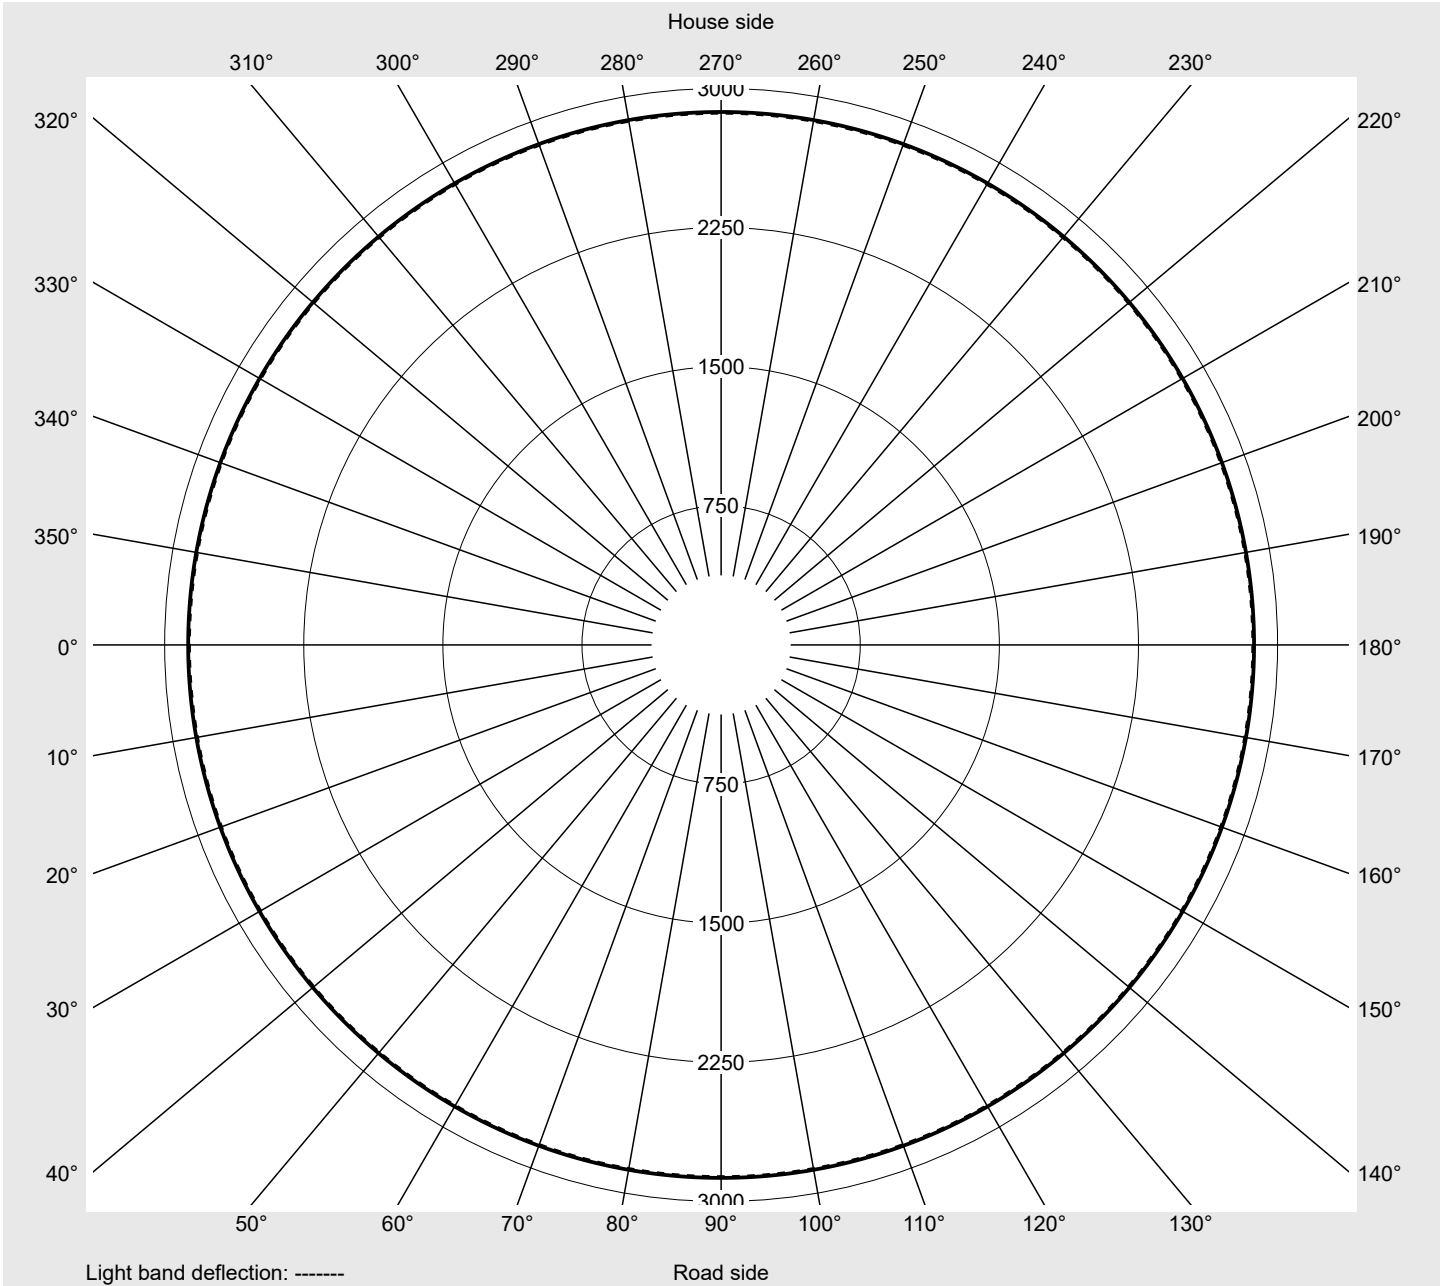

Photometric test report

Family Floodlight FL21 mini	Order number: 5XA7772D3B1A EAN: 4058352656211	LP number 59238_70
	Version mounting bracket Optic symmetric distribution RS12 Cover toughened safety glass Lamps LED 3000 K CRI ≥ 80 Controlgear ECG SITECO iQ Rated values Net luminous flux = 15500 lm Power consumption = 143.0 W Luminous efficacy = 108.4 lm/W	serial documentation 26.08.2022
		

Luminaire output ratios	
Eta	100.0%
Eta 0° - 90°	100.0%
Eta 90° - 180°	0.0%
Measurement conditions	
DIN EN 13032 and DIN 5032	

Luminous intensity class acc. to EN13201-2	
Class:	G6
Imax 70°	36.4
Imax 80°	9.1
Imax 90°	0.0
Imax >90°	0.0
Imax >95°	0.0

Photometric test report

Family
Floodlight FL21 mini

Order number: 5XA7772D3B1A
EAN: 4058352656211

LP number
59238_70

Envelope curve in cd/klm KMK 2.5° KMK 0°

Photometric test report

Family Floodlight FL21 mini	Order number: 5XA7772D3B1A EAN: 4058352656211	LP number 59238_70
---------------------------------------	--	------------------------------