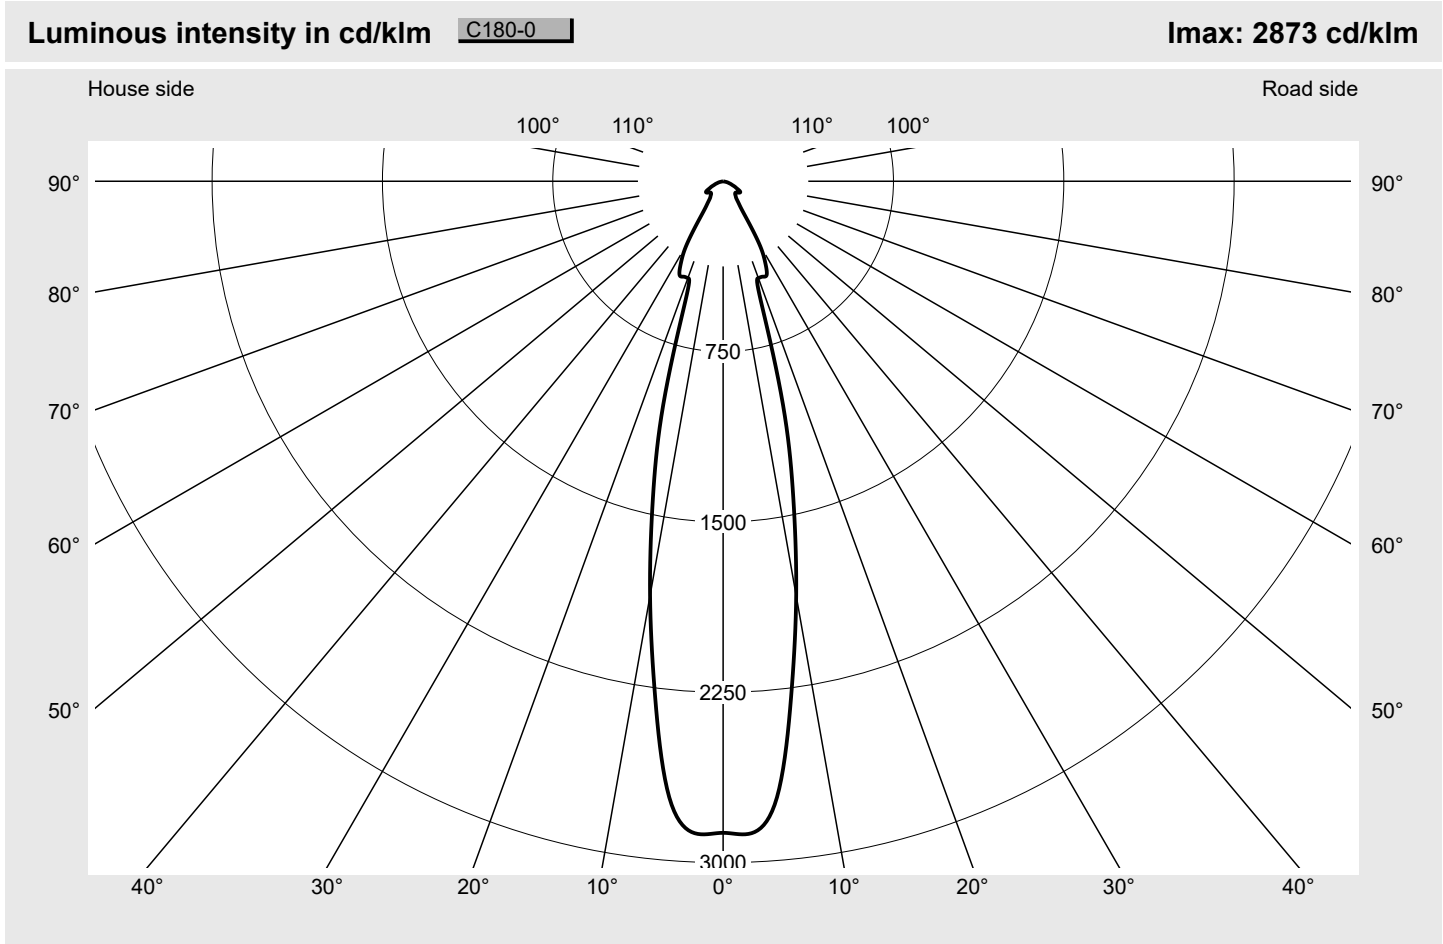

Photometric test report

Family Floodlight FL21 mini	Order number: 5XA7772D3B1A EAN: 4058352656211	LP number 59238_70
	Version mounting bracket Optic symmetric distribution RS12 Cover toughened safety glass Lamps LED 3000 K CRI ≥ 80 Controlgear ECG SITECO iQ Rated values Net luminous flux = 15500 lm Power consumption = 143.0 W Luminous efficacy = 108.4 lm/W	serial documentation 26.08.2022
		

Luminaire output ratios	
Eta	100.0%
Eta 0° - 90°	100.0%
Eta 90° - 180°	0.0%
Measurement conditions	
DIN EN 13032 and DIN 5032	

Luminous intensity class acc. to EN13201-2	
Class:	G6
Imax 70°	36.4
Imax 80°	9.1
Imax 90°	0.0
Imax >90°	0.0
Imax >95°	0.0

Photometric test report

Family
Floodlight FL21 mini

Order number: 5XA7772D3B1A
EAN: 4058352656211

LP number
59238_70

Envelope curve in cd/klm KMK 2.5° KMK 0°

Photometric test report

Family Floodlight FL21 mini	Order number: 5XA7772D3B1A EAN: 4058352656211	LP number 59238_70
---------------------------------------	--	------------------------------