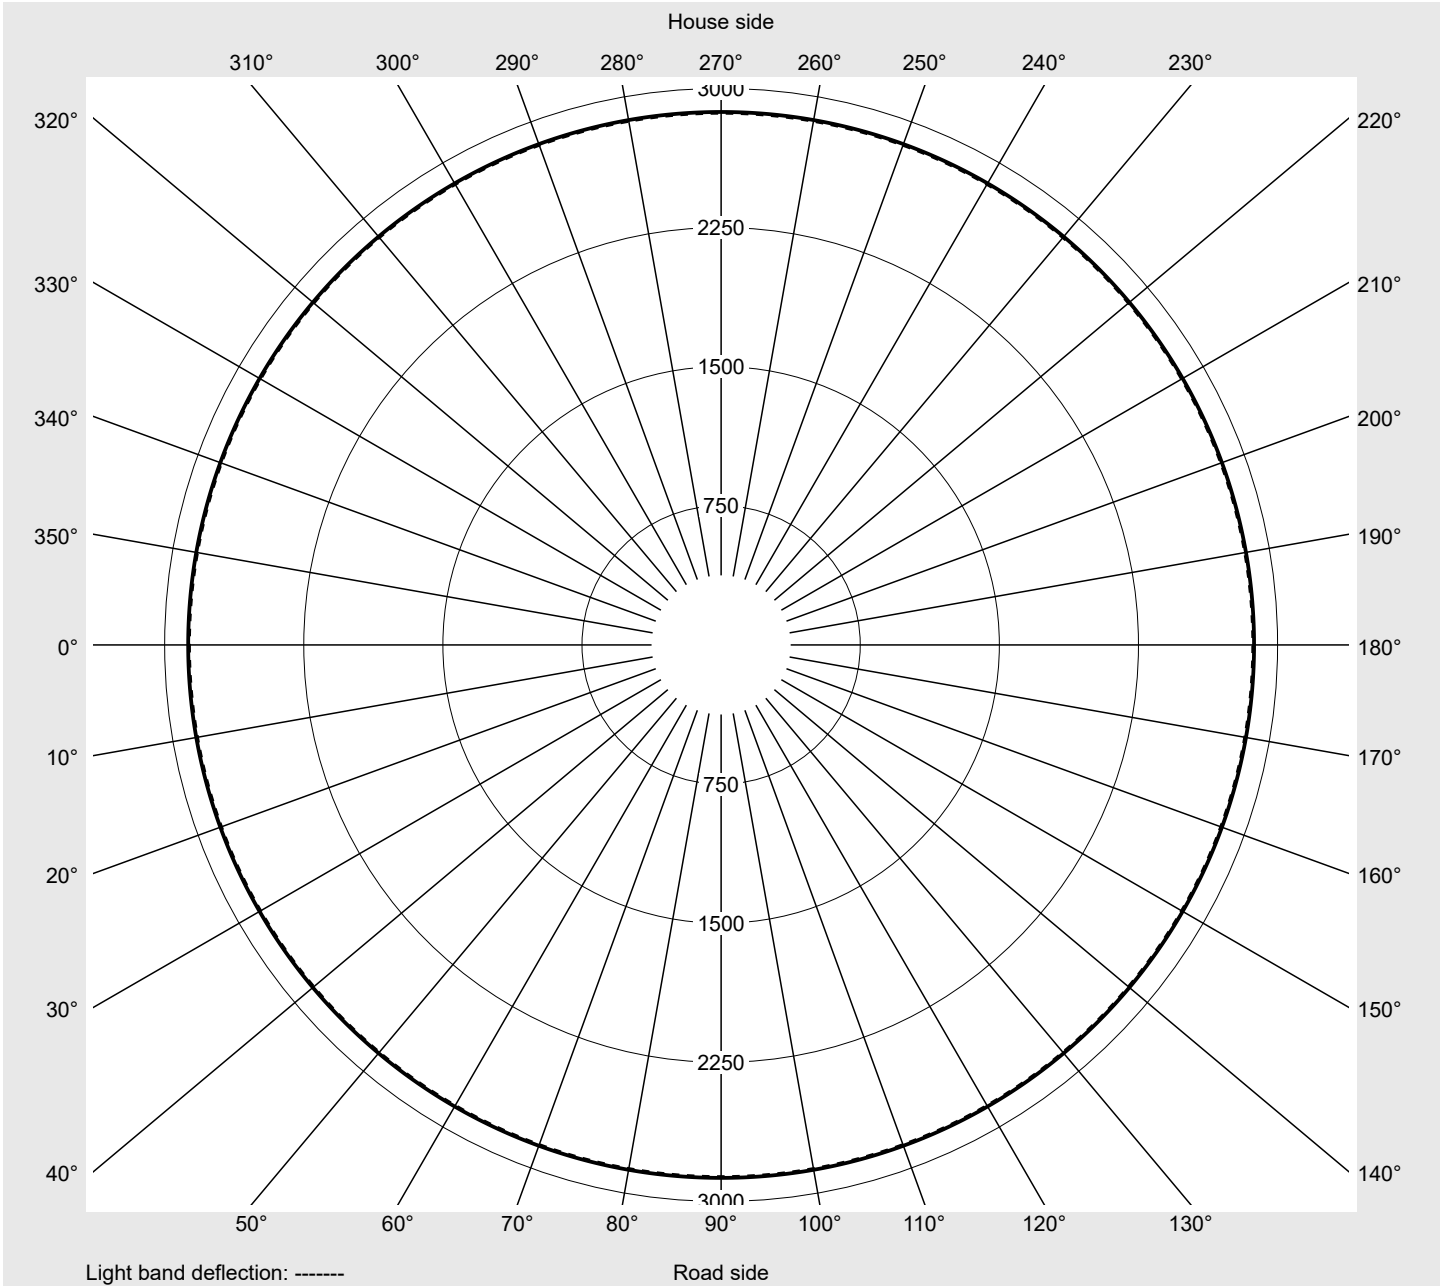

Photometric test report

Family
Floodlight FL21 mini

Order number: 5XA7772D4B1A
EAN: 4058352656365

LP number
59238_71

Version	mounting bracket
Optic	symmetric distribution RS12
Cover	toughened safety glass
Lamps	LED 4000 K CRI ≥ 70
Controlgear	ECG SITECO iQ
Rated values	Net luminous flux = 18810 lm Power consumption = 143.0 W Luminous efficacy = 131.5 lm/W

serial
documentation
26.08.2022

siteco

Luminous intensity in cd/klm

C180-0

Imax: 2873 cd/klm

Luminaire output ratios

Eta	100.0%
Eta 0° - 90°	100.0%
Eta 90° - 180°	0.0%

Luminous intensity class acc. to EN13201-2

Class:	G6
Imax 70°	36.4
Imax 80°	9.1
Imax 90°	0.0
Imax >90°	0.0
Imax >95°	0.0

Measurement conditions

DIN EN 13032 and DIN 5032

Photometric test report

Family
Floodlight FL21 mini

Order number: 5XA7772D4B1A
EAN: 4058352656365

LP number
59238_71

Envelope curve in cd/klm KMK 2.5° KMK 0°

Photometric test report

Family Floodlight FL21 mini	Order number: 5XA7772D4B1A EAN: 4058352656365	LP number 59238_71
---------------------------------------	--	------------------------------