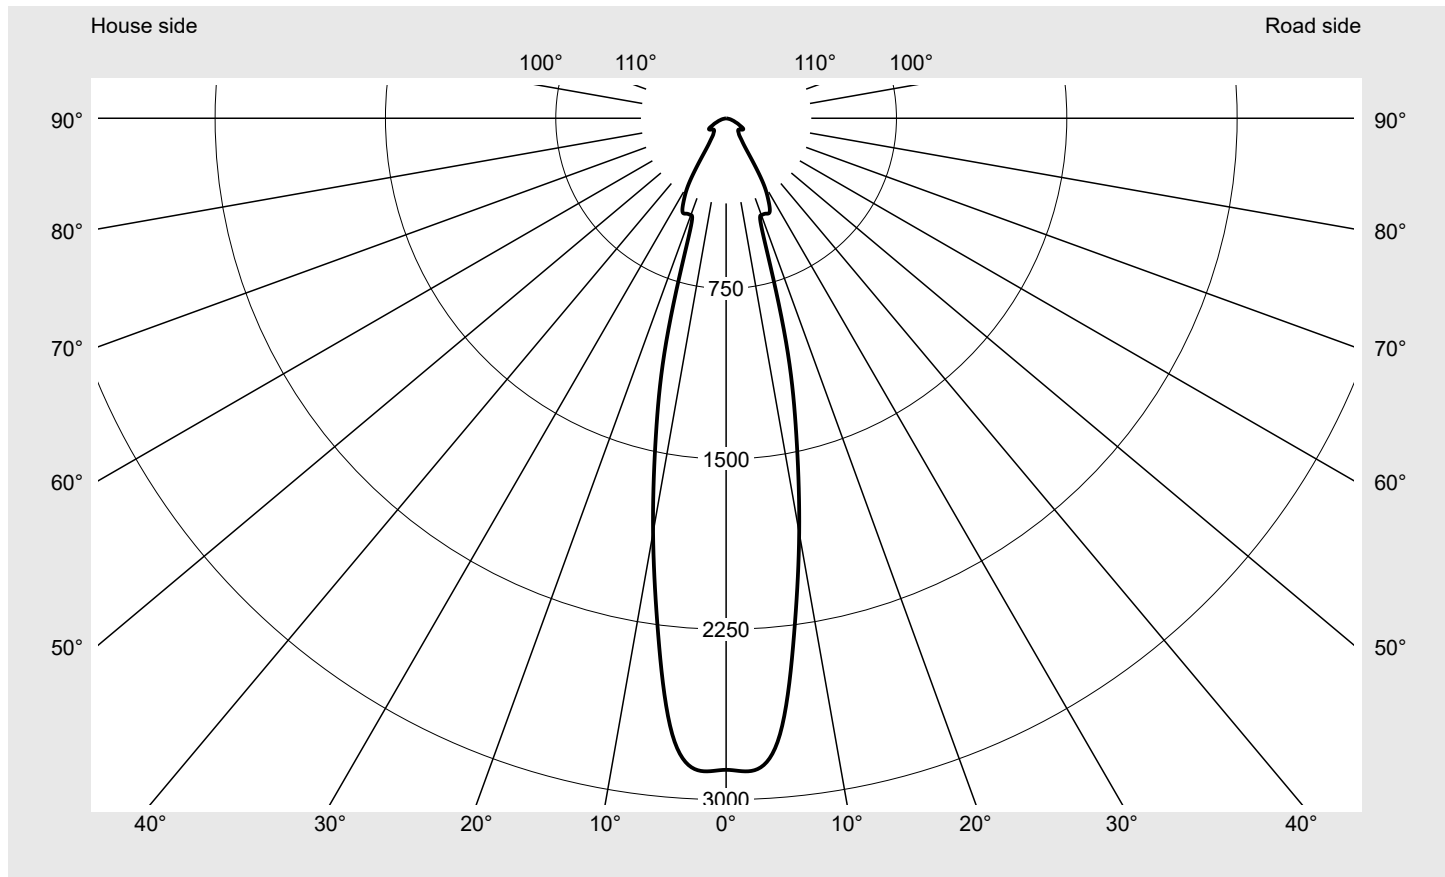

Photometric test report

Family
Floodlight FL21 mini

Order number: 5XA7772D4B1A
EAN: 4058352656365

LP number
59238_71

Version	mounting bracket
Optic	symmetric distribution RS12
Cover	toughened safety glass
Lamps	LED 4000 K CRI ≥ 70
Controlgear	ECG SITECO iQ
Rated values	Net luminous flux = 18810 lm Power consumption = 143.0 W Luminous efficacy = 131.5 lm/W

serial
documentation
26.08.2022

siteco

Luminous intensity in cd/klm

C180-0

Imax: 2873 cd/klm

Luminaire output ratios

Eta	100.0%
Eta 0° - 90°	100.0%
Eta 90° - 180°	0.0%

Luminous intensity class acc. to EN13201-2

Class:	G6
Imax 70°	36.4
Imax 80°	9.1
Imax 90°	0.0
Imax >90°	0.0
Imax >95°	0.0

Measurement conditions

DIN EN 13032 and DIN 5032

Photometric test report

Family
Floodlight FL21 mini

Order number: 5XA7772D4B1A
EAN: 4058352656365

LP number
59238_71

Envelope curve in cd/klm KMK 2.5° KMK 0°

Photometric test report

Family Floodlight FL21 mini	Order number: 5XA7772D4B1A EAN: 4058352656365	LP number 59238_71
---------------------------------------	--	------------------------------