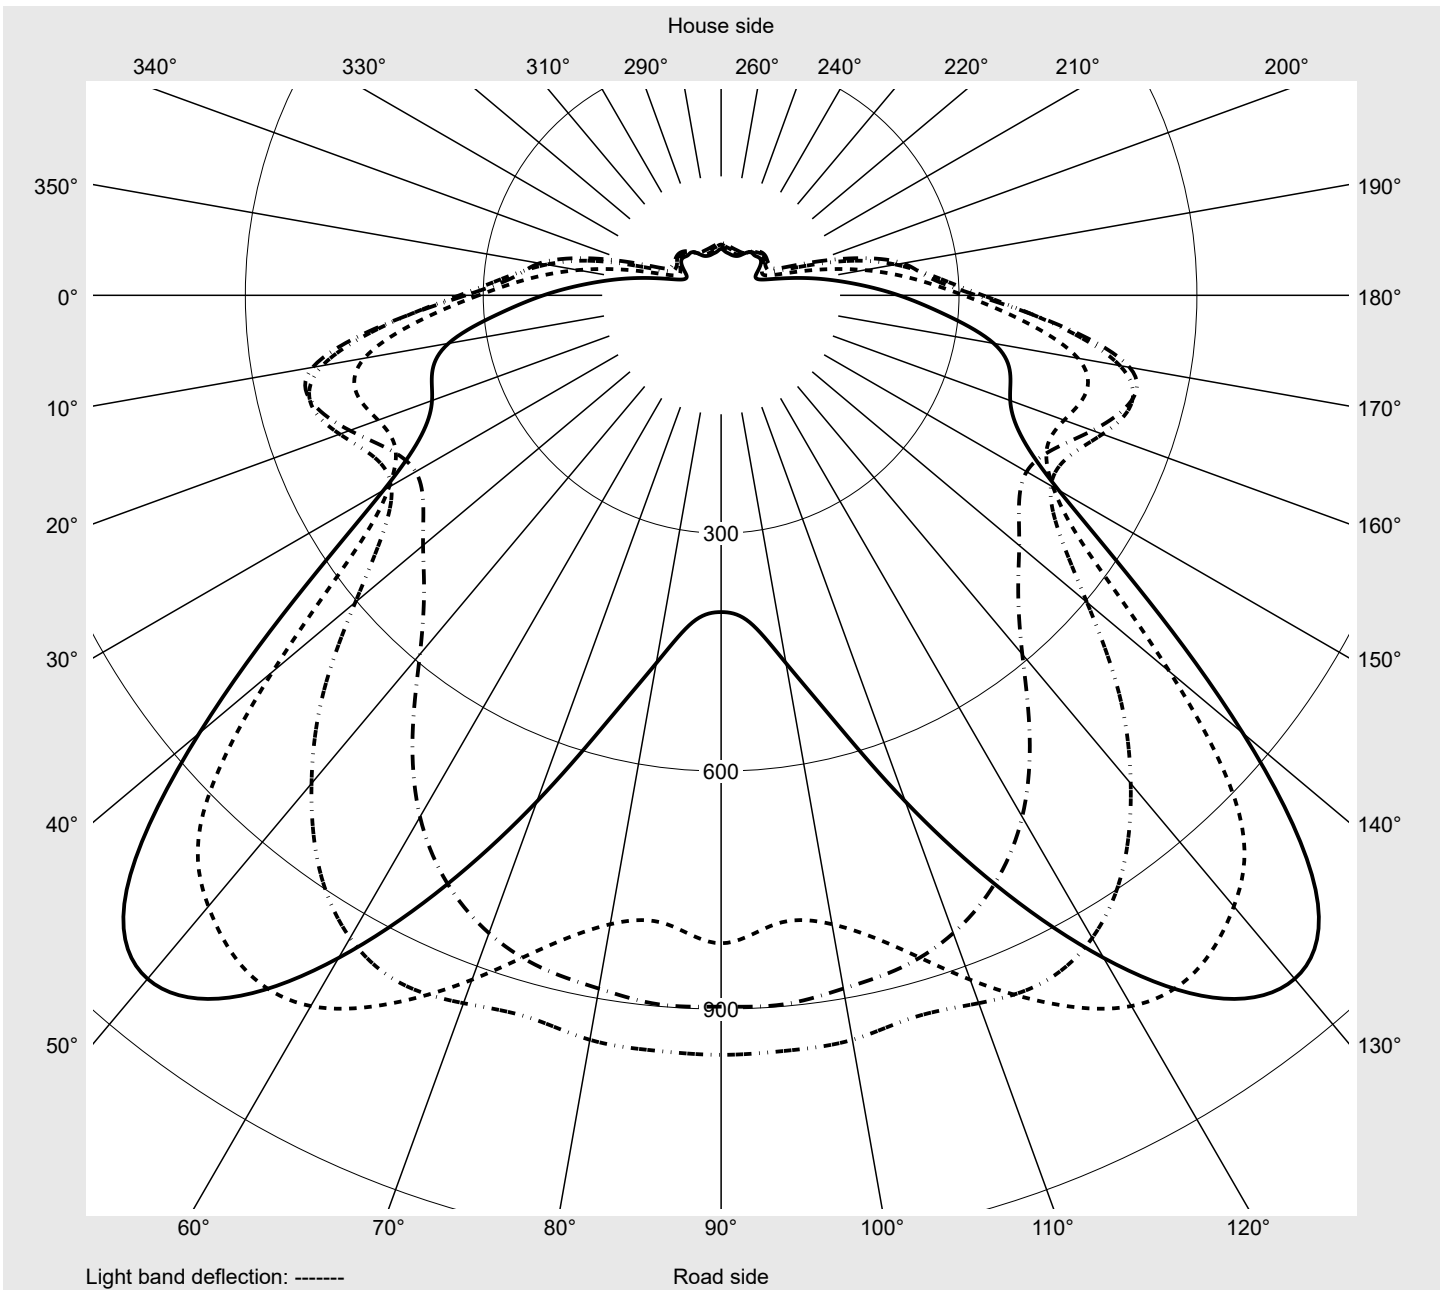

Measurement conditions

DIN EN 13032 and DIN 5032

Photometric test report

Family
Floodlight FL21 mini

Order number: 5XA7772D4E1A
EAN: 4058352656495

LP number
59252_161

Envelope curve in cd/klm **KMK 57.5°** **KMK 55°** **KMK 52.5°** **KMK 50°** **siteco**