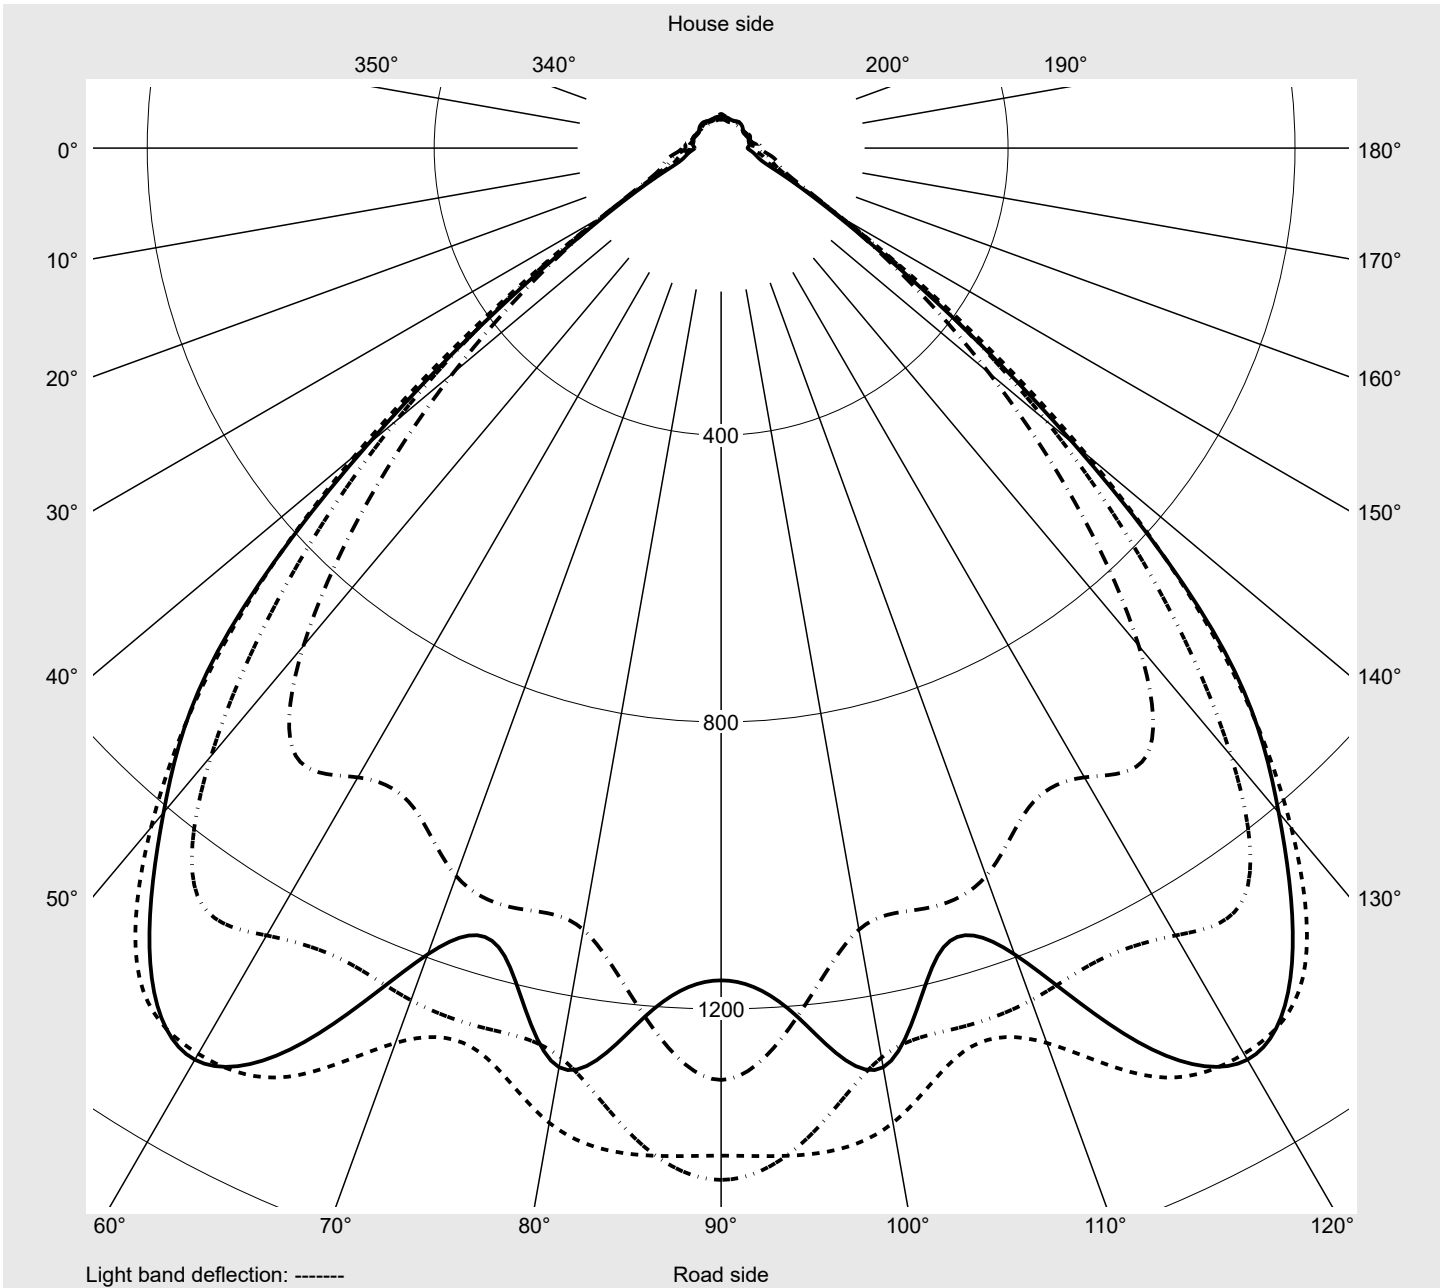

Photometric test report

Family Floodlight FL21 mini	Order number: 5XA7772D5F1A EAN: 4058352656716	LP number 59367_77
	Version mounting bracket Optic asymmetric distribution PL33T Cover toughened safety glass Lamps LED 4000 K CRI ≥ 80 Controlgear ECG SITECO iQ Rated values Net luminous flux = 16450 lm Power consumption = 143.0 W Luminous efficacy = 115 lm/W	serial documentation 21.12.2022

Luminous intensity in cd/klm C180-0 C240-60 C245-65 C270-90 **Imax: 1467 cd/klm**

Luminaire output ratios	
Eta	100.0%
Eta 0° - 90°	100.0%
Eta 90° - 180°	0.0%
Measurement conditions	
DIN EN 13032 and DIN 5032	

Luminous intensity class acc. to EN13201-2	
Class:	G6
Imax 70°	277.8
Imax 80°	14.1
Imax 90°	0.0
Imax >90°	0.0
Imax >95°	0.0

Photometric test report

Family Floodlight FL21 mini	Order number: 5XA7772D5F1A EAN: 4058352656716	LP number 59367_77
---------------------------------------	--	------------------------------

Envelope curve in cd/klm **KMK 60°** **KMK 57.5°** **KMK 55°** **KMK 52.5°** **siteco**

Photometric test report

Family Floodlight FL21 mini	Order number: 5XA7772D5F1A EAN: 4058352656716	LP number 59367_77
Table of values for luminous intensities		Maximum luminous intensity
		siteco