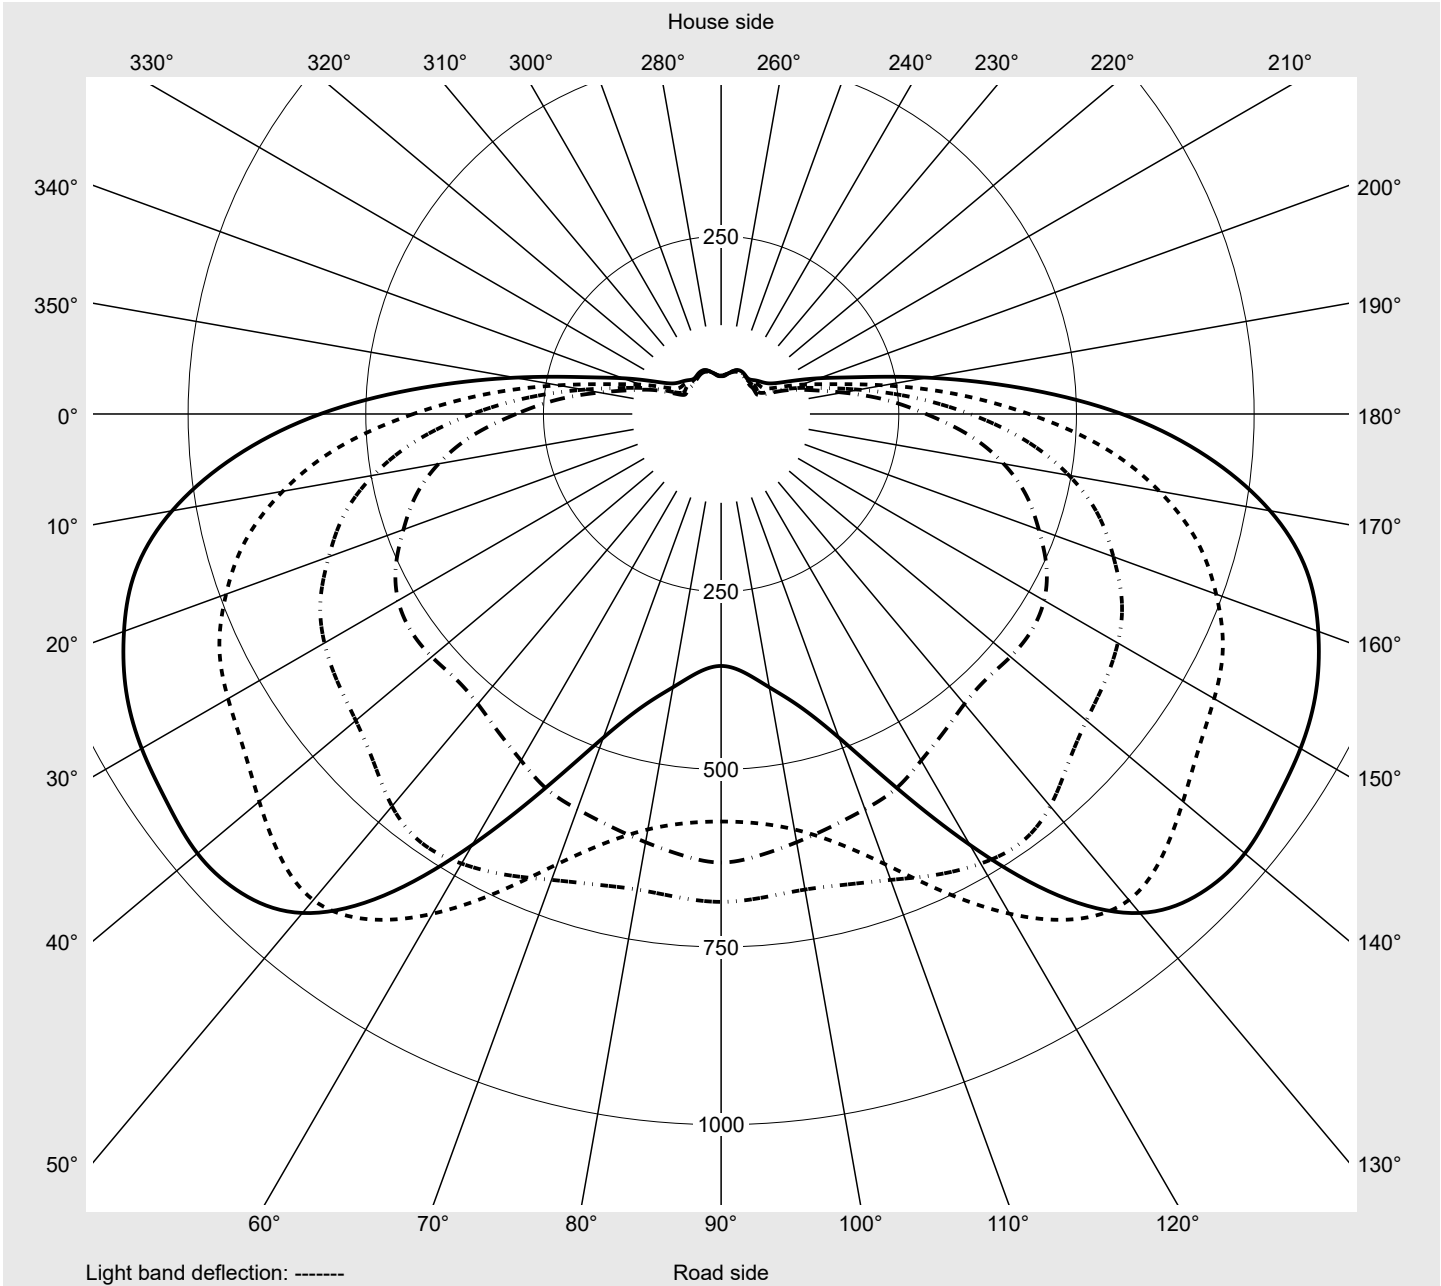

Photometric test report

Family Floodlight FL21 mini	Order number: 5XA7773C4A1A EAN: 4058352656778	LP number 59304_104
	Version mounting bracket Optic asymmetric distribution PL43 Cover toughened safety glass Lamps LED 4000 K CRI ≥ 70 Controlgear ECG Multilumen Rated values Net luminous flux = 20890 lm Power consumption = 163.5 W Luminous efficacy = 127.8 lm/W	serial documentation 26.08.2022
		

Luminous intensity in cd/klm C180-0 C220-40 C225-45 C270-90 **Imax: 962 cd/klm**

Luminaire output ratios

Eta	100.0%
Eta 0° - 90°	100.0%
Eta 90° - 180°	0.0%

Luminous intensity class acc. to EN13201-2

Class:	G6
Imax 70°	58.9
Imax 80°	16.9
Imax 90°	0.0
Imax >90°	0.0
Imax >95°	0.0

Measurement conditions

DIN EN 13032 and DIN 5032

Photometric test report

Family Floodlight FL21 mini	Order number: 5XA7773C4A1A EAN: 4058352656778	LP number 59304_104
---------------------------------------	--	-------------------------------

Envelope curve in cd/klm **KMK 57.5°** **KMK 55°** **KMK 52.5°** **KMK 50°** **siteco**

Photometric test report

Family Floodlight FL21 mini	Order number: 5XA7773C4A1A EAN: 4058352656778	LP number 59304_104
Table of values for luminous intensities		Maximum luminous intensity
		siteco