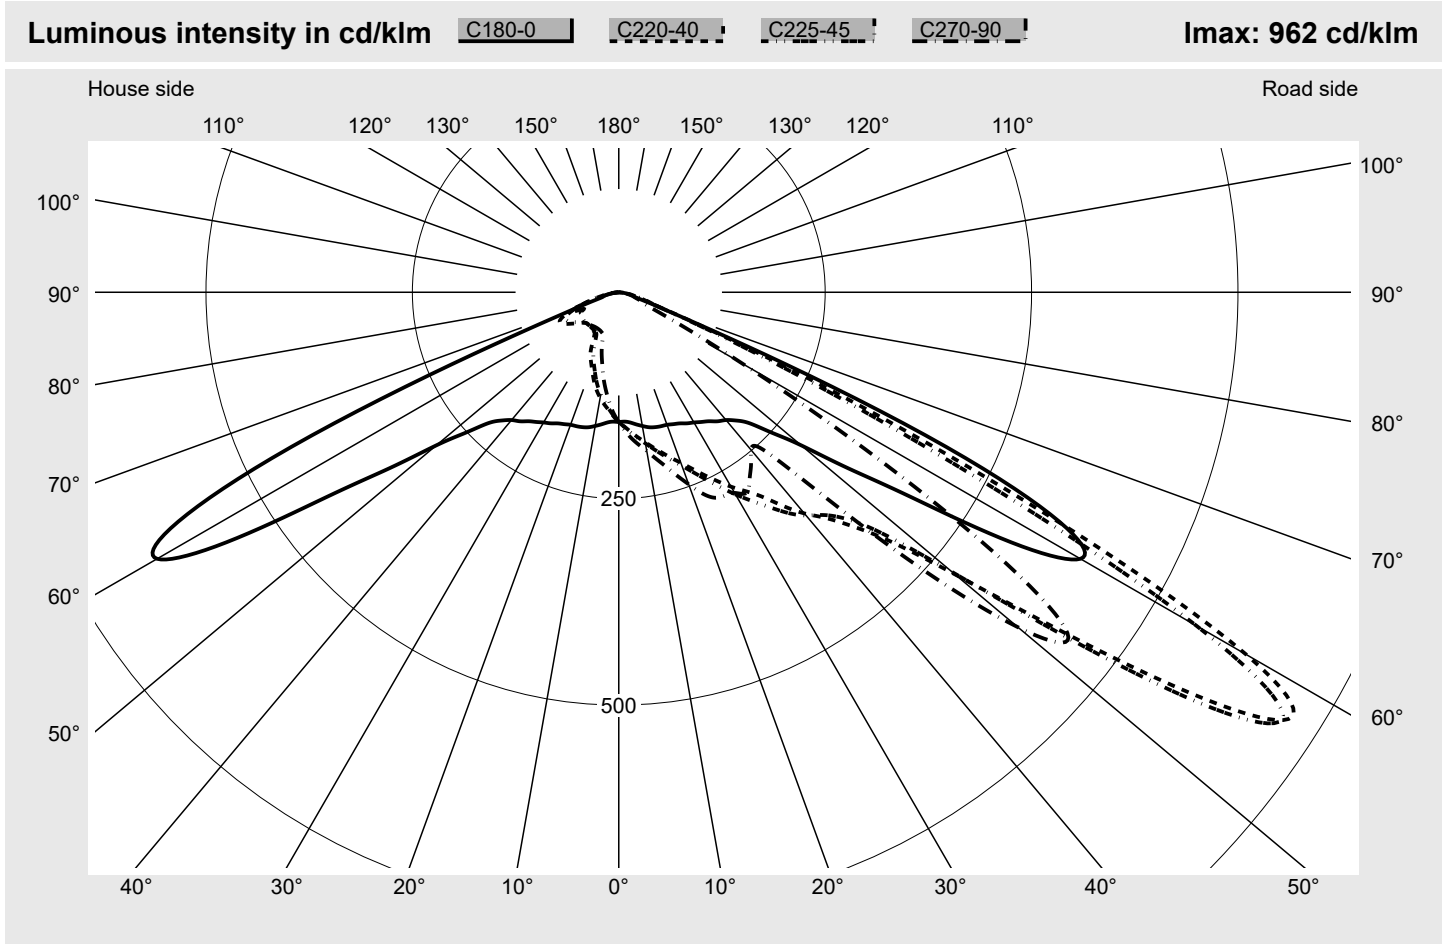

Photometric test report

Family Floodlight FL21 mini 	Order number: 5XA7775C2A1A EAN: 4058352657034	LP number 59304_118
	Version mounting bracket Optic asymmetric distribution PL43 Cover toughened safety glass Lamps LED 3000 K CRI ≥ 70 Controlgear EVG-Smart Interface Rated values Net luminous flux = 12500 lm Power consumption = 89.0 W Luminous efficacy = 140.4 lm/W	serial documentation 26.08.2022

Luminaire output ratios

Eta	100.0%
Eta 0° - 90°	100.0%
Eta 90° - 180°	0.0%

Luminous intensity class acc. to EN13201-2

Class:	G6
Imax 70°	58.9
Imax 80°	16.9
Imax 90°	0.0
Imax >90°	0.0
Imax >95°	0.0

Measurement conditions
DIN EN 13032 and DIN 5032

Photometric test report

Family Floodlight FL21 mini	Order number: 5XA7775C2A1A EAN: 4058352657034	LP number 59304_118
---------------------------------------	--	-------------------------------

Envelope curve in cd/klm **KMK 57.5°** **KMK 55°** **KMK 52.5°** **KMK 50°** **siteco**