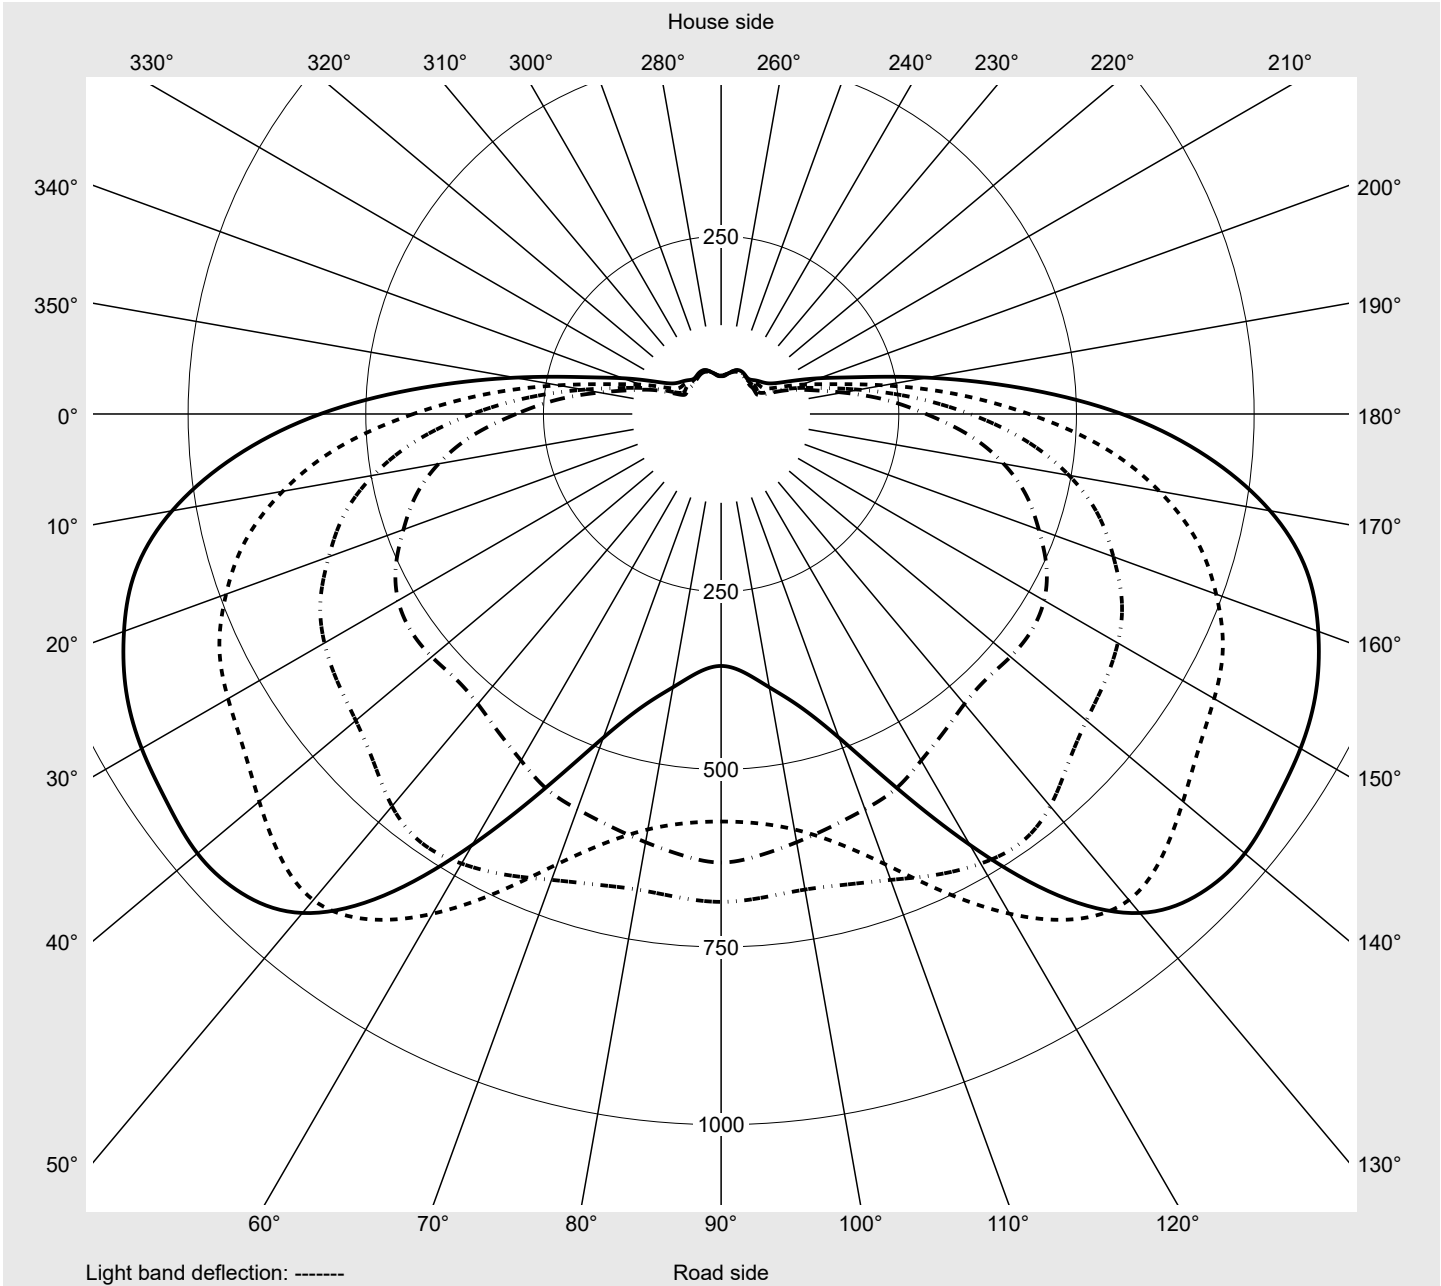

Photometric test report

Family Floodlight FL21 mini 	Order number: 5XA7775C2A1A EAN: 4058352657034	LP number 59304_118
	Version mounting bracket Optic asymmetric distribution PL43 Cover toughened safety glass Lamps LED 3000 K CRI ≥ 70 Controlgear EVG-Smart Interface Rated values Net luminous flux = 12500 lm Power consumption = 89.0 W Luminous efficacy = 140.4 lm/W	serial documentation 26.08.2022

Luminaire output ratios

Eta	100.0%
Eta 0° - 90°	100.0%
Eta 90° - 180°	0.0%

Luminous intensity class acc. to EN13201-2

Class:	G6
Imax 70°	58.9
Imax 80°	16.9
Imax 90°	0.0
Imax >90°	0.0
Imax >95°	0.0

Measurement conditions
DIN EN 13032 and DIN 5032

Photometric test report

Family Floodlight FL21 mini	Order number: 5XA7775C2A1A EAN: 4058352657034	LP number 59304_118
---------------------------------------	--	-------------------------------

Envelope curve in cd/klm **KMK 57.5°** **KMK 55°** **KMK 52.5°** **KMK 50°** **siteco**