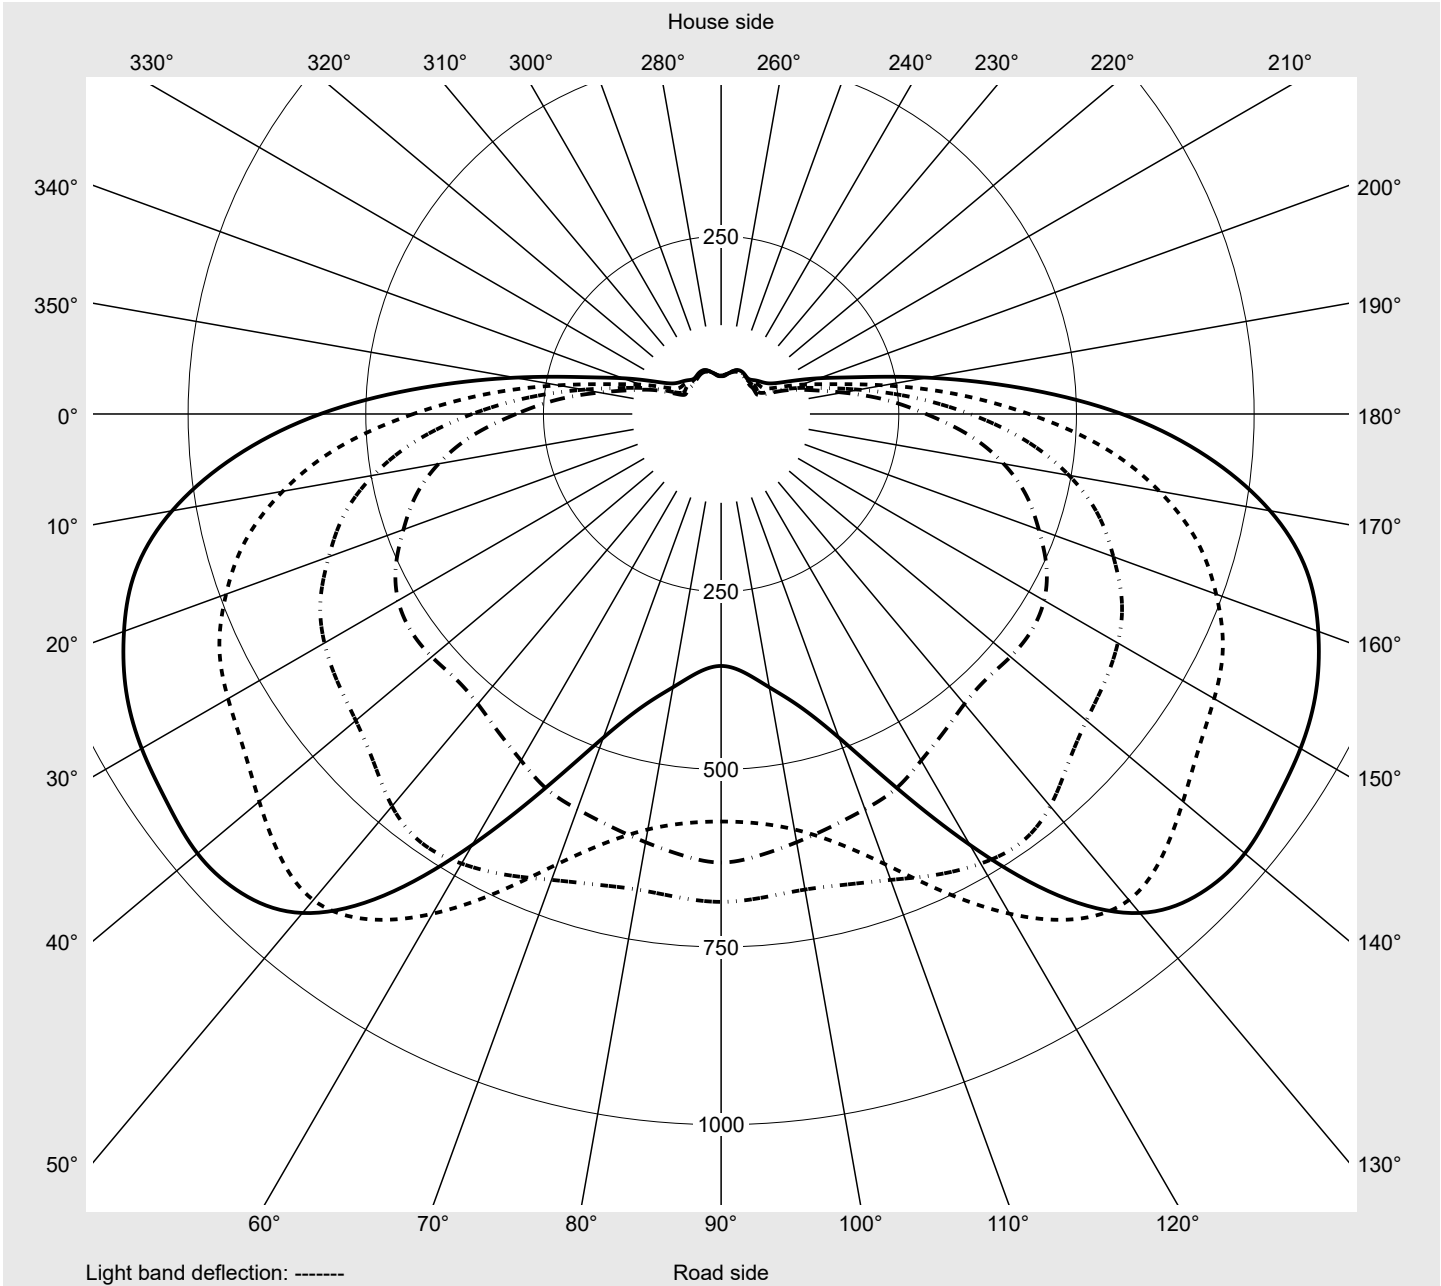

Photometric test report

Family Floodlight FL21 mini 	Order number: 5XA7775D2A1A EAN: 4058352657232	LP number 59304_122
	Version mounting bracket Optic asymmetric distribution PL43 Cover toughened safety glass Lamps LED 3000 K CRI ≥ 70 Controlgear EVG-Smart Interface Rated values Net luminous flux = 18300 lm Power consumption = 142.9 W Luminous efficacy = 128.1 lm/W	serial documentation 26.08.2022

Luminous intensity in cd/klm C180-0 C220-40 C225-45 C270-90 **Imax: 962 cd/klm**

Luminaire output ratios	
Eta	100.0%
Eta 0° - 90°	100.0%
Eta 90° - 180°	0.0%

Luminous intensity class acc. to EN13201-2	
Class:	G6
Imax 70°	58.9
Imax 80°	16.9
Imax 90°	0.0
Imax >90°	0.0
Imax >95°	0.0

Measurement conditions
DIN EN 13032 and DIN 5032

Photometric test report

Family Floodlight FL21 mini	Order number: 5XA7775D2A1A EAN: 4058352657232	LP number 59304_122
---------------------------------------	--	-------------------------------

Envelope curve in cd/klm **KMK 57.5°** **KMK 55°** **KMK 52.5°** **KMK 50°** **siteco**

Photometric test report

Family Floodlight FL21 mini	Order number: 5XA7775D2A1A EAN: 4058352657232	LP number 59304_122
Table of values for luminous intensities		Maximum luminous intensity