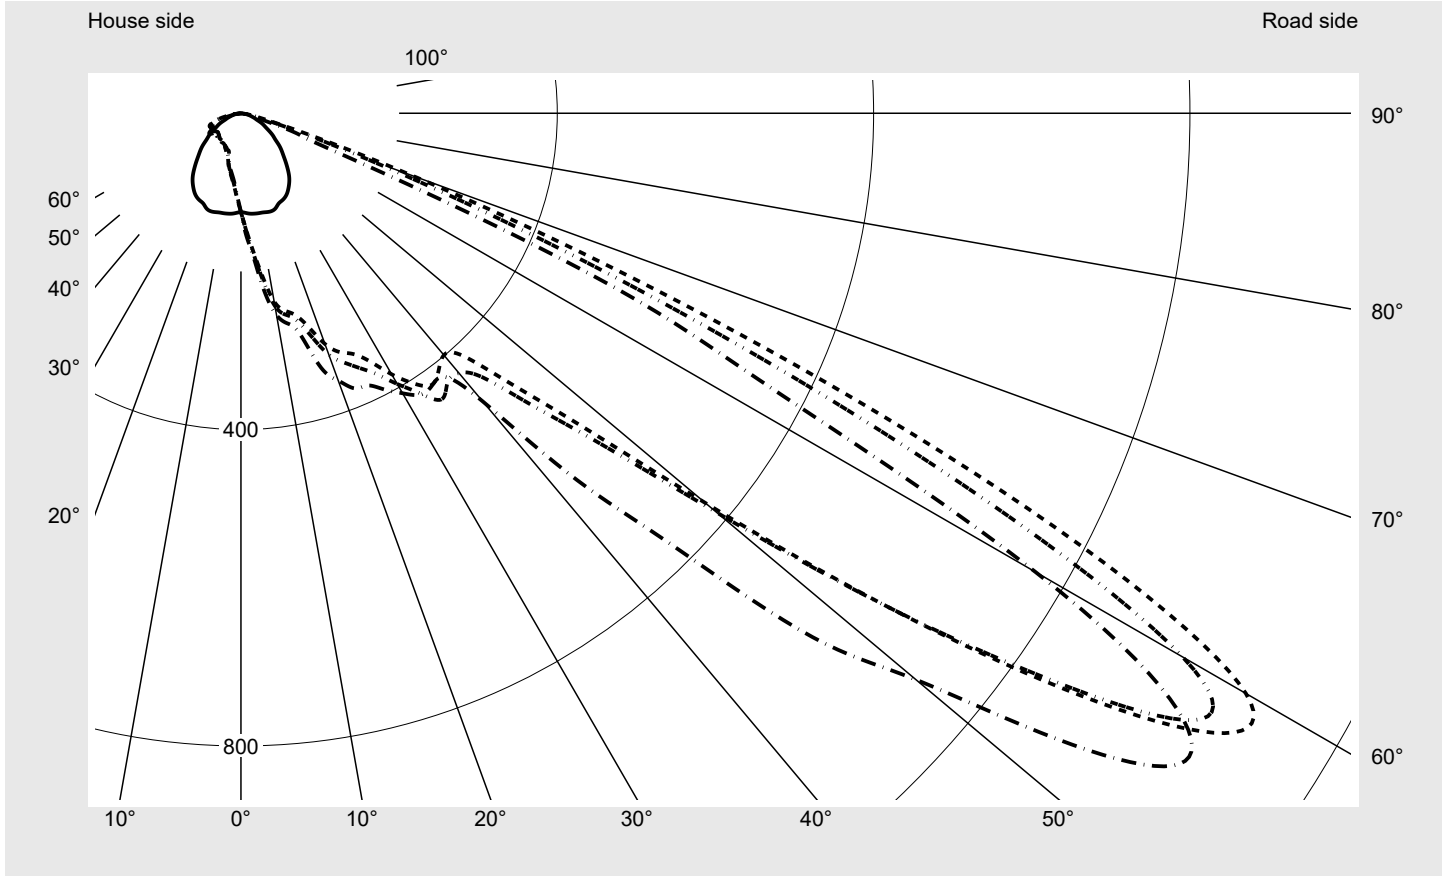

Photometric test report

Family Floodlight FL21 mini	Order number: 5XA7775D2F1A EAN: 4058352657393	LP number 59367_86
	Version mounting bracket Optic asymmetric distribution PL33T Cover toughened safety glass Lamps LED 3000 K CRI ≥ 70 Controlgear EVG-Smart Interface Rated values Net luminous flux = 17630 lm Power consumption = 142.9 W Luminous efficacy = 123.4 lm/W	serial documentation 21.12.2022

Luminous intensity in cd/klm C180-0 C240-60 C245-65 C270-90 **Imax: 1467 cd/klm**

Luminaire output ratios	
Eta	100.0%
Eta 0° - 90°	100.0%
Eta 90° - 180°	0.0%
Measurement conditions	
DIN EN 13032 and DIN 5032	

Luminous intensity class acc. to EN13201-2	
Class:	G6
Imax 70°	277.8
Imax 80°	14.1
Imax 90°	0.0
Imax >90°	0.0
Imax >95°	0.0

Photometric test report

Family Floodlight FL21 mini	Order number: 5XA7775D2F1A EAN: 4058352657393	LP number 59367_86
--	--	-------------------------------------

Envelope curve in cd/klm **KMK 60°** **KMK 57.5°** **KMK 55°** **KMK 52.5°** **siteco**

Photometric test report

Family Floodlight FL21 mini	Order number: 5XA7775D2F1A EAN: 4058352657393	LP number 59367_86
Table of values for luminous intensities		Maximum luminous intensity
siteco		