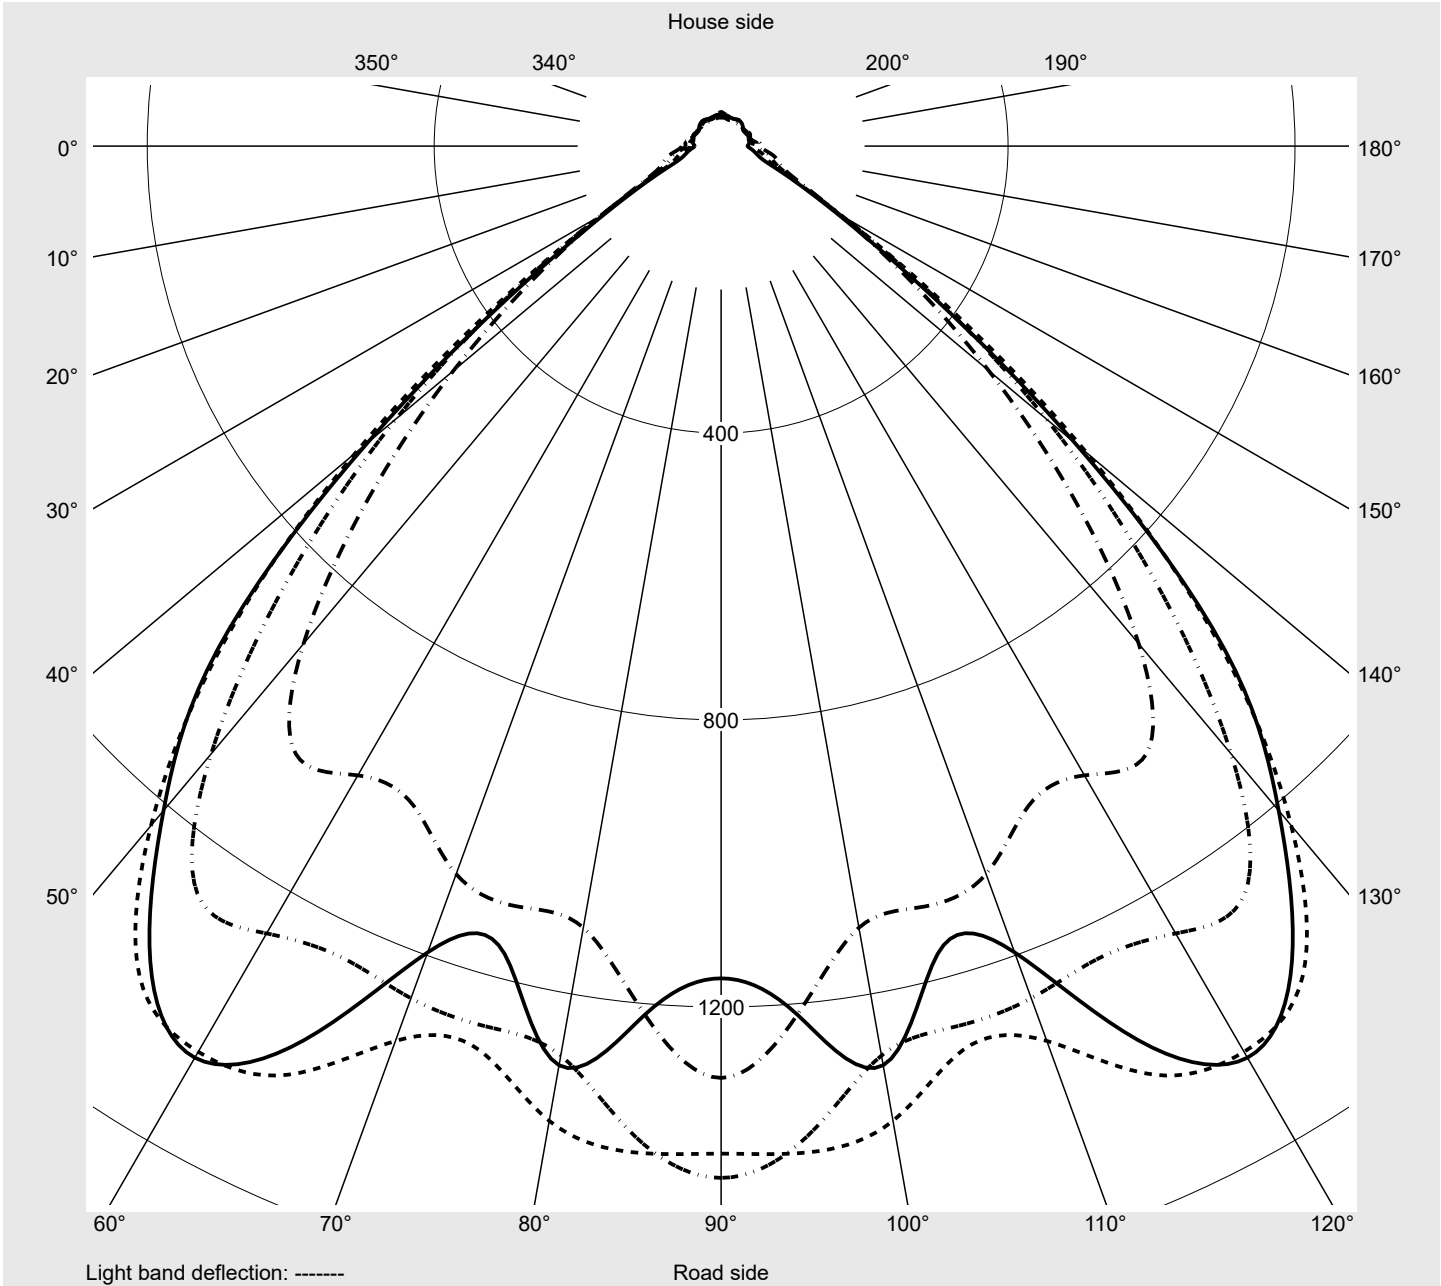

Photometric test report

Family Floodlight FL21 mini	Order number: 5XA7775D2F1A EAN: 4058352657393	LP number 59367_86
	Version mounting bracket Optic asymmetric distribution PL33T Cover toughened safety glass Lamps LED 3000 K CRI ≥ 70 Controlgear EVG-Smart Interface Rated values Net luminous flux = 17630 lm Power consumption = 142.9 W Luminous efficacy = 123.4 lm/W	serial documentation 21.12.2022

Luminous intensity in cd/klm C180-0 C240-60 C245-65 C270-90 **Imax: 1467 cd/klm**

Luminaire output ratios	
Eta	100.0%
Eta 0° - 90°	100.0%
Eta 90° - 180°	0.0%
Measurement conditions	
DIN EN 13032 and DIN 5032	

Luminous intensity class acc. to EN13201-2	
Class:	G6
Imax 70°	277.8
Imax 80°	14.1
Imax 90°	0.0
Imax >90°	0.0
Imax >95°	0.0

Photometric test report

Family Floodlight FL21 mini	Order number: 5XA7775D2F1A EAN: 4058352657393	LP number 59367_86
--	--	-------------------------------------

Envelope curve in cd/klm **KMK 60°** **KMK 57.5°** **KMK 55°** **KMK 52.5°** **siteco**

Photometric test report

Family Floodlight FL21 mini	Order number: 5XA7775D2F1A EAN: 4058352657393	LP number 59367_86
Table of values for luminous intensities		Maximum luminous intensity
siteco		