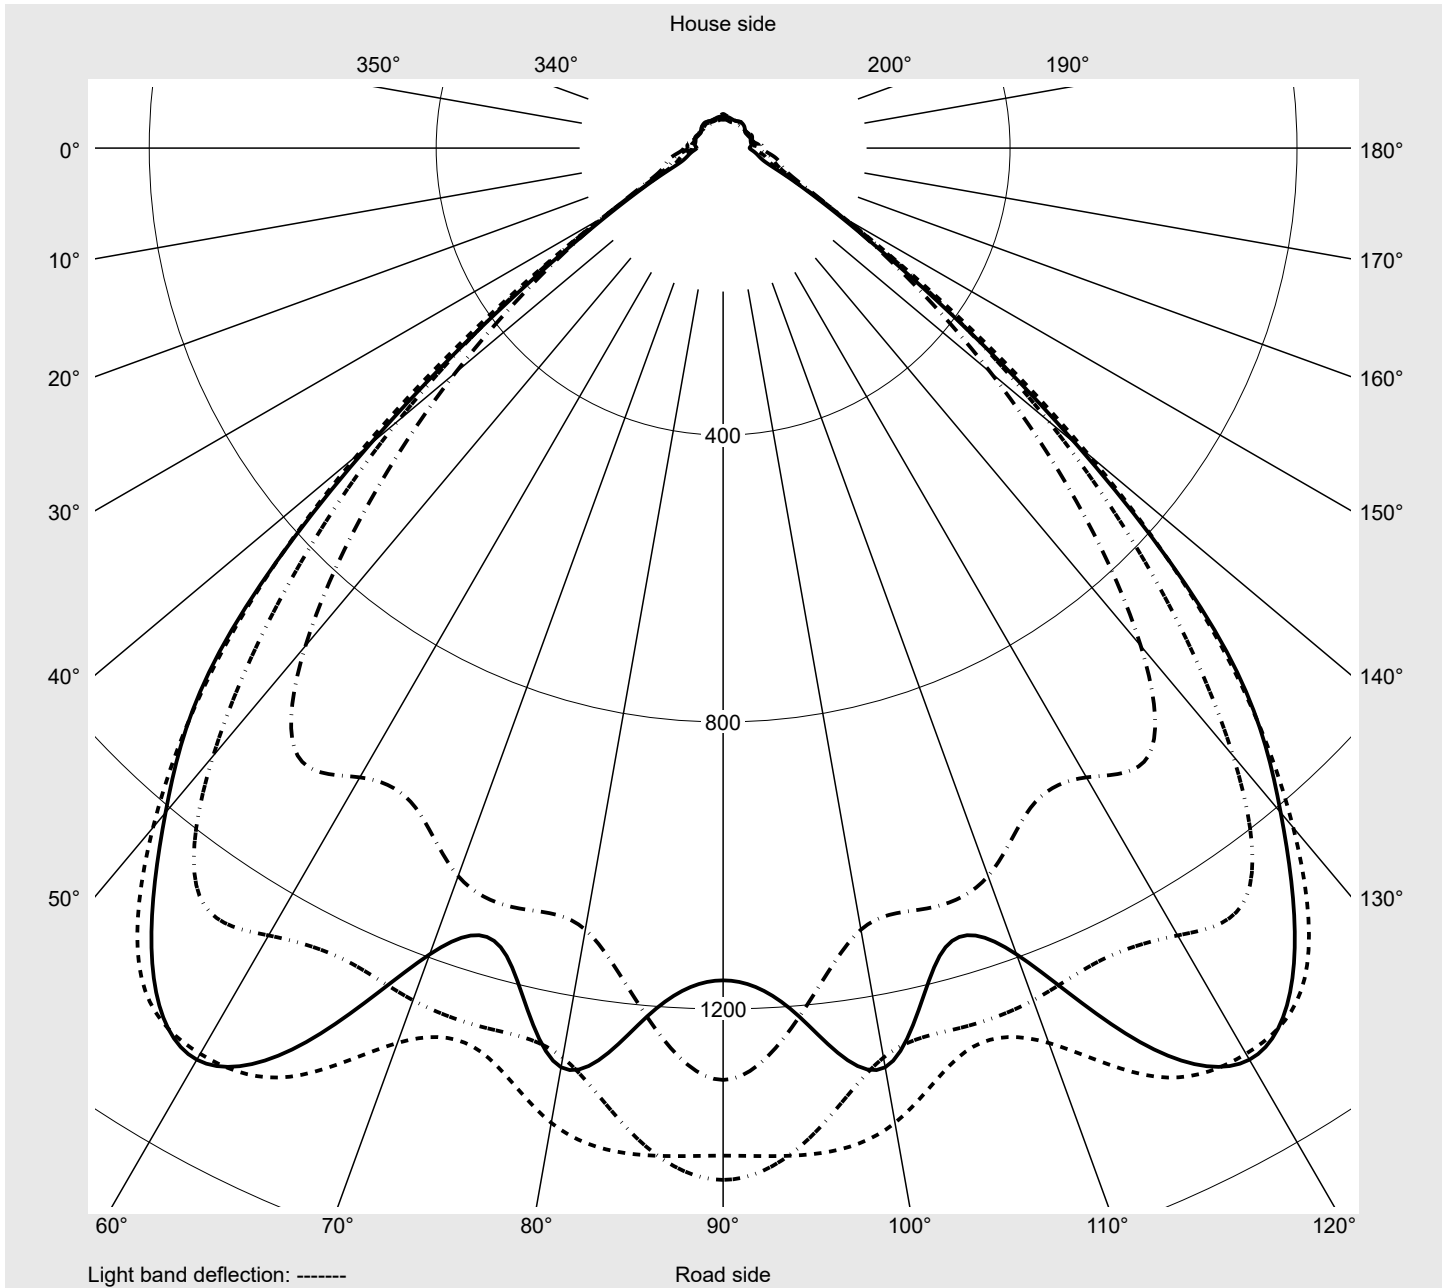

Photometric test report

Family Floodlight FL21 mini	Order number: 5XA7776B2F1A EAN: 4058352657577	LP number 59367_80
	Version mounting bracket Optic asymmetric distribution PL33T Cover toughened safety glass Lamps LED 3000 K CRI ≥ 70 Controlgear EVG-Smart Interface Rated values Net luminous flux = 6150 lm Power consumption = 45.7 W Luminous efficacy = 134.6 lm/W	serial documentation 21.12.2022

Luminous intensity in cd/klm C180-0 C240-60 C245-65 C270-90 **Imax: 1467 cd/klm**

Luminaire output ratios

Eta	100.0%
Eta 0° - 90°	100.0%
Eta 90° - 180°	0.0%

Luminous intensity class acc. to EN13201-2

Class:	G6
Imax 70°	277.8
Imax 80°	14.1
Imax 90°	0.0
Imax >90°	0.0
Imax >95°	0.0

Measurement conditions

DIN EN 13032 and DIN 5032

Photometric test report

Family Floodlight FL21 mini	Order number: 5XA7776B2F1A EAN: 4058352657577	LP number 59367_80
----------------------------------------------	----------------------------------------------------------------	-------------------------------------

Envelope curve in cd/klm **KMK 60°** **KMK 57.5°** **KMK 55°** **KMK 52.5°** **siteco**

Photometric test report

Family Floodlight FL21 mini	Order number: 5XA7776B2F1A EAN: 4058352657577	LP number 59367_80
Table of values for luminous intensities		Maximum luminous intensity
siteco		