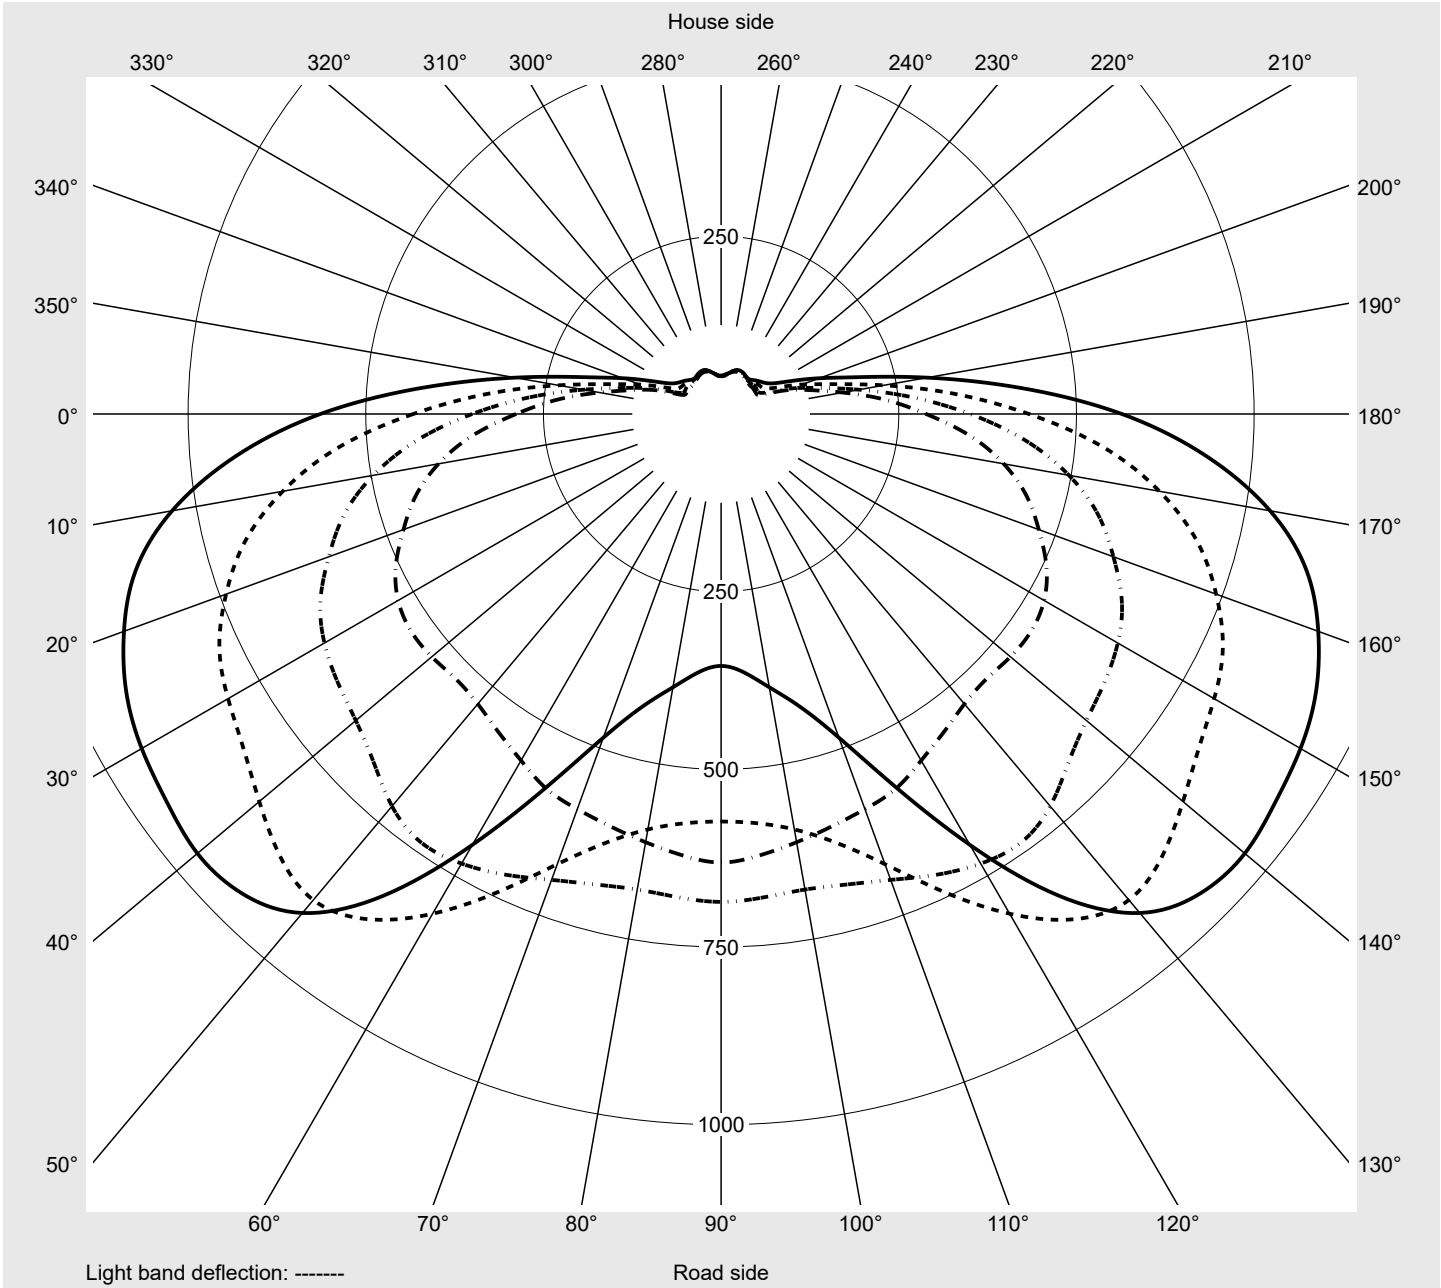

Photometric test report

Family Floodlight FL21 mini	Order number: 5XA7776C2A1A EAN: 4058352657614	LP number 59304_119
	Version mounting bracket Optic asymmetric distribution PL43 Cover toughened safety glass Lamps LED 3000 K CRI ≥ 70 Controlgear EVG-Smart Interface Rated values Net luminous flux = 12500 lm Power consumption = 89.0 W Luminous efficacy = 140.4 lm/W	serial documentation 26.08.2022
		

Luminous intensity in cd/klm C180-0 C220-40 C225-45 C270-90 **Imax: 962 cd/klm**

Luminaire output ratios

Eta	100.0%
Eta 0° - 90°	100.0%
Eta 90° - 180°	0.0%

Luminous intensity class acc. to EN13201-2

Class:	G6
Imax 70°	58.9
Imax 80°	16.9
Imax 90°	0.0
Imax >90°	0.0
Imax >95°	0.0

Measurement conditions
DIN EN 13032 and DIN 5032

Photometric test report

Family Floodlight FL21 mini	Order number: 5XA7776C2A1A EAN: 4058352657614	LP number 59304_119
---------------------------------------	--	-------------------------------

Envelope curve in cd/klm **KMK 57.5°** **KMK 55°** **KMK 52.5°** **KMK 50°** **siteco**

Photometric test report

Family Floodlight FL21 mini	Order number: 5XA7776C2A1A EAN: 4058352657614	LP number 59304_119
Table of values for luminous intensities		Maximum luminous intensity
		siteco