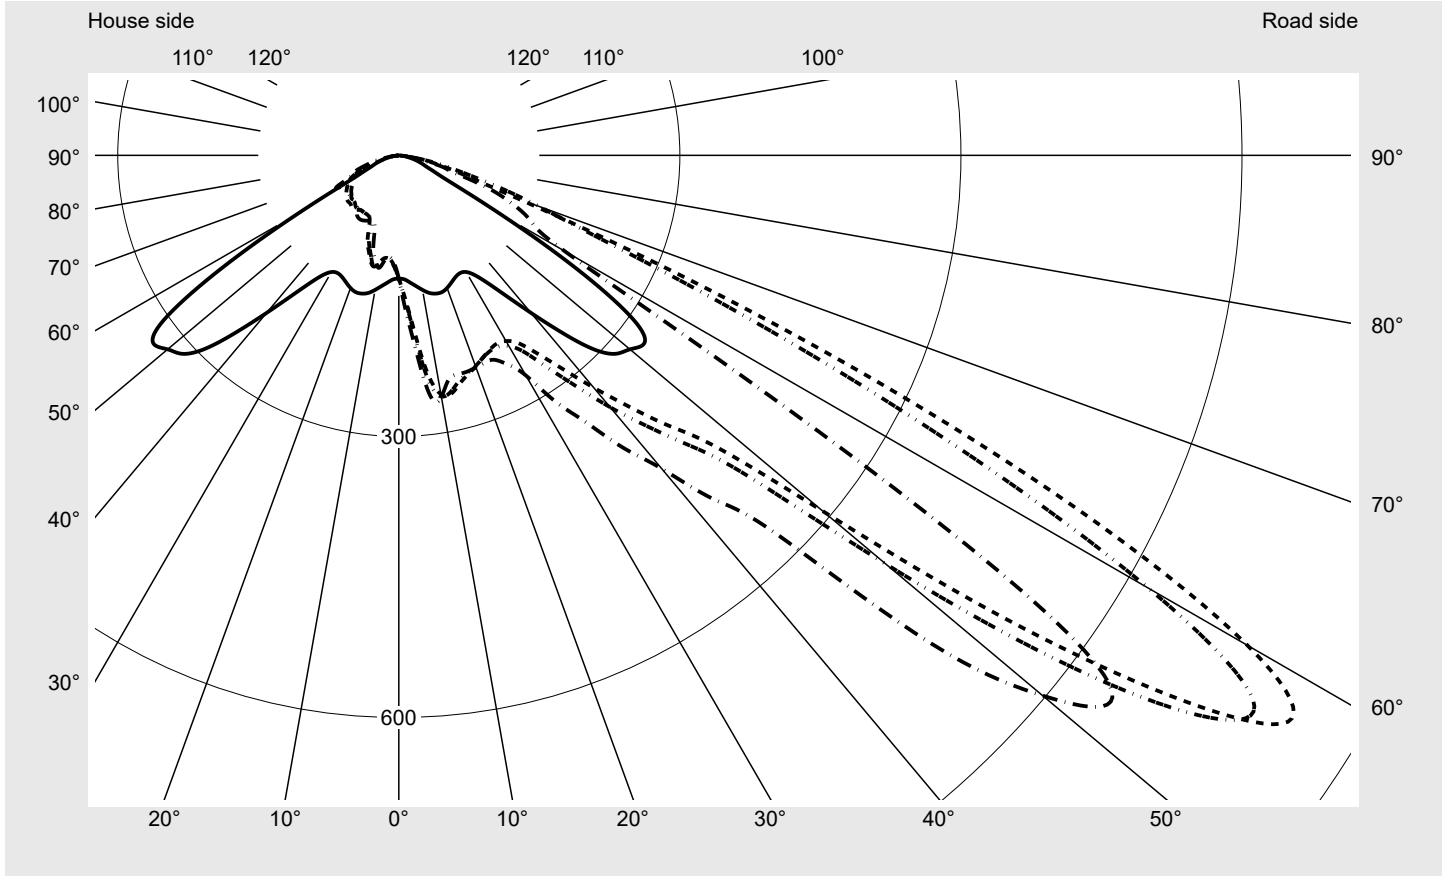

Photometric test report

Family Floodlight FL21 mini	Order number: 5XA7776C2E1A EAN: 4058352657737	LP number 59252_171
	Version mounting bracket Optic asymmetric distribution PL64 Cover toughened safety glass Lamps LED 3000 K CRI ≥ 70 Controlgear EVG-Smart Interface Rated values Net luminous flux = 11770 lm Power consumption = 89.0 W Luminous efficacy = 132.2 lm/W	serial documentation 26.08.2022
		

Luminous intensity in cd/klm C180-0 C230-50 C235-55 C270-90 **Imax: 1125 cd/klm**

Luminaire output ratios

Eta	100.0%
Eta 0° - 90°	100.0%
Eta 90° - 180°	0.0%

Luminous intensity class acc. to EN13201-2

Class:	G6
Imax 70°	159.0
Imax 80°	26.3
Imax 90°	0.0
Imax >90°	0.0
Imax >95°	0.0

Envelope curve in cd/klm **KMK 57.5°** **KMK 55°** **KMK 52.5°** **KMK 50°** **siteco**

Photometric test report

Family Floodlight FL21 mini	Order number: 5XA7776C2E1A EAN: 4058352657737	LP number 59252_171
Table of values for luminous intensities		Maximum luminous intensity
		siteco