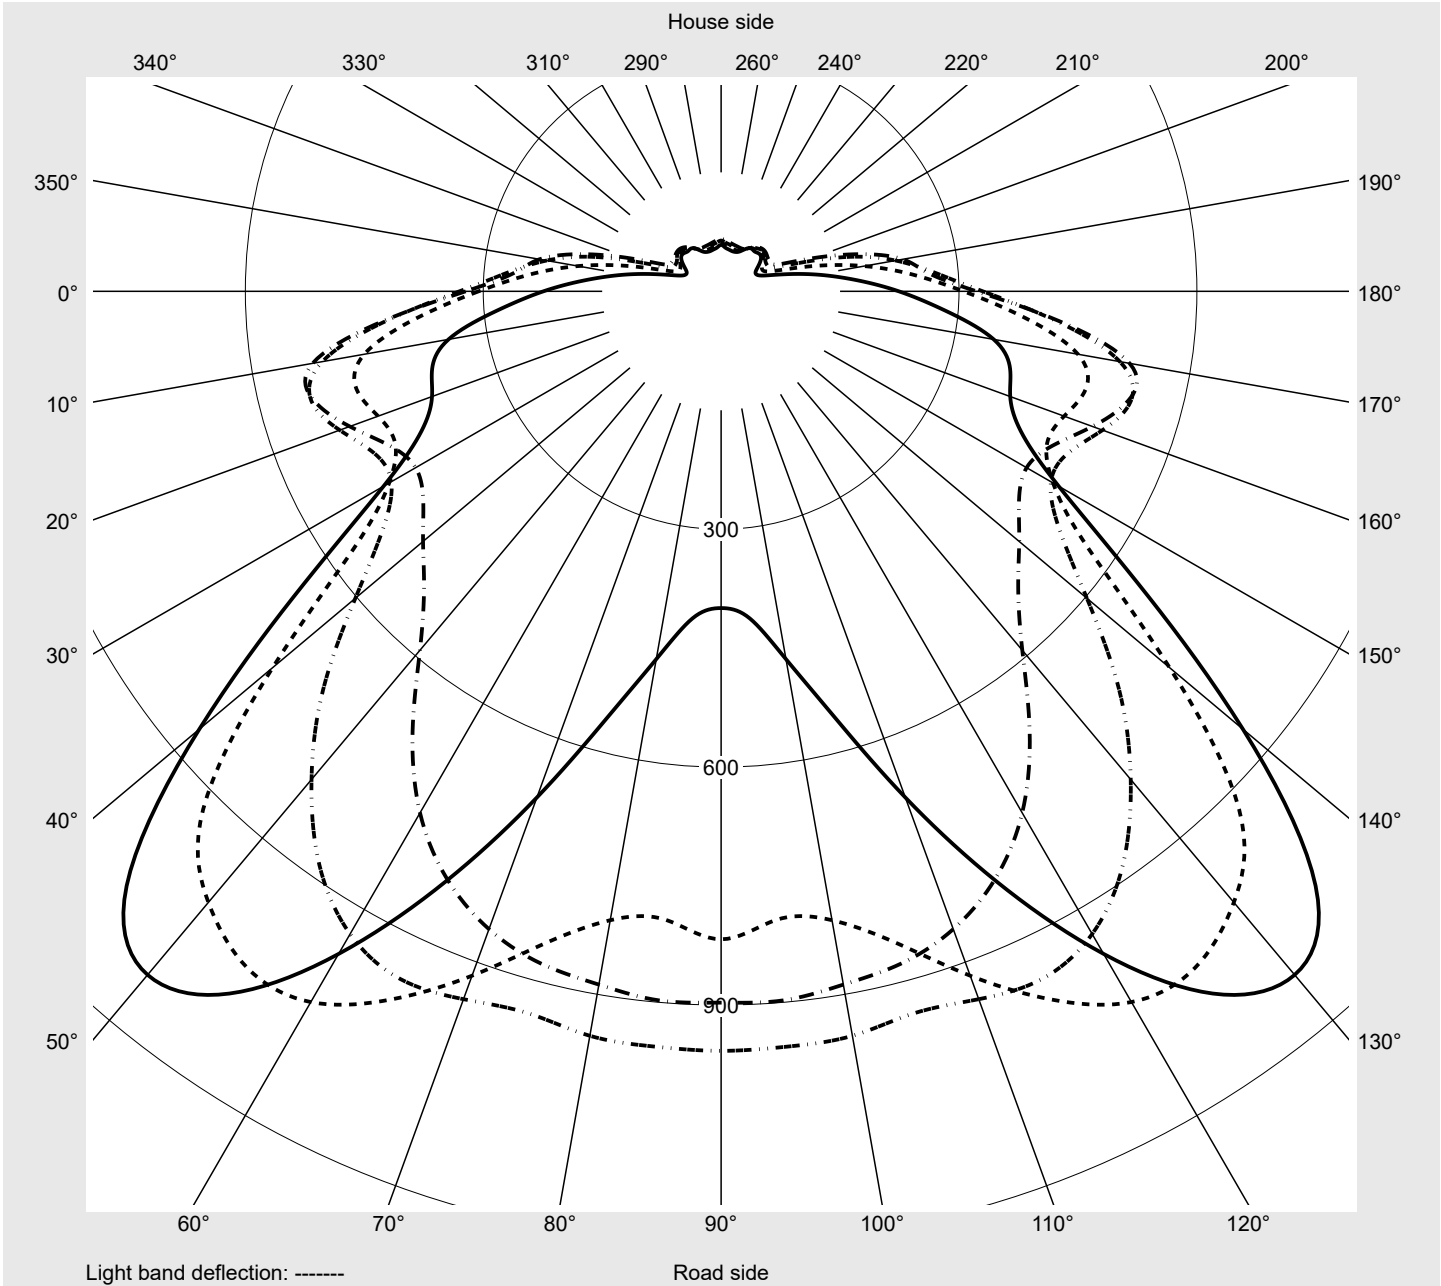

Photometric test report

Family Floodlight FL21 mini	Order number: 5XA7776C2E1A EAN: 4058352657737	LP number 59252_171
	Version mounting bracket Optic asymmetric distribution PL64 Cover toughened safety glass Lamps LED 3000 K CRI ≥ 70 Controlgear EVG-Smart Interface Rated values Net luminous flux = 11770 lm Power consumption = 89.0 W Luminous efficacy = 132.2 lm/W	serial documentation 26.08.2022
		

Luminous intensity in cd/klm C180-0 C230-50 C235-55 C270-90 **Imax: 1125 cd/klm**

Luminaire output ratios

Eta	100.0%
Eta 0° - 90°	100.0%
Eta 90° - 180°	0.0%

Luminous intensity class acc. to EN13201-2

Class:	G6
Imax 70°	159.0
Imax 80°	26.3
Imax 90°	0.0
Imax >90°	0.0
Imax >95°	0.0

Measurement conditions

DIN EN 13032 and DIN 5032

Photometric test report

Family Floodlight FL21 mini	Order number: 5XA7776C2E1A EAN: 4058352657737	LP number 59252_171
--	--	--------------------------------------

Envelope curve in cd/klm **KMK 57.5°** **KMK 55°** **KMK 52.5°** **KMK 50°** **siteco**

Photometric test report

Family Floodlight FL21 mini	Order number: 5XA7776C2E1A EAN: 4058352657737	LP number 59252_171
Table of values for luminous intensities		Maximum luminous intensity
		siteco