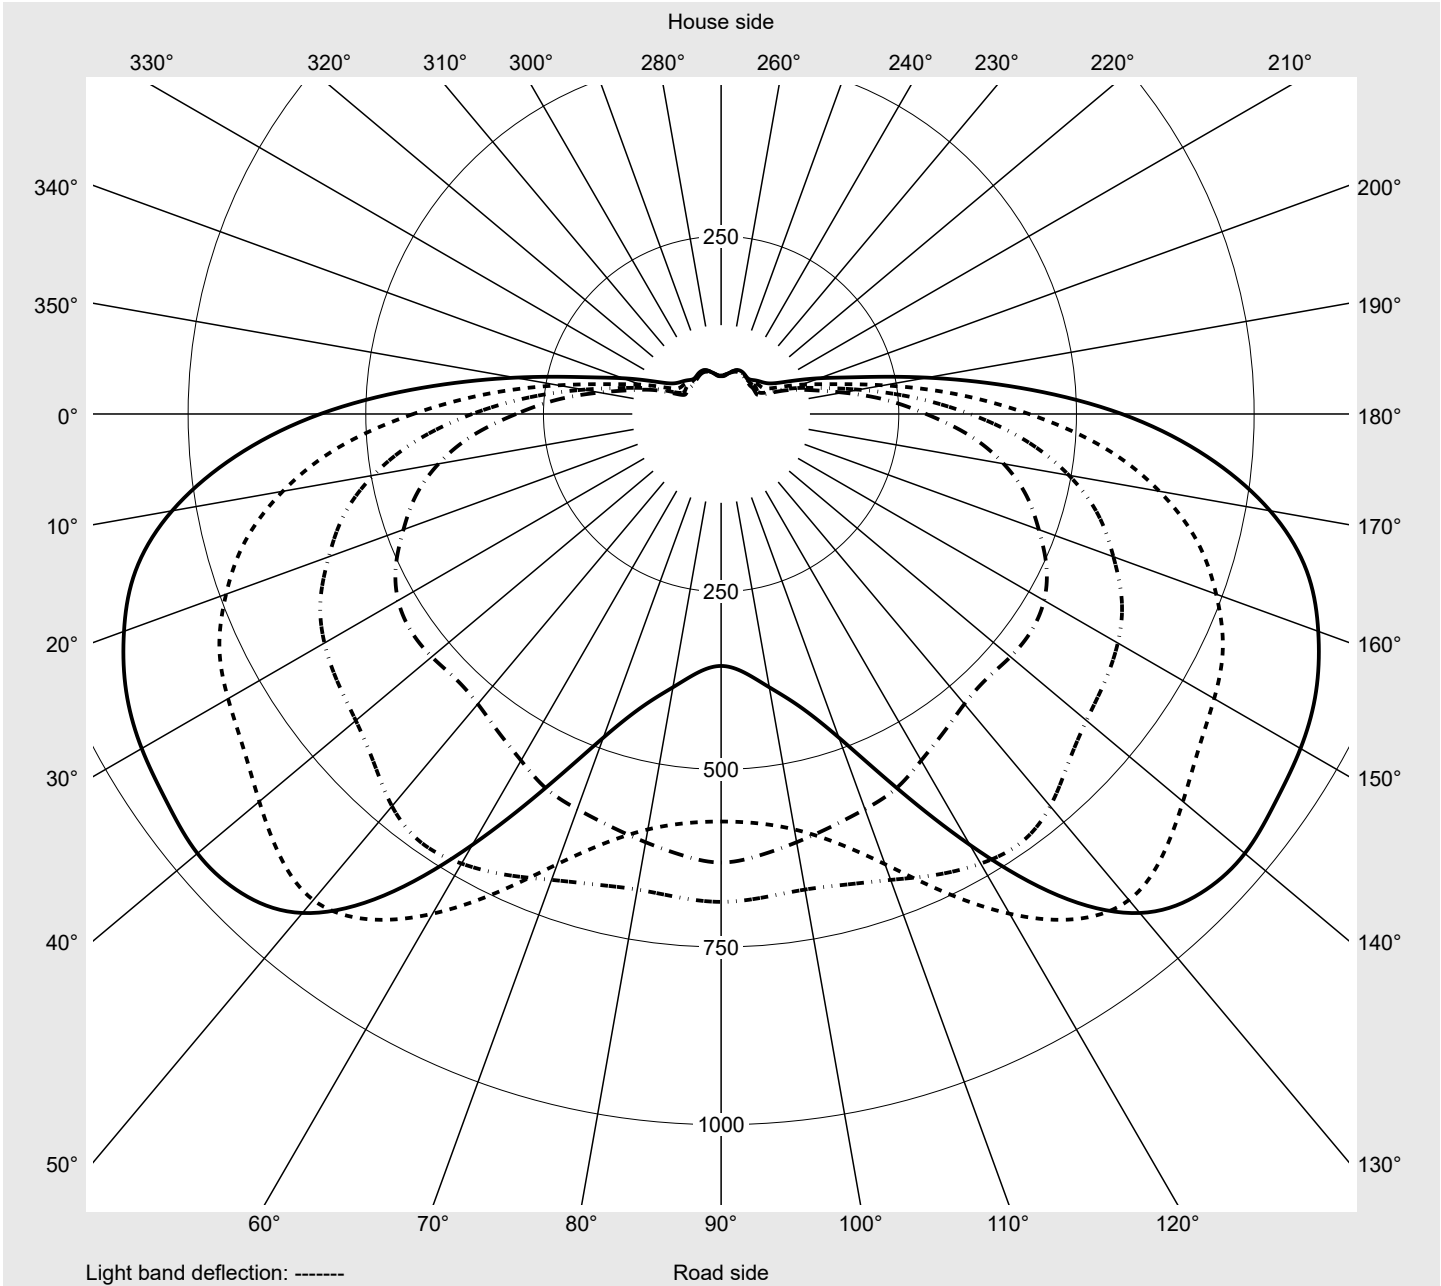

Photometric test report

Family Floodlight FL21 mini	Order number: 5XA7776D2A1A EAN: 4058352632277	LP number 59304_123
	Version mounting bracket Optic asymmetric distribution PL43 Cover toughened safety glass Lamps LED 3000 K CRI ≥ 70 Controlgear EVG-Smart Interface Rated values Net luminous flux = 18300 lm Power consumption = 142.9 W Luminous efficacy = 128.1 lm/W	serial documentation 26.08.2022

Luminous intensity in cd/klm C180-0 C220-40 C225-45 C270-90 **Imax: 962 cd/klm**

Luminaire output ratios	
Eta	100.0%
Eta 0° - 90°	100.0%
Eta 90° - 180°	0.0%

Luminous intensity class acc. to EN13201-2	
Class:	G6
Imax 70°	58.9
Imax 80°	16.9
Imax 90°	0.0
Imax >90°	0.0
Imax >95°	0.0

Measurement conditions
DIN EN 13032 and DIN 5032

Photometric test report

Family Floodlight FL21 mini	Order number: 5XA7776D2A1A EAN: 4058352632277	LP number 59304_123
--	--	--------------------------------------

Envelope curve in cd/klm **KMK 57.5°** **KMK 55°** **KMK 52.5°** **KMK 50°** **siteco**

Photometric test report

Family Floodlight FL21 mini	Order number: 5XA7776D2A1A EAN: 4058352632277	LP number 59304_123
Table of values for luminous intensities		Maximum luminous intensity
		siteco