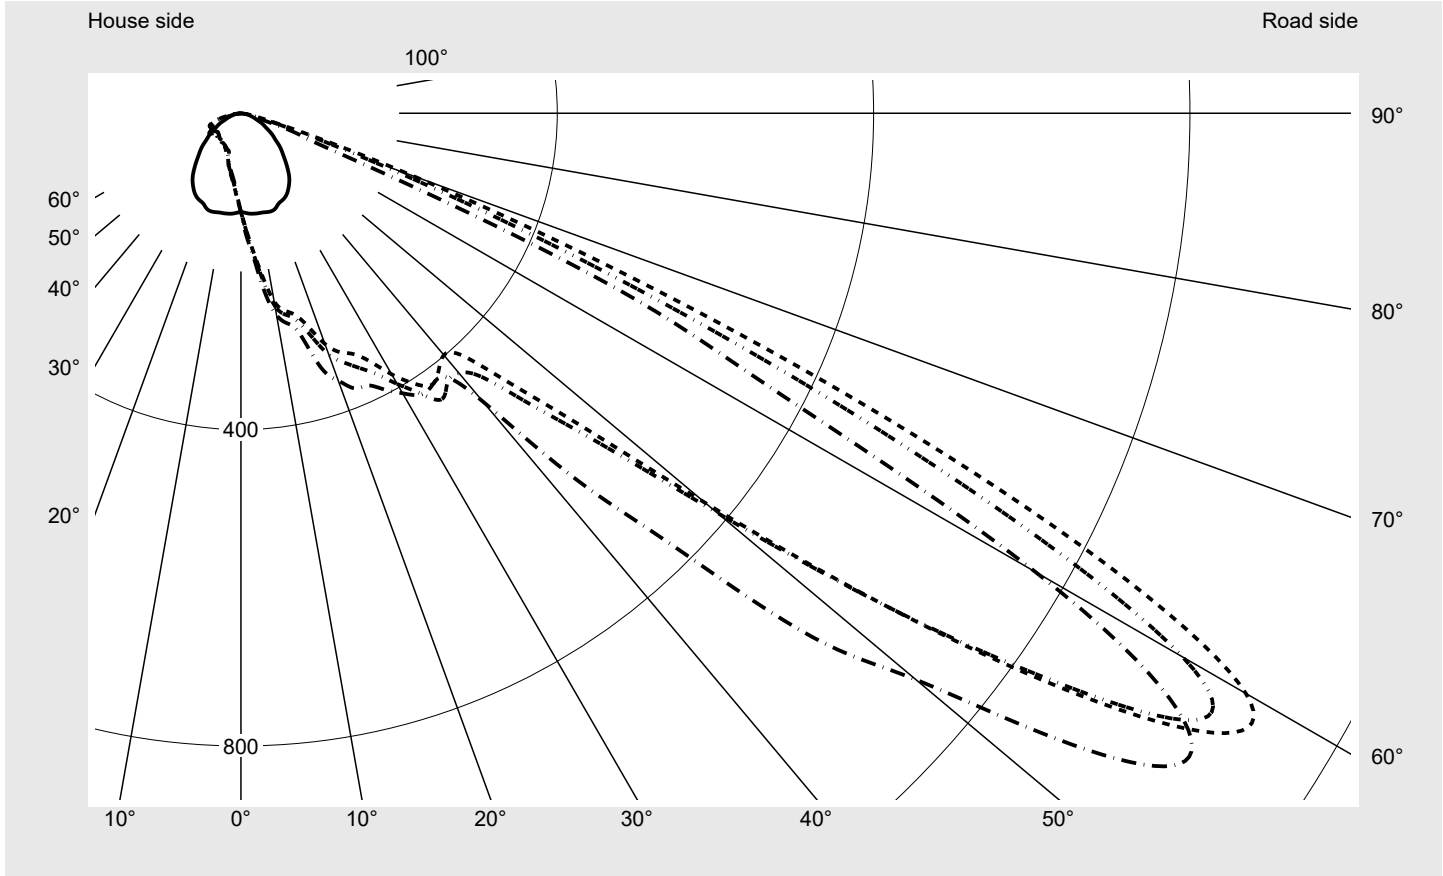

Photometric test report

Family Floodlight FL21 mini	Order number: 5XA7776D2F1A EAN: 4058352657959	LP number 59367_88
	Version mounting bracket Optic asymmetric distribution PL33T Cover toughened safety glass Lamps LED 3000 K CRI ≥ 70 Controlgear EVG-Smart Interface Rated values Net luminous flux = 17630 lm Power consumption = 142.9 W Luminous efficacy = 123.4 lm/W	serial documentation 21.12.2022

Luminous intensity in cd/klm C180-0 C240-60 C245-65 C270-90 **Imax: 1467 cd/klm**

Luminaire output ratios	
Eta	100.0%
Eta 0° - 90°	100.0%
Eta 90° - 180°	0.0%
Measurement conditions	
DIN EN 13032 and DIN 5032	

Luminous intensity class acc. to EN13201-2	
Class:	G6
Imax 70°	277.8
Imax 80°	14.1
Imax 90°	0.0
Imax >90°	0.0
Imax >95°	0.0

Photometric test report

Family Floodlight FL21 mini	Order number: 5XA7776D2F1A EAN: 4058352657959	LP number 59367_88
--	--	-------------------------------------

Envelope curve in cd/klm **KMK 60°** **KMK 57.5°** **KMK 55°** **KMK 52.5°** **siteco**

Photometric test report

Family Floodlight FL21 mini	Order number: 5XA7776D2F1A EAN: 4058352657959	LP number 59367_88
Table of values for luminous intensities		Maximum luminous intensity
		siteco