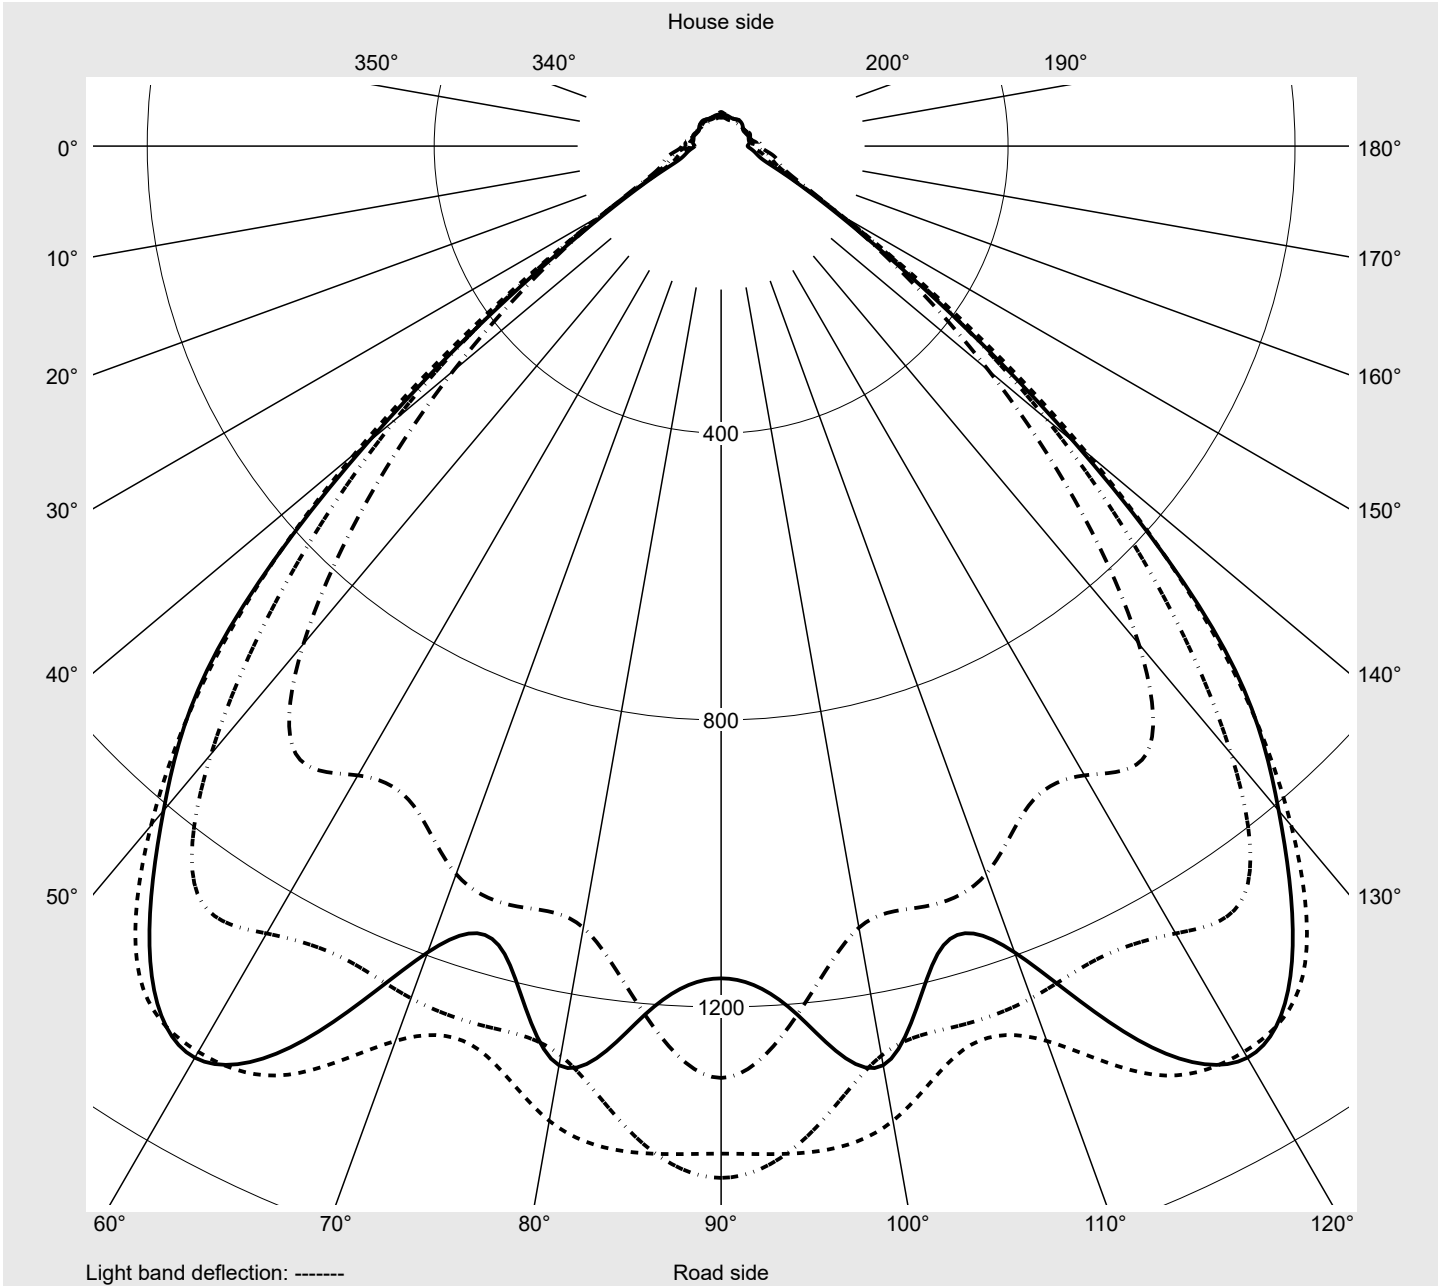

Photometric test report

Family Floodlight FL21 mini	Order number: 5XA7776D2F1A EAN: 4058352657959	LP number 59367_88
	Version mounting bracket Optic asymmetric distribution PL33T Cover toughened safety glass Lamps LED 3000 K CRI ≥ 70 Controlgear EVG-Smart Interface Rated values Net luminous flux = 17630 lm Power consumption = 142.9 W Luminous efficacy = 123.4 lm/W	serial documentation 21.12.2022

Luminous intensity in cd/klm C180-0 C240-60 C245-65 C270-90 **Imax: 1467 cd/klm**

Luminaire output ratios	
Eta	100.0%
Eta 0° - 90°	100.0%
Eta 90° - 180°	0.0%
Measurement conditions	
DIN EN 13032 and DIN 5032	

Luminous intensity class acc. to EN13201-2	
Class:	G6
Imax 70°	277.8
Imax 80°	14.1
Imax 90°	0.0
Imax >90°	0.0
Imax >95°	0.0

Photometric test report

Family Floodlight FL21 mini	Order number: 5XA7776D2F1A EAN: 4058352657959	LP number 59367_88
--	--	-------------------------------------

Envelope curve in cd/klm **KMK 60°** **KMK 57.5°** **KMK 55°** **KMK 52.5°** **siteco**

Photometric test report

Family Floodlight FL21 mini	Order number: 5XA7776D2F1A EAN: 4058352657959	LP number 59367_88
Table of values for luminous intensities		Maximum luminous intensity
		siteco