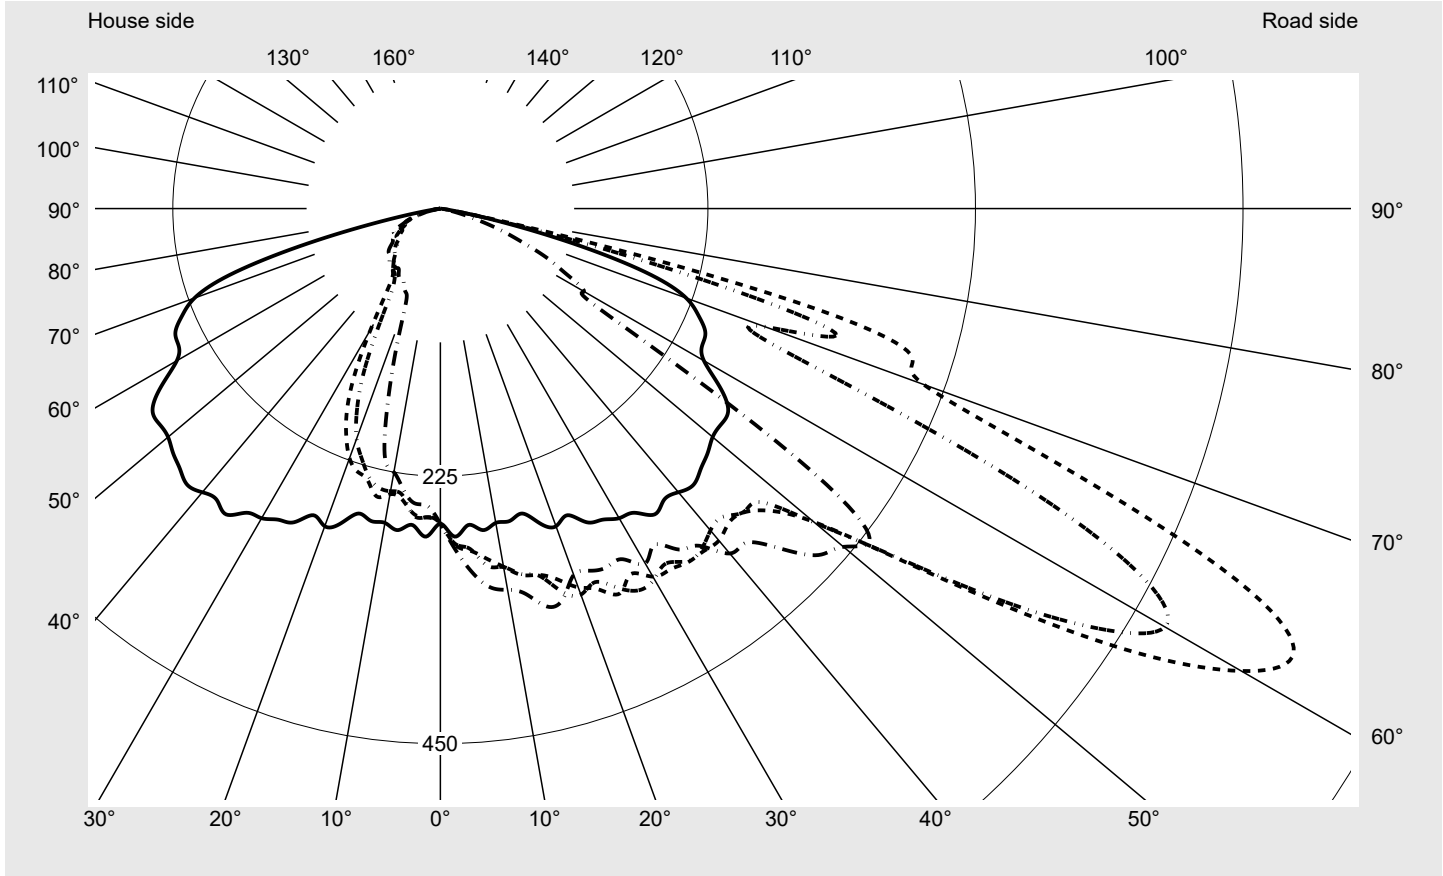

Photometric test report

Family Streetlight 21 micro LED	Order number: 5XE1E43S08DB EAN: 4058352806203	LP number 59077_916
	Version post-top or side-entry mounting, Smart Interface up Optic asymmetric, wide distribution (STW1.0a) Cover toughened safety glass Lamps LED 4000 K CRI ≥ 70 Controlgear EVG-Smart Interface Rated values Net luminous flux = 5320 lm Power consumption = 39.1 W Luminous efficacy = 136.1 lm/W	serial documentation 26.10.2022

Luminous intensity in cd/klm C180-0 C210-30 C215-35 C270-90 **Imax: 809 cd/klm**

Luminaire output ratios

Eta	100.0%
Eta 0° - 90°	100.0%
Eta 90° - 180°	0.0%

Luminous intensity class acc. to EN13201-2

Class:	G4
Imax 70°	498.7
Imax 80°	32.8
Imax 90°	0.0
Imax >90°	0.0
Imax >95°	0.0

Envelope curve in cd/klm **KMK 62.5°** **KMK 60°** **KMK 57.5°** **KMK 55°** **siteco**

Photometric test report

Family Streetlight 21 micro LED	Order number: 5XE1E43S08DB EAN: 4058352806203	LP number 59077_916
Table of values for luminous intensities		Maximum luminous intensity
		siteco