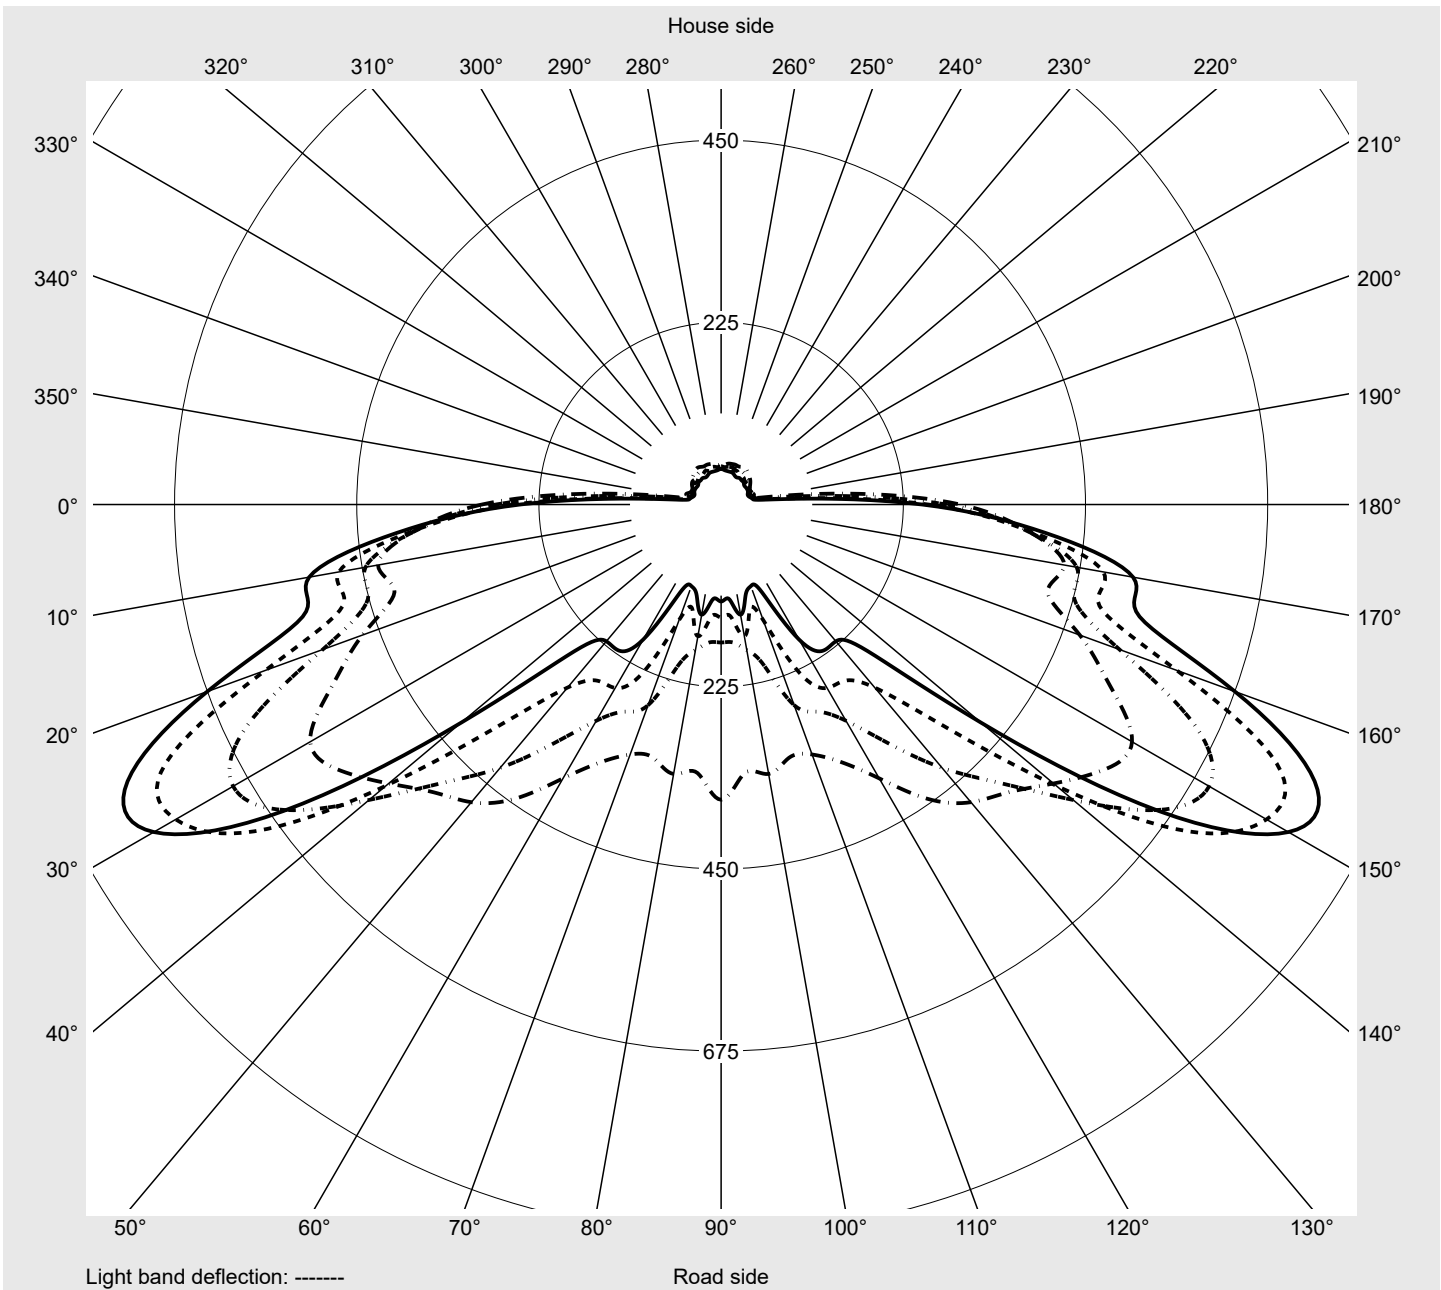

Photometric test report

Family Streetlight 21 micro LED	Order number: 5XE1E43S08DB EAN: 4058352806203	LP number 59077_916
	Version post-top or side-entry mounting, Smart Interface up Optic asymmetric, wide distribution (STW1.0a) Cover toughened safety glass Lamps LED 4000 K CRI ≥ 70 Controlgear EVG-Smart Interface Rated values Net luminous flux = 5320 lm Power consumption = 39.1 W Luminous efficacy = 136.1 lm/W	serial documentation 26.10.2022

Luminous intensity in cd/klm C180-0 C210-30 C215-35 C270-90 **Imax: 809 cd/klm**

Luminaire output ratios

Eta	100.0%
Eta 0° - 90°	100.0%
Eta 90° - 180°	0.0%

Luminous intensity class acc. to EN13201-2

Class:	G4
Imax 70°	498.7
Imax 80°	32.8
Imax 90°	0.0
Imax >90°	0.0
Imax >95°	0.0

Measurement conditions

DIN EN 13032 and DIN 5032

Photometric test report

Family Streetlight 21 micro LED	Order number: 5XE1E43S08DB EAN: 4058352806203	LP number 59077_916
---	--	--------------------------------------

Envelope curve in cd/klm **KMK 62.5°** **KMK 60°** **KMK 57.5°** **KMK 55°** **siteco**

Photometric test report

Family Streetlight 21 micro LED	Order number: 5XE1E43S08DB EAN: 4058352806203	LP number 59077_916
Table of values for luminous intensities		Maximum luminous intensity
		siteco