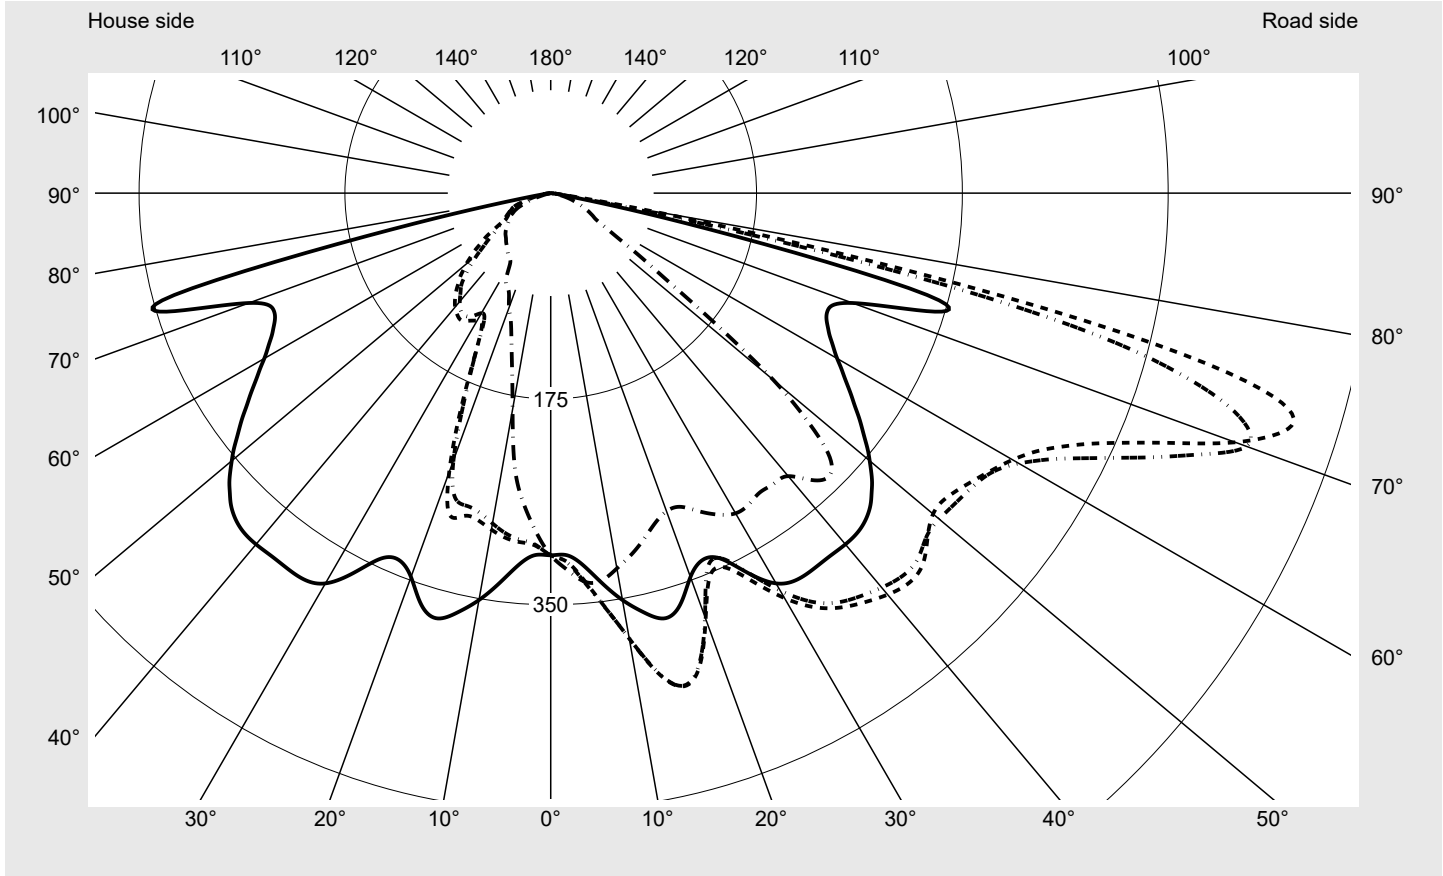

Photometric test report

Family Streetlight 21 mini LED	Order number: 5XE2B41G08GB EAN: 4058352724569	LP number 59065_677
	Version post-top or side-entry mounting Optic asymmetric, wide distribution (ST0.5a) Cover toughened safety glass Lamps LED 4000 K CRI ≥ 70 Controlgear ECG SITECO iQ Rated values Net luminous flux = 5920 lm Power consumption = 37.1 W Luminous efficacy = 159.6 lm/W	serial documentation 18.07.2022

Luminous intensity in cd/klm
C180-0
C205-25
C207,5-27,5
C270-90
Imax: 661 cd/klm

Luminaire output ratios

Eta	100.0%
Eta 0° - 90°	100.0%
Eta 90° - 180°	0.0%

Luminous intensity class acc. to EN13201-2

Class:	G3
Imax 70°	629.6
Imax 80°	99.6
Imax 90°	0.0
Imax >90°	0.0
Imax >95°	0.0

Envelope curve in cd/klm **KMK 73°** **KMK 72°** **KMK 71°** **KMK 70°** **siteco**

Photometric test report

Family Streetlight 21 mini LED	Order number: 5XE2B41G08GB EAN: 4058352724569	LP number 59065_677
Table of values for luminous intensities		Maximum luminous intensity
		siteco