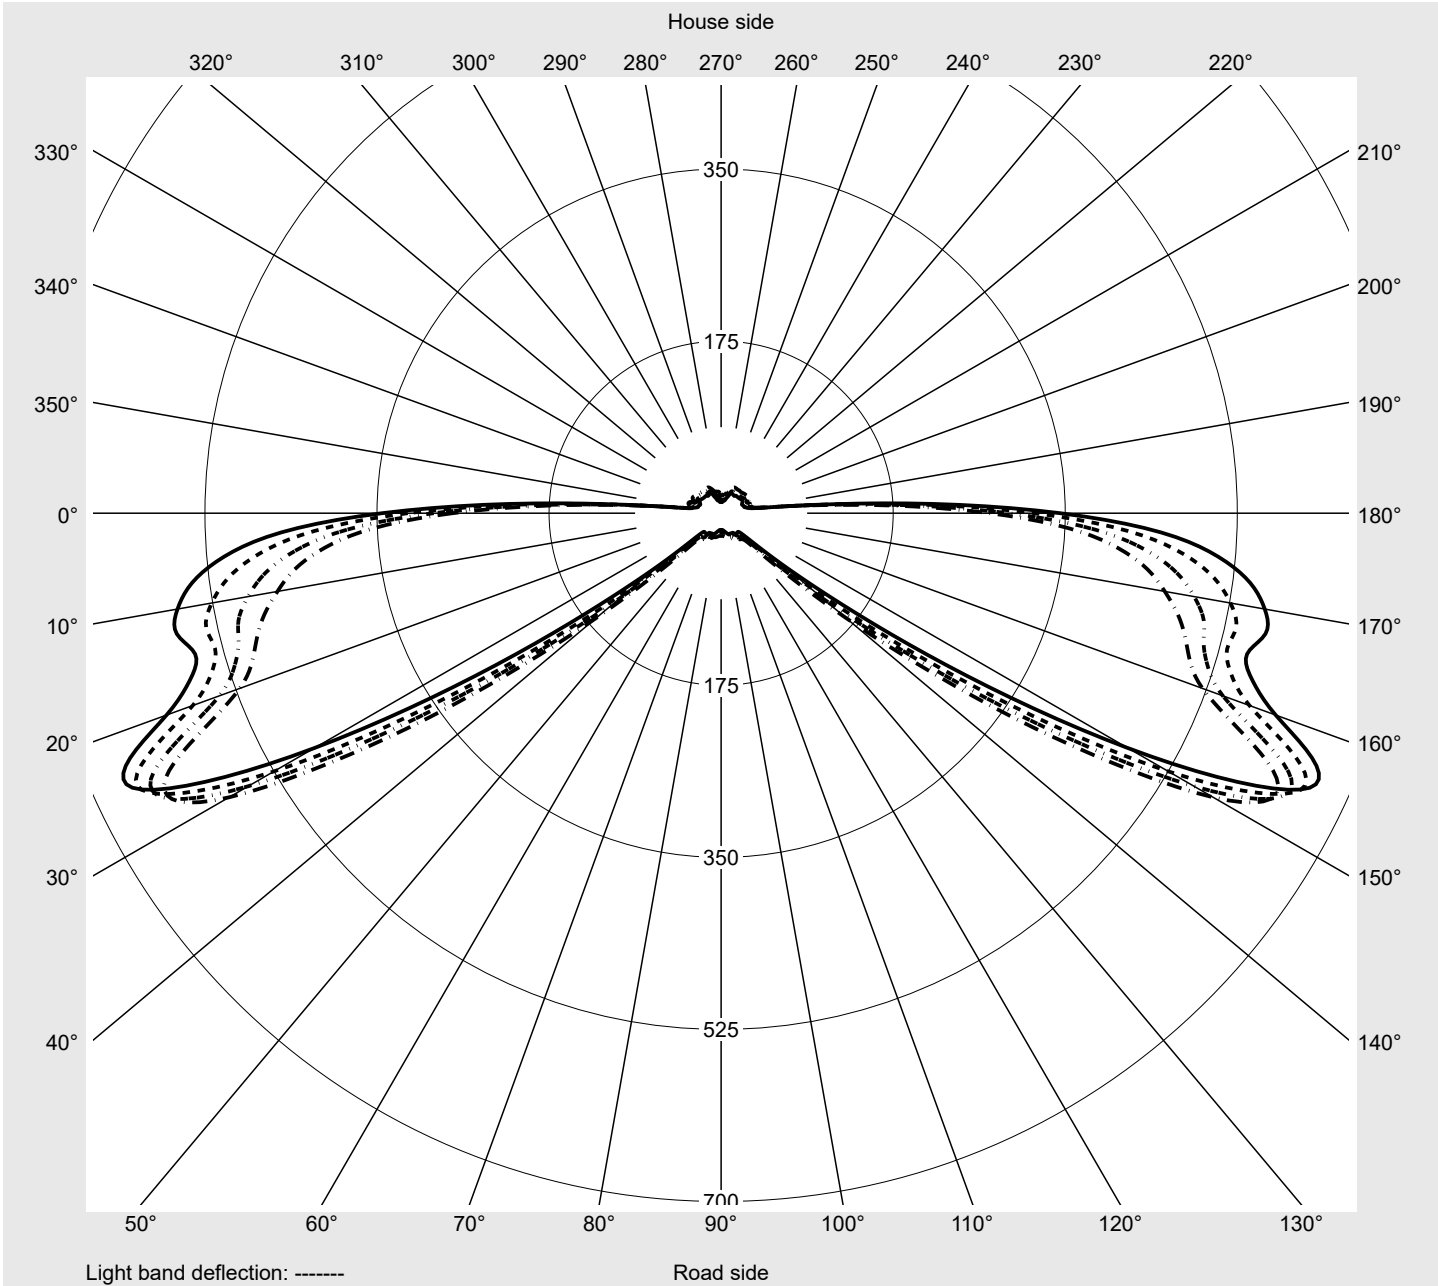

Photometric test report

Family Streetlight 21 mini LED	Order number: 5XE2B41G08GB EAN: 4058352724569	LP number 59065_677
	Version post-top or side-entry mounting Optic asymmetric, wide distribution (ST0.5a) Cover toughened safety glass Lamps LED 4000 K CRI ≥ 70 Controlgear ECG SITECO iQ Rated values Net luminous flux = 5920 lm Power consumption = 37.1 W Luminous efficacy = 159.6 lm/W	serial documentation 18.07.2022

Luminous intensity in cd/klm
C180-0
C205-25
C207,5-27,5
C270-90
Imax: 661 cd/klm

Luminaire output ratios

Eta	100.0%
Eta 0° - 90°	100.0%
Eta 90° - 180°	0.0%

Luminous intensity class acc. to EN13201-2

Class:	G3
Imax 70°	629.6
Imax 80°	99.6
Imax 90°	0.0
Imax >90°	0.0
Imax >95°	0.0

Measurement conditions

DIN EN 13032 and DIN 5032

Photometric test report

Family Streetlight 21 mini LED	Order number: 5XE2B41G08GB EAN: 4058352724569	LP number 59065_677
--	--	-------------------------------

Envelope curve in cd/klm **KMK 73°** **KMK 72°** **KMK 71°** **KMK 70°** **siteco**

Photometric test report

Family Streetlight 21 mini LED	Order number: 5XE2B41G08GB EAN: 4058352724569	LP number 59065_677
Table of values for luminous intensities		Maximum luminous intensity
		siteco