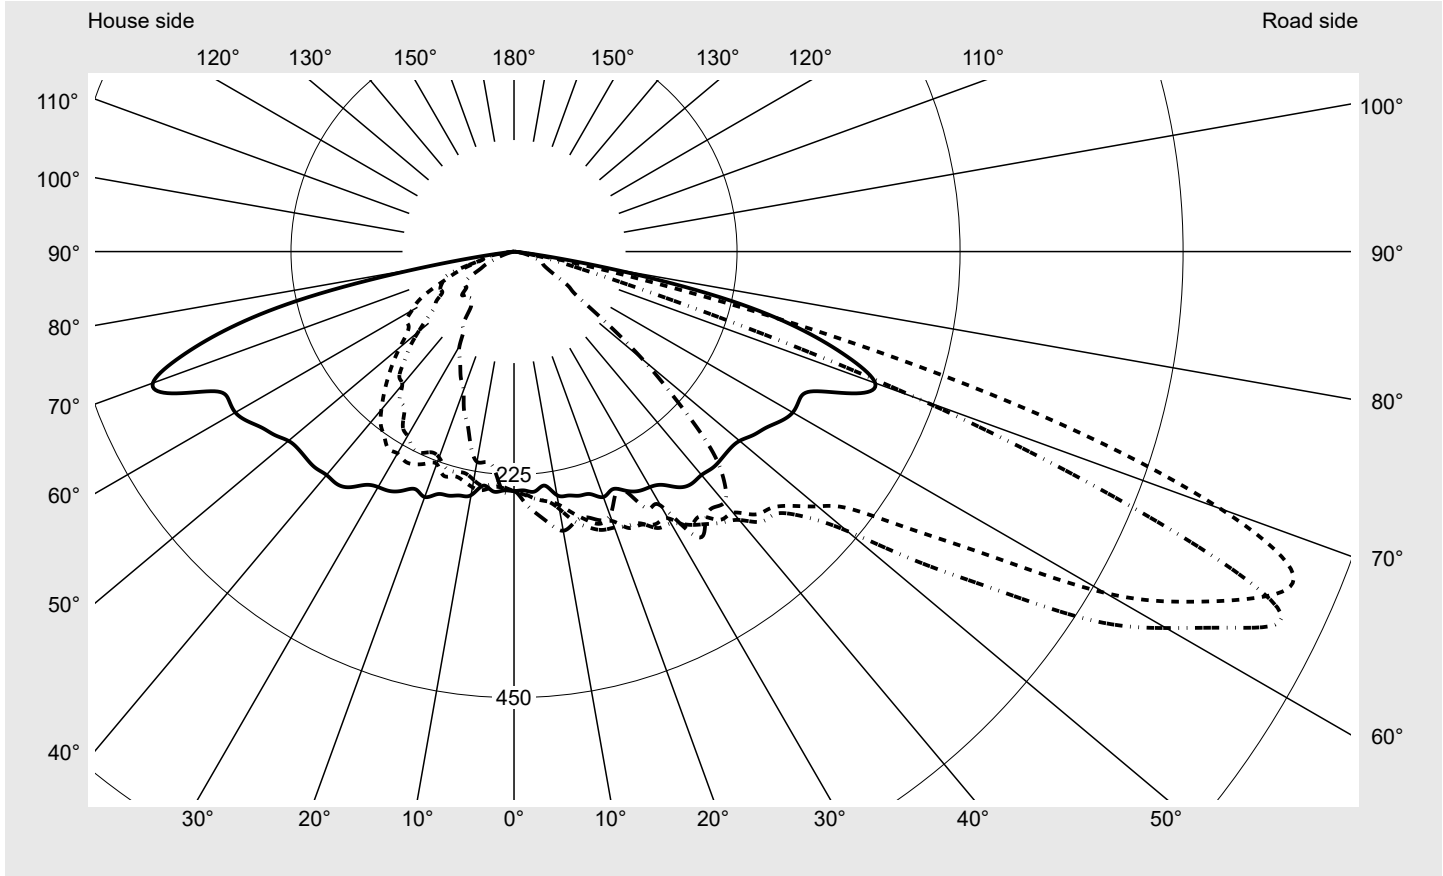

Photometric test report

Family Streetlight 21 mini LED	Order number: 5XE2C31D08HB EAN: 4058352724774	LP number 59081_866
	Version post-top or side-entry mounting Optic asymmetric, wide distribution (ST0.8a) Cover toughened safety glass Lamps LED 3000 K CRI ≥ 70 Controlgear ECG SITECO iQ Rated values Net luminous flux = 9450 lm Power consumption = 70.9 W Luminous efficacy = 133.3 lm/W	serial documentation 12.09.2022

Luminous intensity in cd/klm C180-0 C200-20 C205-25 C270-90 **Imax: 851 cd/klm**

Luminaire output ratios

Eta	100.0%
Eta 0° - 90°	100.0%
Eta 90° - 180°	0.0%

Luminous intensity class acc. to EN13201-2

Class:	G3
Imax 70°	826.1
Imax 80°	99.6
Imax 90°	0.0
Imax >90°	0.0
Imax >95°	0.0

Measurement conditions

DIN EN 13032 and DIN 5032

Photometric test report

Family Streetlight 21 mini LED	Order number: 5XE2C31D08HB EAN: 4058352724774	LP number 59081_866
--	--	-------------------------------

Envelope curve in cd/klm **KMK 67.5°** **KMK 65°** **KMK 62.5°** **KMK 60°** **siteco**

Photometric test report

Family Streetlight 21 mini LED	Order number: 5XE2C31D08HB EAN: 4058352724774	LP number 59081_866
---	--	--------------------------------------