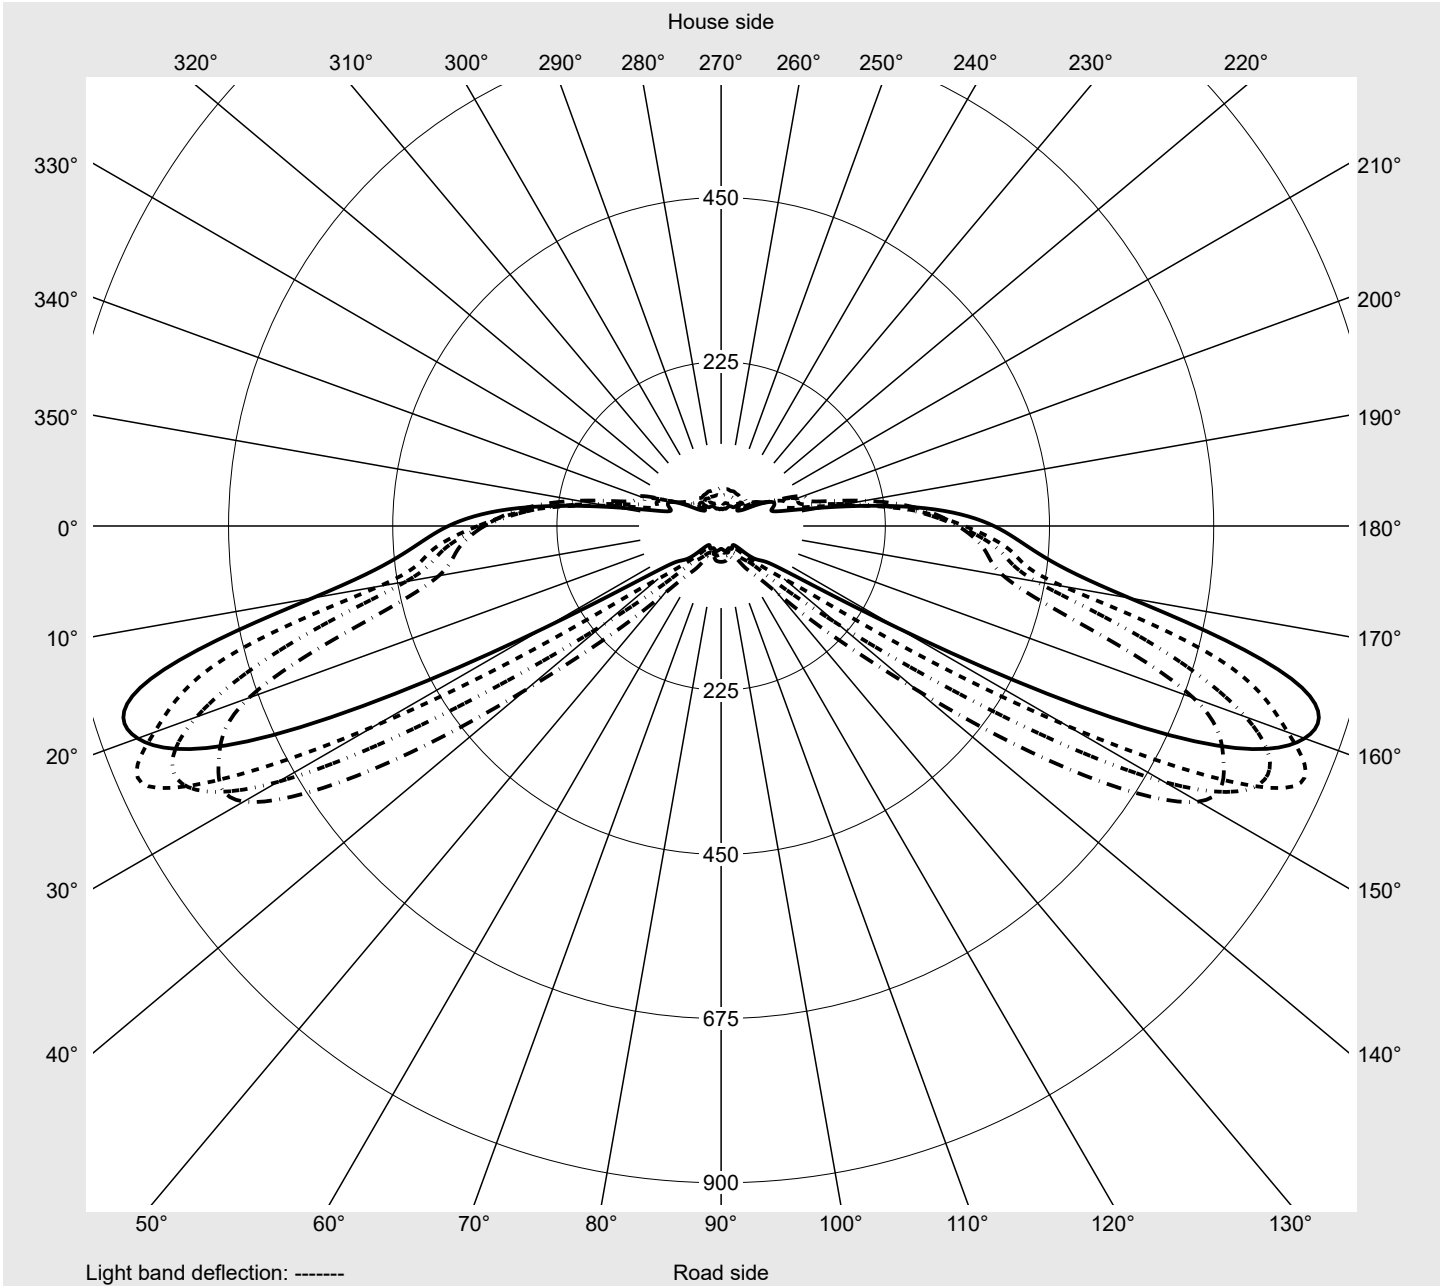

Photometric test report

Family Streetlight 21 mini LED	Order number: 5XE2C31D08HB EAN: 4058352724774	LP number 59081_866
	Version post-top or side-entry mounting Optic asymmetric, wide distribution (ST0.8a) Cover toughened safety glass Lamps LED 3000 K CRI ≥ 70 Controlgear ECG SITECO iQ Rated values Net luminous flux = 9450 lm Power consumption = 70.9 W Luminous efficacy = 133.3 lm/W	serial documentation 12.09.2022

Luminous intensity in cd/klm C180-0 C200-20 C205-25 C270-90 **Imax: 851 cd/klm**

Luminaire output ratios

Eta	100.0%
Eta 0° - 90°	100.0%
Eta 90° - 180°	0.0%

Luminous intensity class acc. to EN13201-2

Class:	G3
Imax 70°	826.1
Imax 80°	99.6
Imax 90°	0.0
Imax >90°	0.0
Imax >95°	0.0

Measurement conditions

DIN EN 13032 and DIN 5032

Photometric test report

Family Streetlight 21 mini LED	Order number: 5XE2C31D08HB EAN: 4058352724774	LP number 59081_866
--	--	-------------------------------

Envelope curve in cd/klm **KMK 67.5°** **KMK 65°** **KMK 62.5°** **KMK 60°** **siteco**

Photometric test report

Family Streetlight 21 mini LED	Order number: 5XE2C31D08HB EAN: 4058352724774	LP number 59081_866
---	--	--------------------------------------