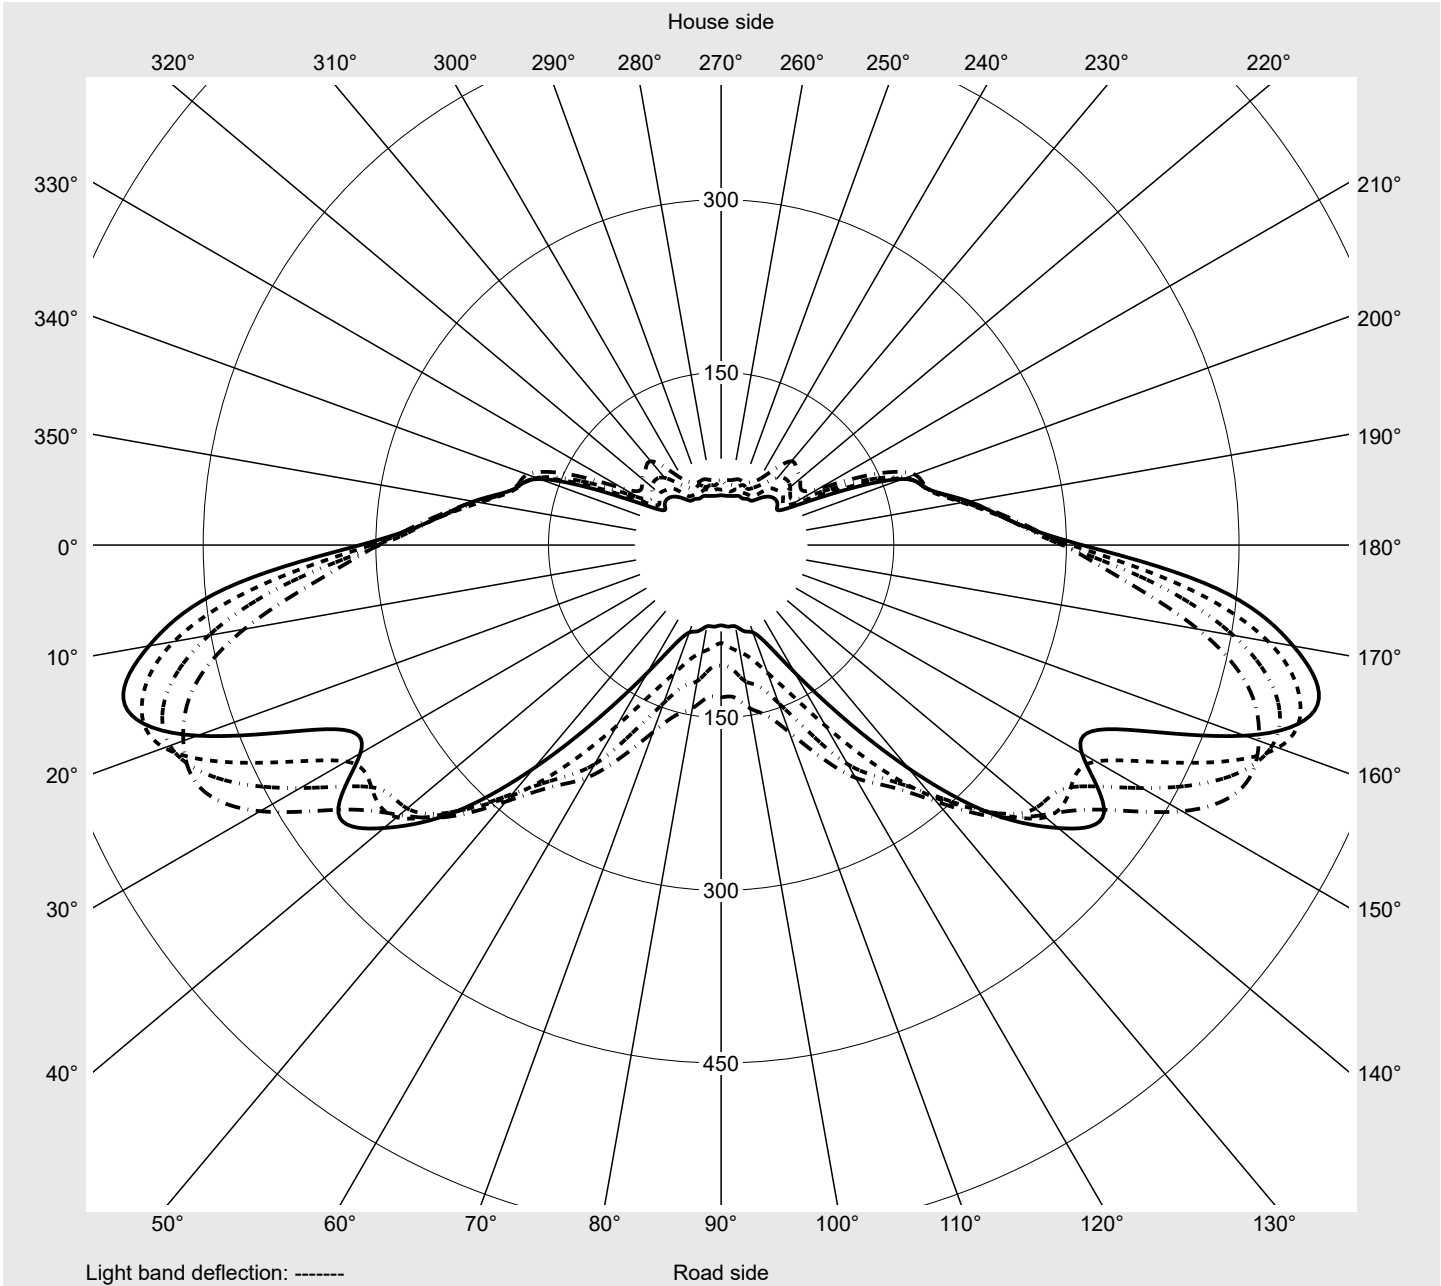

Photometric test report

Family Streetlight 21 mini LED	Order number: 5XE2C31G08JB EAN: 4058352724811	LP number 59082_41
	Version post-top or side-entry mounting Optic asymmetric, wide distribution (ST0.8a G) Cover toughened safety glass Lamps LED 3000 K CRI ≥ 70 Controlgear ECG SITECO iQ Rated values Net luminous flux = 10820 lm Power consumption = 71.6 W Luminous efficacy = 151.1 lm/W	serial documentation 23.08.2022

Luminous intensity in cd/klm C180-0 C195-15 C200-20 C270-90 **Imax: 536 cd/klm**

Luminaire output ratios	
Eta	100.0%
Eta 0° - 90°	100.0%
Eta 90° - 180°	0.0%

Luminous intensity class acc. to EN13201-2	
Class:	G4
Imax 70°	493.9
Imax 80°	97.8
Imax 90°	0.0
Imax >90°	0.0
Imax >95°	0.0

Measurement conditions
DIN EN 13032 and DIN 5032

Photometric test report

Family Streetlight 21 mini LED	Order number: 5XE2C31G08JB EAN: 4058352724811	LP number 59082_41
--	--	------------------------------

Envelope curve in cd/klm **KMK 60°** **KMK 57.5°** **KMK 55°** **KMK 52.5°** **siteco**

Photometric test report

Family Streetlight 21 mini LED	Order number: 5XE2C31G08JB EAN: 4058352724811	LP number 59082_41
Table of values for luminous intensities		Maximum luminous intensity
		siteco