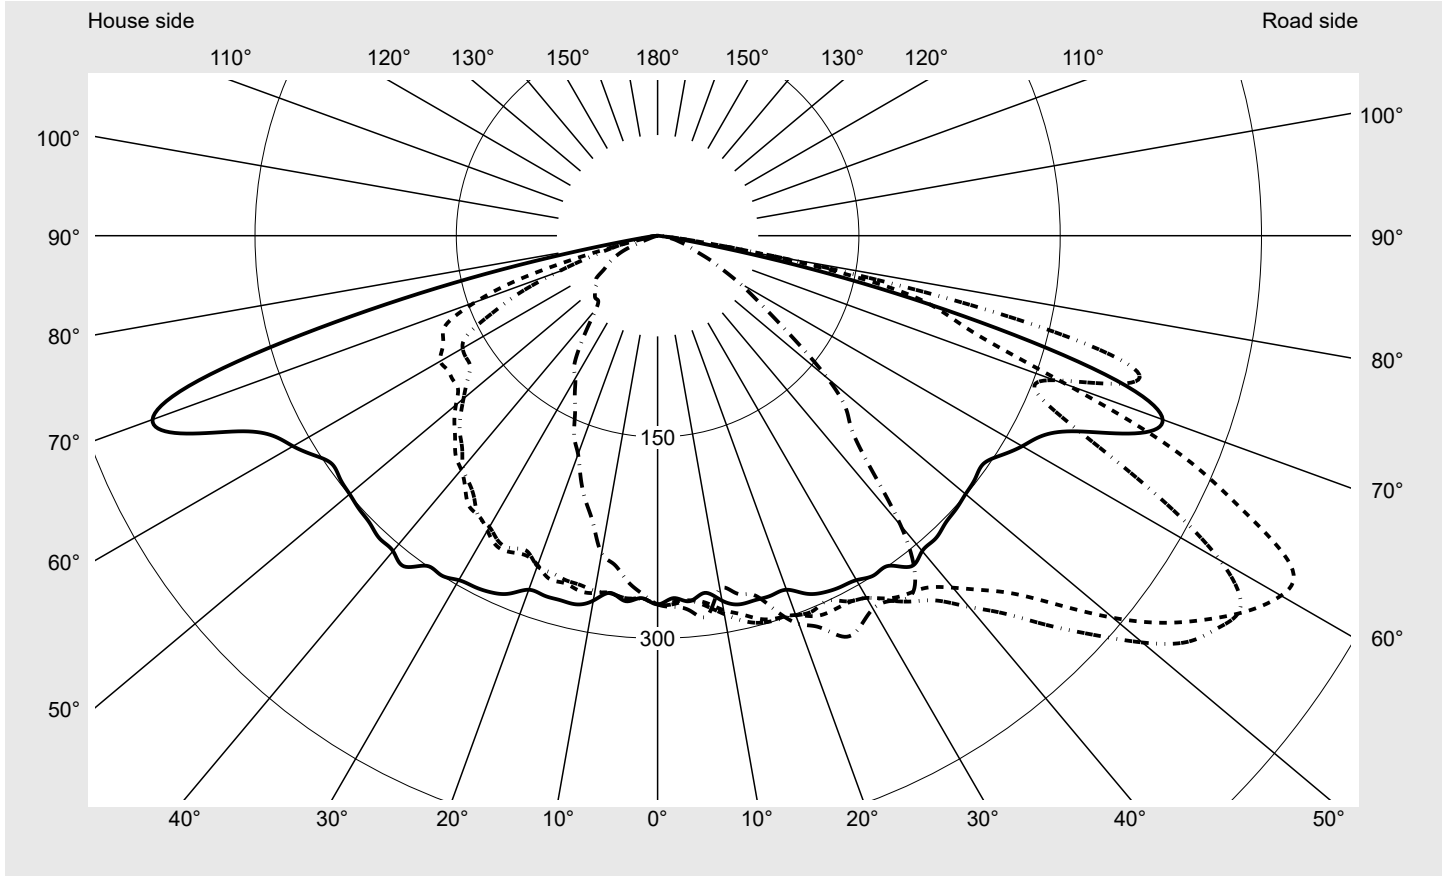

Photometric test report

Family Streetlight 21 mini LED	Order number: 5XE2C31G08JB EAN: 4058352724811	LP number 59082_41
	Version post-top or side-entry mounting Optic asymmetric, wide distribution (ST0.8a G) Cover toughened safety glass Lamps LED 3000 K CRI ≥ 70 Controlgear ECG SITECO iQ Rated values Net luminous flux = 10820 lm Power consumption = 71.6 W Luminous efficacy = 151.1 lm/W	serial documentation 23.08.2022

Luminous intensity in cd/klm C180-0 C195-15 C200-20 C270-90 **Imax: 536 cd/klm**

Luminaire output ratios	
Eta	100.0%
Eta 0° - 90°	100.0%
Eta 90° - 180°	0.0%

Luminous intensity class acc. to EN13201-2	
Class:	G4
Imax 70°	493.9
Imax 80°	97.8
Imax 90°	0.0
Imax >90°	0.0
Imax >95°	0.0

Measurement conditions
DIN EN 13032 and DIN 5032

Photometric test report

Family Streetlight 21 mini LED	Order number: 5XE2C31G08JB EAN: 4058352724811	LP number 59082_41
--	--	------------------------------

Envelope curve in cd/klm **KMK 60°** **KMK 57.5°** **KMK 55°** **KMK 52.5°** **siteco**

Photometric test report

Family Streetlight 21 mini LED	Order number: 5XE2C31G08JB EAN: 4058352724811	LP number 59082_41
Table of values for luminous intensities		Maximum luminous intensity
		siteco