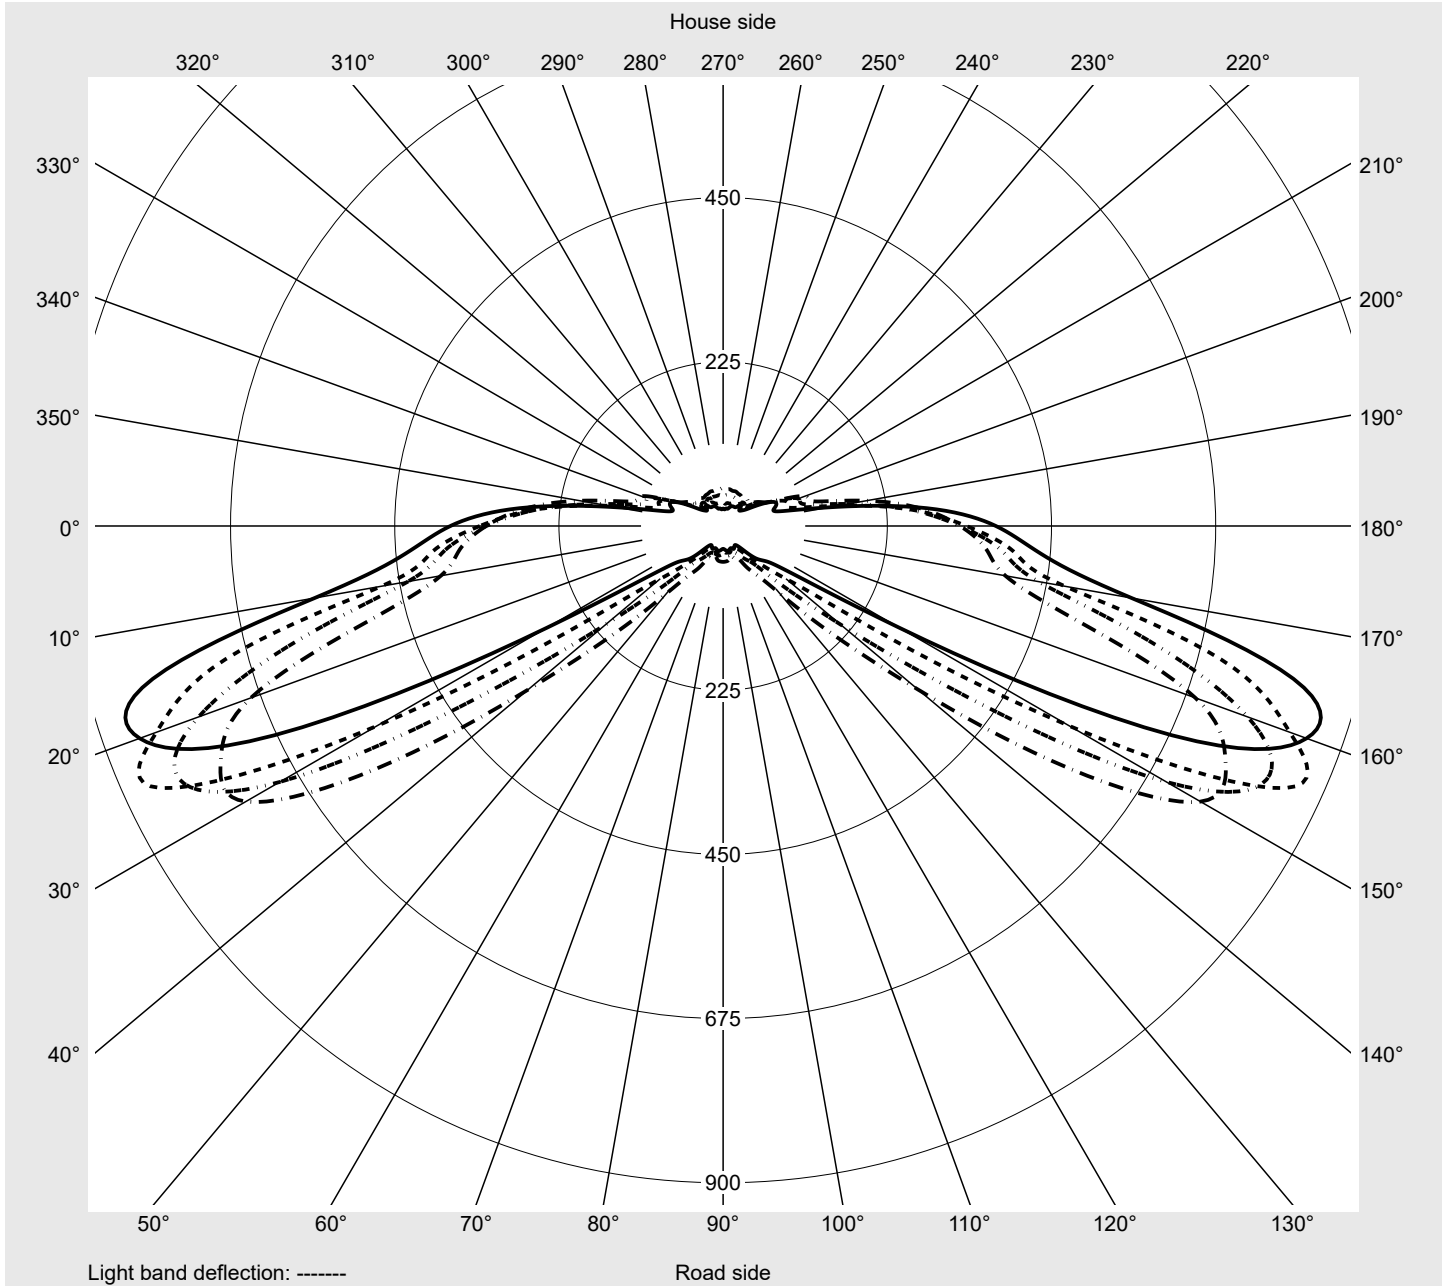

Photometric test report

Family
Streetlight 21 mini LED

Order number: 5XE2C41D08GB
EAN: 4058352724927

LP number
59081_681

Version post-top or side-entry mounting
Optic asymmetric, wide distribution (ST0.8a)
Cover toughened safety glass
Lamps LED 4000 K | CRI ≥ 70
Controlgear ECG SITECO iQ
Rated values Net luminous flux = 5920 lm
 Power consumption = 37.1 W
 Luminous efficacy = 159.6 lm/W

Luminaire output ratios

Eta	100.0%
Eta 0° - 90°	100.0%
Eta 90° - 180°	0.0%

Luminous intensity class acc. to EN13201-2

Class:	G3
Imax 70°	826.1
Imax 80°	99.6
Imax 90°	0.0
Imax >90°	0.0
Imax >95°	0.0

Measurement conditions

DIN EN 13032 and DIN 5032

Photometric test report

Family Streetlight 21 mini LED	Order number: 5XE2C41D08GB EAN: 4058352724927	LP number 59081_681
---	--	--------------------------------------

Envelope curve in cd/klm	KMK 67.5°	KMK 65°	KMK 62.5°	KMK 60°	
---------------------------------	------------------	----------------	------------------	----------------	--