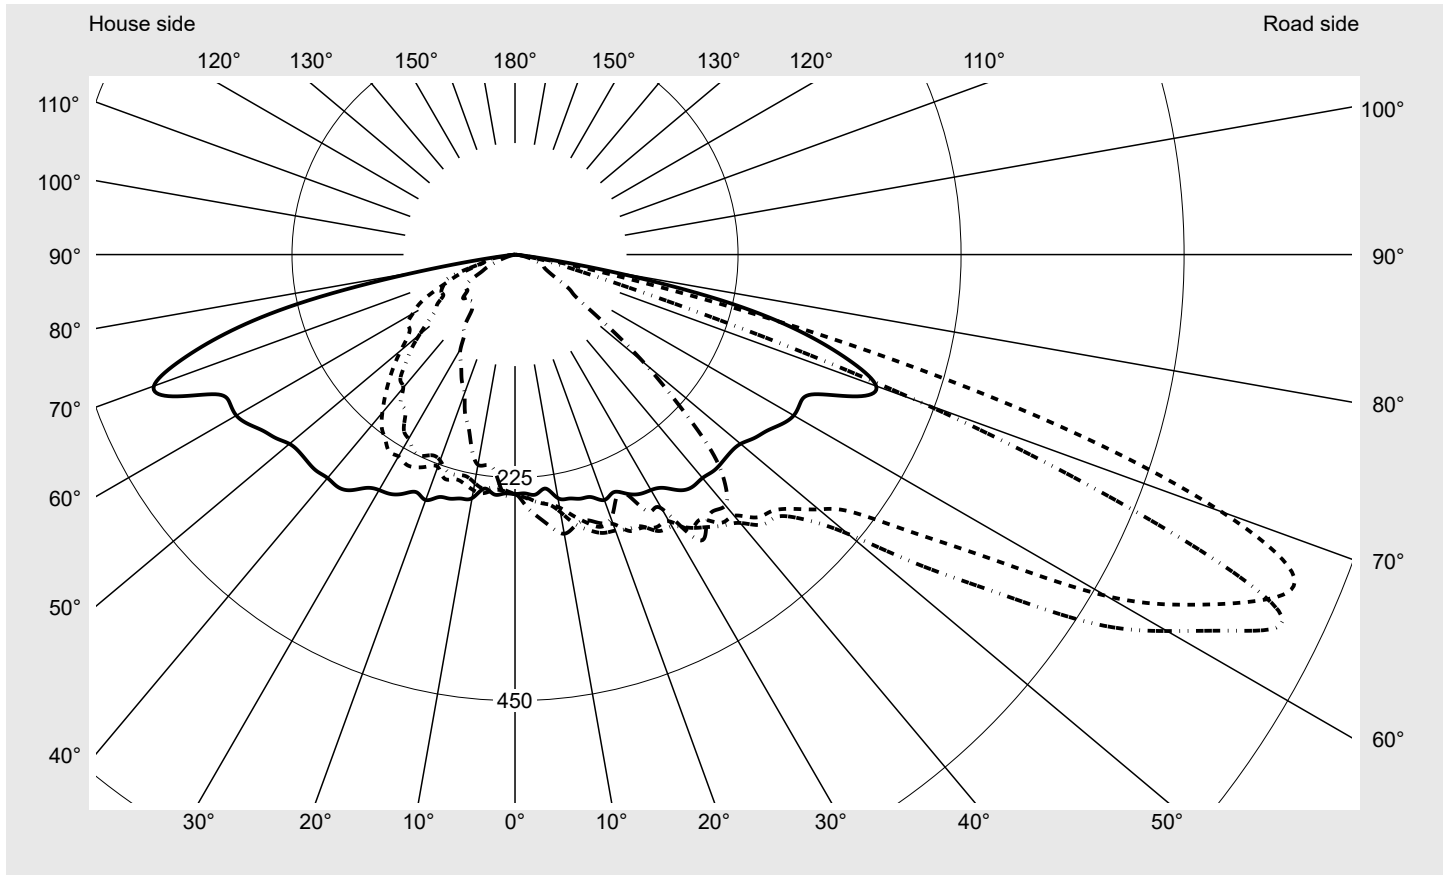

Photometric test report

Family
Streetlight 21 mini LED

Order number: 5XE2C41D08GB
EAN: 4058352724927

LP number
59081_681

Version post-top or side-entry mounting
Optic asymmetric, wide distribution (ST0.8a)
Cover toughened safety glass
Lamps LED 4000 K | CRI ≥ 70
Controlgear ECG SITECO iQ
Rated values Net luminous flux = 5920 lm
 Power consumption = 37.1 W
 Luminous efficacy = 159.6 lm/W

serial
documentation
18.07.2022

siteco

Luminous intensity in cd/klm

C180-0

C200-20

C205-25

C270-90

Imax: 851 cd/klm

Luminaire output ratios

Eta	100.0%
Eta 0° - 90°	100.0%
Eta 90° - 180°	0.0%

Luminous intensity class acc. to EN13201-2

Class:	G3
Imax 70°	826.1
Imax 80°	99.6
Imax 90°	0.0
Imax >90°	0.0
Imax >95°	0.0

Measurement conditions

DIN EN 13032 and DIN 5032

Photometric test report

Family Streetlight 21 mini LED	Order number: 5XE2C41D08GB EAN: 4058352724927	LP number 59081_681
---	--	--------------------------------------

Envelope curve in cd/klm	KMK 67.5°	KMK 65°	KMK 62.5°	KMK 60°	
---------------------------------	------------------	----------------	------------------	----------------	--