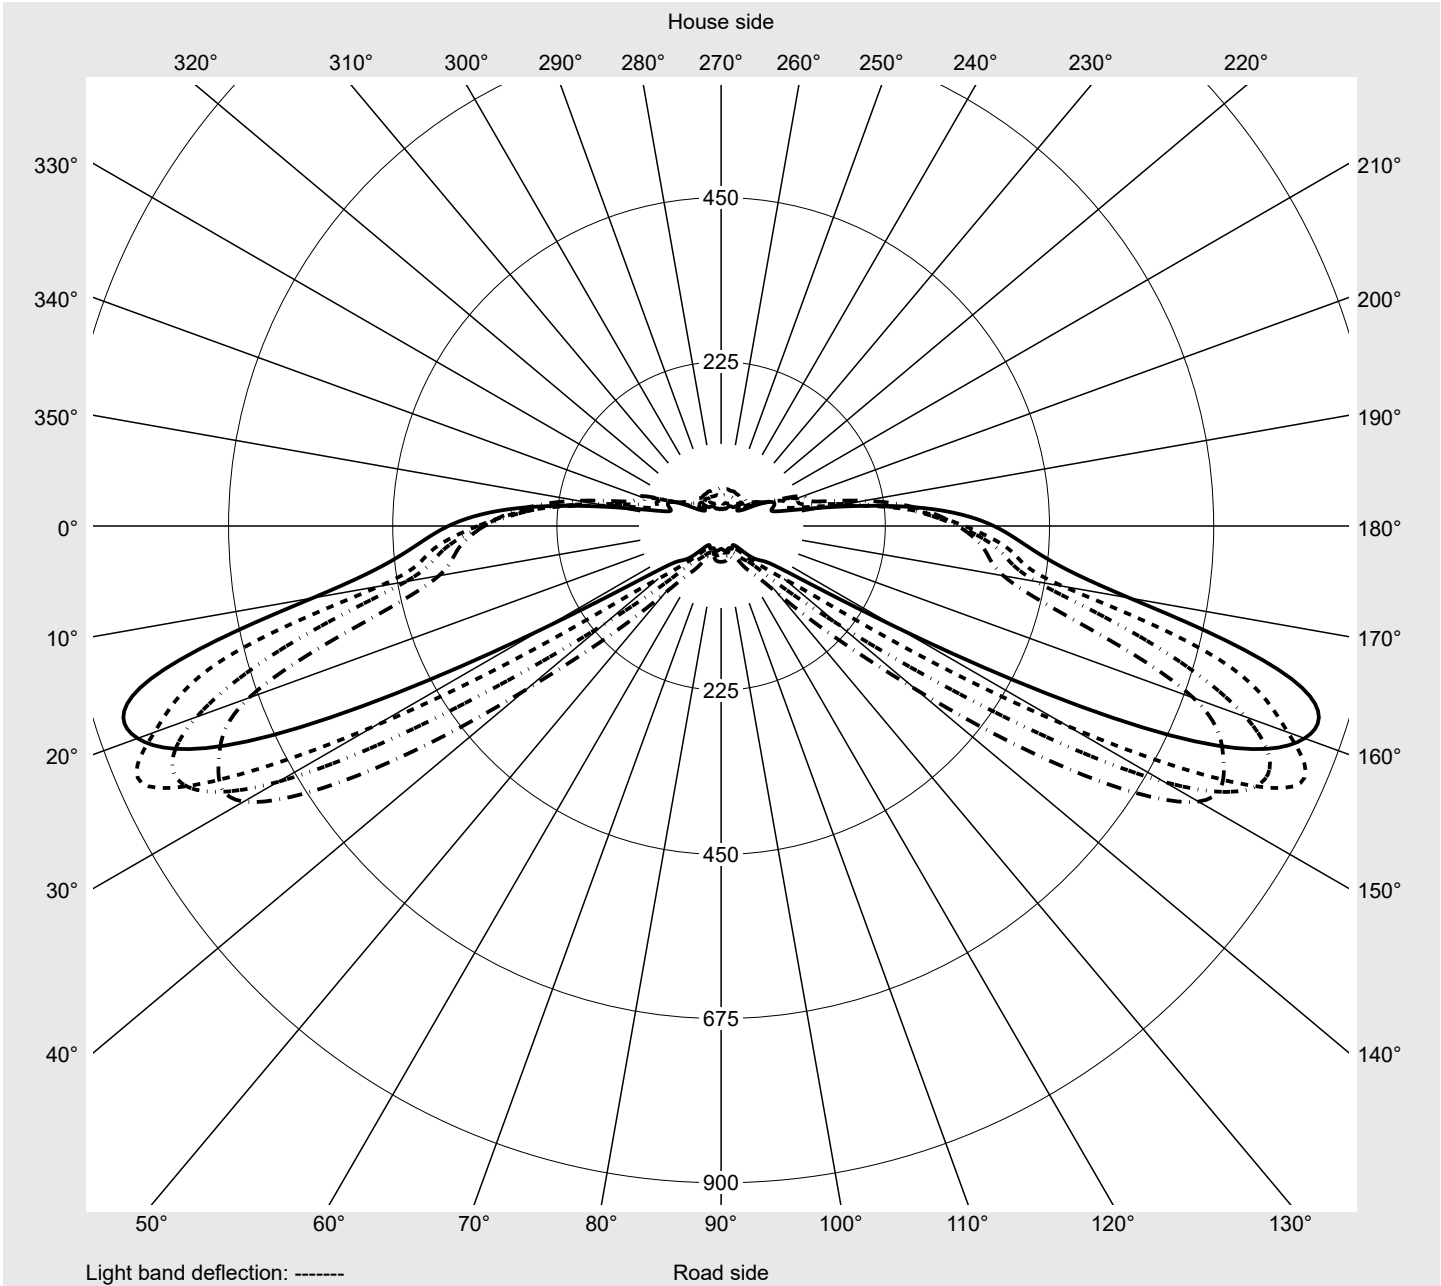

Photometric test report

Family
Streetlight 21 mini LED

Order number: 5XE2C41G08GB
EAN: 4058352724958

LP number
59081_682

Version post-top or side-entry mounting
Optic asymmetric, wide distribution (ST0.8a)
Cover toughened safety glass
Lamps LED 4000 K | CRI ≥ 70
Controlgear ECG SITECO iQ
Rated values Net luminous flux = 5920 lm
Power consumption = 37.1 W
Luminous efficacy = 159.6 lm/W

Luminaire output ratios

Eta	100.0%
Eta 0° - 90°	100.0%
Eta 90° - 180°	0.0%

Luminous intensity class acc. to EN13201-2

Class:	G3
Imax 70°	826.1
Imax 80°	99.6
Imax 90°	0.0
Imax >90°	0.0
Imax >95°	0.0

Measurement conditions

DIN EN 13032 and DIN 5032

Photometric test report

Family Streetlight 21 mini LED	Order number: 5XE2C41G08GB EAN: 4058352724958	LP number 59081_682
--	--	-------------------------------

Envelope curve in cd/klm **KMK 67.5°** **KMK 65°** **KMK 62.5°** **KMK 60°** **siteco**