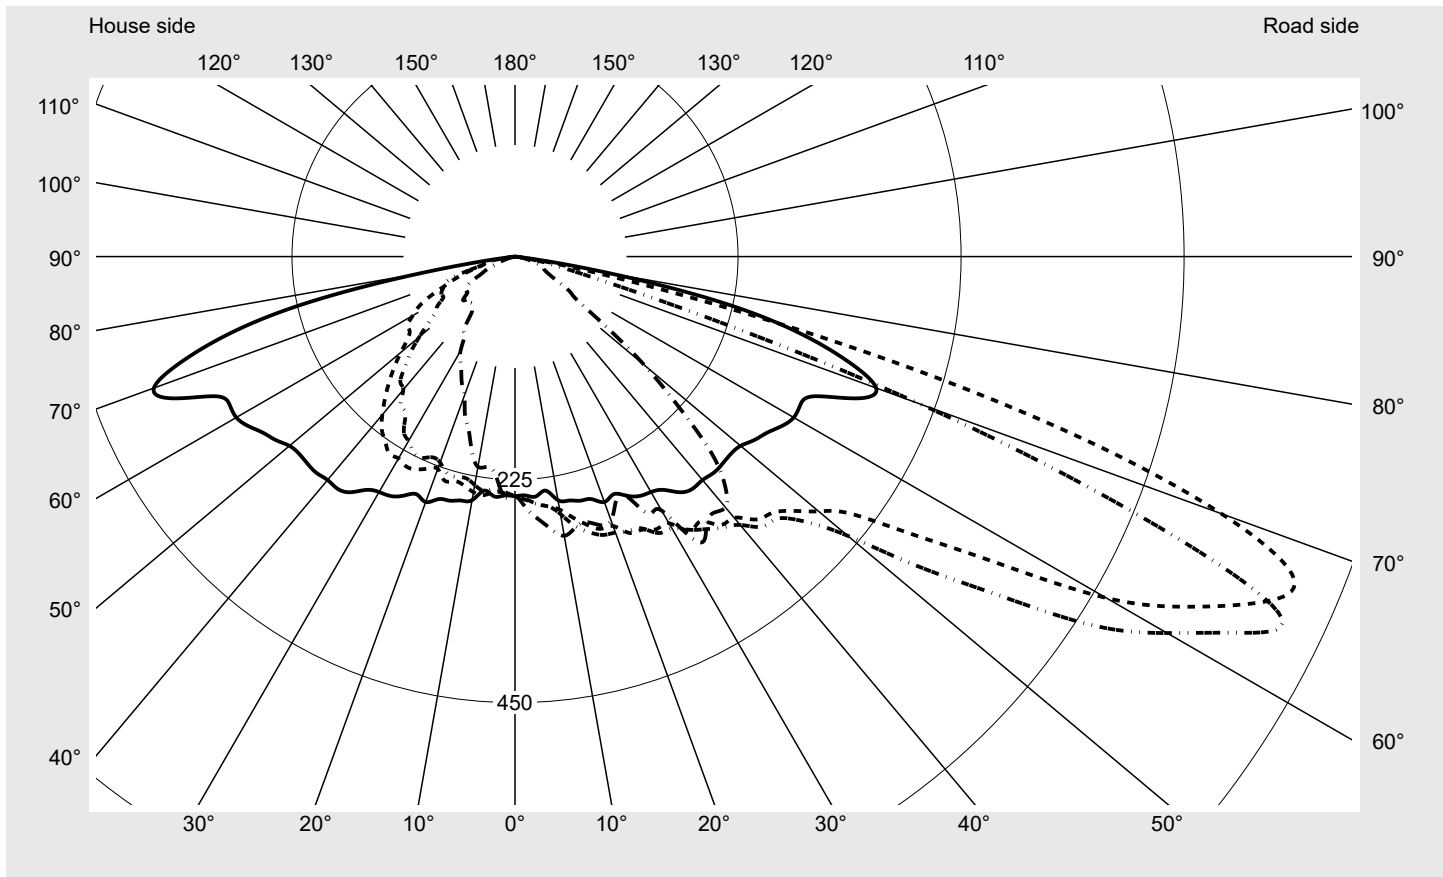

Photometric test report

Family
Streetlight 21 mini LED

Order number: 5XE2C41G08GB
EAN: 4058352724958

LP number
59081_682

Version post-top or side-entry mounting
Optic asymmetric, wide distribution (ST0.8a)
Cover toughened safety glass
Lamps LED 4000 K | CRI ≥ 70
Controlgear ECG SITECO iQ
Rated values Net luminous flux = 5920 lm
Power consumption = 37.1 W
Luminous efficacy = 159.6 lm/W

serial
documentation
18.07.2022

siteco

Luminous intensity in cd/klm

C180-0

C200-20

C205-25

C270-90

Imax: 851 cd/klm

Luminaire output ratios

Eta	100.0%
Eta 0° - 90°	100.0%
Eta 90° - 180°	0.0%

Luminous intensity class acc. to EN13201-2

Class:	G3
Imax 70°	826.1
Imax 80°	99.6
Imax 90°	0.0
Imax >90°	0.0
Imax >95°	0.0

Measurement conditions

DIN EN 13032 and DIN 5032

Photometric test report

Family Streetlight 21 mini LED	Order number: 5XE2C41G08GB EAN: 4058352724958	LP number 59081_682
--	--	-------------------------------

Envelope curve in cd/klm **KMK 67.5°** **KMK 65°** **KMK 62.5°** **KMK 60°** **siteco**