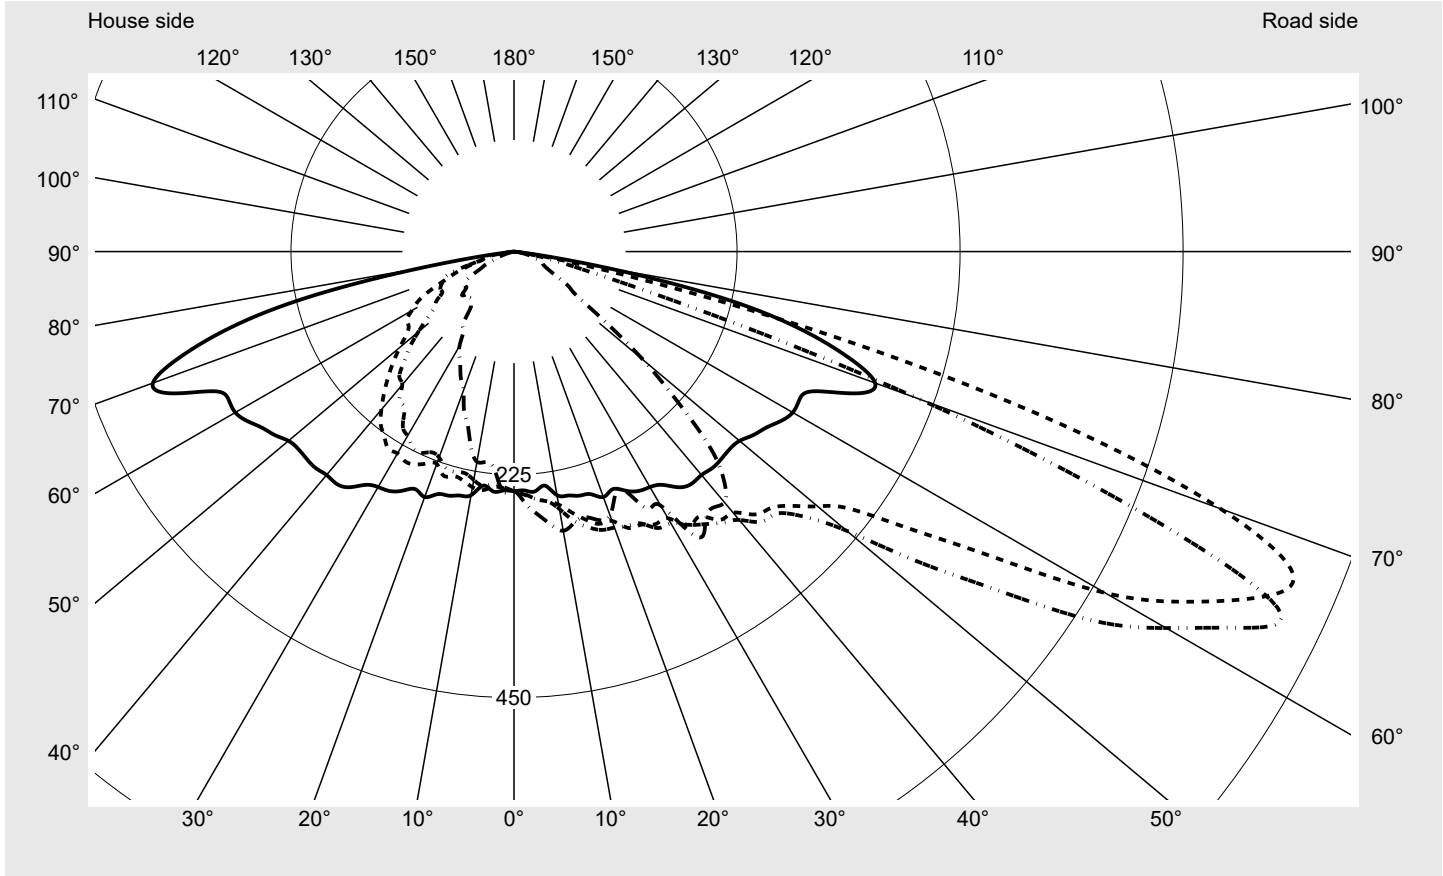

Photometric test report

Family Streetlight 21 mini LED	Order number: 5XE2C41G08HB EAN: 4058352724965	LP number 59081_875
	Version post-top or side-entry mounting Optic asymmetric, wide distribution (ST0.8a) Cover toughened safety glass Lamps LED 4000 K CRI ≥ 70 Controlgear ECG SITECO iQ Rated values Net luminous flux = 9860 lm Power consumption = 70.9 W Luminous efficacy = 139.1 lm/W	serial documentation 12.09.2022
		

Luminous intensity in cd/klm C180-0 C200-20 C205-25 C270-90 **Imax: 851 cd/klm**

Luminaire output ratios

Eta	100.0%
Eta 0° - 90°	100.0%
Eta 90° - 180°	0.0%

Luminous intensity class acc. to EN13201-2

Class:	G3
Imax 70°	826.1
Imax 80°	99.6
Imax 90°	0.0
Imax >90°	0.0
Imax >95°	0.0

Measurement conditions

DIN EN 13032 and DIN 5032

Photometric test report

Family Streetlight 21 mini LED	Order number: 5XE2C41G08HB EAN: 4058352724965	LP number 59081_875
--	--	-------------------------------

Envelope curve in cd/klm **KMK 67.5°** **KMK 65°** **KMK 62.5°** **KMK 60°** **siteco**

Photometric test report

Family Streetlight 21 mini LED	Order number: 5XE2C41G08HB EAN: 4058352724965	LP number 59081_875
Table of values for luminous intensities		Maximum luminous intensity