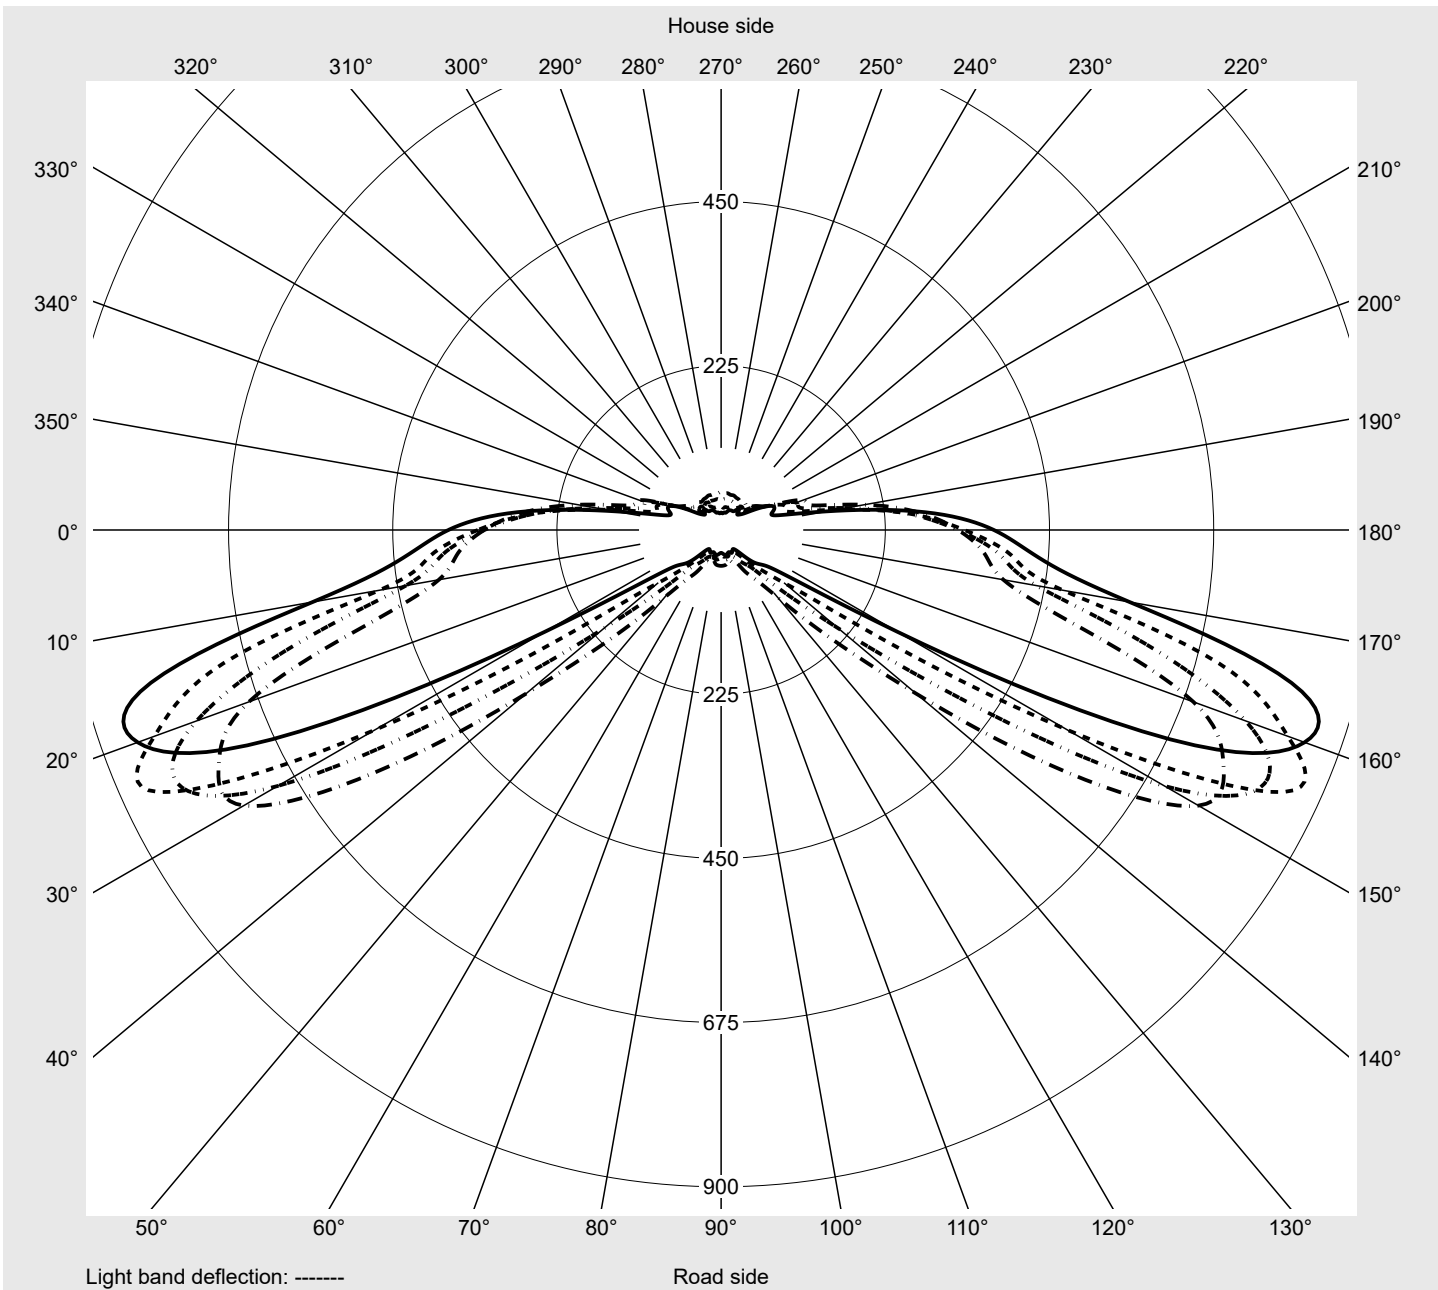

Photometric test report

Family Streetlight 21 mini LED	Order number: 5XE2C41G08HB EAN: 4058352724965	LP number 59081_875
	Version post-top or side-entry mounting Optic asymmetric, wide distribution (ST0.8a) Cover toughened safety glass Lamps LED 4000 K CRI ≥ 70 Controlgear ECG SITECO iQ Rated values Net luminous flux = 9860 lm Power consumption = 70.9 W Luminous efficacy = 139.1 lm/W	serial documentation 12.09.2022
		

Luminous intensity in cd/klm C180-0 C200-20 C205-25 C270-90 **Imax: 851 cd/klm**

Luminaire output ratios

Eta	100.0%
Eta 0° - 90°	100.0%
Eta 90° - 180°	0.0%

Luminous intensity class acc. to EN13201-2

Class:	G3
Imax 70°	826.1
Imax 80°	99.6
Imax 90°	0.0
Imax >90°	0.0
Imax >95°	0.0

Measurement conditions

DIN EN 13032 and DIN 5032

Photometric test report

Family Streetlight 21 mini LED	Order number: 5XE2C41G08HB EAN: 4058352724965	LP number 59081_875
--	--	-------------------------------

Envelope curve in cd/klm **KMK 67.5°** **KMK 65°** **KMK 62.5°** **KMK 60°** **siteco**

Photometric test report

Family Streetlight 21 mini LED	Order number: 5XE2C41G08HB EAN: 4058352724965	LP number 59081_875
Table of values for luminous intensities		Maximum luminous intensity