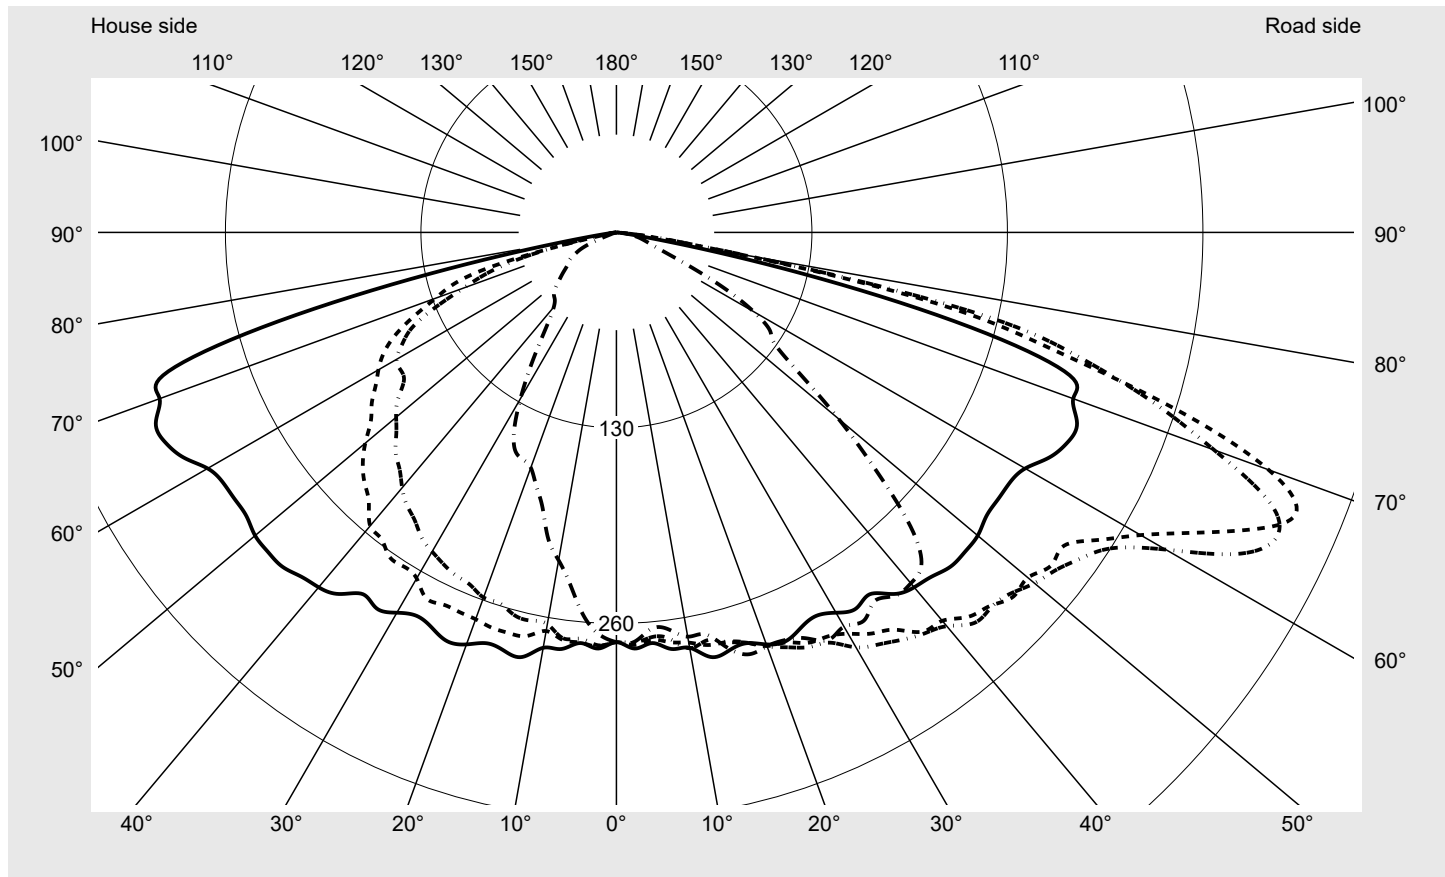

Photometric test report

Family
Streetlight 21 mini LED

Order number: 5XE2D31G08JB
EAN: 4058352643570

LP number
59078_41

Version	post-top or side-entry mounting
Optic	asymmetric, wide distribution (ST1.0a G)
Cover	toughened safety glass
Lamps	LED 3000 K CRI ≥ 70
Controlgear	ECG SITECO iQ
Rated values	Net luminous flux = 10820 lm Power consumption = 71.6 W Luminous efficacy = 151.1 lm/W

serial
documentation
23.08.2022

siteco

Luminous intensity in cd/klm

C180-0

C195-15

C200-20

C270-90

Imax: 489 cd/klm

Luminaire output ratios

Eta	100.0%
Eta 0° - 90°	100.0%
Eta 90° - 180°	0.0%

Luminous intensity class acc. to EN13201-2

Class:	G4
Imax 70°	461.5
Imax 80°	96.1
Imax 90°	0.0
Imax >90°	0.0
Imax >95°	0.0

Measurement conditions

DIN EN 13032 and DIN 5032

Photometric test report

Family Streetlight 21 mini LED	Order number: 5XE2D31G08JB EAN: 4058352643570	LP number 59078_41
--	--	------------------------------

Envelope curve in cd/klm **KMK 67.5°** **KMK 65°** **KMK 62.5°** **KMK 60°** **siteco**