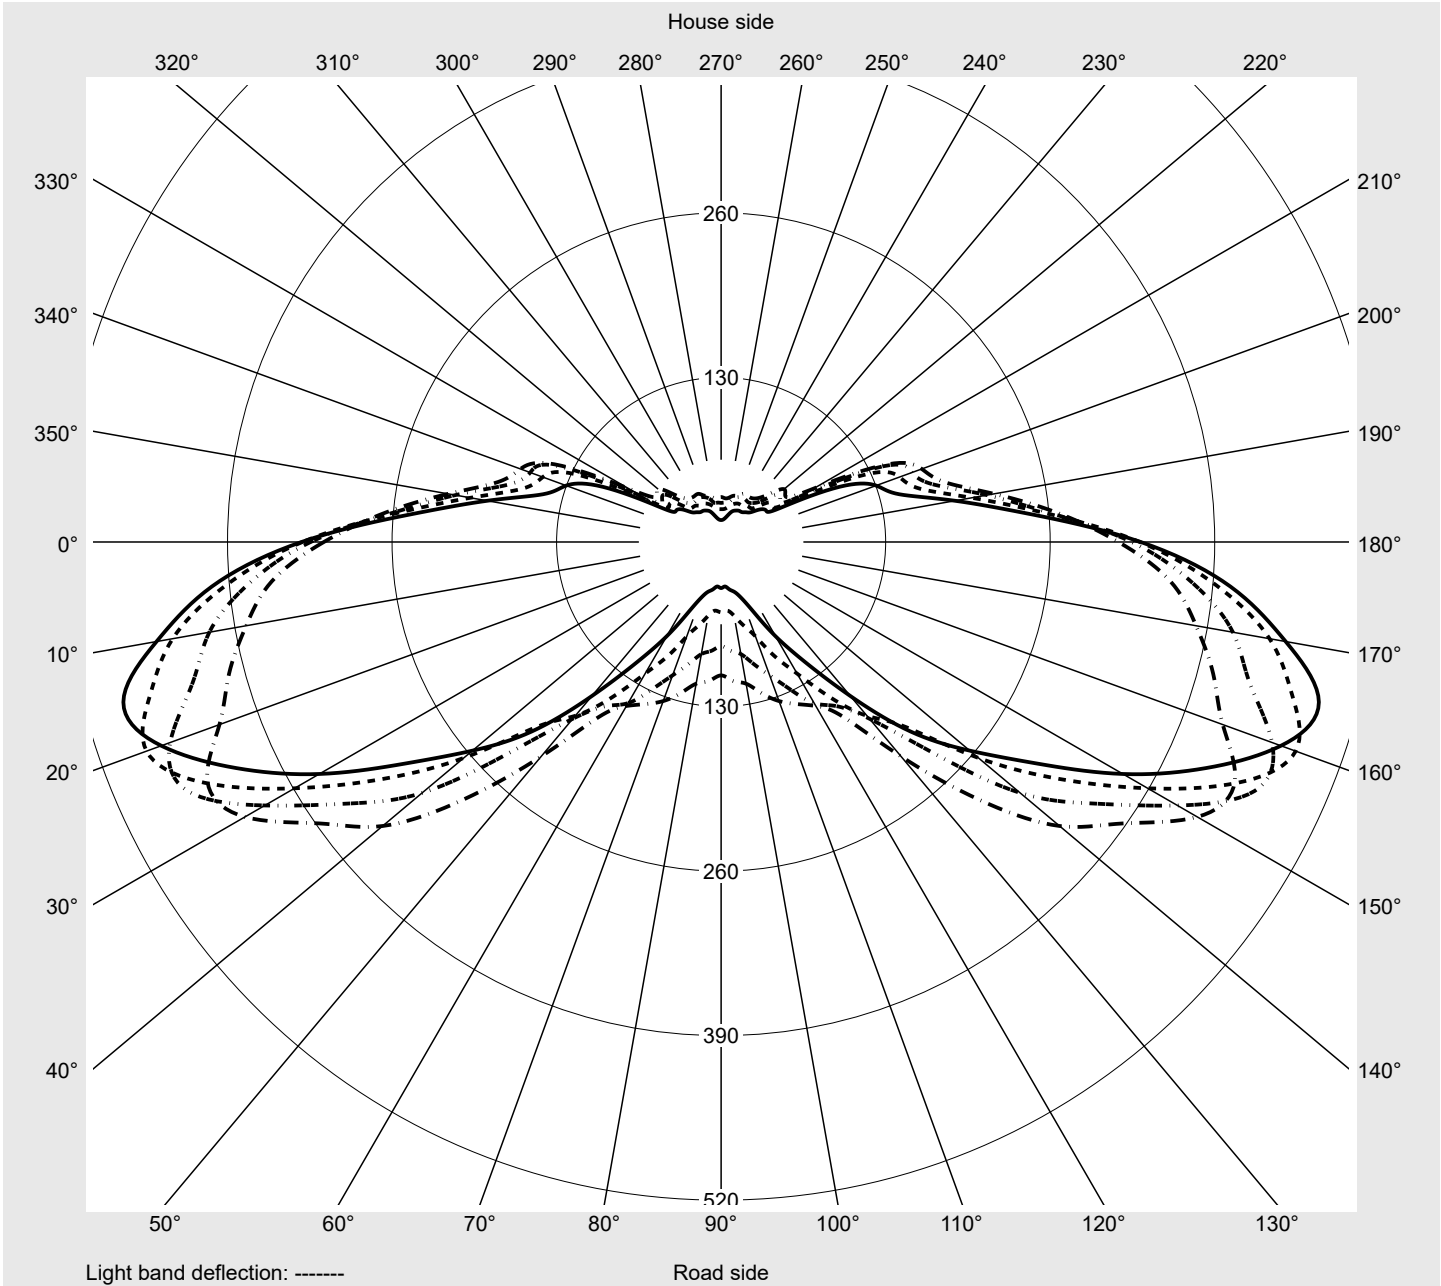

Photometric test report

Family
Streetlight 21 mini LED

Order number: 5XE2D31G08JB
EAN: 4058352643570

LP number
59078_41

Version	post-top or side-entry mounting
Optic	asymmetric, wide distribution (ST1.0a G)
Cover	toughened safety glass
Lamps	LED 3000 K CRI ≥ 70
Controlgear	ECG SITECO iQ
Rated values	Net luminous flux = 10820 lm Power consumption = 71.6 W Luminous efficacy = 151.1 lm/W

Luminaire output ratios

Eta	100.0%
Eta 0° - 90°	100.0%
Eta 90° - 180°	0.0%

Luminous intensity class acc. to EN13201-2

Class:	G4
Imax 70°	461.5
Imax 80°	96.1
Imax 90°	0.0
Imax >90°	0.0
Imax >95°	0.0

Measurement conditions

DIN EN 13032 and DIN 5032

Photometric test report

Family Streetlight 21 mini LED	Order number: 5XE2D31G08JB EAN: 4058352643570	LP number 59078_41
--	--	------------------------------

Envelope curve in cd/klm **KMK 67.5°** **KMK 65°** **KMK 62.5°** **KMK 60°** **siteco**