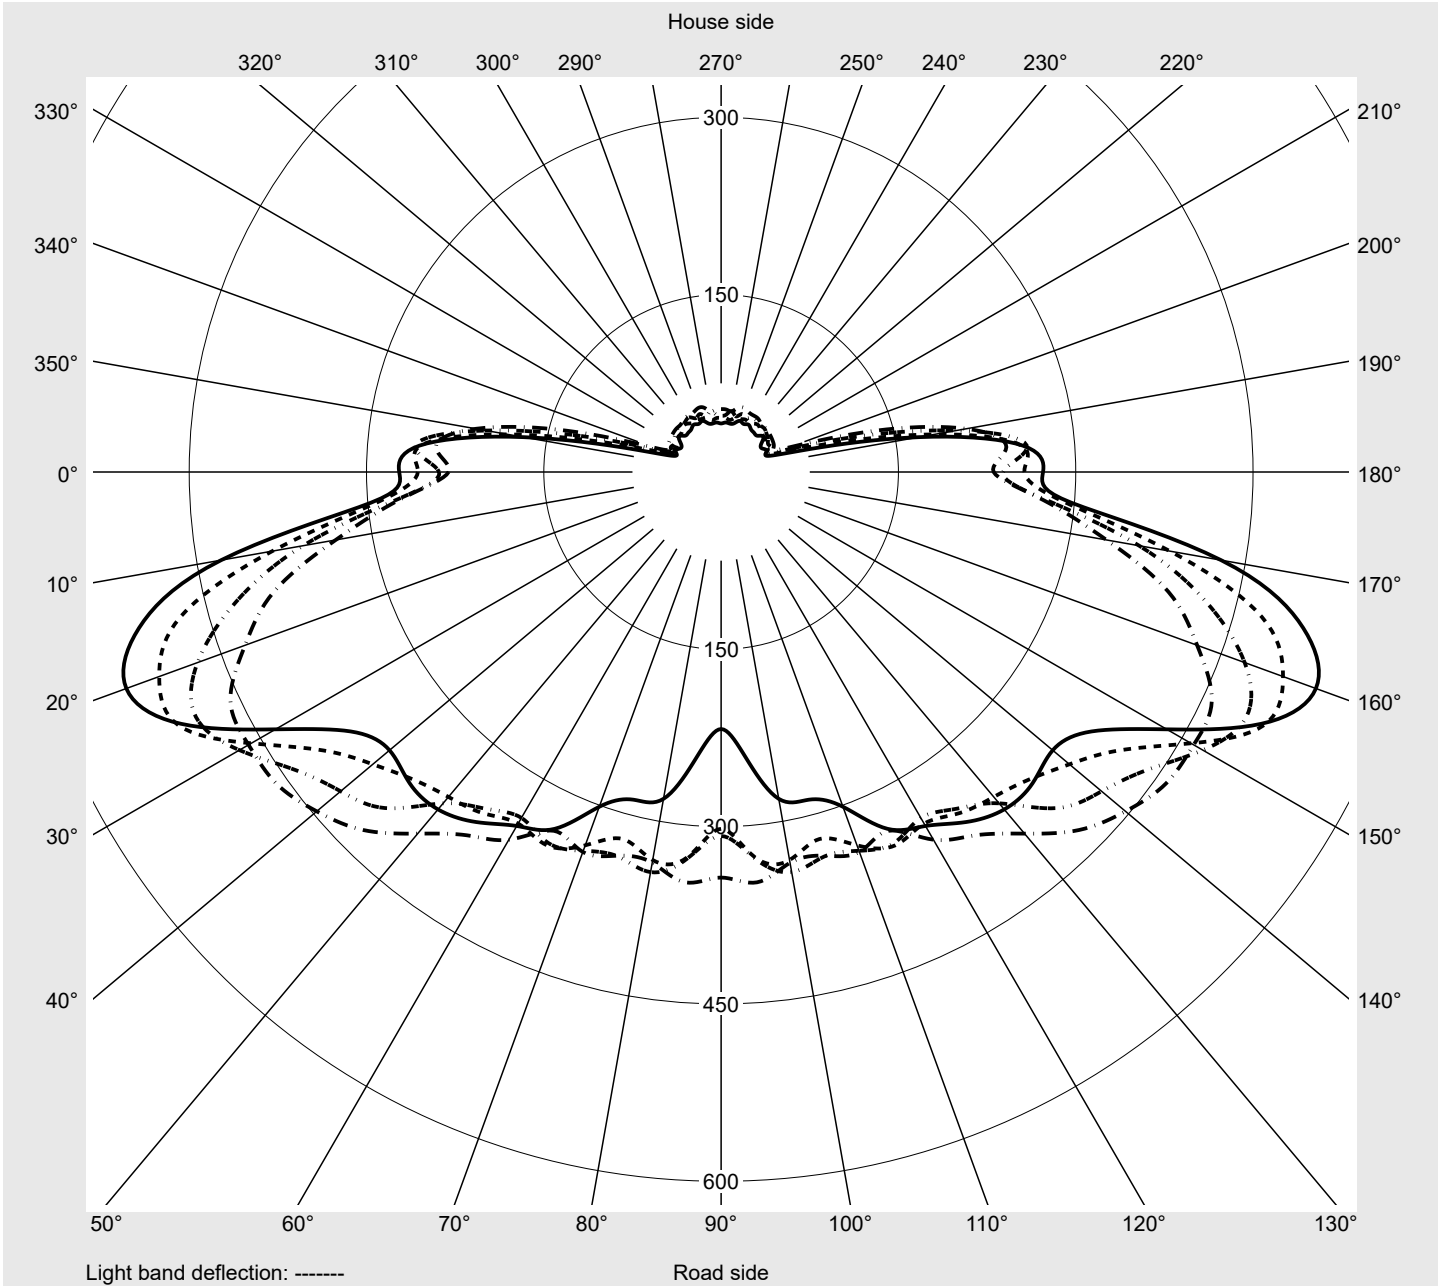

Photometric test report

Family Streetlight 21 mini LED	Order number: 5XE2E31D08JB EAN: 4058352725375	LP number 59079_40
	Version post-top or side-entry mounting Optic asymmetric, wide distribution (STW1.0a G) Cover toughened safety glass Lamps LED 3000 K CRI ≥ 70 Controlgear ECG SITECO iQ Rated values Net luminous flux = 10820 lm Power consumption = 71.6 W Luminous efficacy = 151.1 lm/W	serial documentation 23.08.2022

Luminous intensity in cd/klm C180-0 C200-20 C205-25 C270-90 **Imax: 535 cd/klm**

Luminaire output ratios

Eta	100.0%
Eta 0° - 90°	100.0%
Eta 90° - 180°	0.0%

Luminous intensity class acc. to EN13201-2

Class:	G4
Imax 70°	486.3
Imax 80°	49.2
Imax 90°	0.0
Imax >90°	0.0
Imax >95°	0.0

Measurement conditions

DIN EN 13032 and DIN 5032

Photometric test report

Family Streetlight 21 mini LED	Order number: 5XE2E31D08JB EAN: 4058352725375	LP number 59079_40
--	--	------------------------------

Envelope curve in cd/klm **KMK 57.5°** **KMK 55°** **KMK 52.5°** **KMK 50°** **siteco**

Photometric test report

Family Streetlight 21 mini LED	Order number: 5XE2E31D08JB EAN: 4058352725375	LP number 59079_40
Table of values for luminous intensities		Maximum luminous intensity
siteco		