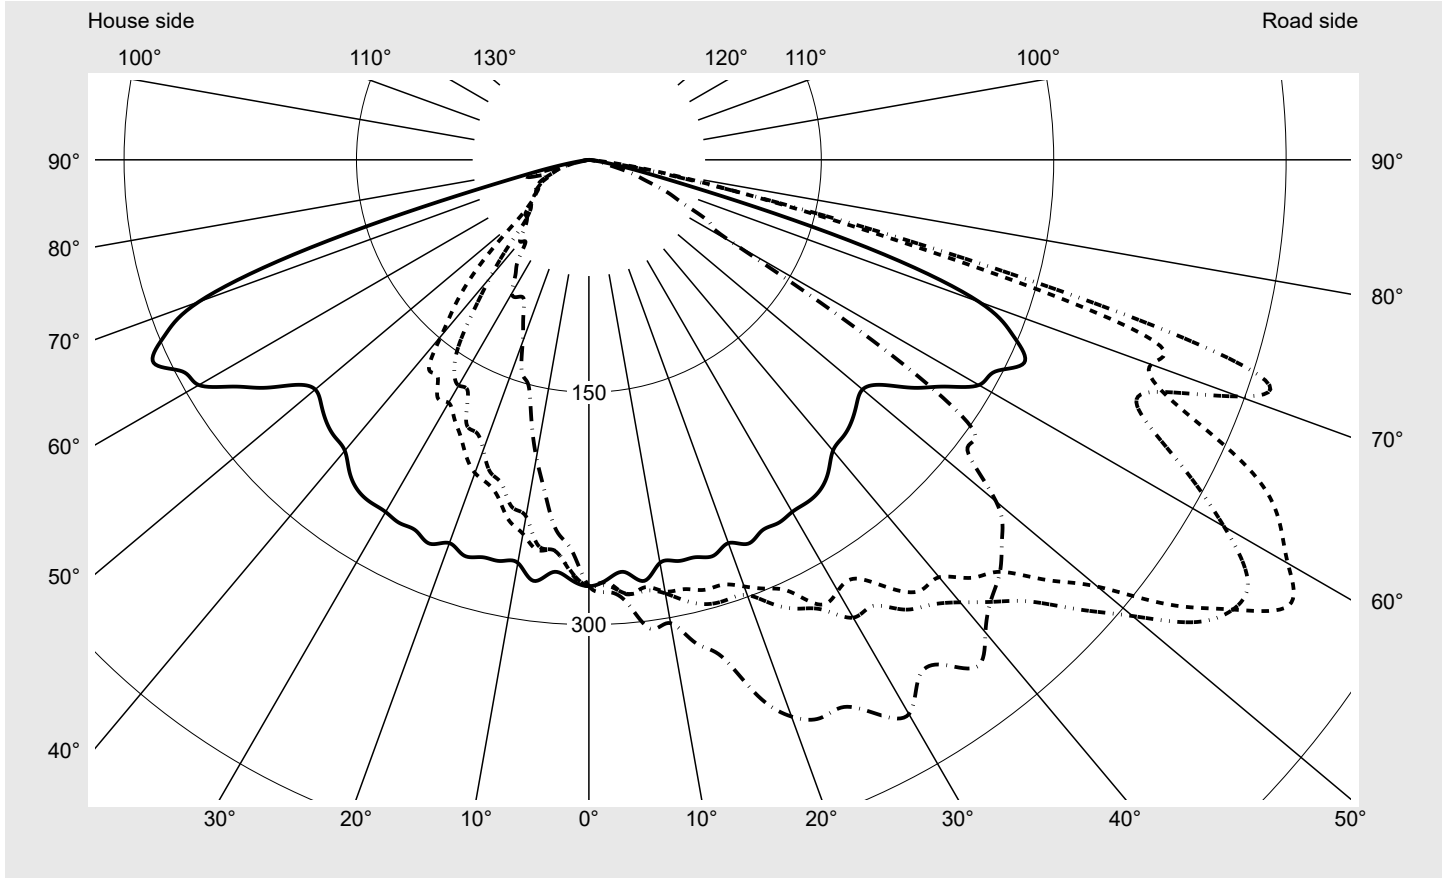

Photometric test report

Family Streetlight 21 mini LED	Order number: 5XE2E31D08JB EAN: 4058352725375	LP number 59079_40
	Version post-top or side-entry mounting Optic asymmetric, wide distribution (STW1.0a G) Cover toughened safety glass Lamps LED 3000 K CRI ≥ 70 Controlgear ECG SITECO iQ Rated values Net luminous flux = 10820 lm Power consumption = 71.6 W Luminous efficacy = 151.1 lm/W	serial documentation 23.08.2022

Luminous intensity in cd/klm C180-0 C200-20 C205-25 C270-90 **Imax: 535 cd/klm**

Luminaire output ratios

Eta	100.0%
Eta 0° - 90°	100.0%
Eta 90° - 180°	0.0%

Luminous intensity class acc. to EN13201-2

Class:	G4
Imax 70°	486.3
Imax 80°	49.2
Imax 90°	0.0
Imax >90°	0.0
Imax >95°	0.0

Measurement conditions

DIN EN 13032 and DIN 5032

Photometric test report

Family Streetlight 21 mini LED	Order number: 5XE2E31D08JB EAN: 4058352725375	LP number 59079_40
--	--	------------------------------

Envelope curve in cd/klm **KMK 57.5°** **KMK 55°** **KMK 52.5°** **KMK 50°** **siteco**

Photometric test report

Family Streetlight 21 mini LED	Order number: 5XE2E31D08JB EAN: 4058352725375	LP number 59079_40
Table of values for luminous intensities		Maximum luminous intensity
siteco		