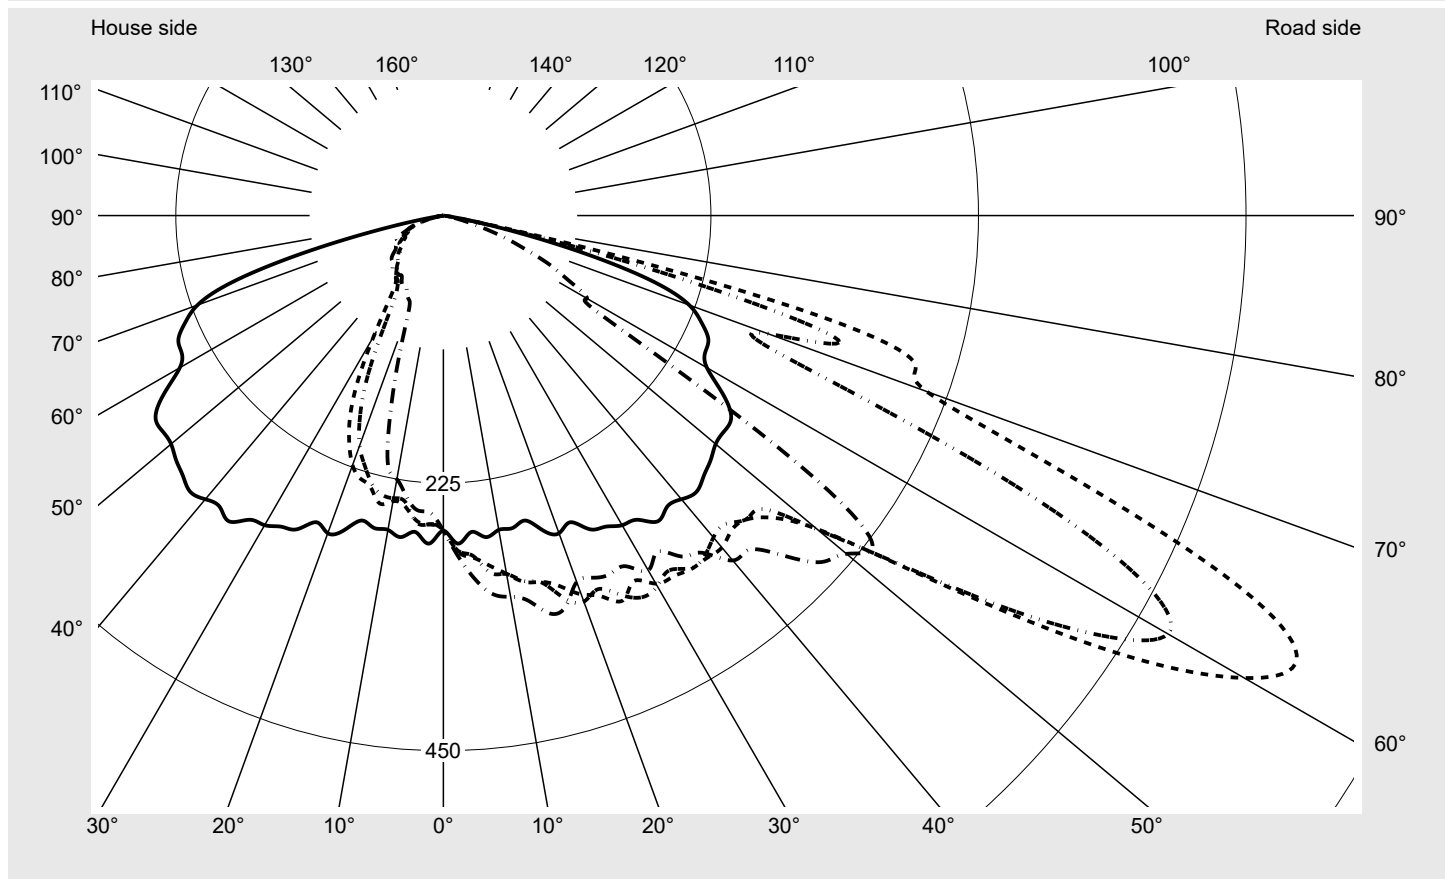

Photometric test report

Family
Streetlight 21 mini LED

Order number: 5XE2E31G08HB
EAN: 4058352725399

LP number
59077_858

Version	post-top or side-entry mounting
Optic	asymmetric, wide distribution (STW1.0a)
Cover	toughened safety glass
Lamps	LED 3000 K CRI ≥ 70
Controlgear	ECG SITECO iQ
Rated values	Net luminous flux = 9450 lm Power consumption = 70.9 W Luminous efficacy = 133.3 lm/W

Luminaire output ratios

Eta	100.0%
Eta 0° - 90°	100.0%
Eta 90° - 180°	0.0%

Luminous intensity class acc. to EN13201-2

Class:	G4
Imax 70°	498.7
Imax 80°	32.8
Imax 90°	0.0
Imax >90°	0.0
Imax >95°	0.0

Measurement conditions

DIN EN 13032 and DIN 5032

Photometric test report

Family Streetlight 21 mini LED	Order number: 5XE2E31G08HB EAN: 4058352725399	LP number 59077_858
--	--	-------------------------------

Envelope curve in cd/klm **KMK 62.5°** **KMK 60°** **KMK 57.5°** **KMK 55°** **siteco**