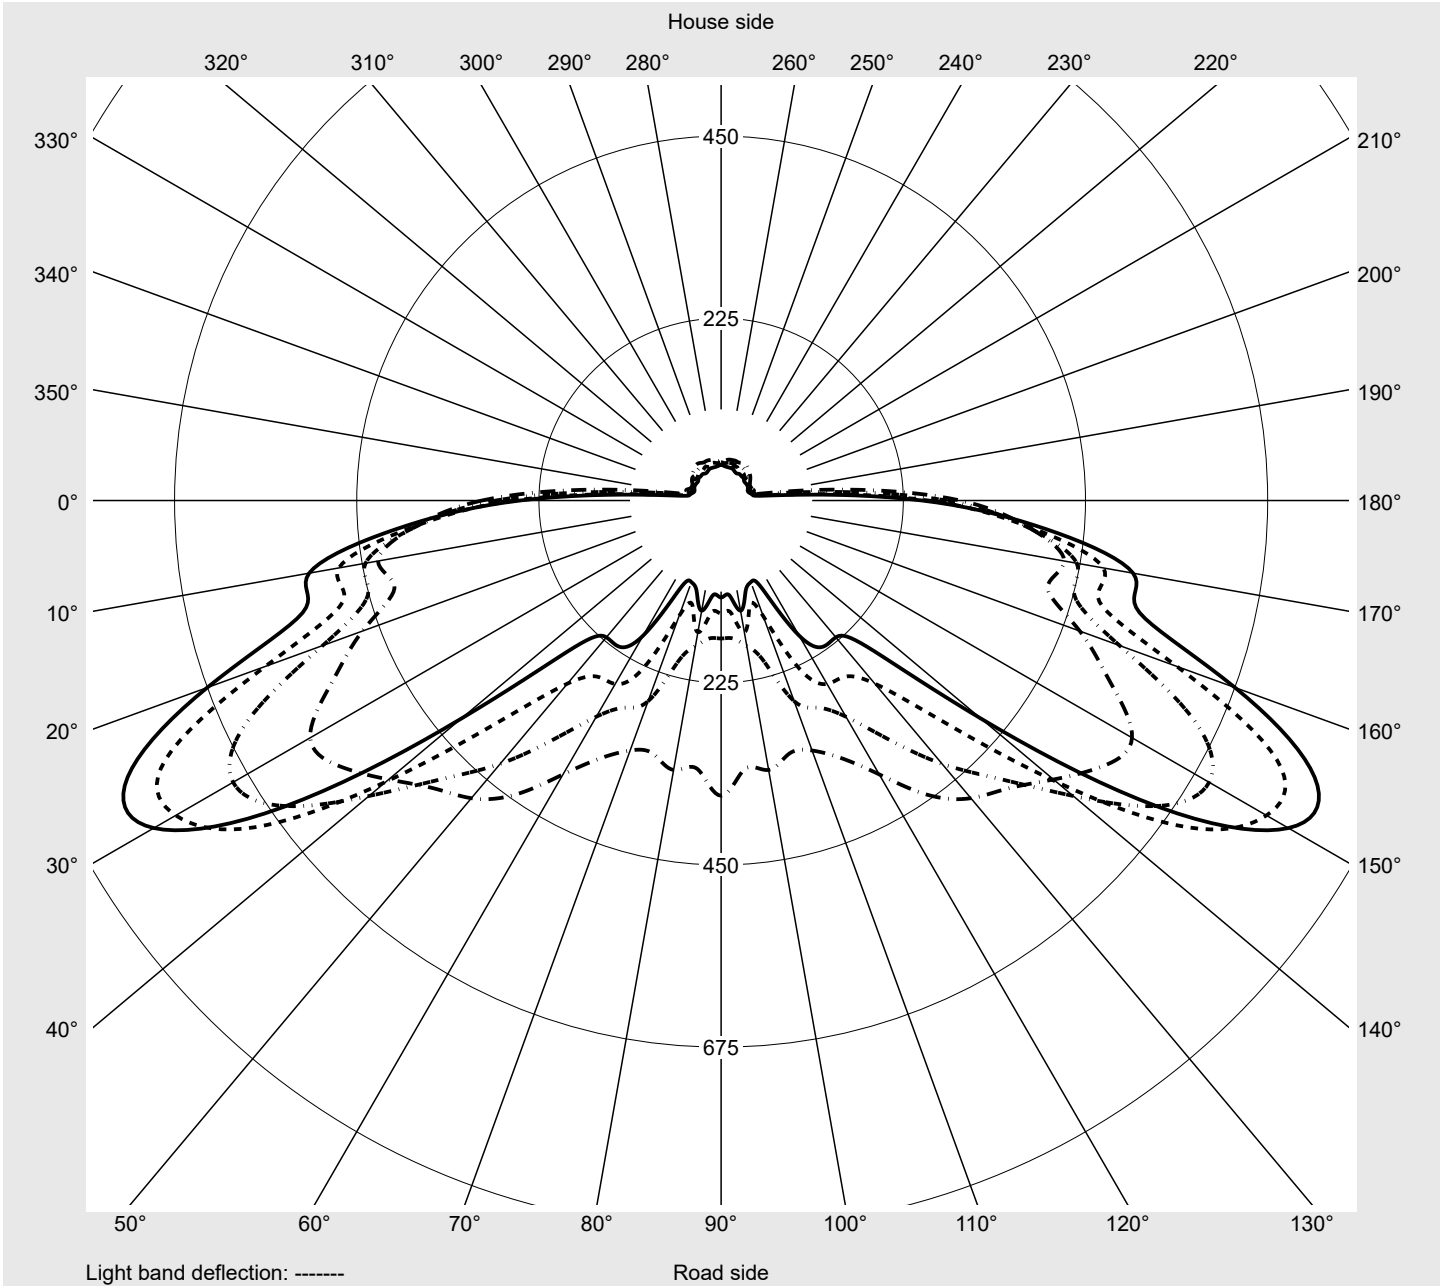

Photometric test report

Family
Streetlight 21 mini LED

Order number: 5XE2E31G08HB
EAN: 4058352725399

LP number
59077_858

Version	post-top or side-entry mounting
Optic	asymmetric, wide distribution (STW1.0a)
Cover	toughened safety glass
Lamps	LED 3000 K CRI ≥ 70
Controlgear	ECG SITECO iQ
Rated values	Net luminous flux = 9450 lm Power consumption = 70.9 W Luminous efficacy = 133.3 lm/W

Luminaire output ratios

Eta	100.0%
Eta 0° - 90°	100.0%
Eta 90° - 180°	0.0%

Luminous intensity class acc. to EN13201-2

Class:	G4
Imax 70°	498.7
Imax 80°	32.8
Imax 90°	0.0
Imax >90°	0.0
Imax >95°	0.0

Measurement conditions

DIN EN 13032 and DIN 5032

Photometric test report

Family Streetlight 21 mini LED	Order number: 5XE2E31G08HB EAN: 4058352725399	LP number 59077_858
--	--	-------------------------------

Envelope curve in cd/klm **KMK 62.5°** **KMK 60°** **KMK 57.5°** **KMK 55°** **siteco**