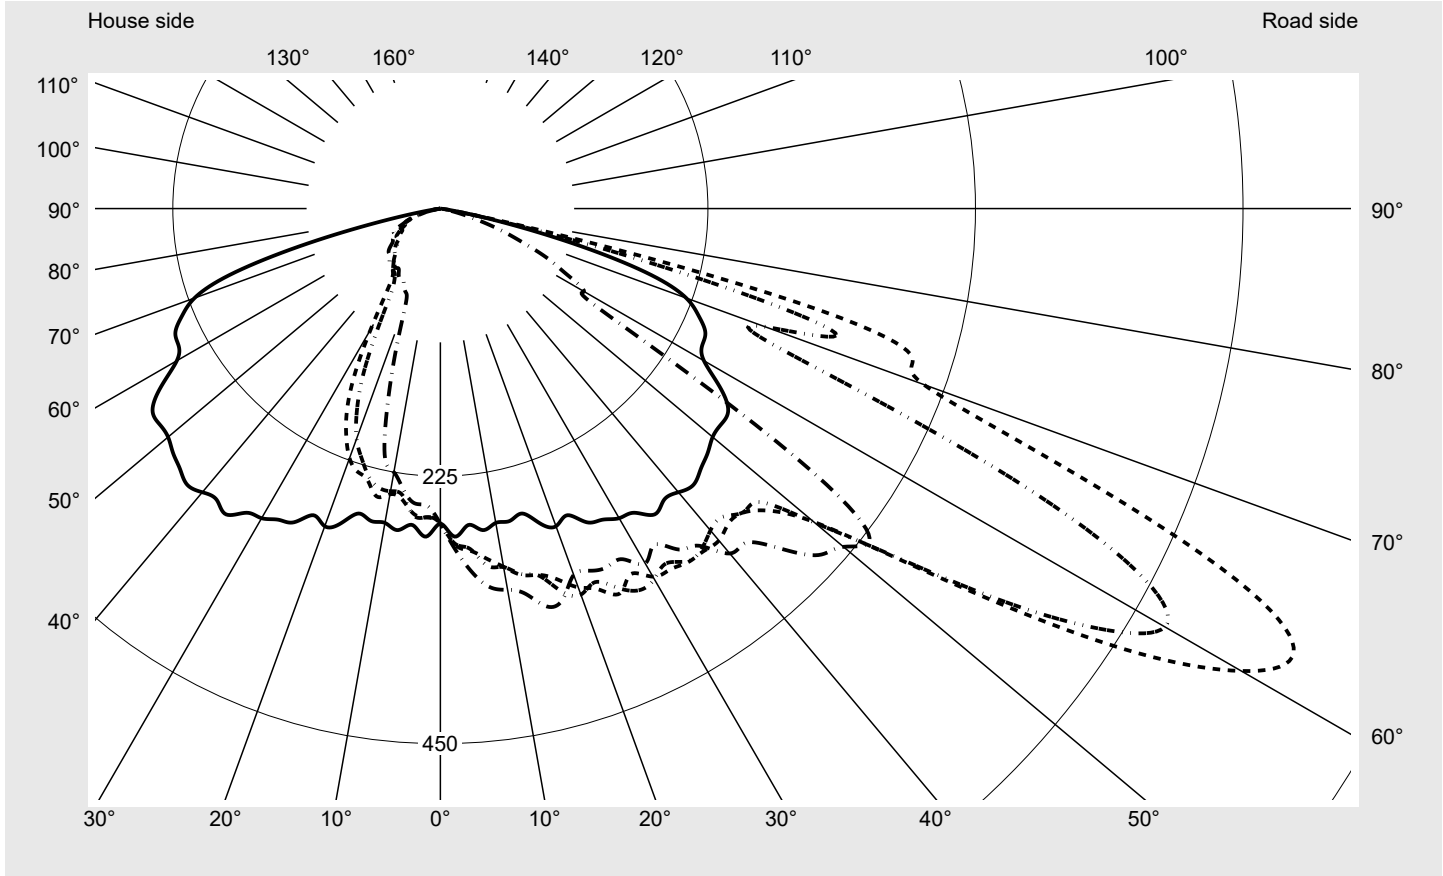

Photometric test report

Family Streetlight 21 mini LED	Order number: 5XE2E41G08GB EAN: 4058352725542	LP number 59077_674
	Version post-top or side-entry mounting Optic asymmetric, wide distribution (STW1.0a) Cover toughened safety glass Lamps LED 4000 K CRI ≥ 70 Controlgear ECG SITECO iQ Rated values Net luminous flux = 5920 lm Power consumption = 37.1 W Luminous efficacy = 159.6 lm/W	serial documentation 18.07.2022

Luminous intensity in cd/klm C180-0 C210-30 C215-35 C270-90 **Imax: 809 cd/klm**

Luminaire output ratios	
Eta	100.0%
Eta 0° - 90°	100.0%
Eta 90° - 180°	0.0%

Luminous intensity class acc. to EN13201-2	
Class:	G4
Imax 70°	498.7
Imax 80°	32.8
Imax 90°	0.0
Imax >90°	0.0
Imax >95°	0.0

Measurement conditions
DIN EN 13032 and DIN 5032

Photometric test report

Family Streetlight 21 mini LED	Order number: 5XE2E41G08GB EAN: 4058352725542	LP number 59077_674
--	--	--------------------------------------

Envelope curve in cd/klm **KMK 62.5°** **KMK 60°** **KMK 57.5°** **KMK 55°** **siteco**

Photometric test report

Family Streetlight 21 mini LED	Order number: 5XE2E41G08GB EAN: 4058352725542	LP number 59077_674
Table of values for luminous intensities		Maximum luminous intensity
		siteco