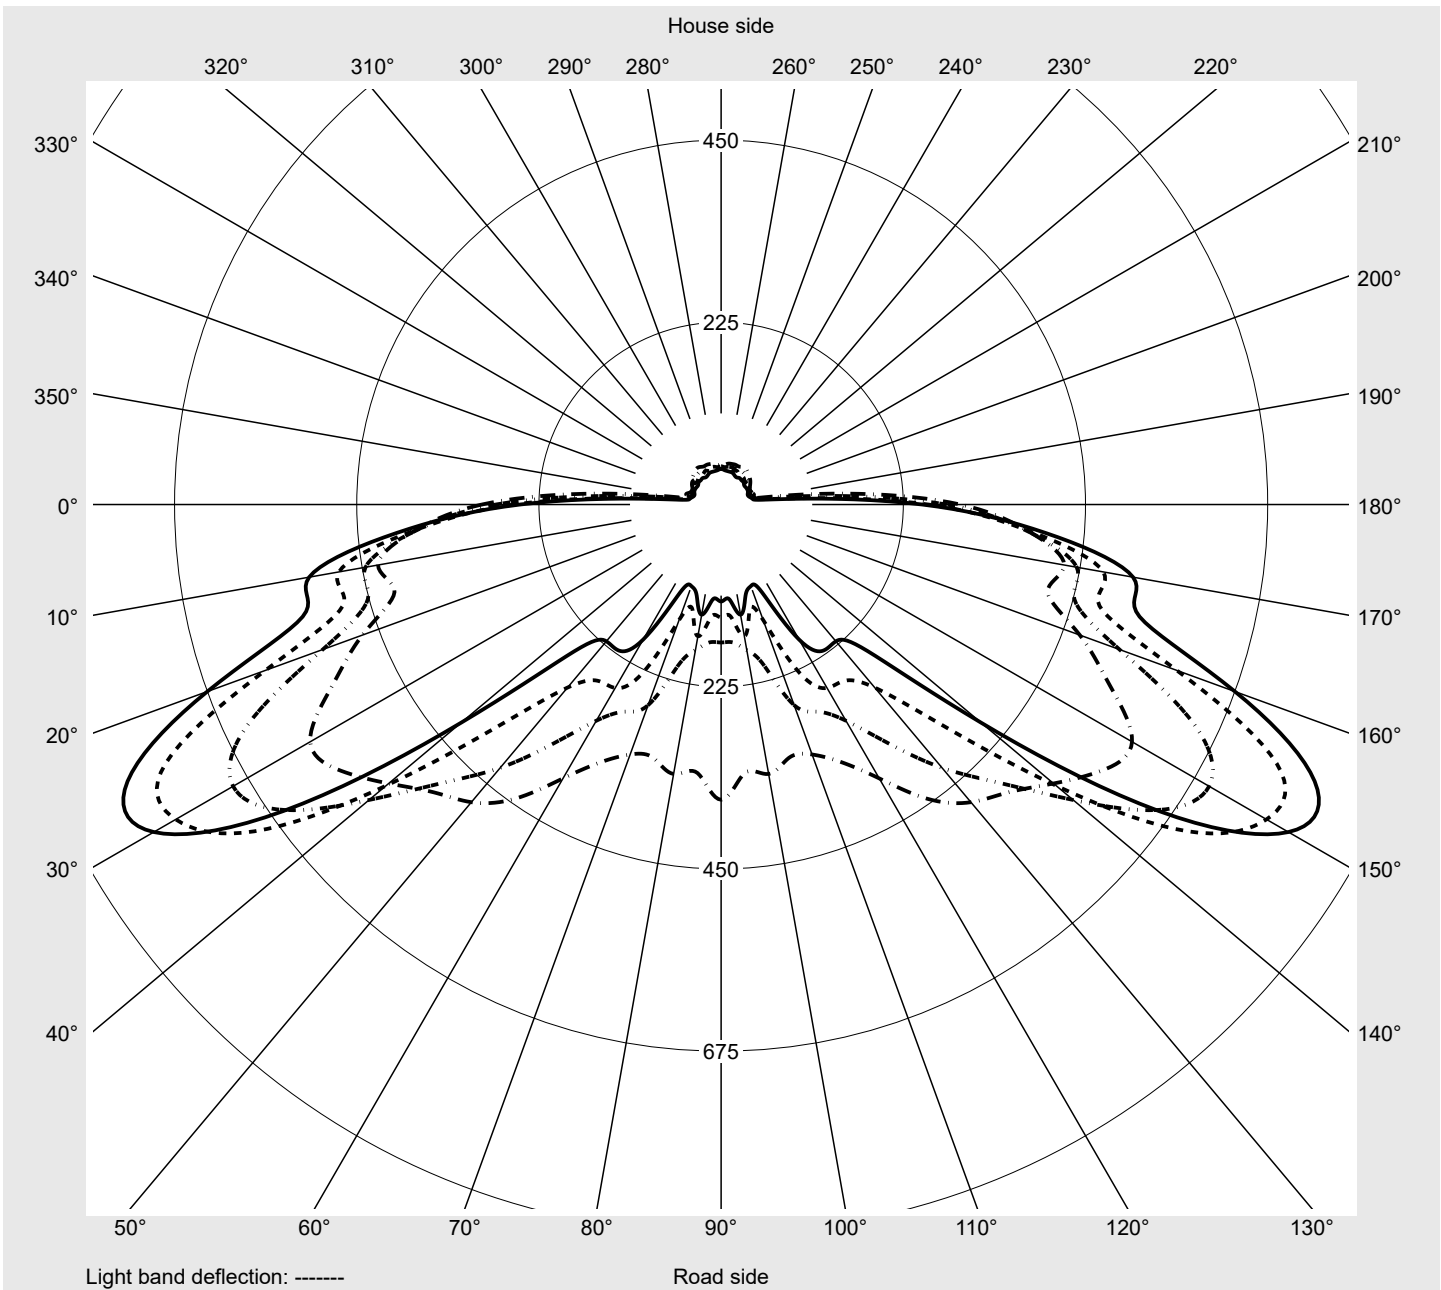

Photometric test report

Family
Streetlight 21 mini LED

Order number: 5XE2E61G08HB
EAN: 4058352725689

LP number
59077_854

Version	post-top or side-entry mounting
Optic	asymmetric, wide distribution (STW1.0a)
Cover	toughened safety glass
Lamps	LED 2700 K CRI ≥ 70
Controlgear	ECG SITECO iQ
Rated values	Net luminous flux = 8480 lm Power consumption = 70.9 W Luminous efficacy = 119.6 lm/W

serial
documentation
12.09.2022

siteco

Luminous intensity in cd/klm

C180-0

C210-30

C215-35

C270-90

Imax: 809 cd/klm

Luminaire output ratios

Eta	100.0%
Eta 0° - 90°	100.0%
Eta 90° - 180°	0.0%

Measurement conditions

DIN EN 13032 and DIN 5032

Luminous intensity class acc. to EN13201-2

Class:	G4
Imax 70°	498.7
Imax 80°	32.8
Imax 90°	0.0
Imax >90°	0.0
Imax >95°	0.0

Photometric test report

Family
Streetlight 21 mini LED

Order number: 5XE2E61G08HB
EAN: 4058352725689

LP number
59077_854

Envelope curve in cd/klm **KMK 62.5°** **KMK 60°** **KMK 57.5°** **KMK 55°**

Photometric test report