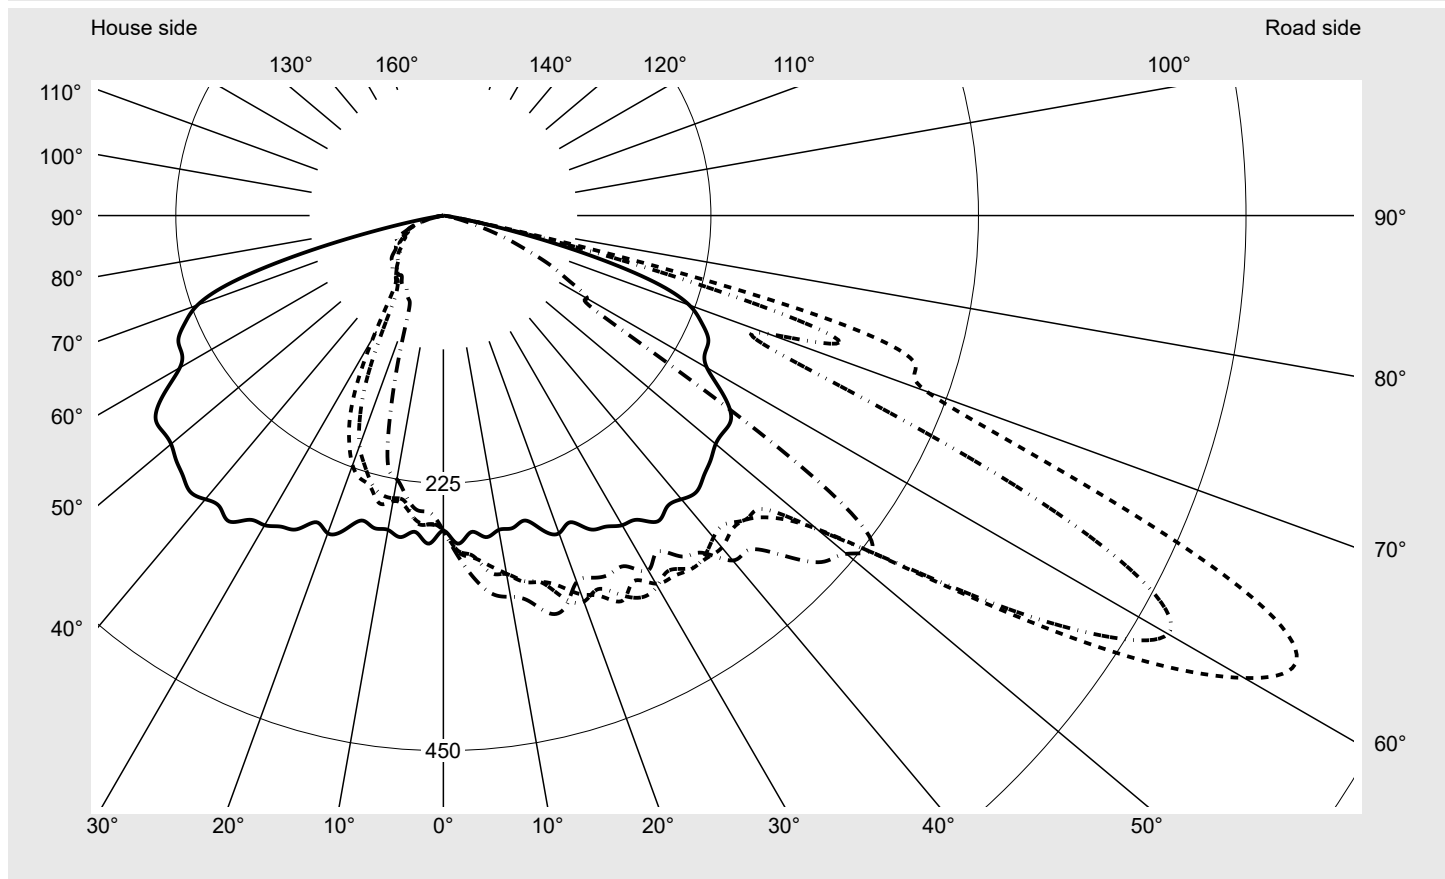

Photometric test report

Family
Streetlight 21 mini LED

Order number: 5XE2E61G08HB
EAN: 4058352725689

LP number
59077_854

Version	post-top or side-entry mounting
Optic	asymmetric, wide distribution (STW1.0a)
Cover	toughened safety glass
Lamps	LED 2700 K CRI ≥ 70
Controlgear	ECG SITECO iQ
Rated values	Net luminous flux = 8480 lm Power consumption = 70.9 W Luminous efficacy = 119.6 lm/W

Luminaire output ratios

Eta	100.0%
Eta 0° - 90°	100.0%
Eta 90° - 180°	0.0%

Measurement conditions

DIN EN 13032 and DIN 5032

Luminous intensity class acc. to EN13201-2

Class:	G4
Imax 70°	498.7
Imax 80°	32.8
Imax 90°	0.0
Imax >90°	0.0
Imax >95°	0.0

Photometric test report

Family
Streetlight 21 mini LED

Order number: 5XE2E61G08HB
EAN: 4058352725689

LP number
59077_854

Envelope curve in cd/klm **KMK 62.5°** **KMK 60°** **KMK 57.5°** **KMK 55°**

Photometric test report