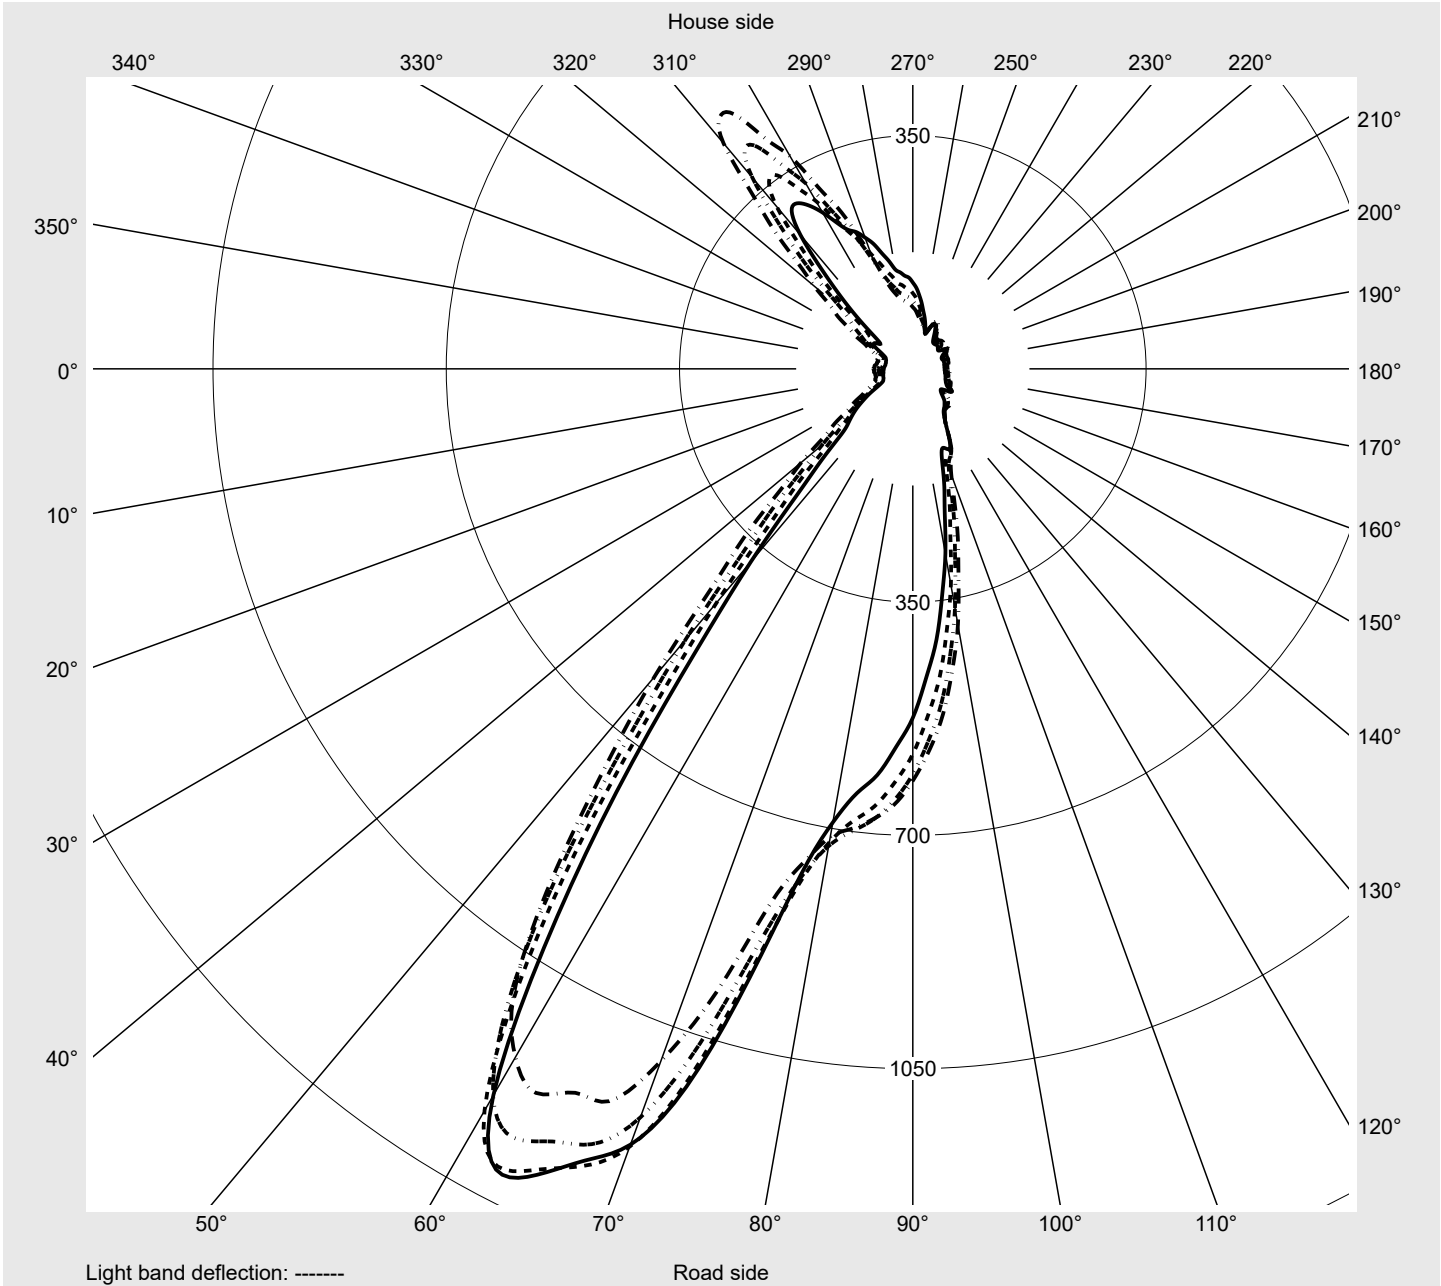

Photometric test report

Family Streetlight 21 mini LED	Order number: 5XE2G41G08HB EAN: 4058352725849	LP number 59111_330
	Version post-top or side-entry mounting Optic pedestrian crossing, asymmetric right distribution (PC-R) Cover toughened safety glass Lamps LED 4000 K CRI ≥ 70 Controlgear ECG SITECO iQ Rated values Net luminous flux = 8980 lm Power consumption = 70.9 W Luminous efficacy = 126.7 lm/W	serial documentation 12.09.2022

Class:	G3
Imax 70°	751.7
Imax 80°	80.9
Imax 90°	0.0
Imax >90°	0.0
Imax >95°	0.0

Measurement conditions

DIN EN 13032 and DIN 5032

Photometric test report

Family Streetlight 21 mini LED	Order number: 5XE2G41G08HB EAN: 4058352725849	LP number 59111_330
--	--	-------------------------------

Envelope curve in cd/klm **KMK 60°** **KMK 59°** **KMK 58°** **KMK 57°** **siteco**

Photometric test report

Family Streetlight 21 mini LED	Order number: 5XE2G41G08HB EAN: 4058352725849	LP number 59111_330
Table of values for luminous intensities		Maximum luminous intensity
		sitEco