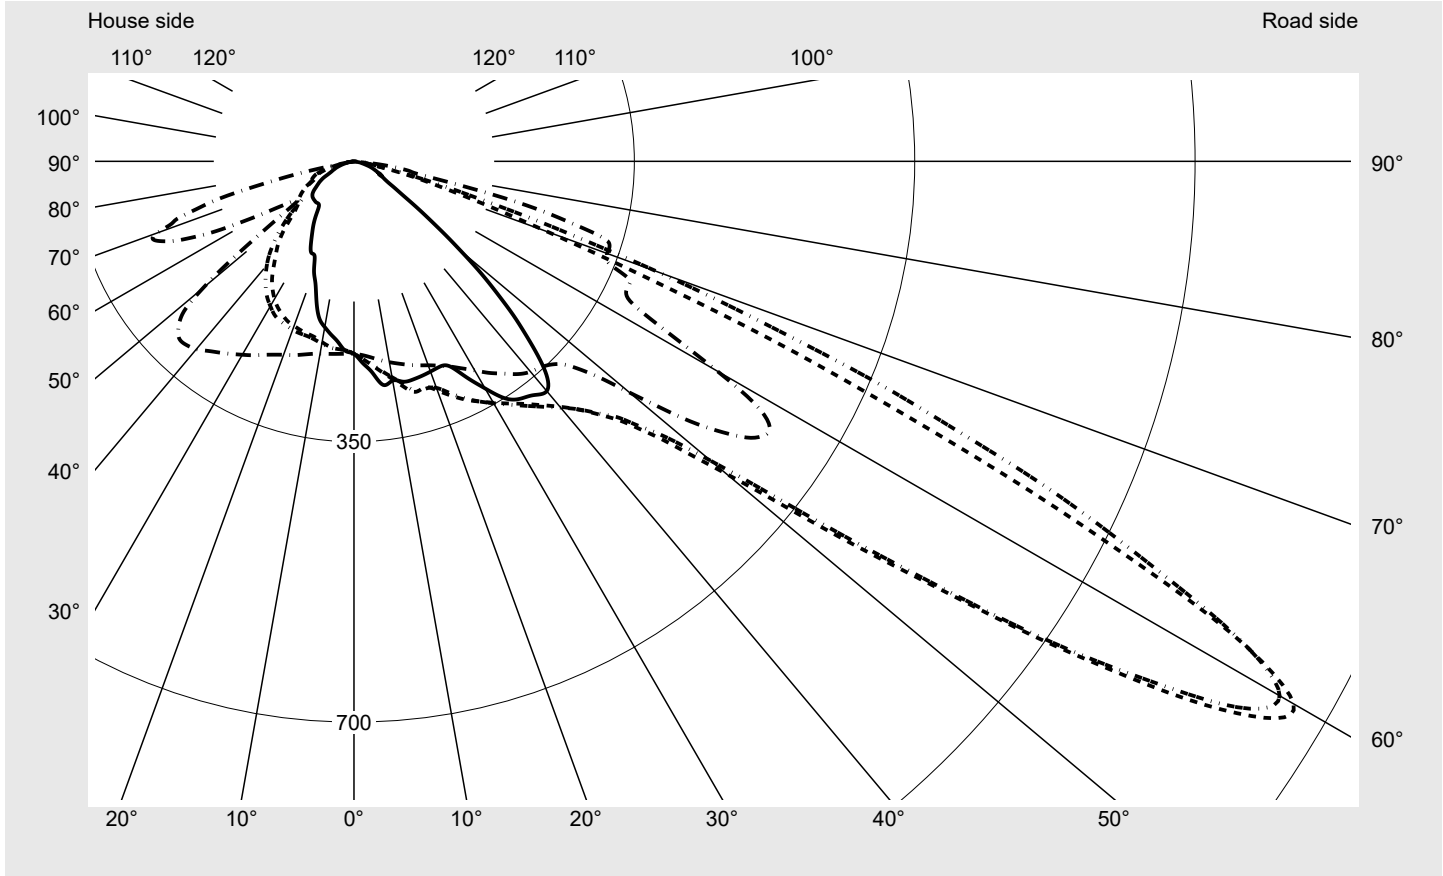

Photometric test report

Family Streetlight 21 mini LED	Order number: 5XE2G41G08HB EAN: 4058352725849	LP number 59111_330
	Version post-top or side-entry mounting Optic pedestrian crossing, asymmetric right distribution (PC-R) Cover toughened safety glass Lamps LED 4000 K CRI ≥ 70 Controlgear ECG SITECO iQ Rated values Net luminous flux = 8980 lm Power consumption = 70.9 W Luminous efficacy = 126.7 lm/W	serial documentation 12.09.2022

Luminous intensity in cd/klm C180-0 C242-5-62,5 C245-65 C270-90 **Imax: 1354 cd/klm**

Luminaire output ratios

Eta	100.0%
Eta 0° - 90°	100.0%
Eta 90° - 180°	0.0%

Luminous intensity class acc. to EN13201-2

Class:	G3
Imax 70°	751.7
Imax 80°	80.9
Imax 90°	0.0
Imax >90°	0.0
Imax >95°	0.0

Measurement conditions

DIN EN 13032 and DIN 5032

Photometric test report

Family Streetlight 21 mini LED	Order number: 5XE2G41G08HB EAN: 4058352725849	LP number 59111_330
--	--	-------------------------------

Envelope curve in cd/klm **KMK 60°** **KMK 59°** **KMK 58°** **KMK 57°** **siteco**

Photometric test report

Family Streetlight 21 mini LED	Order number: 5XE2G41G08HB EAN: 4058352725849	LP number 59111_330
Table of values for luminous intensities		Maximum luminous intensity
		sitEco