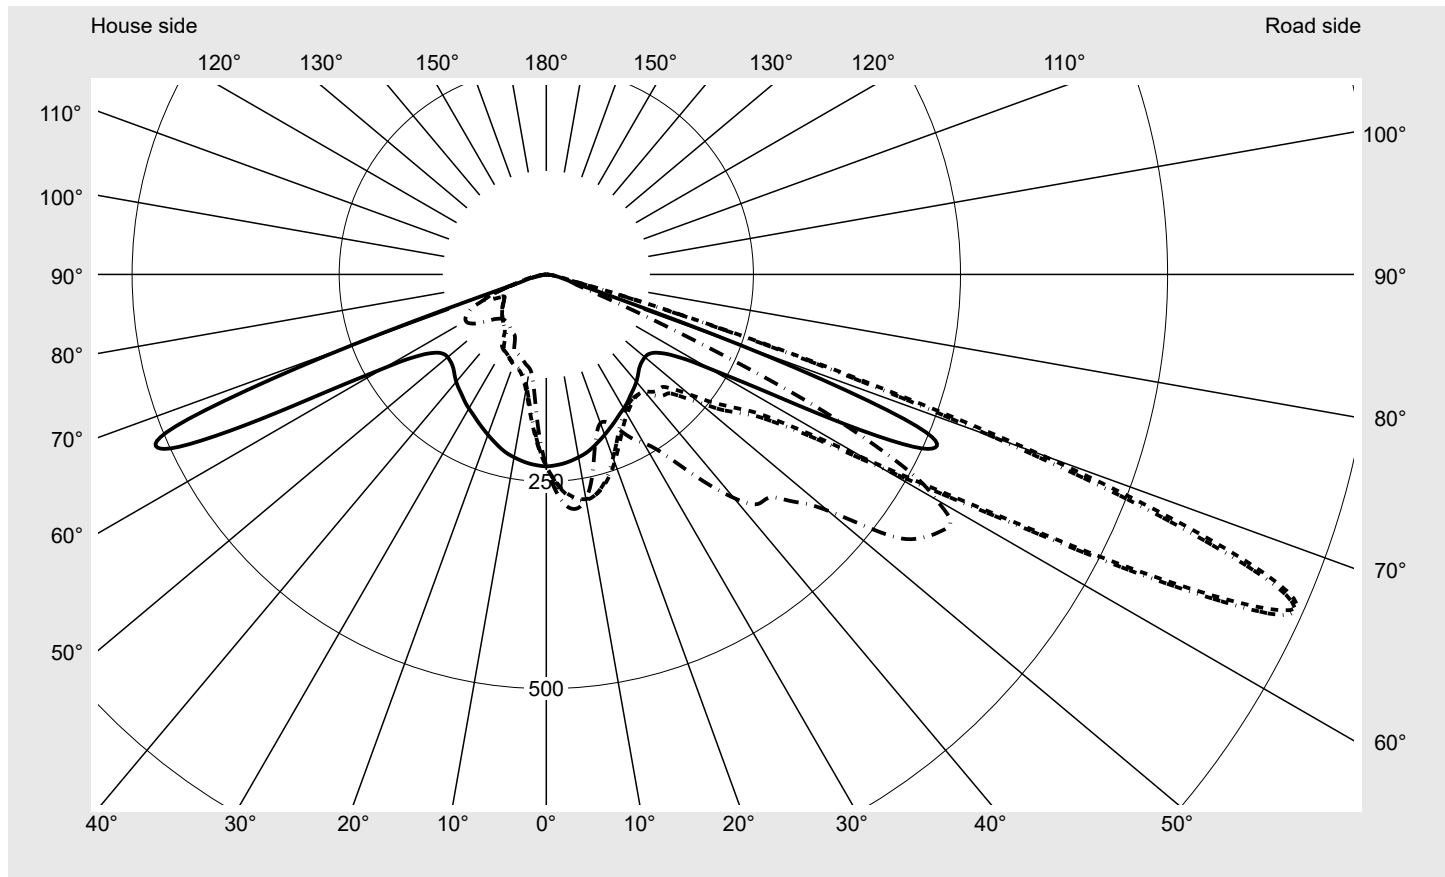

Photometric test report

Family
Streetlight 21 mini LED

Order number: 5XE2H31D08GB
EAN: 4058352725894

LP number
59066_465

Version	post-top or side-entry mounting
Optic	asymmetric distribution (PL52)
Cover	toughened safety glass
Lamps	LED 3000 K CRI ≥ 70
Controlgear	ECG SITECO iQ
Rated values	Net luminous flux = 5580 lm Power consumption = 37.1 W Luminous efficacy = 150.4 lm/W

serial
documentation
18.07.2022

siteco

Luminous intensity in cd/klm

C180-0

C215-35

C217,5-37,5

C270-90

Imax: 990 cd/klm

Luminaire output ratios

Eta	100.0%
Eta 0° - 90°	100.0%
Eta 90° - 180°	0.0%

Luminous intensity class acc. to EN13201-2

Class:	G3
Imax 70°	685.4
Imax 80°	32.5
Imax 90°	0.0
Imax >90°	0.0
Imax >95°	0.0

Measurement conditions

DIN EN 13032 and DIN 5032

Photometric test report

Family Streetlight 21 mini LED	Order number: 5XE2H31D08GB EAN: 4058352725894	LP number 59066_465
--	--	-------------------------------

Envelope curve in cd/klm **KMK 66°** **KMK 65°** **KMK 64°** **KMK 63°** **siteco**