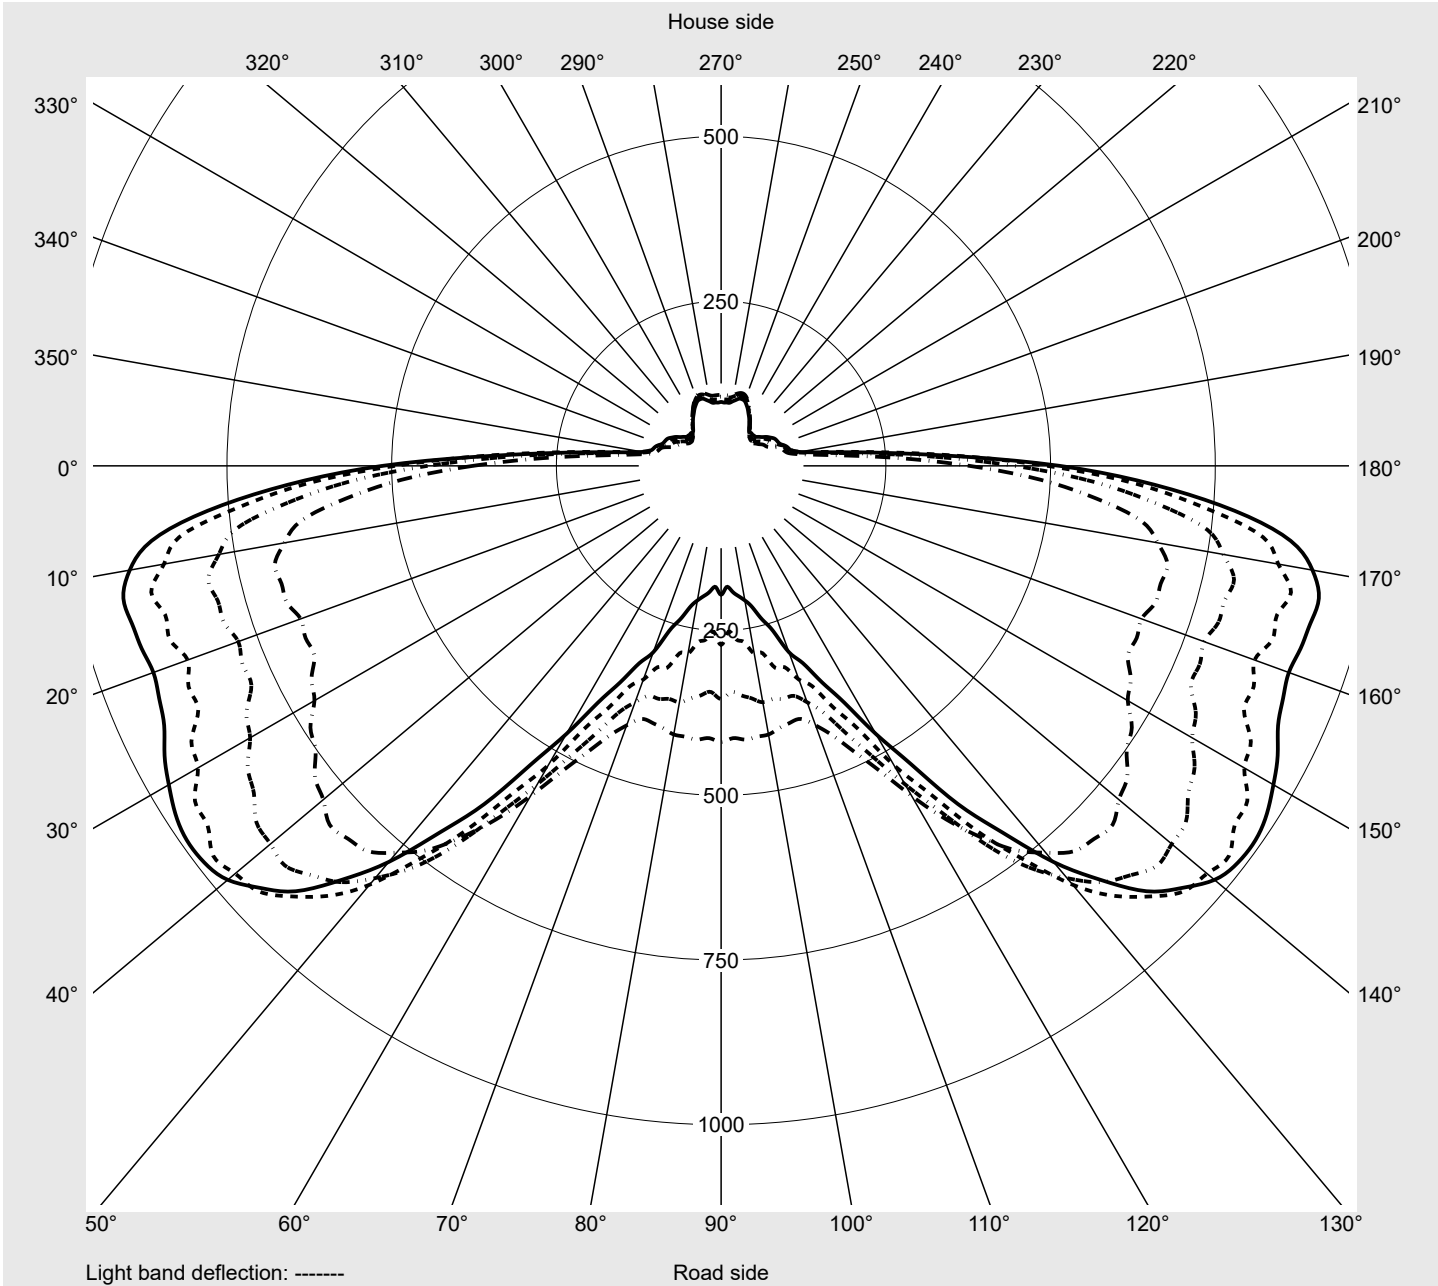

Photometric test report

Family
Streetlight 21 mini LED

Order number: 5XE2H31D08GB
EAN: 4058352725894

LP number
59066_465

Version	post-top or side-entry mounting
Optic	asymmetric distribution (PL52)
Cover	toughened safety glass
Lamps	LED 3000 K CRI ≥ 70
Controlgear	ECG SITECO iQ
Rated values	Net luminous flux = 5580 lm Power consumption = 37.1 W Luminous efficacy = 150.4 lm/W

Luminaire output ratios

Eta	100.0%
Eta 0° - 90°	100.0%
Eta 90° - 180°	0.0%

Luminous intensity class acc. to EN13201-2

Class:	G3
Imax 70°	685.4
Imax 80°	32.5
Imax 90°	0.0
Imax >90°	0.0
Imax >95°	0.0

Measurement conditions

DIN EN 13032 and DIN 5032

Photometric test report

Family Streetlight 21 mini LED	Order number: 5XE2H31D08GB EAN: 4058352725894	LP number 59066_465
--	--	-------------------------------

Envelope curve in cd/klm **KMK 66°** **KMK 65°** **KMK 64°** **KMK 63°** **siteco**