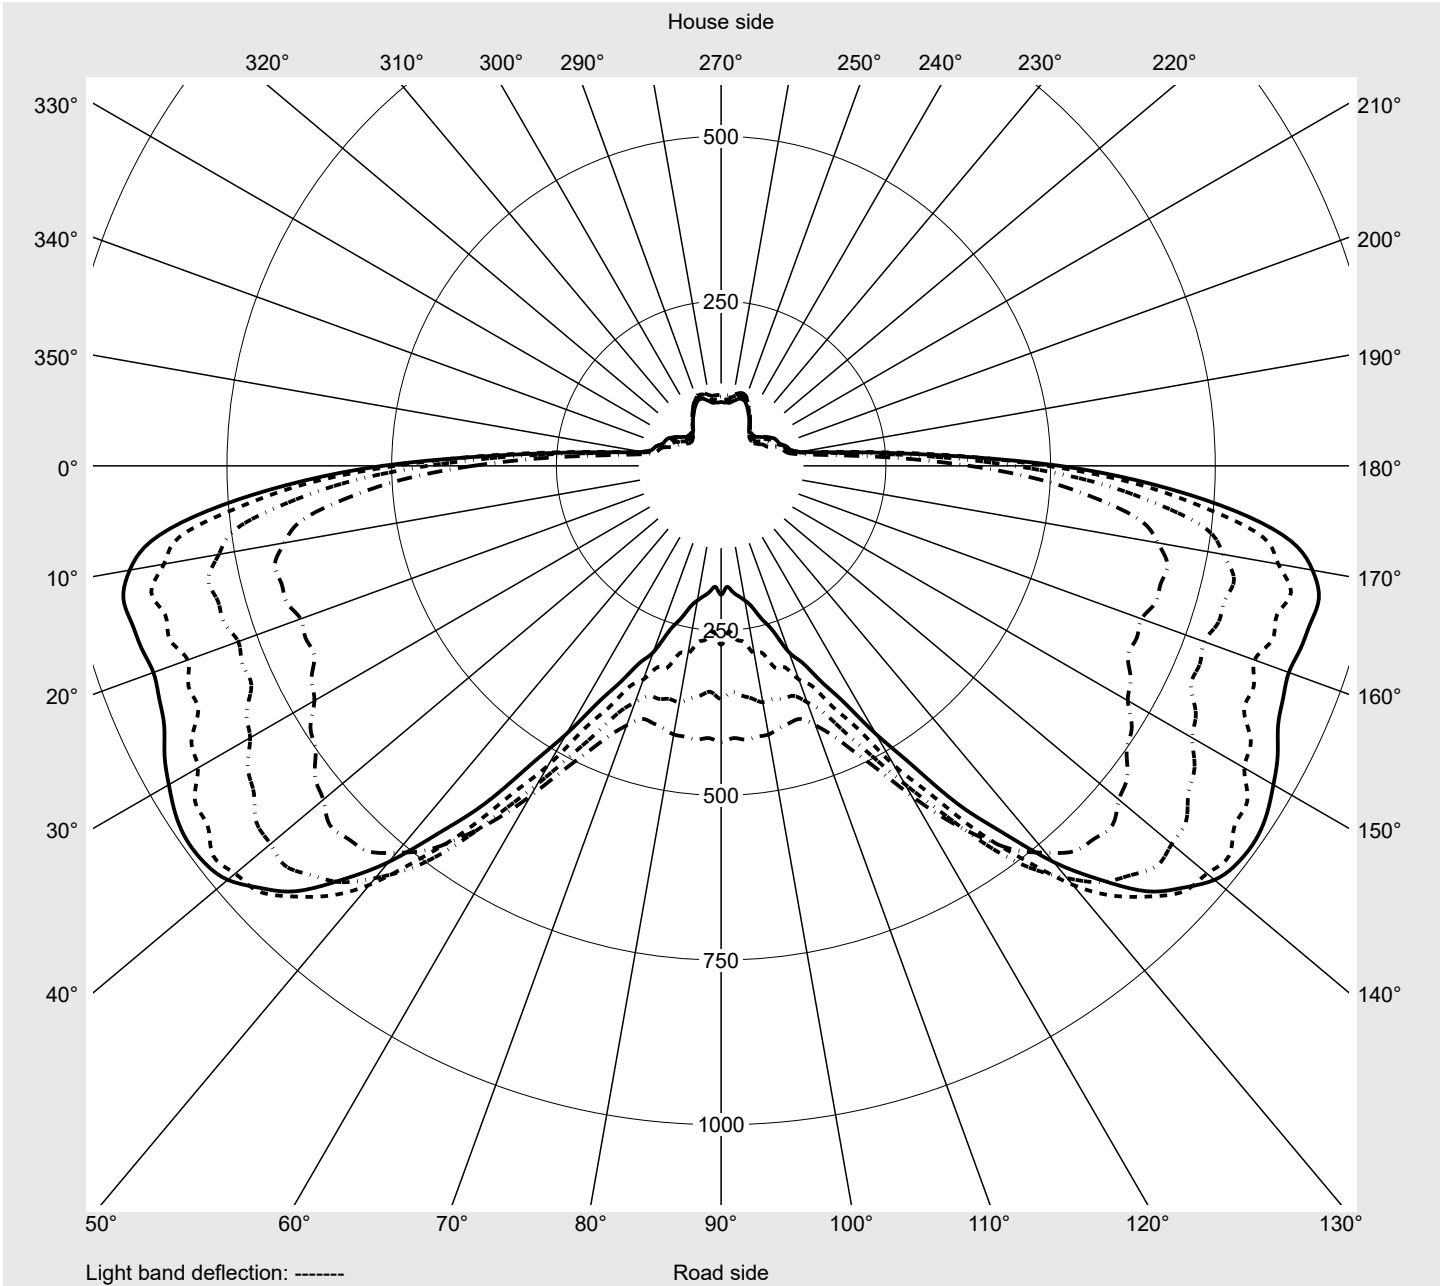

Photometric test report

Family Streetlight 21 mini LED	Order number: 5XE2H31D08HB EAN: 4058352725900	LP number 59066_589

Envelope curve in cd/klm   **KMK 66°**   **KMK 65°**   **KMK 64°**   **KMK 63°**   **siteco**

Photometric test report

Family Streetlight 21 mini LED	Order number: 5XE2H31D08HB EAN: 4058352725900	LP number 59066_589
Table of values for luminous intensities		Maximum luminous intensity
		siteco