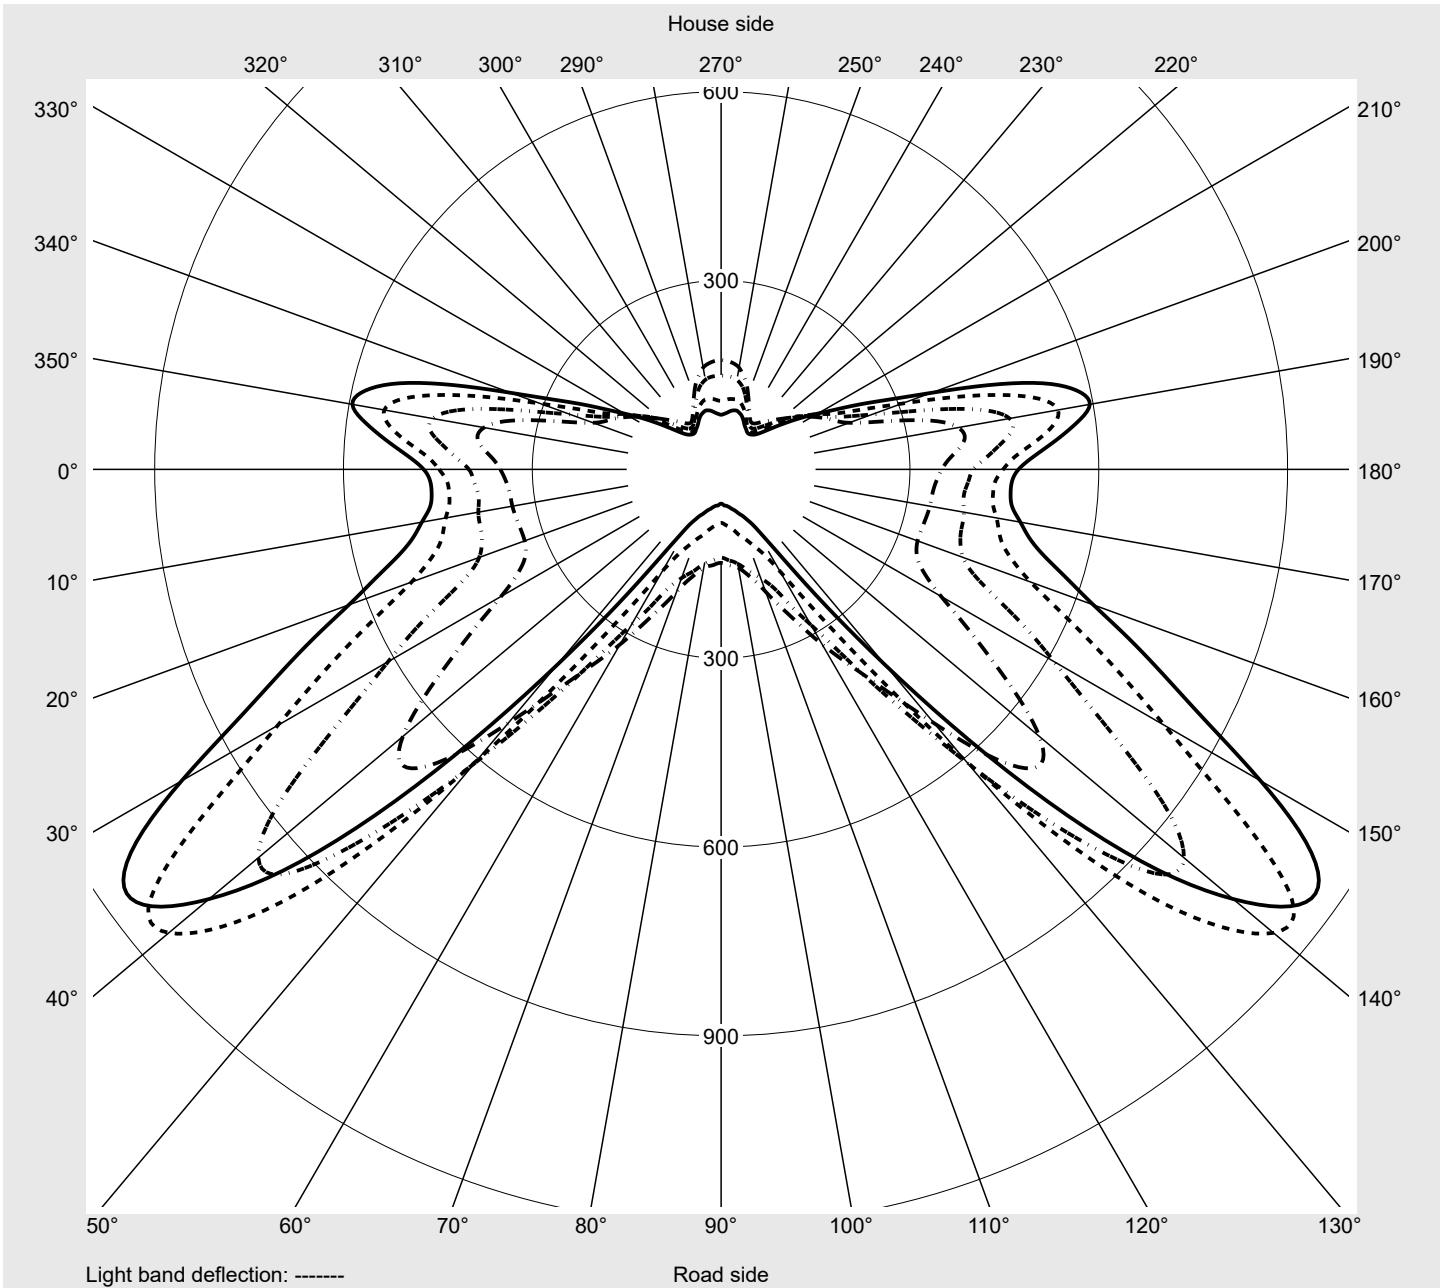

Photometric test report

Family Streetlight 21 mini LED	Order number: 5XE2P31D08HB EAN: 4058352726143	LP number 59337_230
	Version post-top or side-entry mounting Optic asymmetric, wide distribution (ST1.5a) Cover toughened safety glass Lamps LED 3000 K CRI ≥ 70 Controlgear ECG SITECO iQ Rated values Net luminous flux = 9290 lm Power consumption = 70.9 W Luminous efficacy = 131 lm/W	serial documentation 12.09.2022

Luminous intensity in cd/klm C180-0 C215-35 C217,5-37,5 C270-90 **Imax: 1158 cd/klm**

Luminaire output ratios	
Eta	100.0%
Eta 0° - 90°	100.0%
Eta 90° - 180°	0.0%
Measurement conditions	
DIN EN 13032 and DIN 5032	

Luminous intensity class acc. to EN13201-2	
Class:	---
Imax 70°	798.1
Imax 80°	214.2
Imax 90°	0.0
Imax >90°	0.0
Imax >95°	0.0

Photometric test report

Family Streetlight 21 mini LED	Order number: 5XE2P31D08HB EAN: 4058352726143	LP number 59337_230
--	--	-------------------------------

Envelope curve in cd/klm **KMK 65°** **KMK 62.5°** **KMK 60°** **KMK 57.5°** **siteco**

Photometric test report

Family Streetlight 21 mini LED	Order number: 5XE2P31D08HB EAN: 4058352726143	LP number 59337_230
Table of values for luminous intensities		Maximum luminous intensity
		siteco