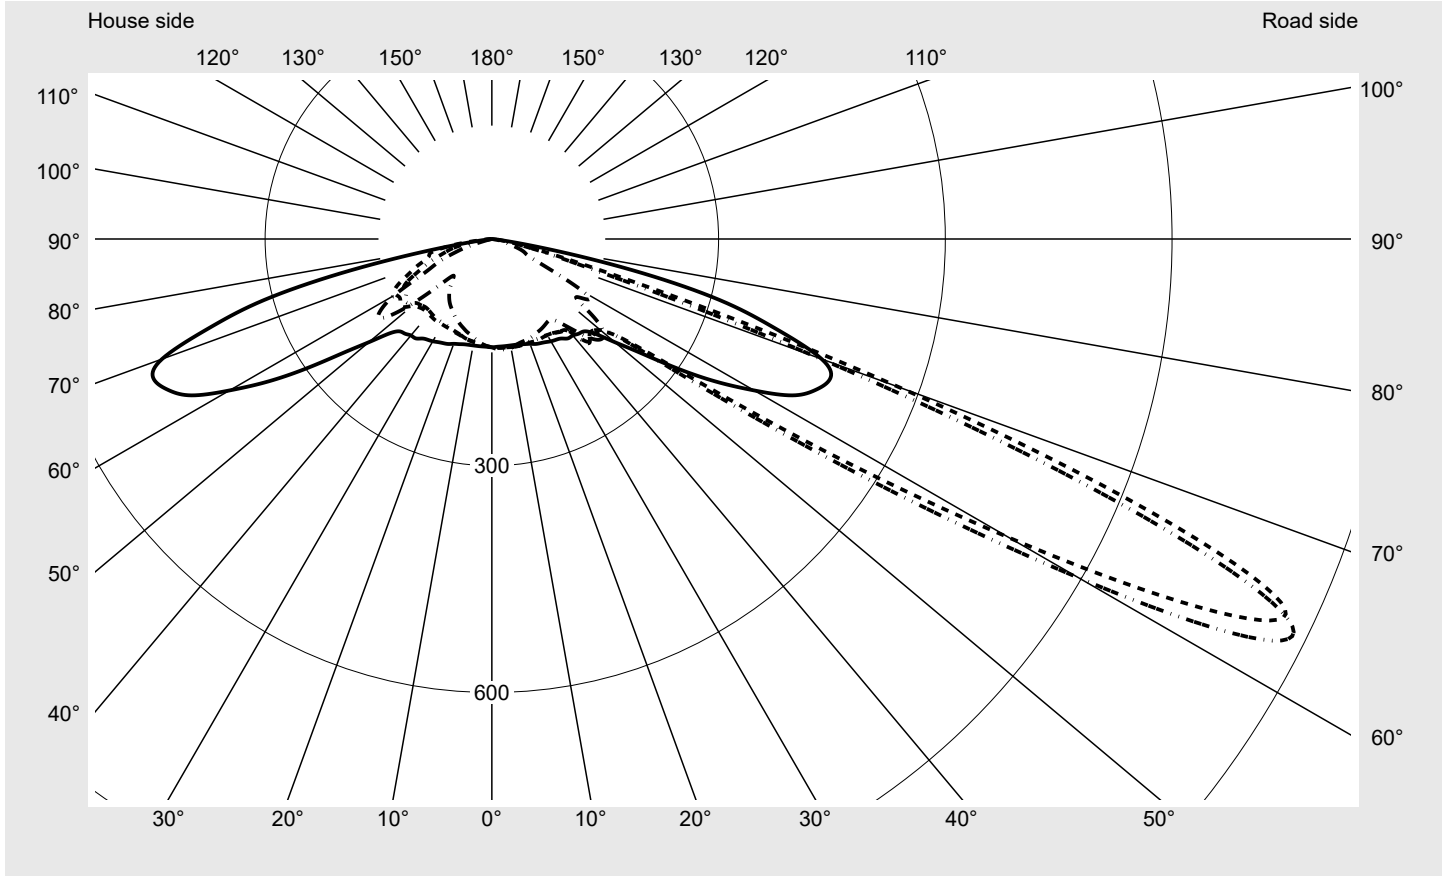

Photometric test report

Family Streetlight 21 mini LED	Order number: 5XE2P31D08HB EAN: 4058352726143	LP number 59337_230
	Version post-top or side-entry mounting Optic asymmetric, wide distribution (ST1.5a) Cover toughened safety glass Lamps LED 3000 K CRI ≥ 70 Controlgear ECG SITECO iQ Rated values Net luminous flux = 9290 lm Power consumption = 70.9 W Luminous efficacy = 131 lm/W	serial documentation 12.09.2022

Luminous intensity in cd/klm C180-0 C215-35 C217,5-37,5 C270-90 **Imax: 1158 cd/klm**

Luminaire output ratios	
Eta	100.0%
Eta 0° - 90°	100.0%
Eta 90° - 180°	0.0%
Measurement conditions	
DIN EN 13032 and DIN 5032	

Luminous intensity class acc. to EN13201-2	
Class:	---
Imax 70°	798.1
Imax 80°	214.2
Imax 90°	0.0
Imax >90°	0.0
Imax >95°	0.0

Photometric test report

Family Streetlight 21 mini LED	Order number: 5XE2P31D08HB EAN: 4058352726143	LP number 59337_230
--	--	-------------------------------

Envelope curve in cd/klm **KMK 65°** **KMK 62.5°** **KMK 60°** **KMK 57.5°** **siteco**

Photometric test report

Family Streetlight 21 mini LED	Order number: 5XE2P31D08HB EAN: 4058352726143	LP number 59337_230
Table of values for luminous intensities		Maximum luminous intensity
		siteco