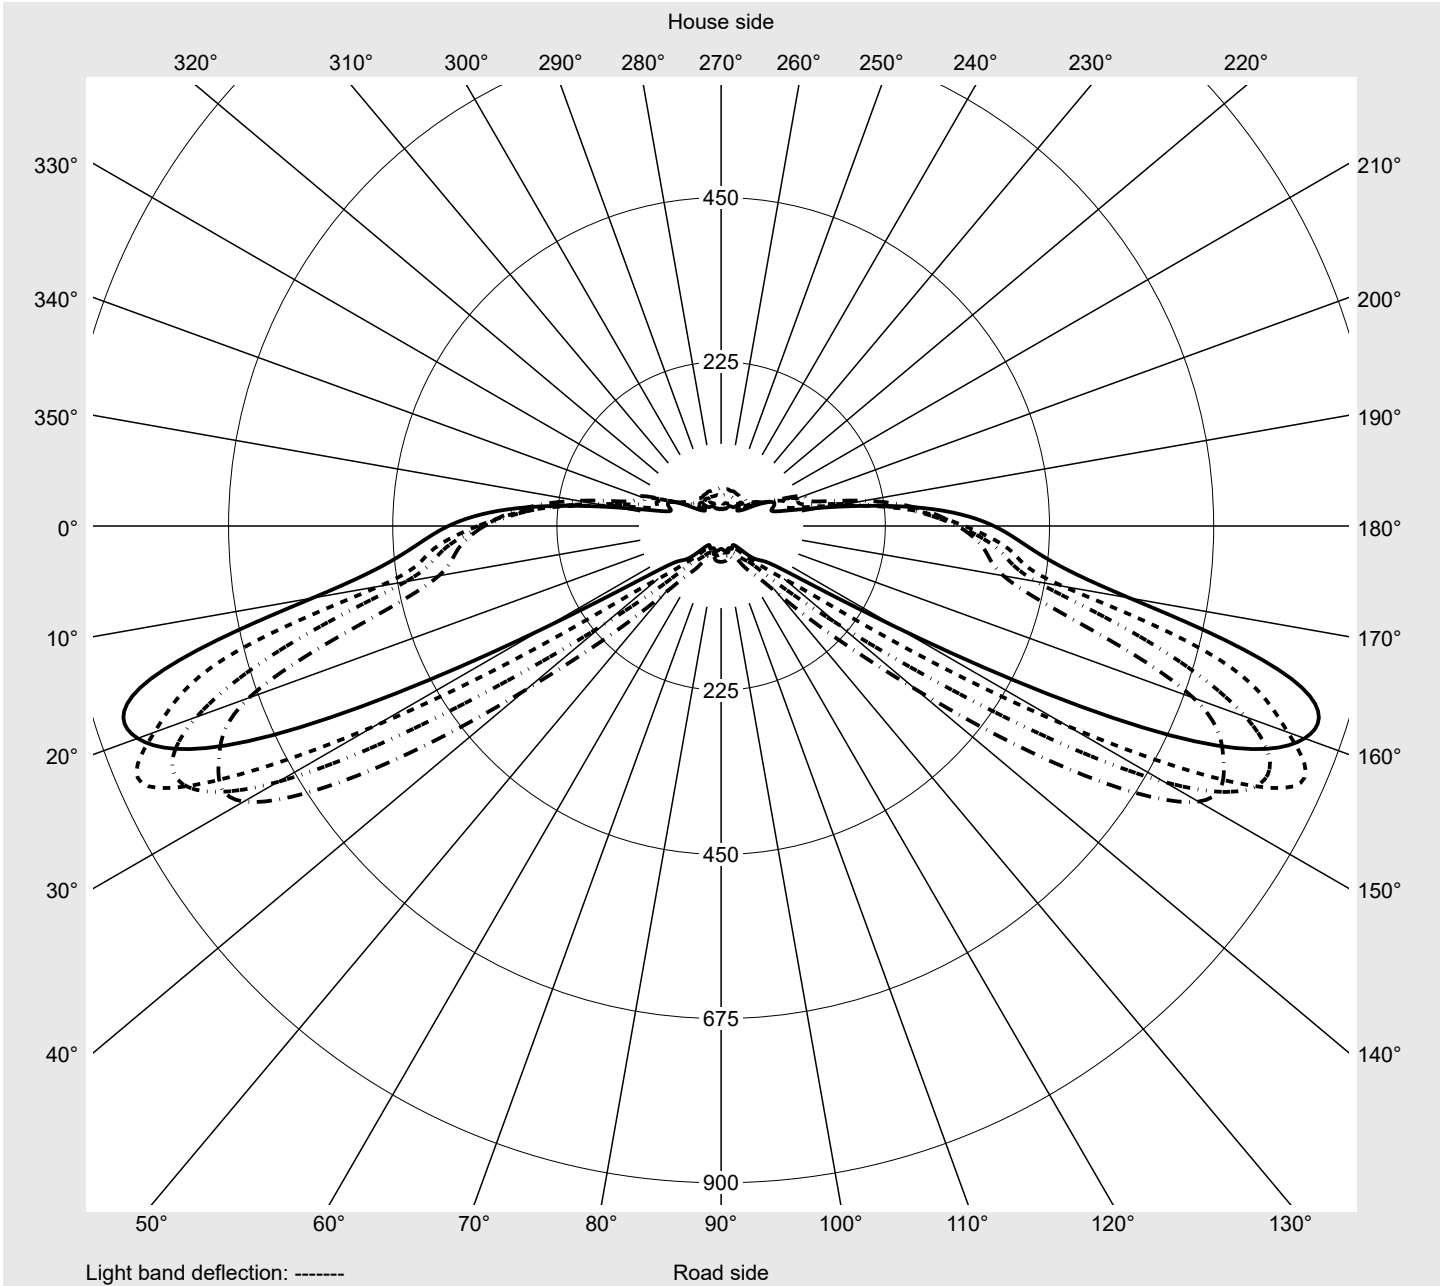

Photometric test report

Family
Streetlight 21 midi LED

Order number: 5XE3C33S08LB
EAN: 4058352727294

LP number
59081_404

Version post-top or side-entry mounting, Smart Interface up

Optic asymmetric, wide distribution (ST0.8a)

siteco

Luminous intensity in cd/klm

C180-0

C200-20

C205-25

C270-90

Imax: 851 cd/klm

Luminaire output ratios

Eta	100.0%
Eta 0° - 90°	100.0%
Eta 90° - 180°	0.0%

Luminous intensity class acc. to EN13201-2

Class:	G3
Imax 70°	826.1
Imax 80°	99.6
Imax 90°	0.0
Imax >90°	0.0
Imax >95°	0.0

Measurement conditions

DIN EN 13032 and DIN 5032

Photometric test report

Family Streetlight 21 midi LED	Order number: 5XE3C33S08LB EAN: 4058352727294	LP number 59081_404
--	--	-------------------------------

Envelope curve in cd/klm **KMK 67.5°** **KMK 65°** **KMK 62.5°** **KMK 60°** **siteco**