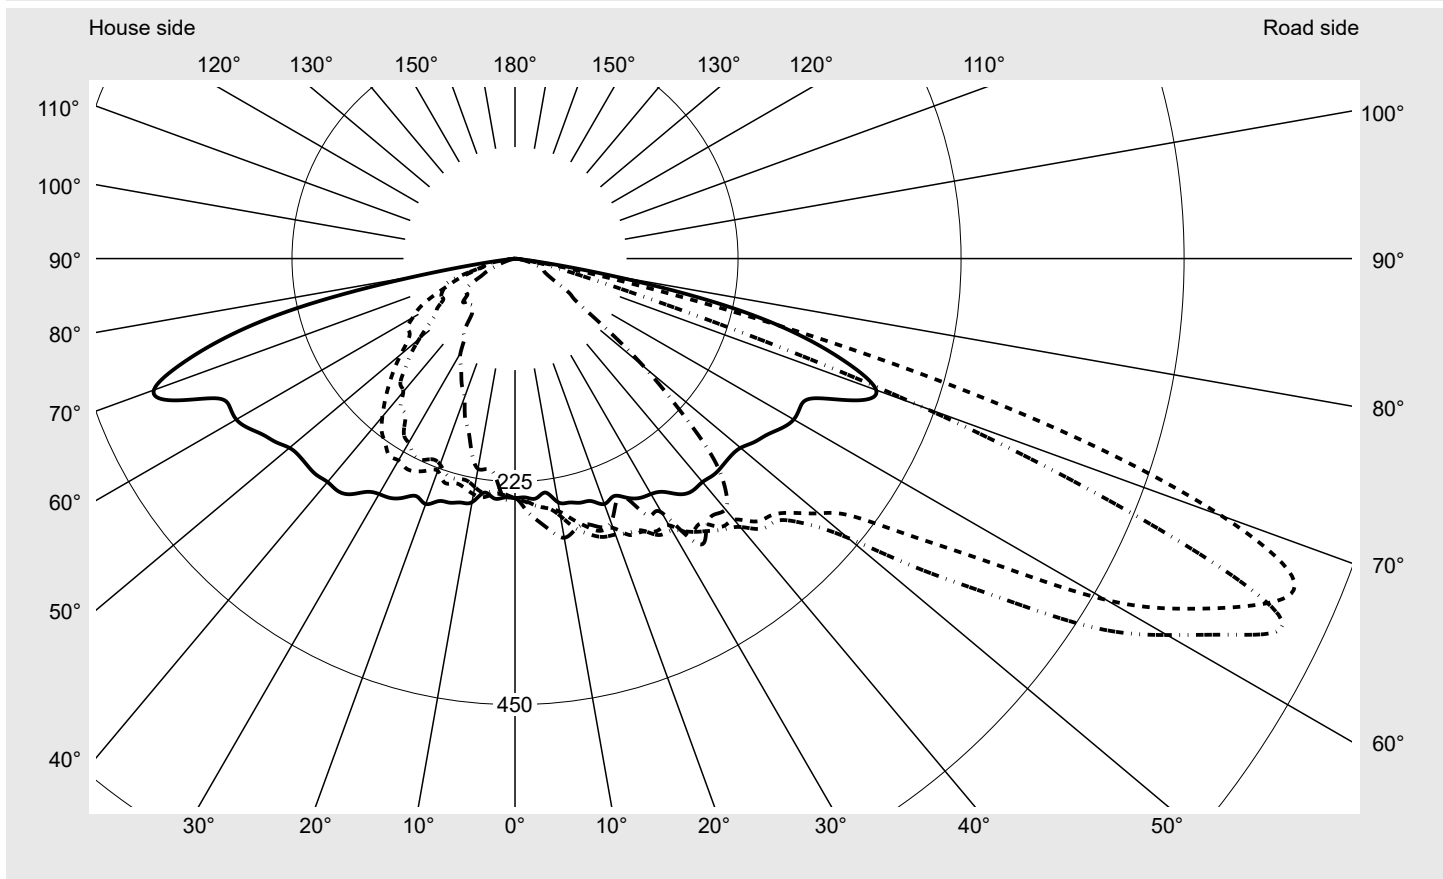

Cover toughened safety glass

Lamps LED 3000 K | CRI ≥ 70

Controlgear EVG-Smart Interface

Rated values Net luminous flux = 14340 lm
Power consumption = 98.3 W
Luminous efficacy = 145.9 lm/W

serial
documentation
15.07.2022

siteco

Luminous intensity in cd/klm

C180-0

C200-20

C205-25

C270-90

Imax: 851 cd/klm

Luminaire output ratios

Eta	100.0%
Eta 0° - 90°	100.0%
Eta 90° - 180°	0.0%

Luminous intensity class acc. to EN13201-2

Class:	G3
Imax 70°	826.1
Imax 80°	99.6
Imax 90°	0.0
Imax >90°	0.0
Imax >95°	0.0

Measurement conditions

DIN EN 13032 and DIN 5032

Photometric test report

Family Streetlight 21 midi LED	Order number: 5XE3C33S08LB EAN: 4058352727294	LP number 59081_404
--	--	-------------------------------

Envelope curve in cd/klm **KMK 67.5°** **KMK 65°** **KMK 62.5°** **KMK 60°** **siteco**