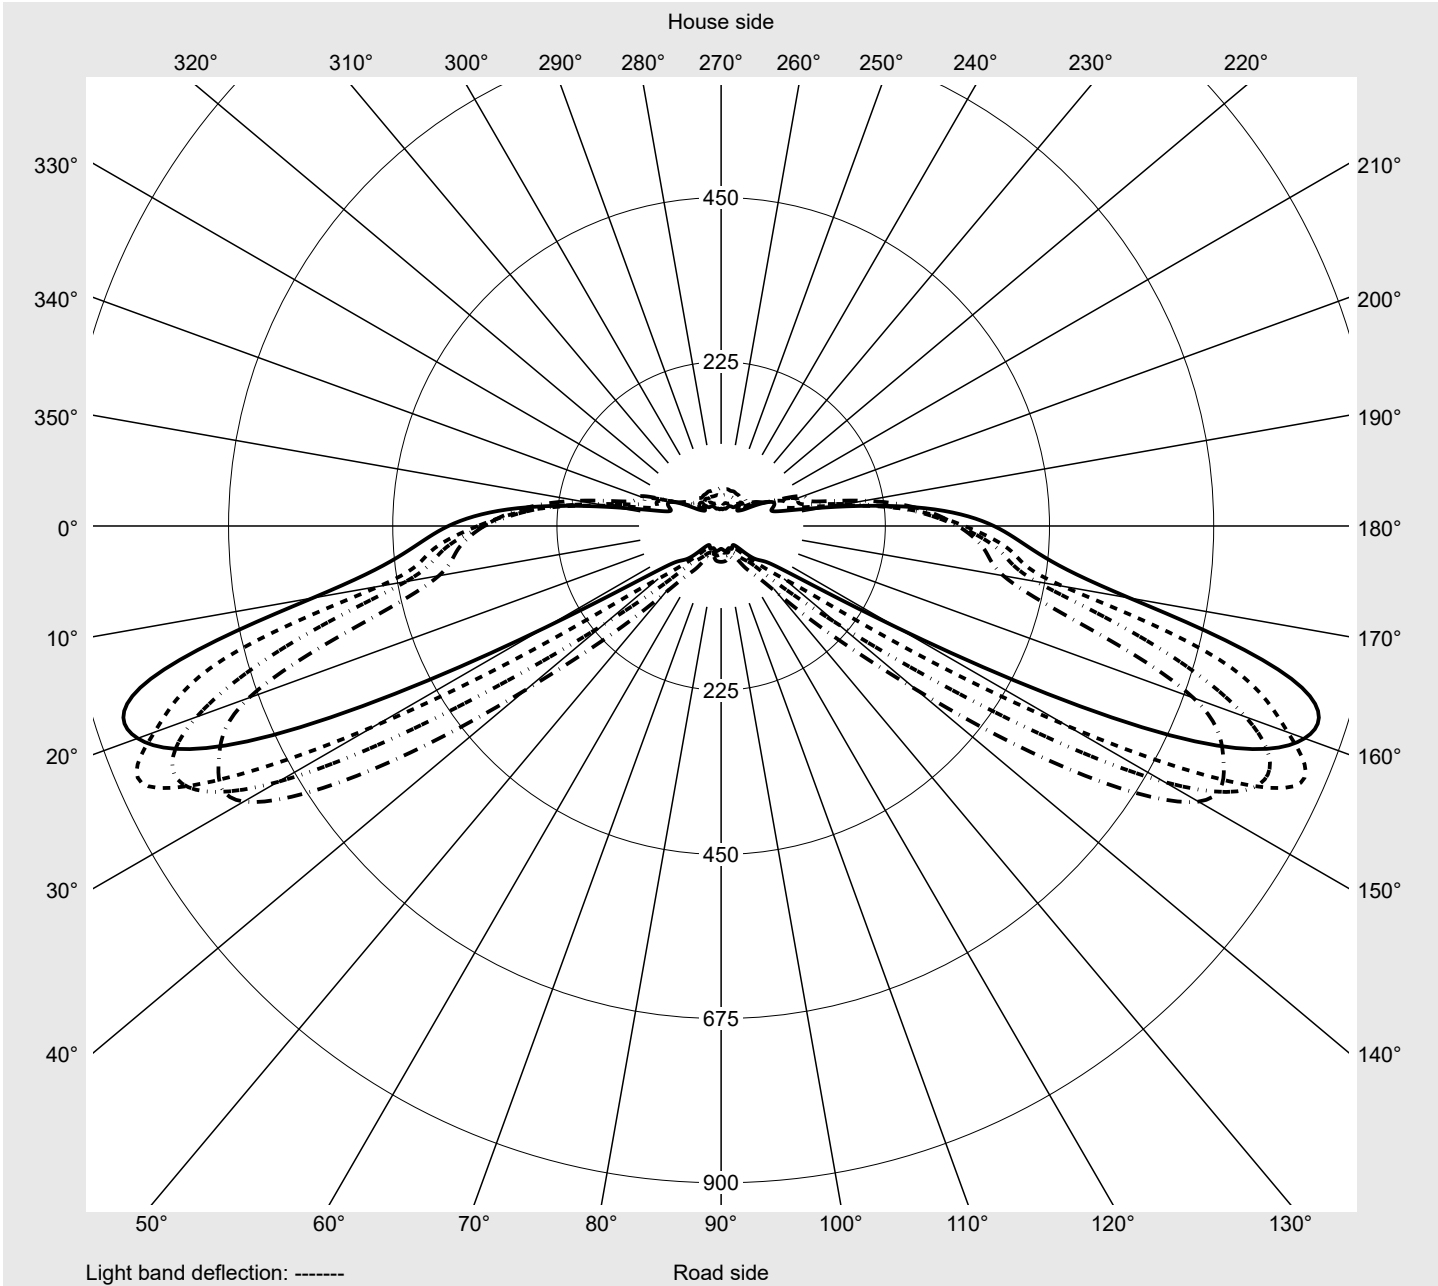

Photometric test report

Family
Streetlight 21 midi LED

Order number: 5XE3C33T08MB
EAN: 4058352727379

LP number
59081_424

Version post-top or side-entry mounting, Smart Interface up/down
Optic asymmetric, wide distribution (ST0.8a)
Cover toughened safety glass
Lamps LED 3000 K | CRI ≥ 70
Controlgear EVG-Smart Interface
Rated values Net luminous flux = 18270 lm
Power consumption = 136.0 W
Luminous efficacy = 134.3 lm/W

Luminaire output ratios

Eta	100.0%
Eta 0° - 90°	100.0%
Eta 90° - 180°	0.0%

Luminous intensity class acc. to EN13201-2

Class:	G3
Imax 70°	826.1
Imax 80°	99.6
Imax 90°	0.0
Imax >90°	0.0
Imax >95°	0.0

Measurement conditions

DIN EN 13032 and DIN 5032

Photometric test report

Family Streetlight 21 midi LED	Order number: 5XE3C33T08MB EAN: 4058352727379	LP number 59081_424
--	--	-------------------------------

Envelope curve in cd/klm **KMK 67.5°** **KMK 65°** **KMK 62.5°** **KMK 60°** **siteco**