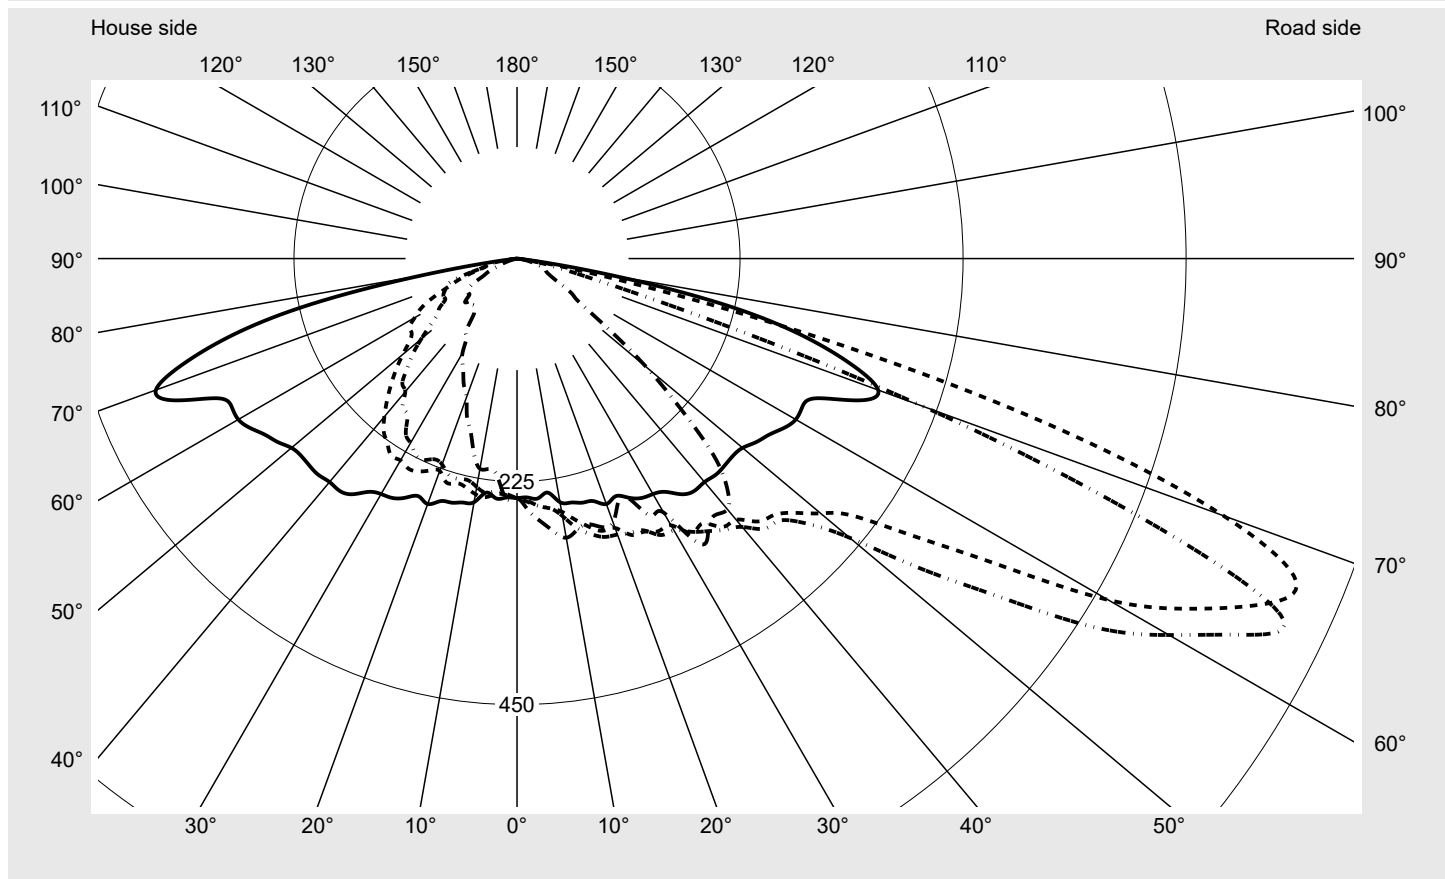

Photometric test report

Family
Streetlight 21 midi LED

Order number: 5XE3C33T08MB
EAN: 4058352727379

LP number
59081_424

Version post-top or side-entry mounting, Smart Interface up/down
Optic asymmetric, wide distribution (ST0.8a)
Cover toughened safety glass
Lamps LED 3000 K | CRI ≥ 70
Controlgear EVG-Smart Interface
Rated values Net luminous flux = 18270 lm
Power consumption = 136.0 W
Luminous efficacy = 134.3 lm/W

serial
documentation
15.07.2022

siteco

Luminous intensity in cd/klm

C180-0

C200-20

C205-25

C270-90

Imax: 851 cd/klm

Luminaire output ratios

Eta	100.0%
Eta 0° - 90°	100.0%
Eta 90° - 180°	0.0%

Luminous intensity class acc. to EN13201-2

Class:	G3
Imax 70°	826.1
Imax 80°	99.6
Imax 90°	0.0
Imax >90°	0.0
Imax >95°	0.0

Measurement conditions