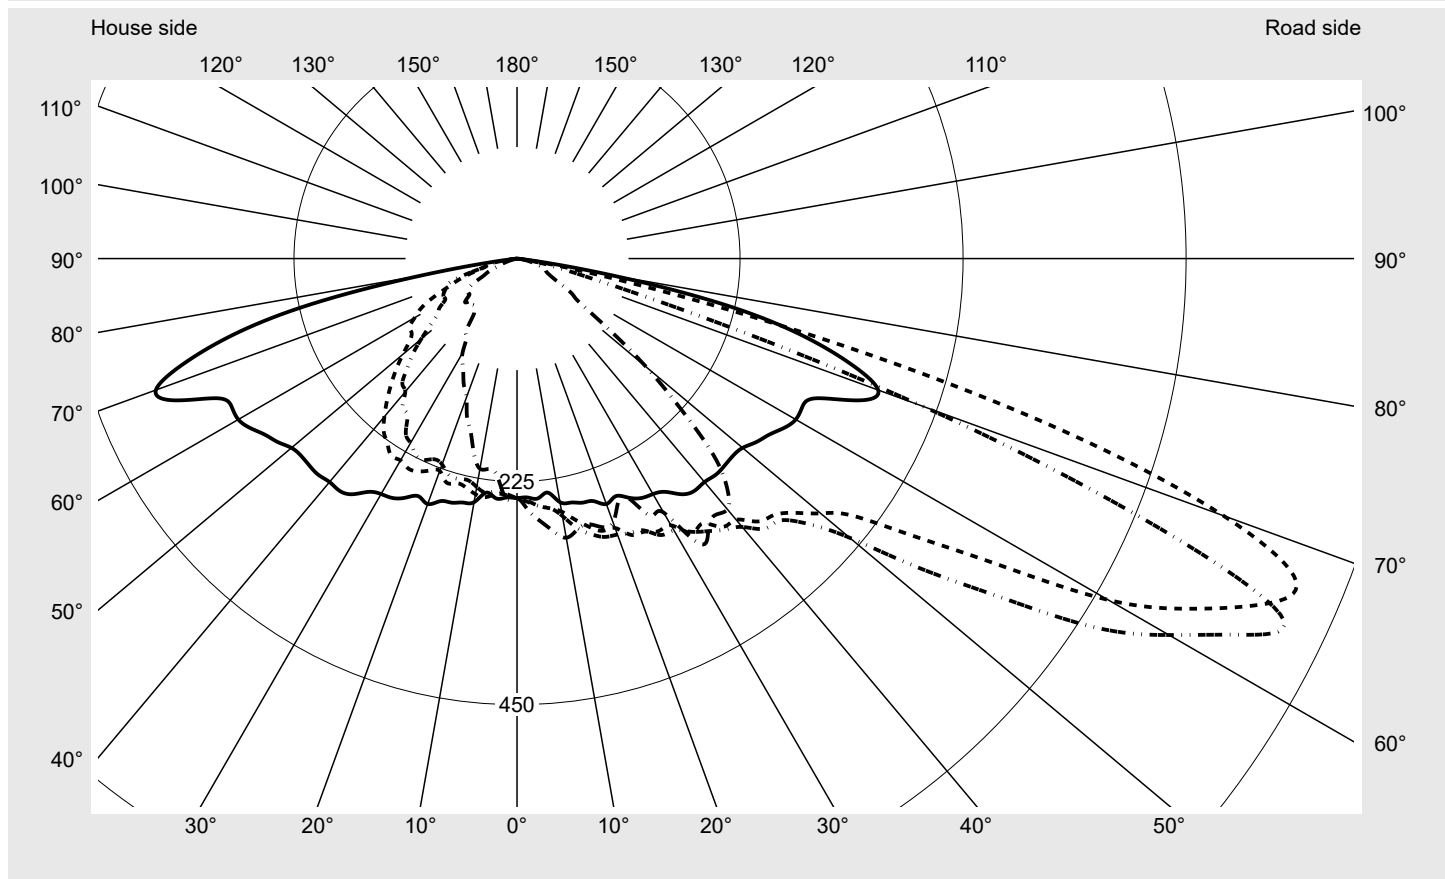

Photometric test report

Family
Streetlight 21 midi LED

Order number: 5XE3C63T08LB
EAN: 4058352727775

LP number
59081_422

Version post-top or side-entry mounting, Smart Interface up/down
Optic asymmetric, wide distribution (ST0.8a)
Cover toughened safety glass
Lamps LED 2700 K | CRI ≥ 70
Controlgear EVG-Smart Interface
Rated values Net luminous flux = 12860 lm
 Power consumption = 98.3 W
 Luminous efficacy = 130.8 lm/W

serial
documentation
15.07.2022

sitEco

Luminous intensity in cd/klm

C180-0

C200-20

C205-25

C270-90

Imax: 851 cd/klm

Luminaire output ratios

| | |
|----------------|--------|
| Eta | 100.0% |
| Eta 0° - 90° | 100.0% |
| Eta 90° - 180° | 0.0% |

Luminous intensity class acc. to EN13201-2

| | |
|-----------|-------|
| Class: | G3 |
| Imax 70° | 826.1 |
| Imax 80° | 99.6 |
| Imax 90° | 0.0 |
| Imax >90° | 0.0 |
| Imax >95° | 0.0 |