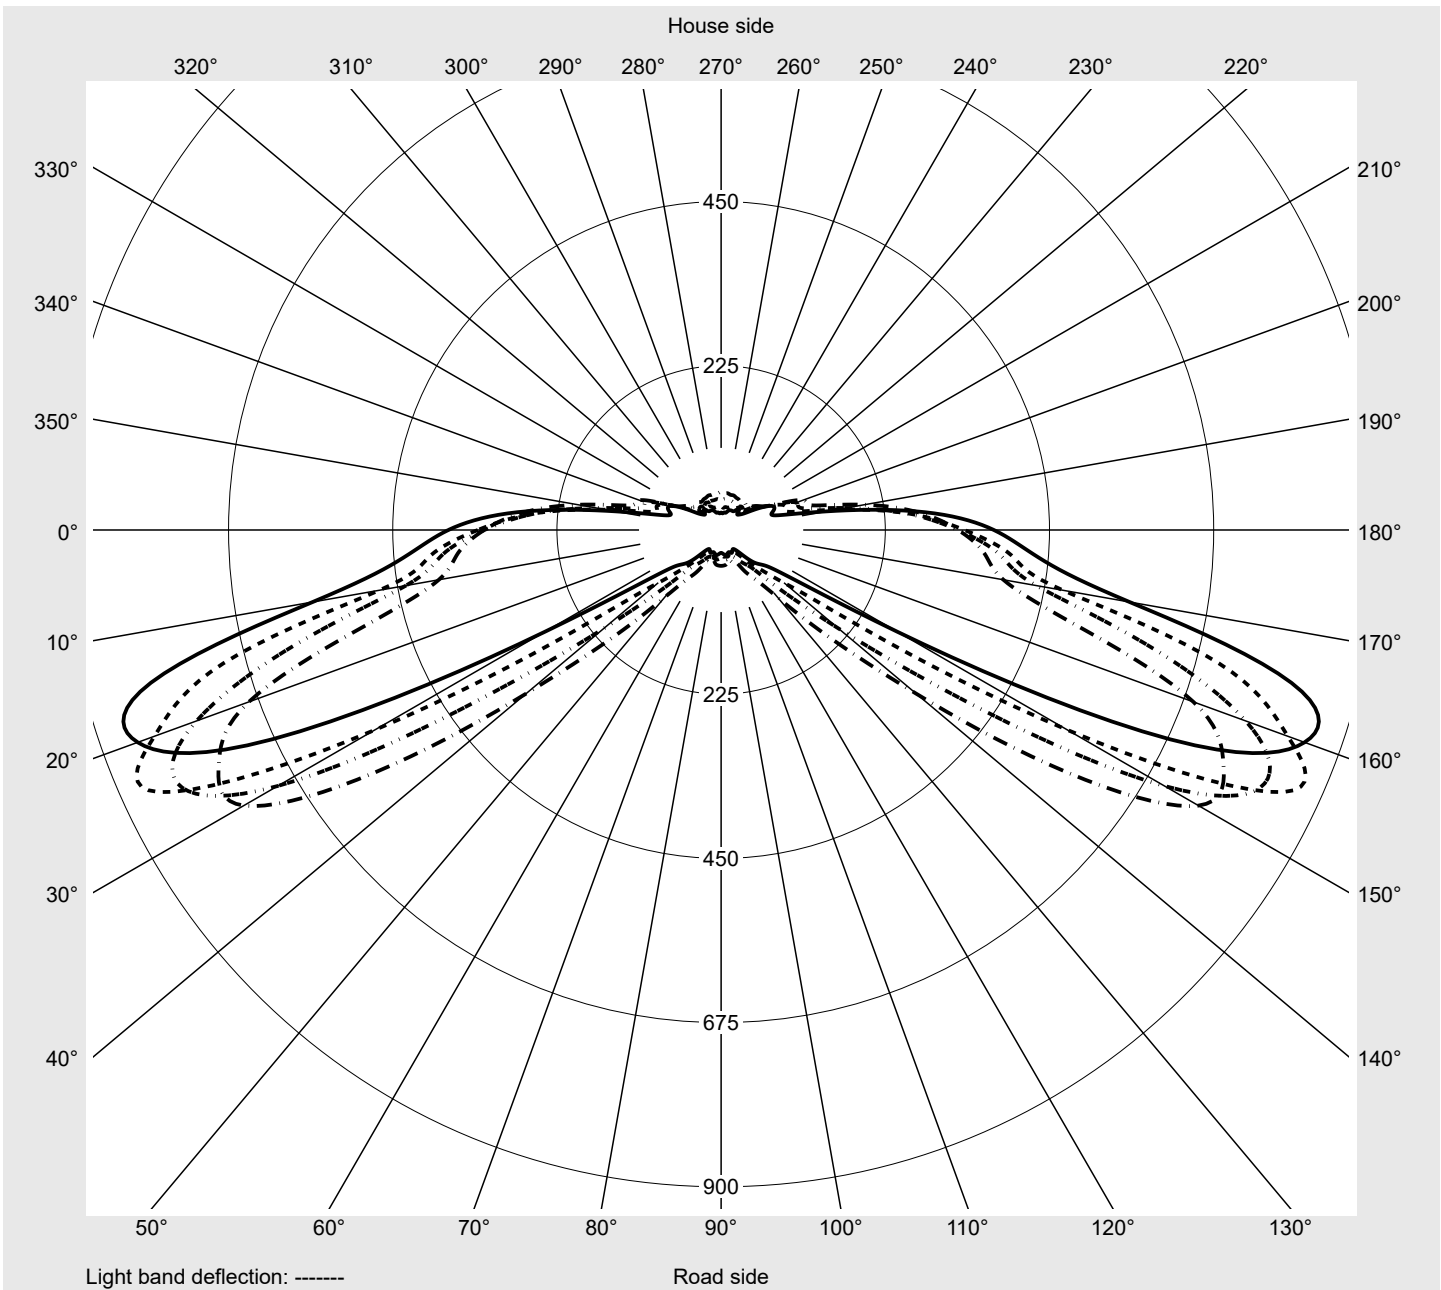

Photometric test report

Family
Streetlight 21 midi LED

Order number: 5XE3C63T08LB
EAN: 4058352727775

LP number
59081_422

Version post-top or side-entry mounting, Smart Interface up/down
Optic asymmetric, wide distribution (ST0.8a)
Cover toughened safety glass
Lamps LED 2700 K | CRI ≥ 70
Controlgear EVG-Smart Interface
Rated values Net luminous flux = 12860 lm
 Power consumption = 98.3 W
 Luminous efficacy = 130.8 lm/W

serial
documentation
15.07.2022

sitEco

Luminous intensity in cd/klm

C180-0

C200-20

C205-25

C270-90

Imax: 851 cd/klm

Luminaire output ratios

| | |
|----------------|--------|
| Eta | 100.0% |
| Eta 0° - 90° | 100.0% |
| Eta 90° - 180° | 0.0% |

Luminous intensity class acc. to EN13201-2

| | |
|-----------|-------|
| Class: | G3 |
| Imax 70° | 826.1 |
| Imax 80° | 99.6 |
| Imax 90° | 0.0 |
| Imax >90° | 0.0 |
| Imax >95° | 0.0 |

Envelope curve in cd/klm **KMK 67.5°** **KMK 65°** **KMK 62.5°** **KMK 60°** **siteco**

Photometric test report

| | | |
|---|--|--------------------------------------|
| Family Streetlight 21 midi LED | Order number: 5XE3C63T08LB EAN: 4058352727775 | LP number 59081_422 |
|---|--|--------------------------------------|