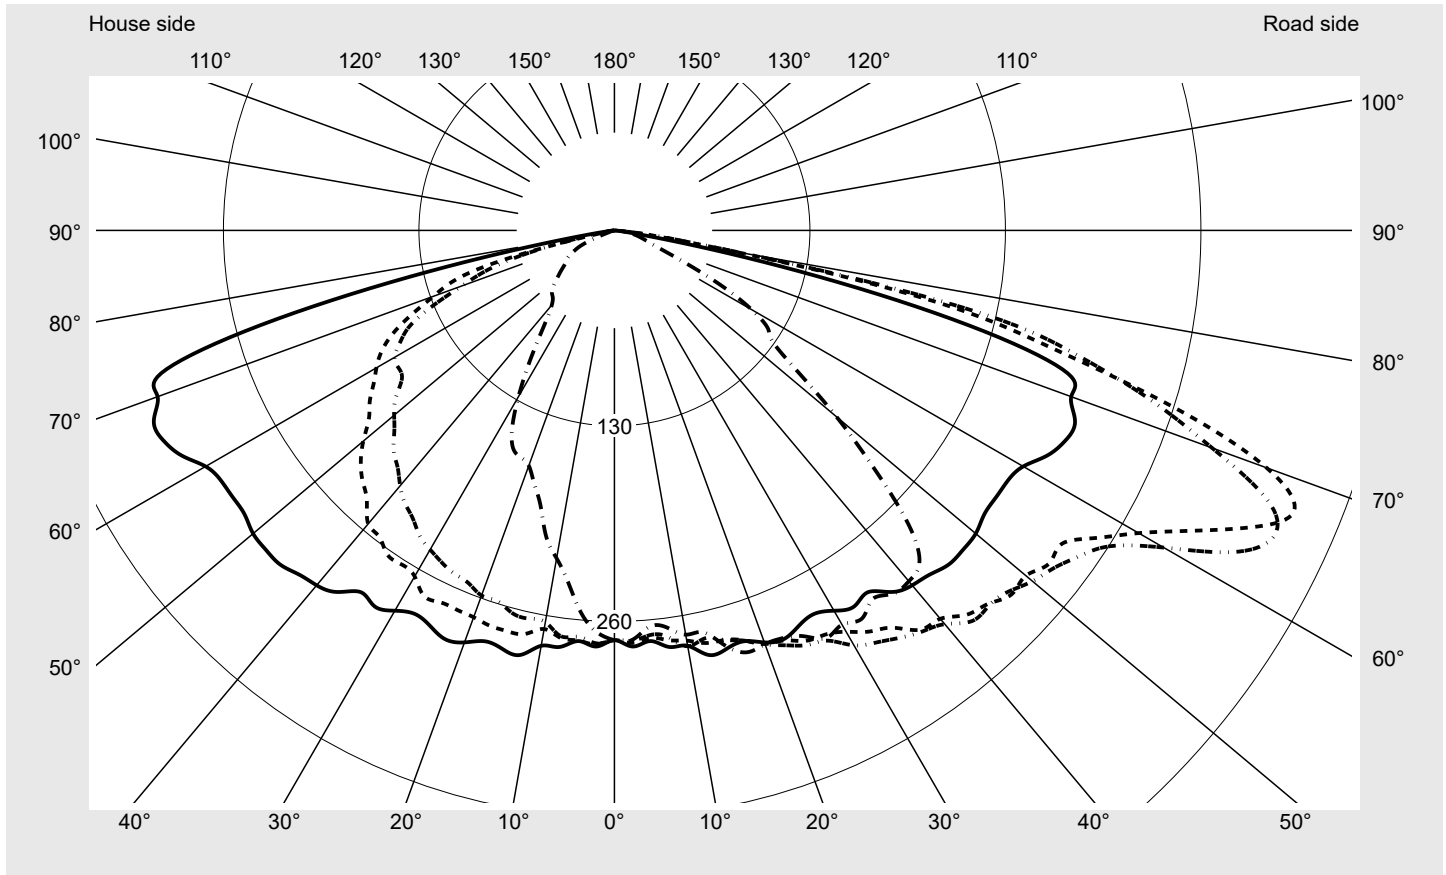

Photometric test report

Family
Streetlight 21 midi LED

Order number: 5XE3D23T08NB
EAN: 4058352727874

LP number
59078_111

Version post-top or side-entry mounting, Smart Interface up/down
Optic asymmetric, wide distribution (ST1.0a G)
Cover toughened safety glass
Lamps LED 2200 K | CRI ≥ 70
Controlgear EVG-Smart Interface
Rated values Net luminous flux = 18780 lm
 Power consumption = 151.2 W
 Luminous efficacy = 124.2 lm/W

serial
documentation
23.08.2022

sitEco

Luminous intensity in cd/klm

C180-0

C195-15

C200-20

C270-90

Imax: 489 cd/klm

Luminaire output ratios

Eta	100.0%
Eta 0° - 90°	100.0%
Eta 90° - 180°	0.0%

Luminous intensity class acc. to EN13201-2

Class:	G4
Imax 70°	461.5
Imax 80°	96.1
Imax 90°	0.0
Imax >90°	0.0
Imax >95°	0.0

Measurement conditions