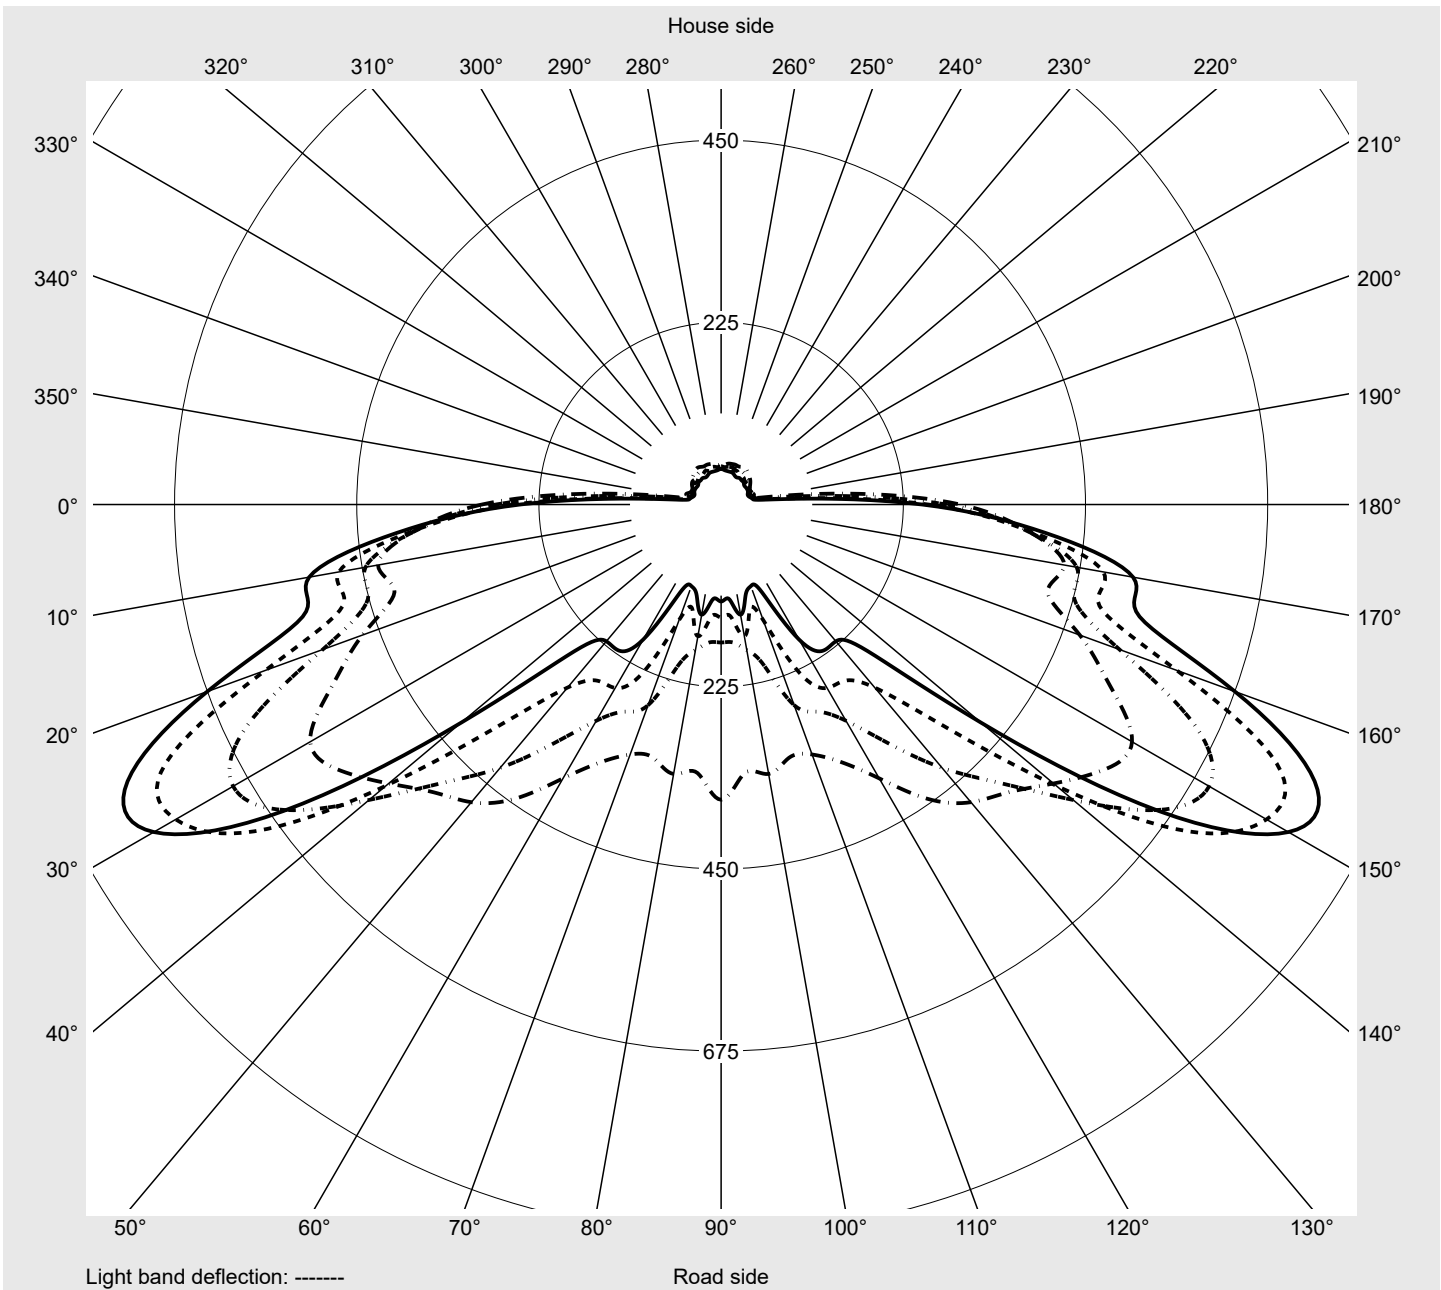

Photometric test report

Family
Streetlight 21 midi LED

Order number: 5XE3E43T08LB
EAN: 4058352728970

LP number
59077_412

Version	post-top or side-entry mounting, Smart Interface up/down
Optic	asymmetric, wide distribution (STW1.0a)
Cover	toughened safety glass
Lamps	LED 4000 K CRI ≥ 70
Controlgear	EVG-Smart Interface
Rated values	Net luminous flux = 14950 lm Power consumption = 98.3 W Luminous efficacy = 152.1 lm/W

serial
documentation
15.07.2022

sitEco

Luminous intensity in cd/klm

C180-0

C210-30

C215-35

C270-90

Imax: 809 cd/klm

Luminaire output ratios

Eta	100.0%
Eta 0° - 90°	100.0%
Eta 90° - 180°	0.0%

Measurement conditions

DIN EN 13032 and DIN 5032

Luminous intensity class acc. to EN13201-2

Class:	G4
Imax 70°	498.7
Imax 80°	32.8
Imax 90°	0.0
Imax >90°	0.0
Imax >95°	0.0

Photometric test report

Family Streetlight 21 midi LED	Order number: 5XE3E43T08LB EAN: 4058352728970	LP number 59077_412
---	--	--------------------------------------

Envelope curve in cd/klm **KMK 62.5°** **KMK 60°** **KMK 57.5°** **KMK 55°** **siteco**