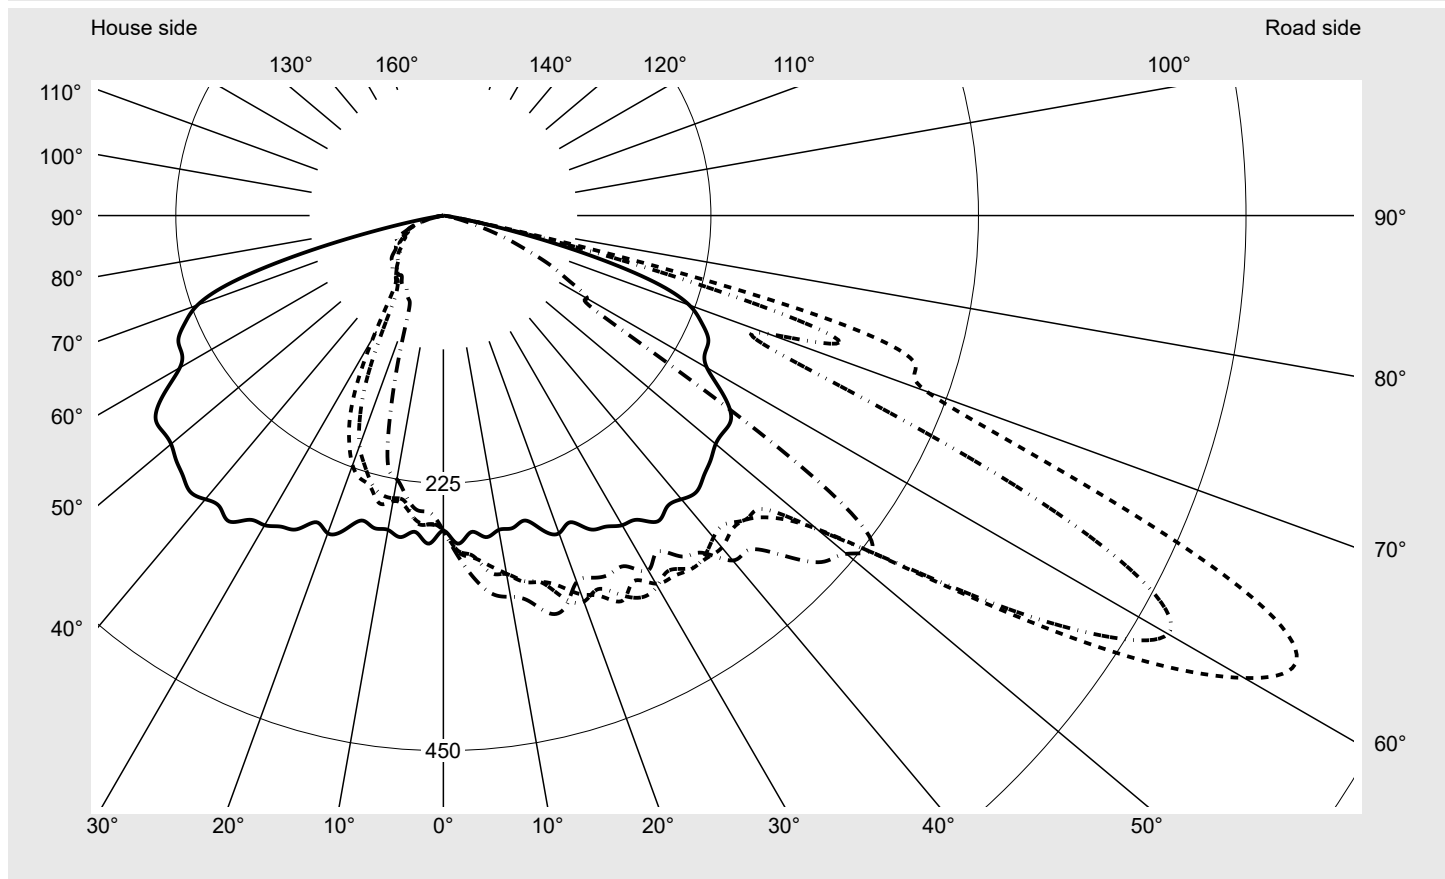

Photometric test report

Family
Streetlight 21 midi LED

Order number: 5XE3E43T08LB
EAN: 4058352728970

LP number
59077_412

Version	post-top or side-entry mounting, Smart Interface up/down
Optic	asymmetric, wide distribution (STW1.0a)
Cover	toughened safety glass
Lamps	LED 4000 K CRI ≥ 70
Controlgear	EVG-Smart Interface
Rated values	Net luminous flux = 14950 lm Power consumption = 98.3 W Luminous efficacy = 152.1 lm/W

serial
documentation
15.07.2022

sitEco

Luminous intensity in cd/klm

C180-0

C210-30

C215-35

C270-90

Imax: 809 cd/klm

Luminaire output ratios

Eta	100.0%
Eta 0° - 90°	100.0%
Eta 90° - 180°	0.0%

Measurement conditions

DIN EN 13032 and DIN 5032

Luminous intensity class acc. to EN13201-2

Class:	G4
Imax 70°	498.7
Imax 80°	32.8
Imax 90°	0.0
Imax >90°	0.0
Imax >95°	0.0