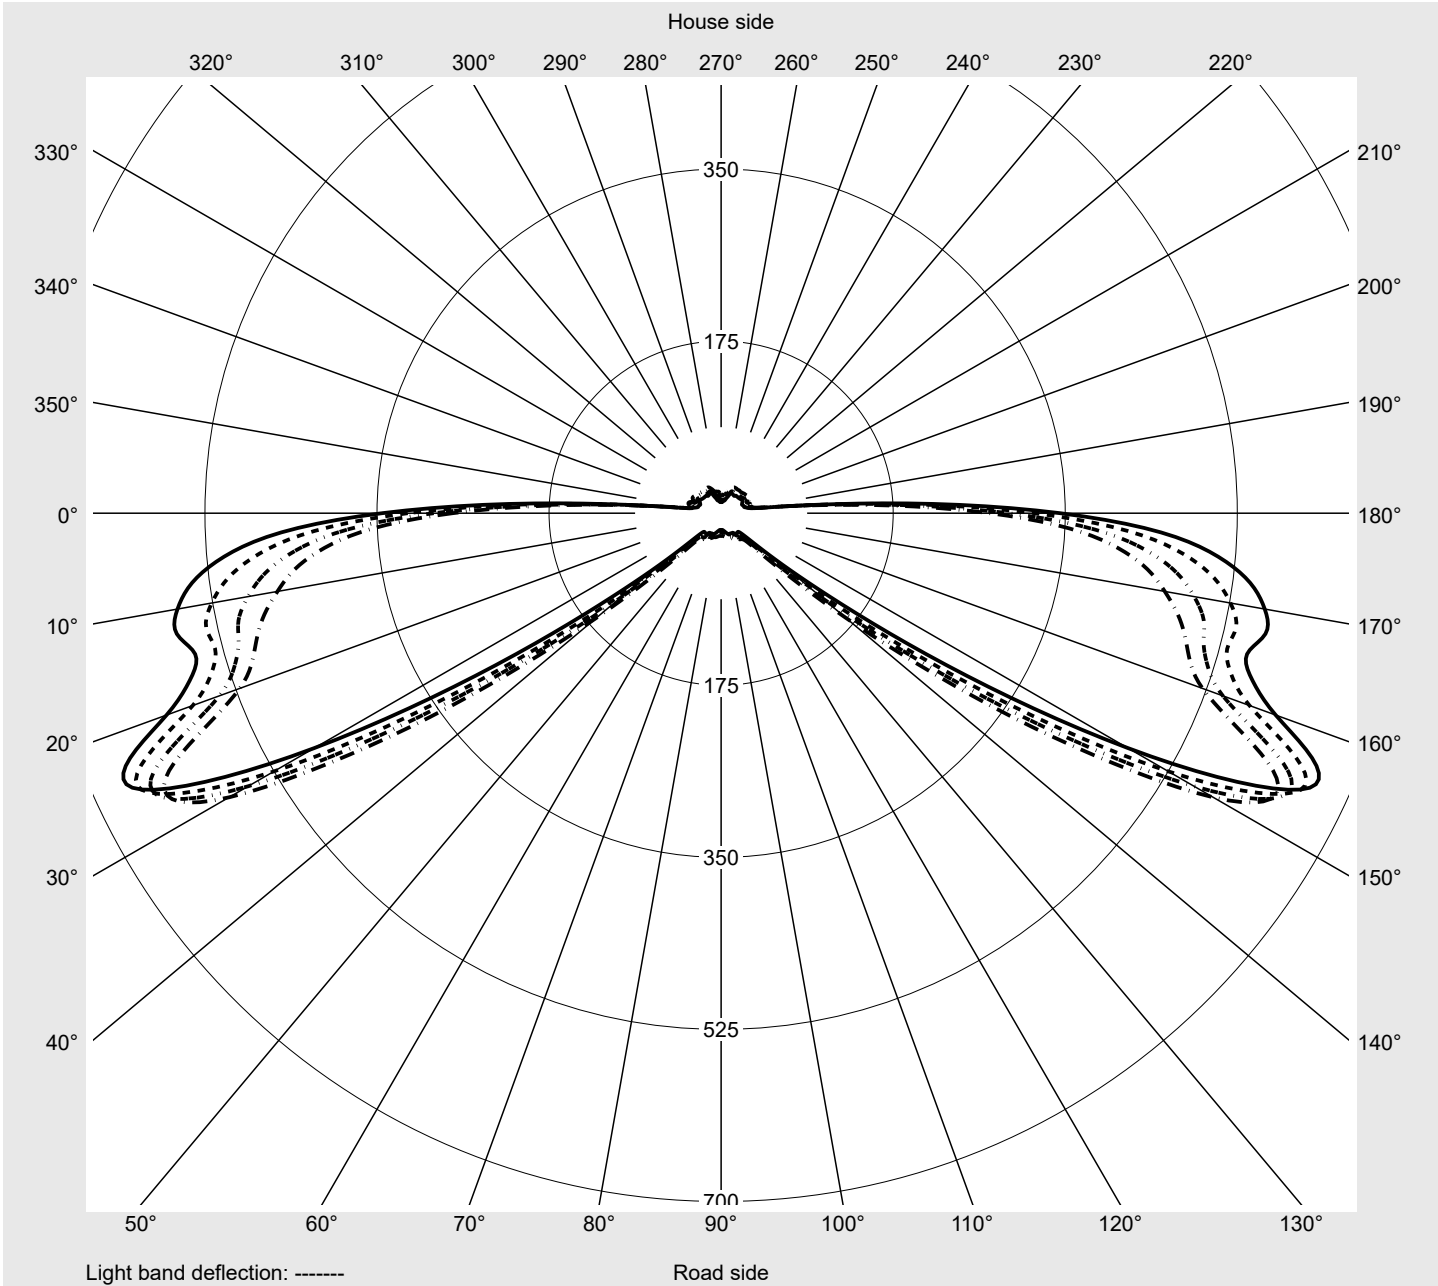

Photometric test report

Family Streetlight 21 micro LED	Order number: 5XE1B41D08CB EAN: 4058352739570	LP number 59065_1100
	Version post-top or side-entry mounting Optic asymmetric, wide distribution (ST0.5a) Cover toughened safety glass Lamps LED 4000 K CRI ≥ 70 Controlgear ECG SITECO iQ Rated values Net luminous flux = 2980 lm Power consumption = 19.4 W Luminous efficacy = 153.6 lm/W	serial documentation 16.05.2023

Luminous intensity in cd/klm C180-0 C205-25 C207,5-27,5 C270-90 **Imax: 661 cd/klm**

Luminaire output ratios

Eta	100.0%
Eta 0° - 90°	100.0%
Eta 90° - 180°	0.0%

Luminous intensity class acc. to EN13201-2

Class:	G3
Imax 70°	629.6
Imax 80°	99.6
Imax 90°	0.0
Imax >90°	0.0
Imax >95°	0.0

Measurement conditions

DIN EN 13032 and DIN 5032

Photometric test report

Family Streetlight 21 micro LED	Order number: 5XE1B41D08CB EAN: 4058352739570	LP number 59065_1100
---	--	--------------------------------

Envelope curve in cd/klm **KMK 73°** **KMK 72°** **KMK 71°** **KMK 70°** **siteco**

Photometric test report

Family Streetlight 21 micro LED	Order number: 5XE1B41D08CB EAN: 4058352739570	LP number 59065_1100
Table of values for luminous intensities		Maximum luminous intensity
		siteco