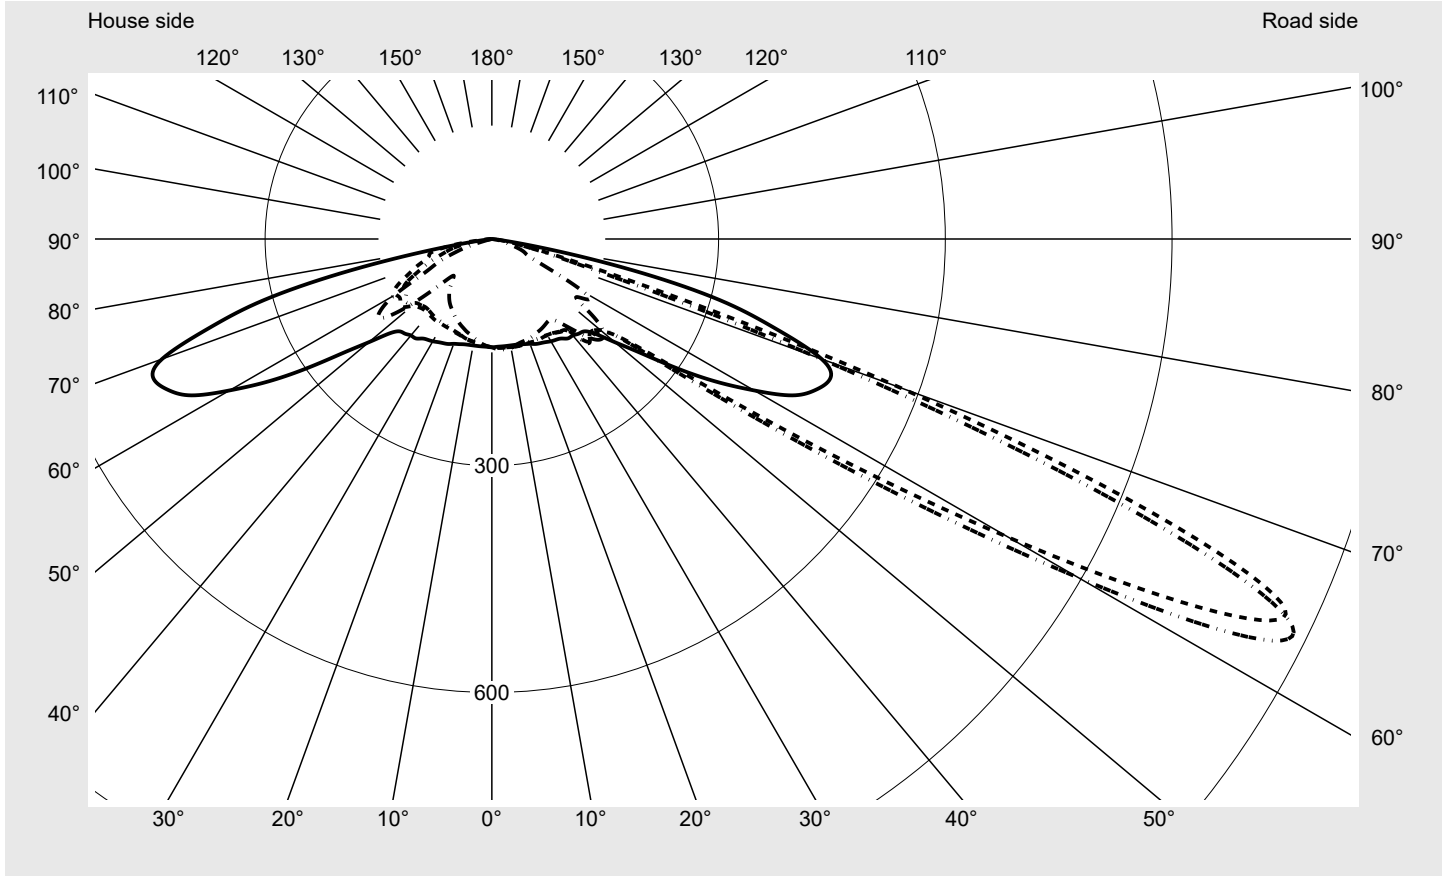

Photometric test report

Family Streetlight 21 micro LED	Order number: 5XE1P31G08CB EAN: 4058352740699	LP number 59337_408
	Version post-top or side-entry mounting Optic asymmetric, wide distribution (ST1.5a) Cover toughened safety glass Lamps LED 3000 K CRI ≥ 70 Controlgear ECG SITECO iQ Rated values Net luminous flux = 2820 lm Power consumption = 19.4 W Luminous efficacy = 145.4 lm/W	serial documentation 16.05.2023

Luminous intensity in cd/klm
C180-0
C215-35
C217,5-37,5
C270-90
Imax: 1158 cd/klm

Luminaire output ratios	
Eta	100.0%
Eta 0° - 90°	100.0%
Eta 90° - 180°	0.0%

Luminous intensity class acc. to EN13201-2	
Class:	---
Imax 70°	798.1
Imax 80°	214.2
Imax 90°	0.0
Imax >90°	0.0
Imax >95°	0.0

Envelope curve in cd/klm **KMK 65°** **KMK 62,5°** **KMK 60°** **KMK 57,5°** **siteco**

Photometric test report

Family Streetlight 21 micro LED	Order number: 5XE1P31G08CB EAN: 4058352740699	LP number 59337_408
Table of values for luminous intensities		Maximum luminous intensity
		siteco