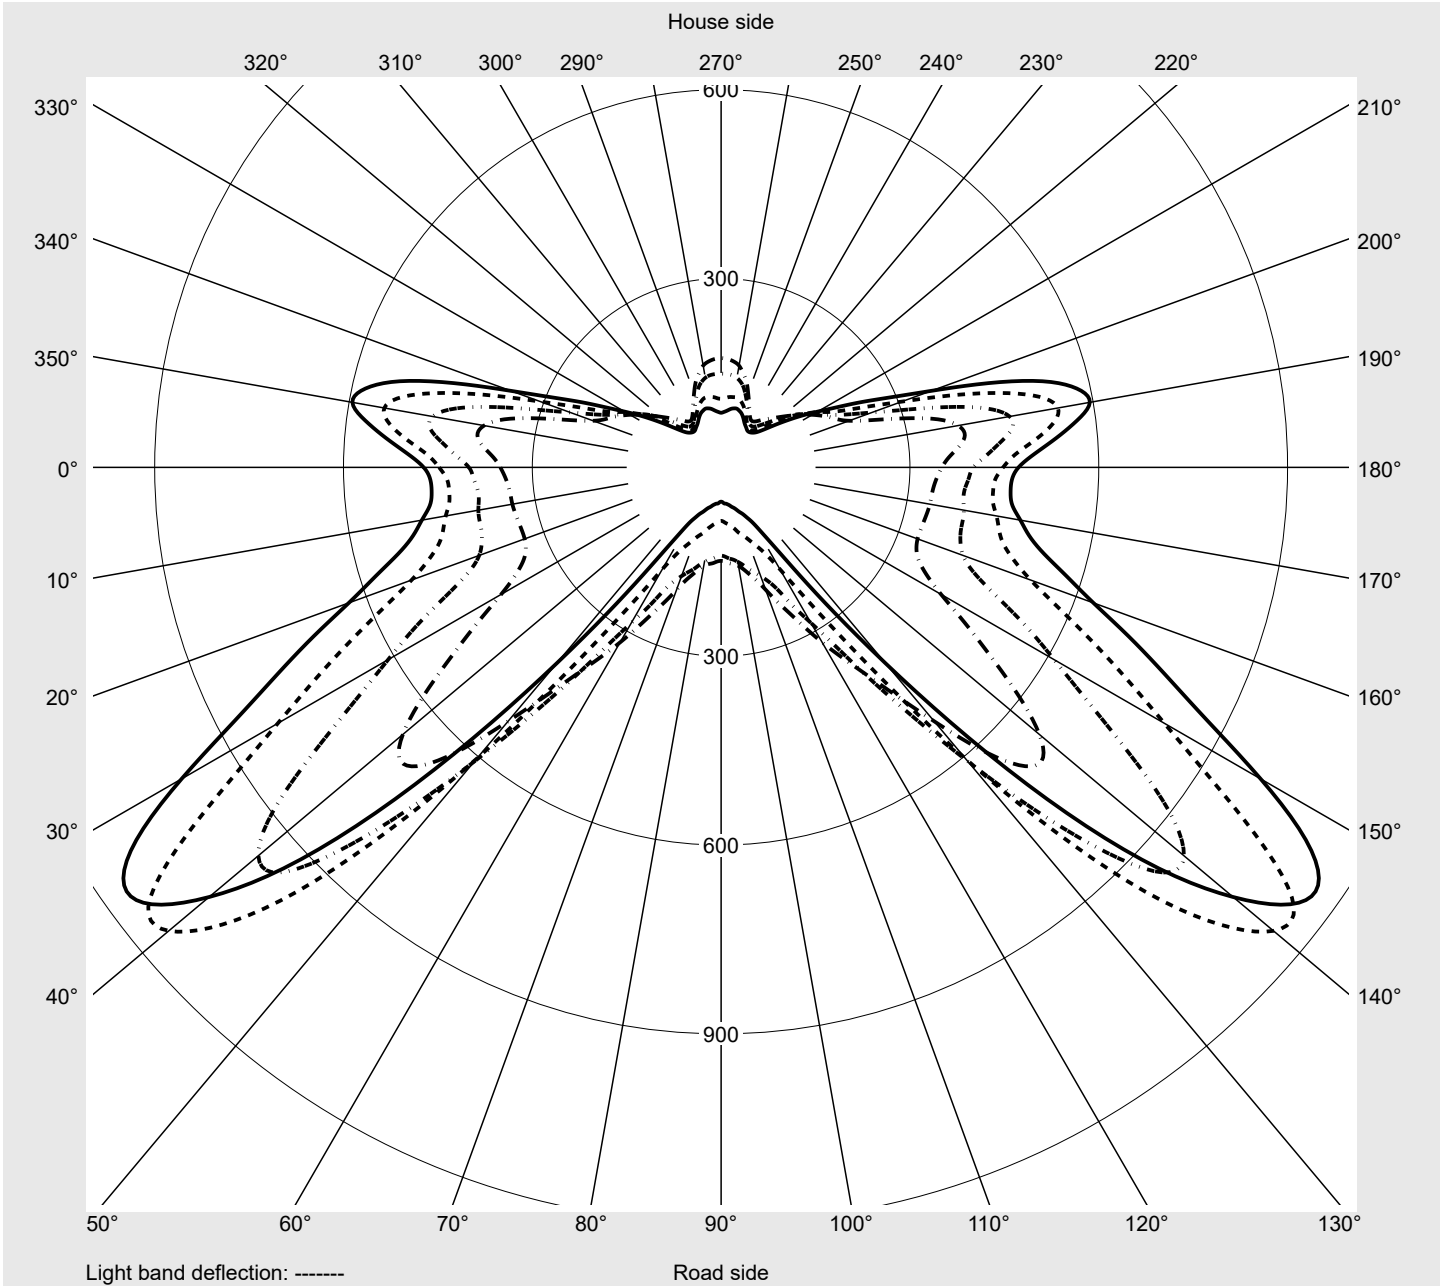

Photometric test report

Family Streetlight 21 micro LED	Order number: 5XE1P31G08CB EAN: 4058352740699	LP number 59337_408
	Version post-top or side-entry mounting Optic asymmetric, wide distribution (ST1.5a) Cover toughened safety glass Lamps LED 3000 K CRI ≥ 70 Controlgear ECG SITECO iQ Rated values Net luminous flux = 2820 lm Power consumption = 19.4 W Luminous efficacy = 145.4 lm/W	serial documentation 16.05.2023

Luminous intensity in cd/klm
C180-0
C215-35
C217,5-37,5
C270-90
Imax: 1158 cd/klm

Luminaire output ratios	
Eta	100.0%
Eta 0° - 90°	100.0%
Eta 90° - 180°	0.0%

Luminous intensity class acc. to EN13201-2	
Class:	---
Imax 70°	798.1
Imax 80°	214.2
Imax 90°	0.0
Imax >90°	0.0
Imax >95°	0.0

Measurement conditions
 DIN EN 13032 and DIN 5032

Photometric test report

Family Streetlight 21 micro LED	Order number: 5XE1P31G08CB EAN: 4058352740699	LP number 59337_408
---	--	-------------------------------

Envelope curve in cd/klm **KMK 65°** **KMK 62,5°** **KMK 60°** **KMK 57,5°** **siteco**

Photometric test report

Family Streetlight 21 micro LED	Order number: 5XE1P31G08CB EAN: 4058352740699	LP number 59337_408
Table of values for luminous intensities		Maximum luminous intensity
		siteco