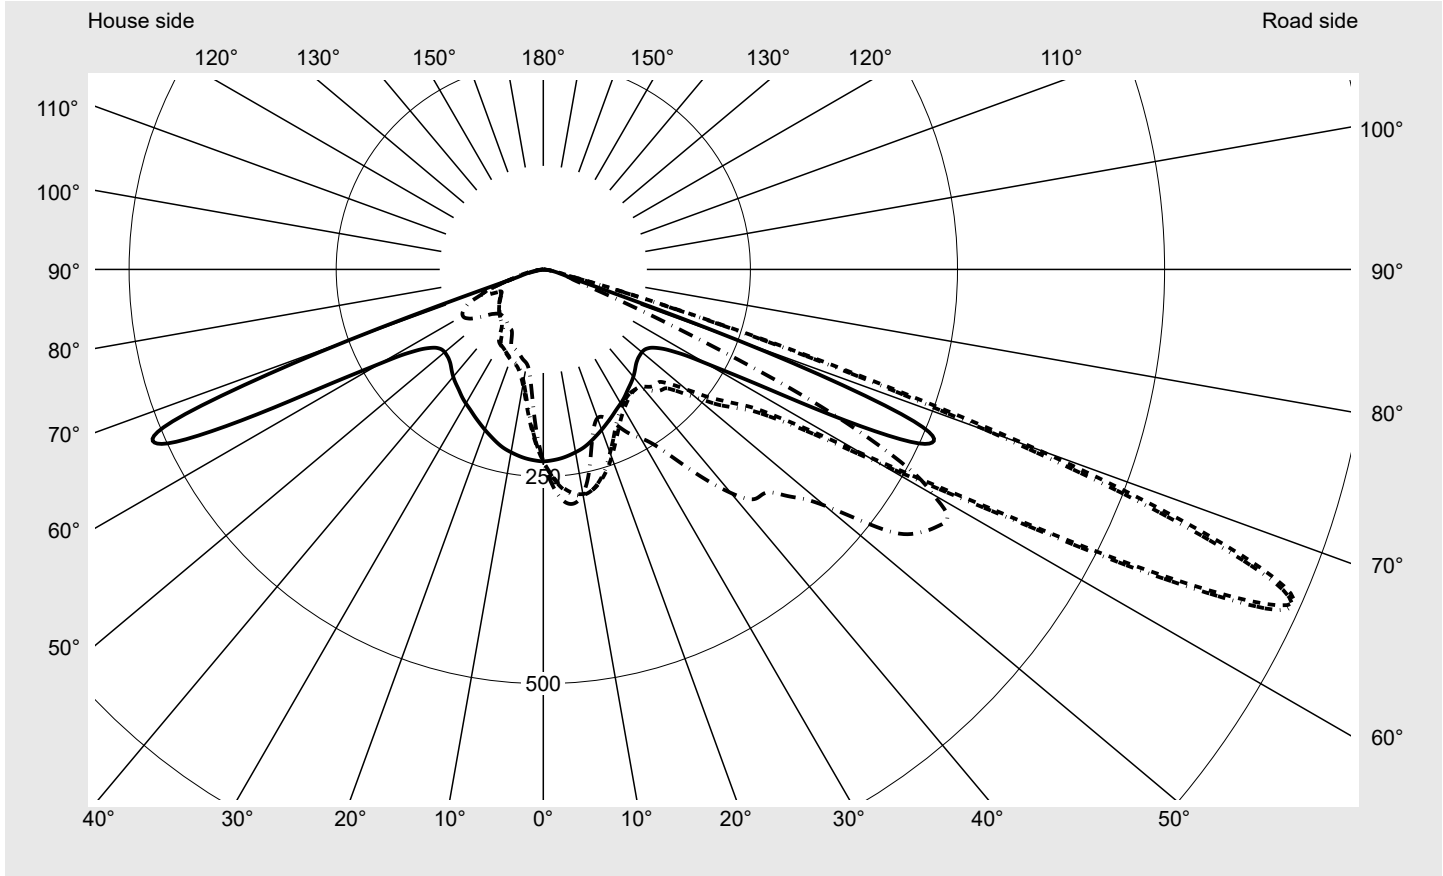

Photometric test report

Family Streetlight 21 micro easy LED	Order number: 5XE5H37N08CB EAN: 4058352897164	LP number 59066_810
	Version post-top or side-entry mounting, NEMA 7 pin (DALI)	serial documentation 16.06.2023
	Optic asymmetric distribution (PL52)	
	Cover toughened safety glass	Rated values Net luminous flux = 2250 lm Power consumption = 15.8 W Luminous efficacy = 142.4 lm/W
	Lamps LED 3000 K CRI ≥ 70	
	Controlgear ECG-DALI Plus	

Luminous intensity in cd/klm C180-0 C215-35 C217,5-37,5 C270-90 **Imax: 990 cd/klm**

Luminaire output ratios

Eta	100.0%
Eta 0° - 90°	100.0%
Eta 90° - 180°	0.0%

Luminous intensity class acc. to EN13201-2

Class:	G3
Imax 70°	685.4
Imax 80°	32.5
Imax 90°	0.0
Imax >90°	0.0
Imax >95°	0.0

Envelope curve in cd/klm **KMK 66°** **KMK 65°** **KMK 64°** **KMK 63°** **siteco**

Photometric test report

Family Streetlight 21 micro easy LED	Order number: 5XE5H37N08CB EAN: 4058352897164	LP number 59066_810
Table of values for luminous intensities		Maximum luminous intensity
		siteco