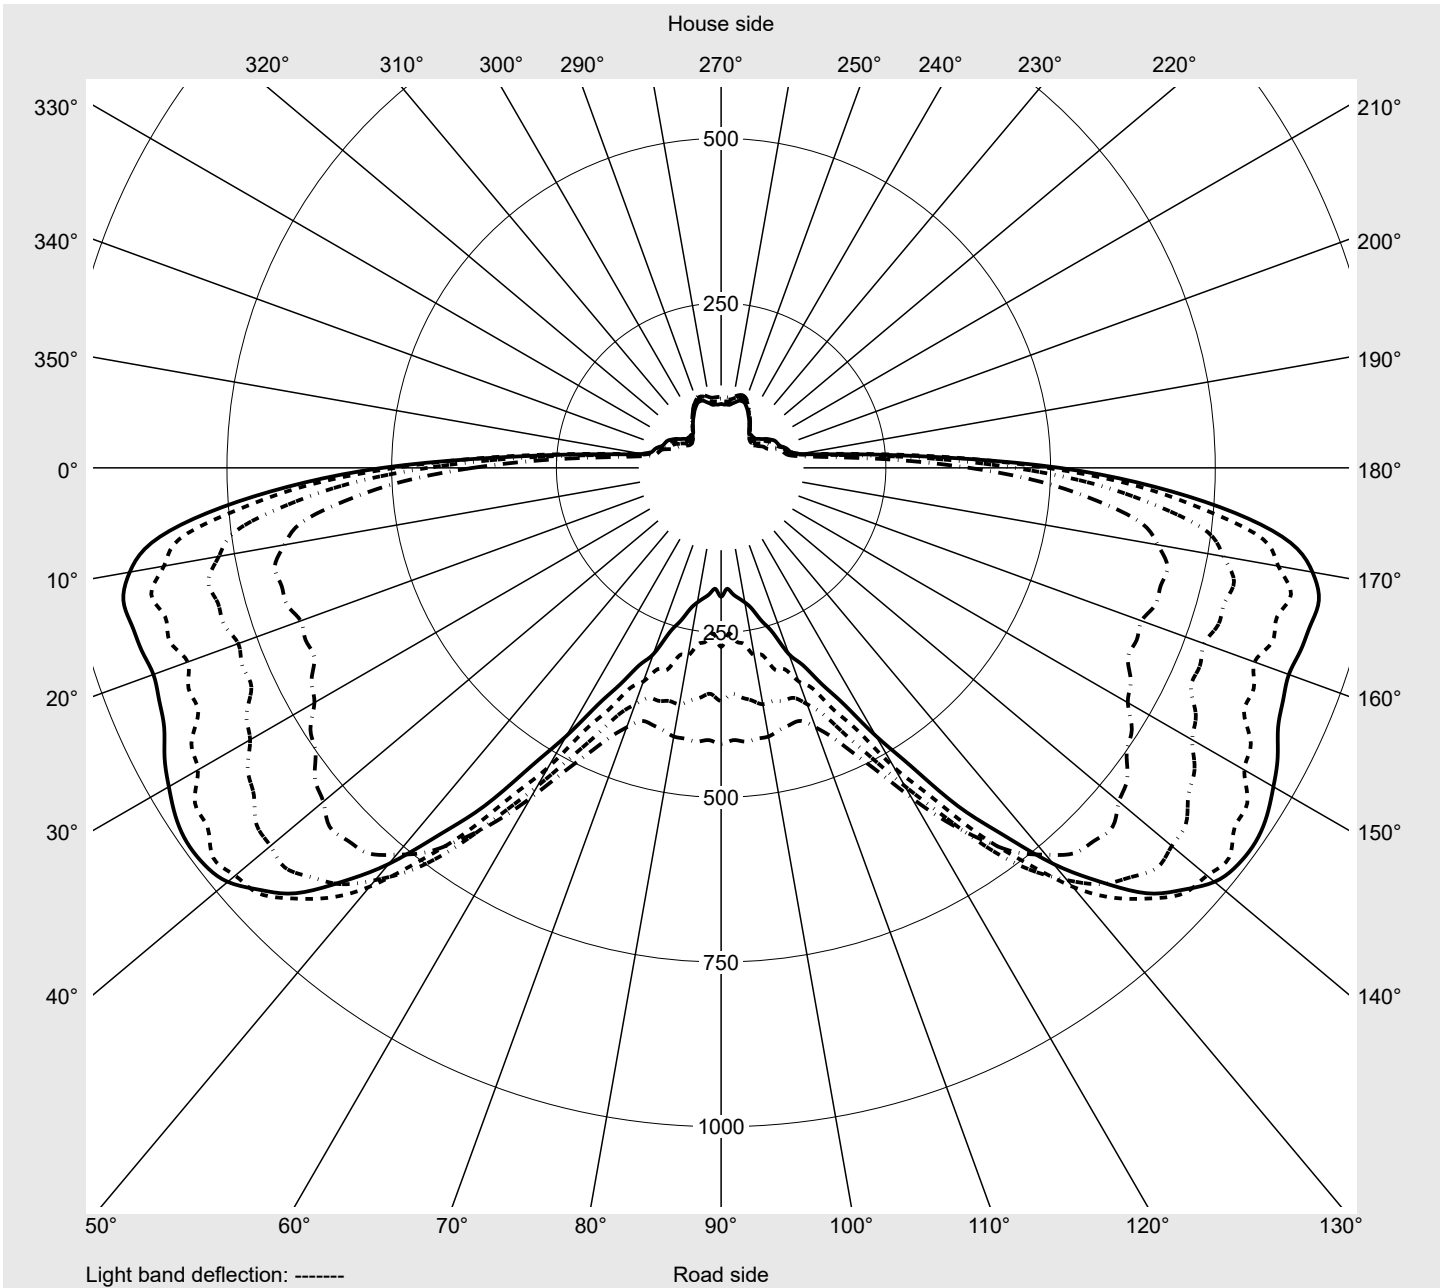

Photometric test report

Family Streetlight 21 micro easy LED	Order number: 5XE5H37N08CB EAN: 4058352897164	LP number 59066_810
	Version post-top or side-entry mounting, NEMA 7 pin (DALI)	serial documentation 16.06.2023
	Optic asymmetric distribution (PL52)	
	Cover toughened safety glass	Rated values Net luminous flux = 2250 lm Power consumption = 15.8 W Luminous efficacy = 142.4 lm/W
	Lamps LED 3000 K CRI ≥ 70	
	Controlgear ECG-DALI Plus	

Luminous intensity in cd/klm C180-0 C215-35 C217,5-37,5 C270-90 **Imax: 990 cd/klm**

Luminaire output ratios

Eta	100.0%
Eta 0° - 90°	100.0%
Eta 90° - 180°	0.0%

Luminous intensity class acc. to EN13201-2

Class:	G3
Imax 70°	685.4
Imax 80°	32.5
Imax 90°	0.0
Imax >90°	0.0
Imax >95°	0.0

Measurement conditions

DIN EN 13032 and DIN 5032

Photometric test report

Family Streetlight 21 micro easy LED	Order number: 5XE5H37N08CB EAN: 4058352897164	LP number 59066_810
--	--	--------------------------------------

Envelope curve in cd/klm **KMK 66°** **KMK 65°** **KMK 64°** **KMK 63°** **siteco**

Photometric test report

Family Streetlight 21 micro easy LED	Order number: 5XE5H37N08CB EAN: 4058352897164	LP number 59066_810
Table of values for luminous intensities		Maximum luminous intensity
		siteco