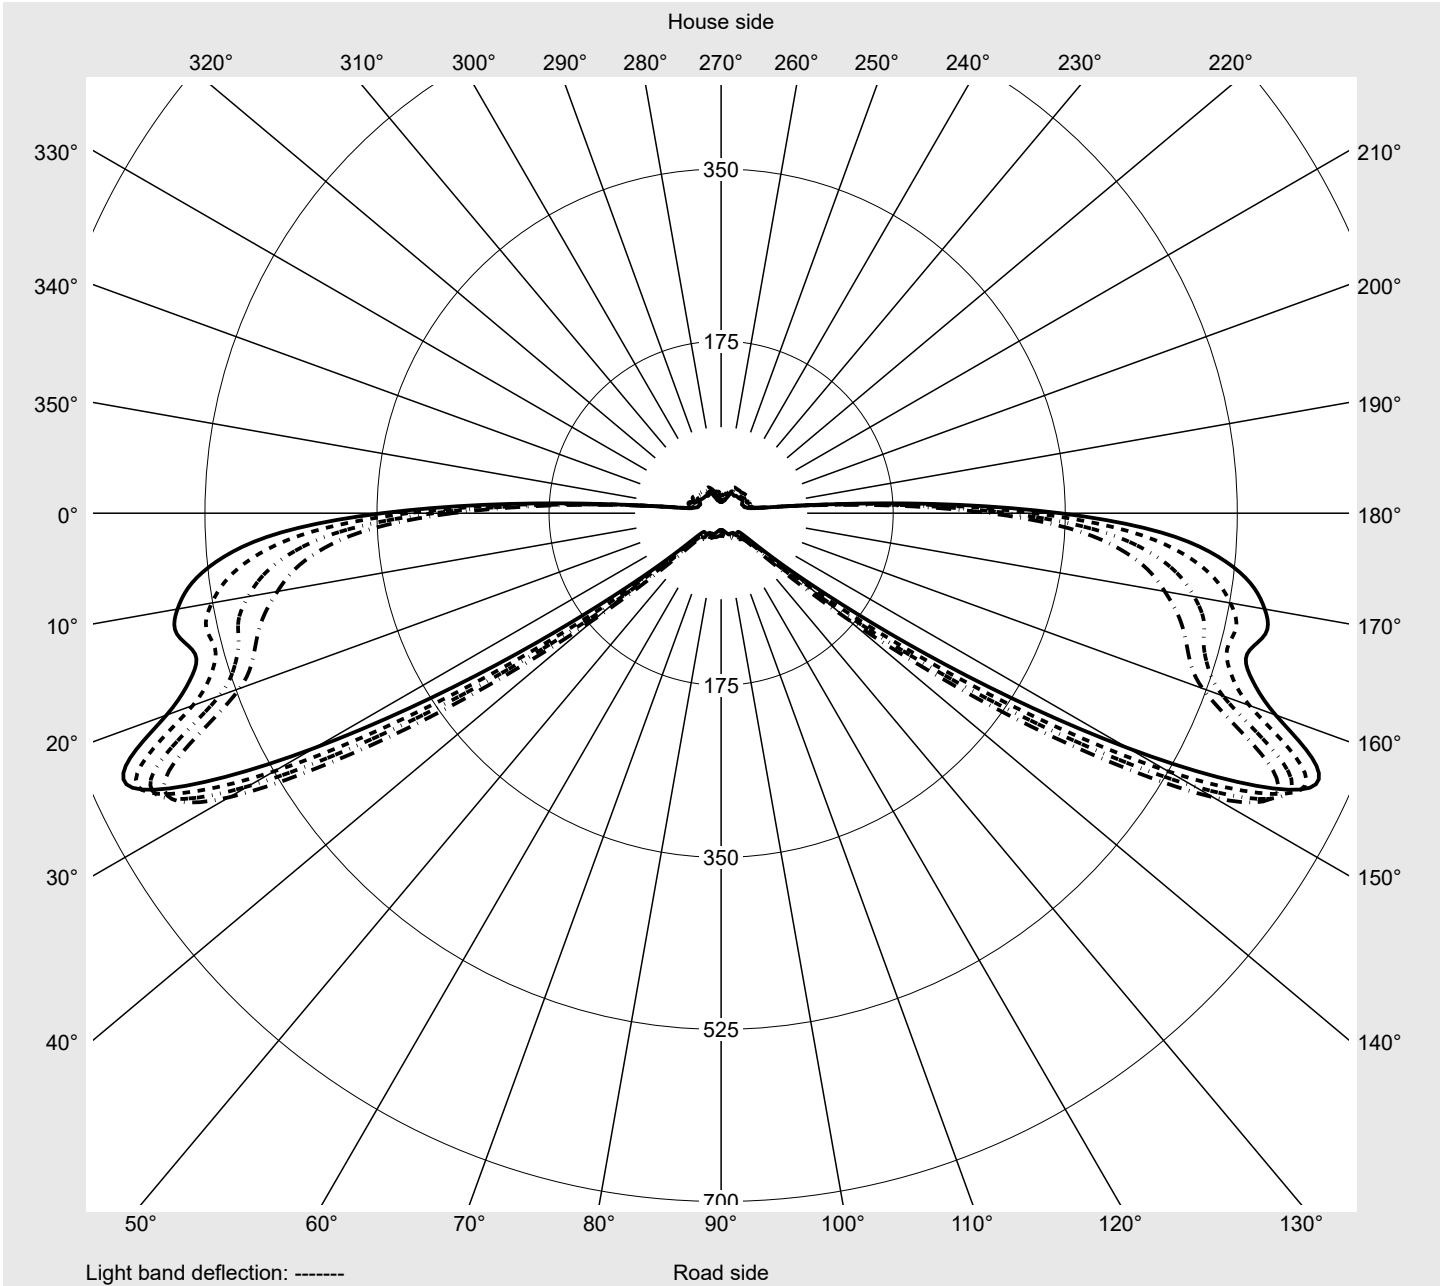

Photometric test report

Family Streetlight 21 midi easy LED	Order number: 5XE7B37N08LB EAN: 4058352897836	LP number 59065_1162
	Version post-top or side-entry mounting, NEMA 7 pin (DALI)	serial documentation 16.06.2023
	Optic asymmetric, wide distribution (ST0.5a)	
	Cover toughened safety glass	
	Lamps LED 3000 K CRI ≥ 70	
	Controlgear ECG-DALI Plus	
Rated values	Net luminous flux = 14340 lm Power consumption = 98.3 W Luminous efficacy = 145.9 lm/W	

Luminous intensity in cd/klm
C180-0
C205-25
C207.5-27.5
C270-90
Imax: 661 cd/klm

Luminaire output ratios

Eta	100.0%
Eta 0° - 90°	100.0%
Eta 90° - 180°	0.0%

Luminous intensity class acc. to EN13201-2

Class:	G3
Imax 70°	629.6
Imax 80°	99.6
Imax 90°	0.0
Imax >90°	0.0
Imax >95°	0.0

Measurement conditions

DIN EN 13032 and DIN 5032

Photometric test report

Family Streetlight 21 midi easy LED	Order number: 5XE7B37N08LB EAN: 4058352897836	LP number 59065_1162
---	--	--------------------------------

Envelope curve in cd/klm **KMK 73°** **KMK 72°** **KMK 71°** **KMK 70°** **siteco**

Photometric test report

Family Streetlight 21 midi easy LED	Order number: 5XE7B37N08LB EAN: 4058352897836	LP number 59065_1162
Table of values for luminous intensities		Maximum luminous intensity
		siteco